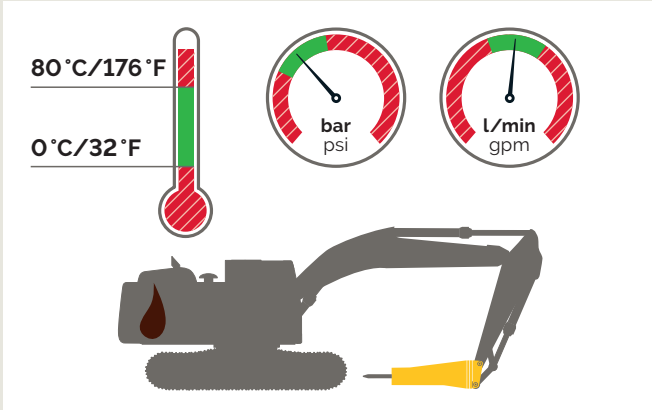

United. Inspired.

Hydraulic Attachments

Breakers
0.7-140t/1,500-309,000 lbs

Steel cutters
4-110t/9,000-243,000 lbs

Grapples
0.7-100t/1,500-220,000 lbs

Combi cutters
15-85t/33,000-187,000 lbs

Concrete busters
2-35t/4,500-77,000 lbs

Drum cutters
0.6-125t/1,300-275,000 lbs

Demolition pulverizers
18-35t/39,500-77,000 lbs

Bucket crushers
18-54t/39,500-119,000 lbs

Magnets
12-45t/26,500-99,000 lbs

Bulk pulverizers
18-40t/39,500-88,000 lbs