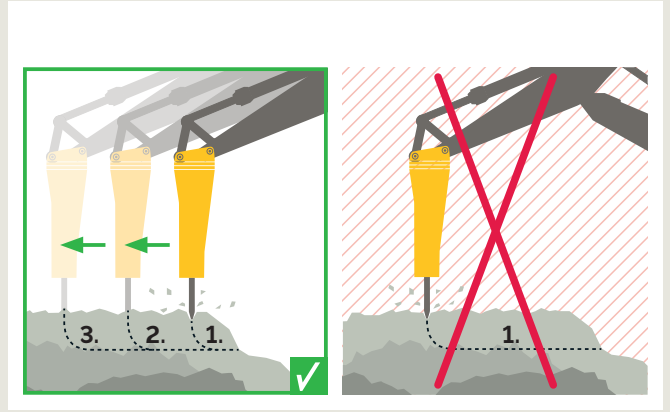

United. Inspired.

Hydraulic Attachments

Breakers
0.7-140t/1,500-309,000 lbs

Steel cutters
4-110t/9,000-243,000 lbs

Grapples
0.7-100t/1,500-220,000 lbs

Combi cutters
15-85t/33,000-187,000 lbs

Concrete busters
2-35t/4,500-77,000 lbs