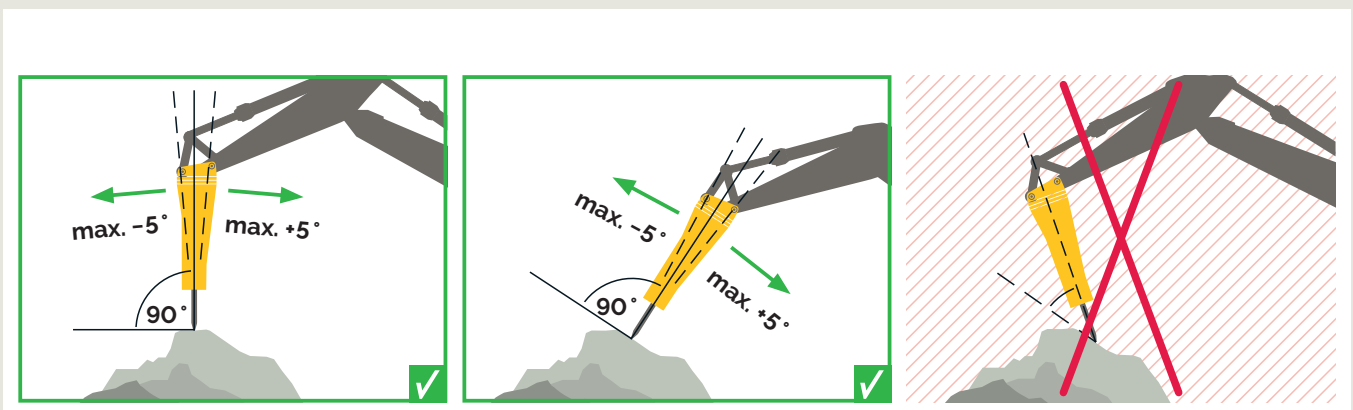

United. Inspired.

Hydraulic Attachments

Breakers
0.7-140t/1,500-309,000 lbs

Steel cutters
4-110t/9,000-243,000 lbs

Grapples
0.7-100t/1,500-220,000 lbs

Combi cutters
15-85t/33,000-187,000 lbs

Concrete busters
2-35t/4,500-77,000 lbs