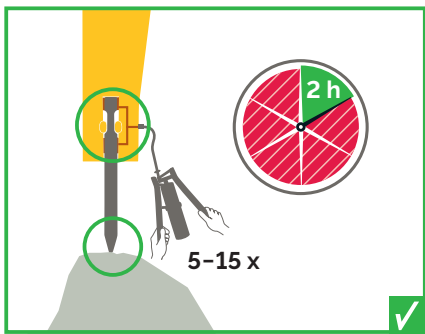

United. Inspired.

Hydraulic Attachments

Breakers
0.7-140t/1,500-309,000 lbs

Steel cutters
4-110t/9,000-243,000 lbs

Grapples
0.7-100t/1,500-220,000 lbs

Combi cutters
15-85t/33,000-187,000 lbs

Concrete busters
2-35t/4,500-77,000 lbs