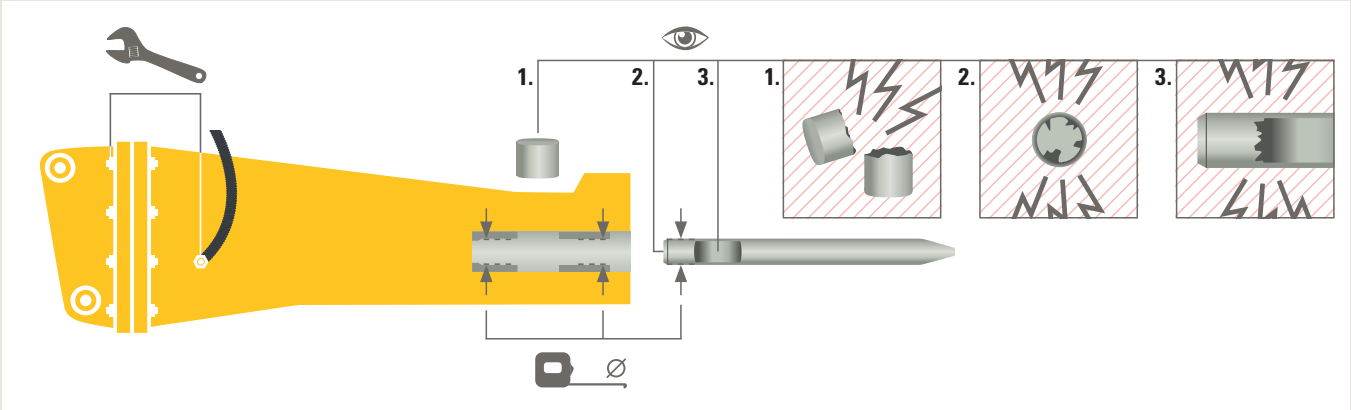

United. Inspired.

Hydraulic Attachments

Breakers
0.7-140t/1,500-309,000 lbs

Steel cutters
4-110t/9,000-243,000 lbs

Grapples
0.7-100t/1,500-220,000 lbs

Combi cutters
15-85t/33,000-187,000 lbs

Concrete busters
2-35t/4,500-77,000 lbs