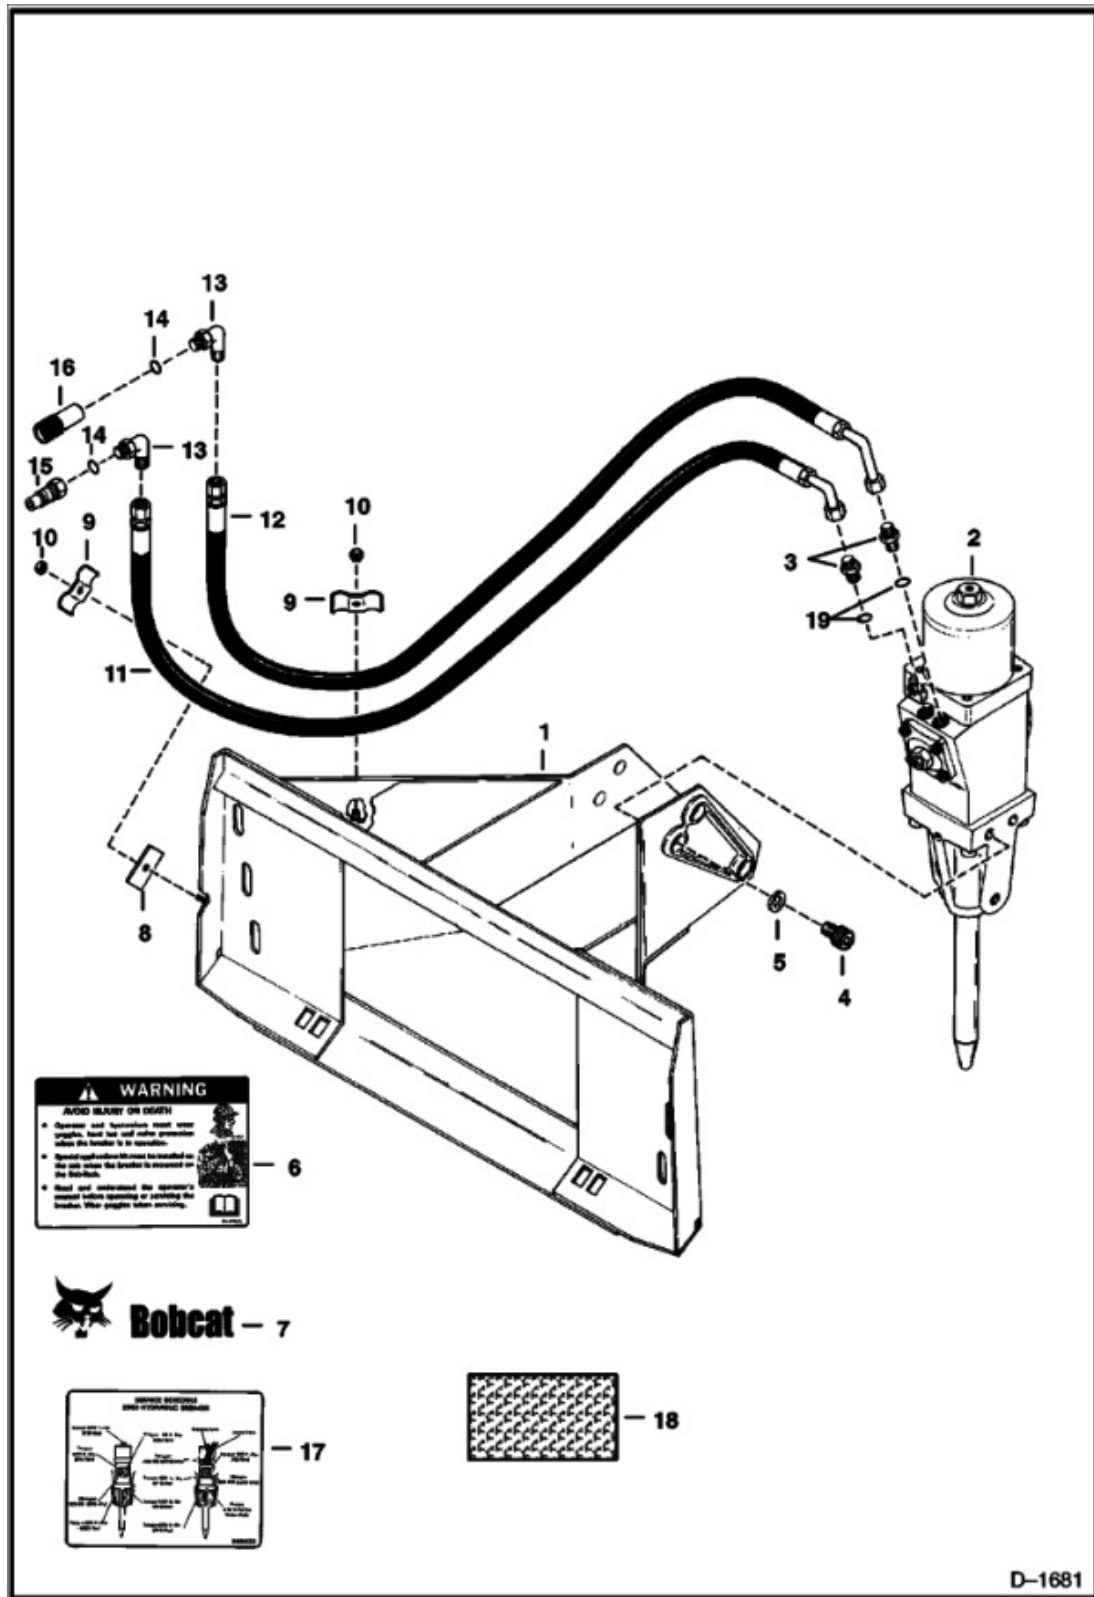

Title: Breaker (Hydraulic Breaker Bob-Tach Mtg) (One Position) (2500)

Model Number: Breaker

Serial Number: Loader

Title: Breaker (Hydraulic Breaker Bob-Tach Mtg) (One Position) (2500)

Model Number: Breaker

Serial Number: Loader

Ref.	Part Number	Description	S/N	Qty
1		FRAME, FRAME, NLA - Order 6709406 two position bracket & mount from parts		1
2	6630514	BREAKER, See Illustration		1
3	15KB1012	FTG HYD S CONNECTOR, Was 755055B, A		2
4	6654810	BOLT, NLA - Was 73G001632B, A		6
5	6654811	WASHER, Was 6630515, A		6
6	6572074	DECAL, WARNING, warning - Was 6568543, A		2
7		DECAL LOGO BOBCAT, DECAL LOGO BOBCAT, NLA - Order 7109473 - Was 6727323, A		1
7		DECAL LOGO BOBCAT, DECAL LOGO BOBCAT, NLA - Order 7109473, A		1
8	6568169	CLAMP		1
9	6563353	CLAMP		2
10	85D6	NUT PRETRQ HEX LOCK		2
11	6568158	HOSE		1
12	6568159	HOSE		1
13	17K7	ELBOW, W/Ref. 14 - used with poppet couplers		2
13	17KB1012	FITTING, HYD ELBOW, W/Ref. 14 - used with flush face couplers - Was 1302104B, B		2
14	79K10	O-RING 10, Use with poppet couplers		2
14	79K12	O-RING 10, Use with flush face couplers		2
15	6598757	COUPLER, POPPET MALE, straight		1
15	7246777	COUPLER, FF MALE, - Was 6674688, A		1
15	7246777EF	COUPLER FF CONN UNDER PRESS 1/2-3/4 SAE		1
15		SEAL, SEAL, - blue - front - 7251807 or 6679841		1
16	6598758	COUPLER FF FEMALE, straight		1

Title: Breaker (Hydraulic Breaker Bob-Tach Mtg) (One Position) (2500)

Model Number: Breaker

Serial Number: Loader

Ref.	Part Number	Description	S/ N	Qty
16	7246790	COUPLER FF FEM 1/2, - straight - Was 6672960, A		1
16	7246797	COUPLER, FF FEMALE, - heavy duty - Was 6680017, A		1
16	48K16	O-RING 10, Use with poppet coupler		1
16	7246790EF	COUPLER FF FEMALE 1/2 BDY 3/4 SAE THREAD		1
17	6568536	DECAL, service		1
18	6568402	TREAD, SAFETY, L.H.		1
18	6568404	TREAD, SAFETY, R.H.		1
19	79K12	O-RING 10		1