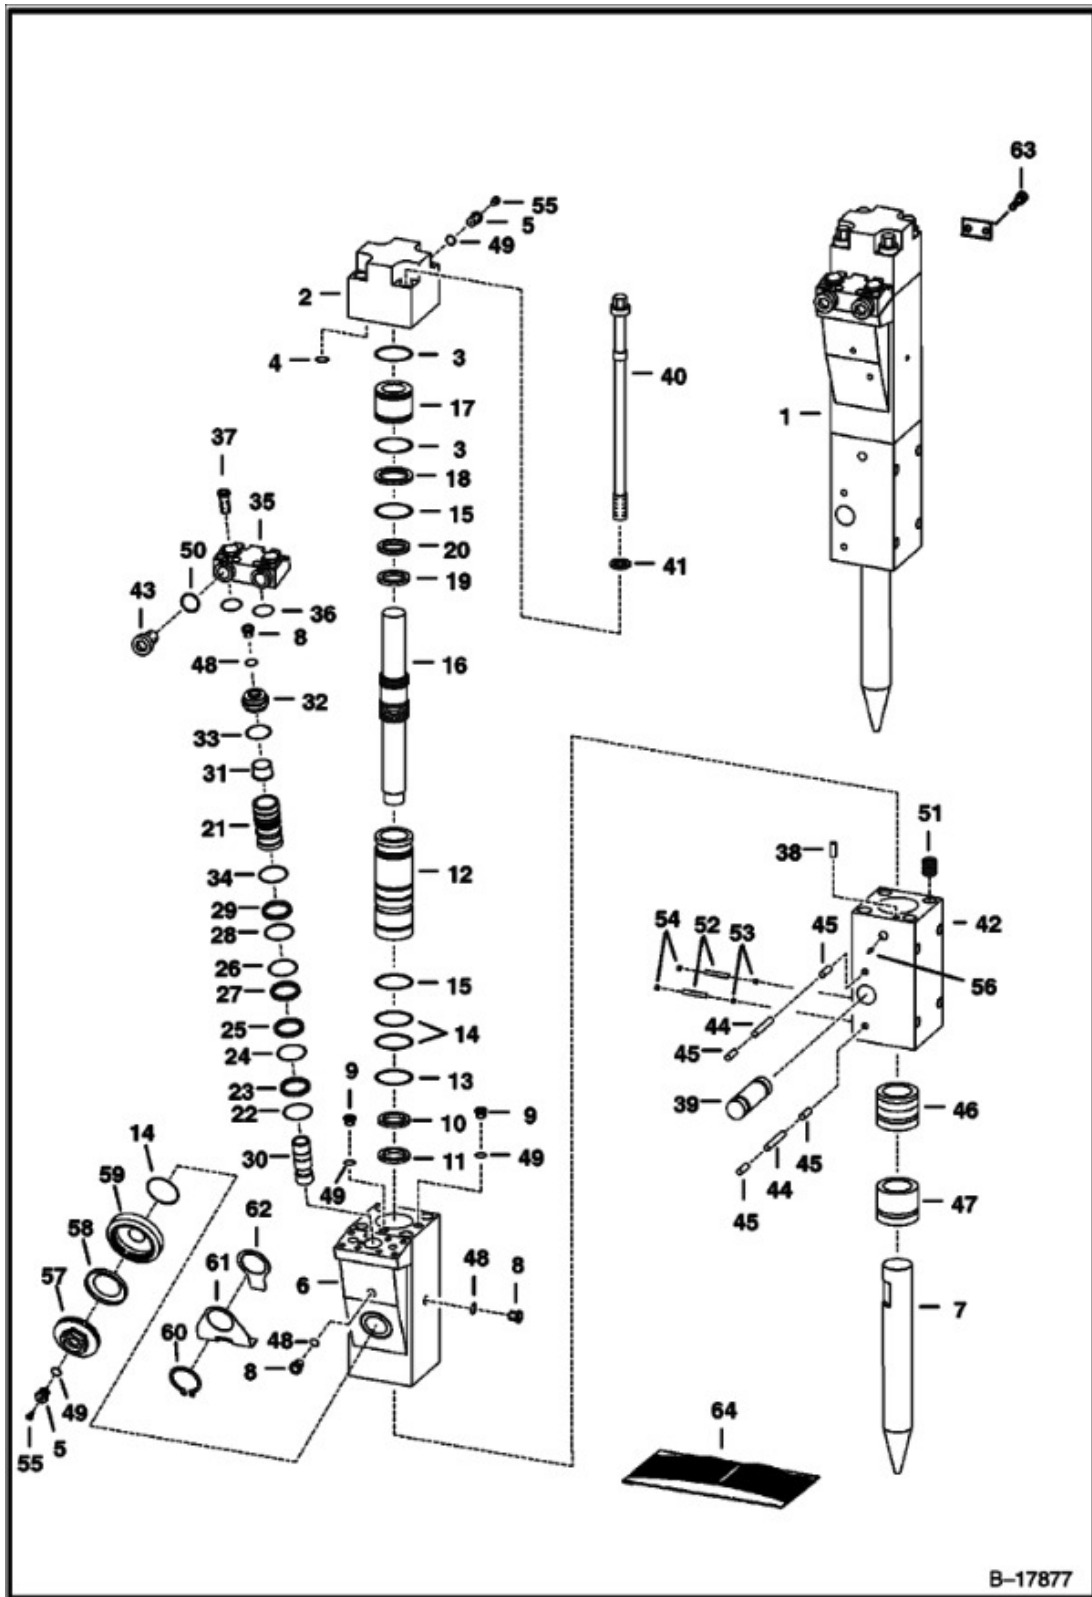

Title: Breaker (Hydraulic Breaker) (2560) (2570)

Model Number: Breaker

Serial Number: Loader

B-17877

Title: Breaker (Hydraulic Breaker) (2560) (2570)

Model Number: Breaker

Serial Number: Loader

Ref.	Part Number	Description	S/N	Qty
1		BREAKER, BREAKER, SALES - 2560 - W/Ref. 2 - 56 - Sales #6706179		1
1		BREAKER, BREAKER, SALES - 2570 - W/Ref. 2 - 63 - Sales #6715733		1
2	6663911	ACCUMULATOR		1
3	6663912	O-RING		2
4	6663913	O-RING		1
5	6679827	VALVE, CHARGE, charge - Was 6672859, A		2
6		HOUSING, HOUSING, NLA - 2560 - Order Ref. 5, 6, 14, 49, 55 & 57-62 - Was 6663915, A		1
6	6672856	HOUSING, BODY, 2570 - W/Ref. 8-11, 14 & 57-62		1
7		TOOL, TOOL, See Illustration		1
8	6641167	PLUG, W/Ref. 48 - Was 6663916, D		5
9	47K6	PLUG, W/Ref. 49		2
10	6663917	SEAL		1
11	6663918	WIPER		1
12	6663919	SLEEVE, BREAKER HYD, piston		1
13		O-RING, O-RING, NLA - Was 6663920, A		1
14	6663921	O-RING		3
15	6669296	O-RING, Was 6663922, A		2
16	6663923	PISTON, BREAKER HYD, 18" long - upper diameter is 2", lower diameter is 2.12"		1
17	6663924	CARRIER		1
18	6663925	RING, BACK-UP, back-up		1
19	6663926	SEAL		1
20	6663927	SEAL, QUAD RING		1

Title: Breaker (Hydraulic Breaker) (2560) (2570)

Model Number: Breaker

Serial Number: Loader

Ref.	Part Number	Description	S/N	Qty
21	6663928	SLEEVE, valve		1
22	6663929	O-RING		1
23	6663930	RING, BACK-UP		1
24	6663931	O-RING		1
25	6663932	RING, BACK-UP		1
26	6663933	O-RING		1
27	6663934	RING, BACK-UP		1
28	6663935	O-RING		1
29	6663936	RING, BACK-UP		1
30	6663937	SPOOL, valve		1
31	6663938	SLEEVE, spool		1
32	6663939	CAP, valve		1
33	6663940	O-RING		1
34	6663941	O-RING		1
35	6663942	MANIFOLD		1
36	6663943	O-RING, white - Was 6663843, D		2
37	6663944	SCREW		8
38	6663945	PIN, DOWEL		1
39	6663946	RETNR TL, retainer		1
40	6663947	ROD		4
41	6663948	WASHER		4
42	6663949	HOUSING, lower		1
43	6663950	PLUG, W/Ref. 50		2
44	6664988	PIN, retainer - .50" x 3.45"		2
45	6664989	PIN, roll		4