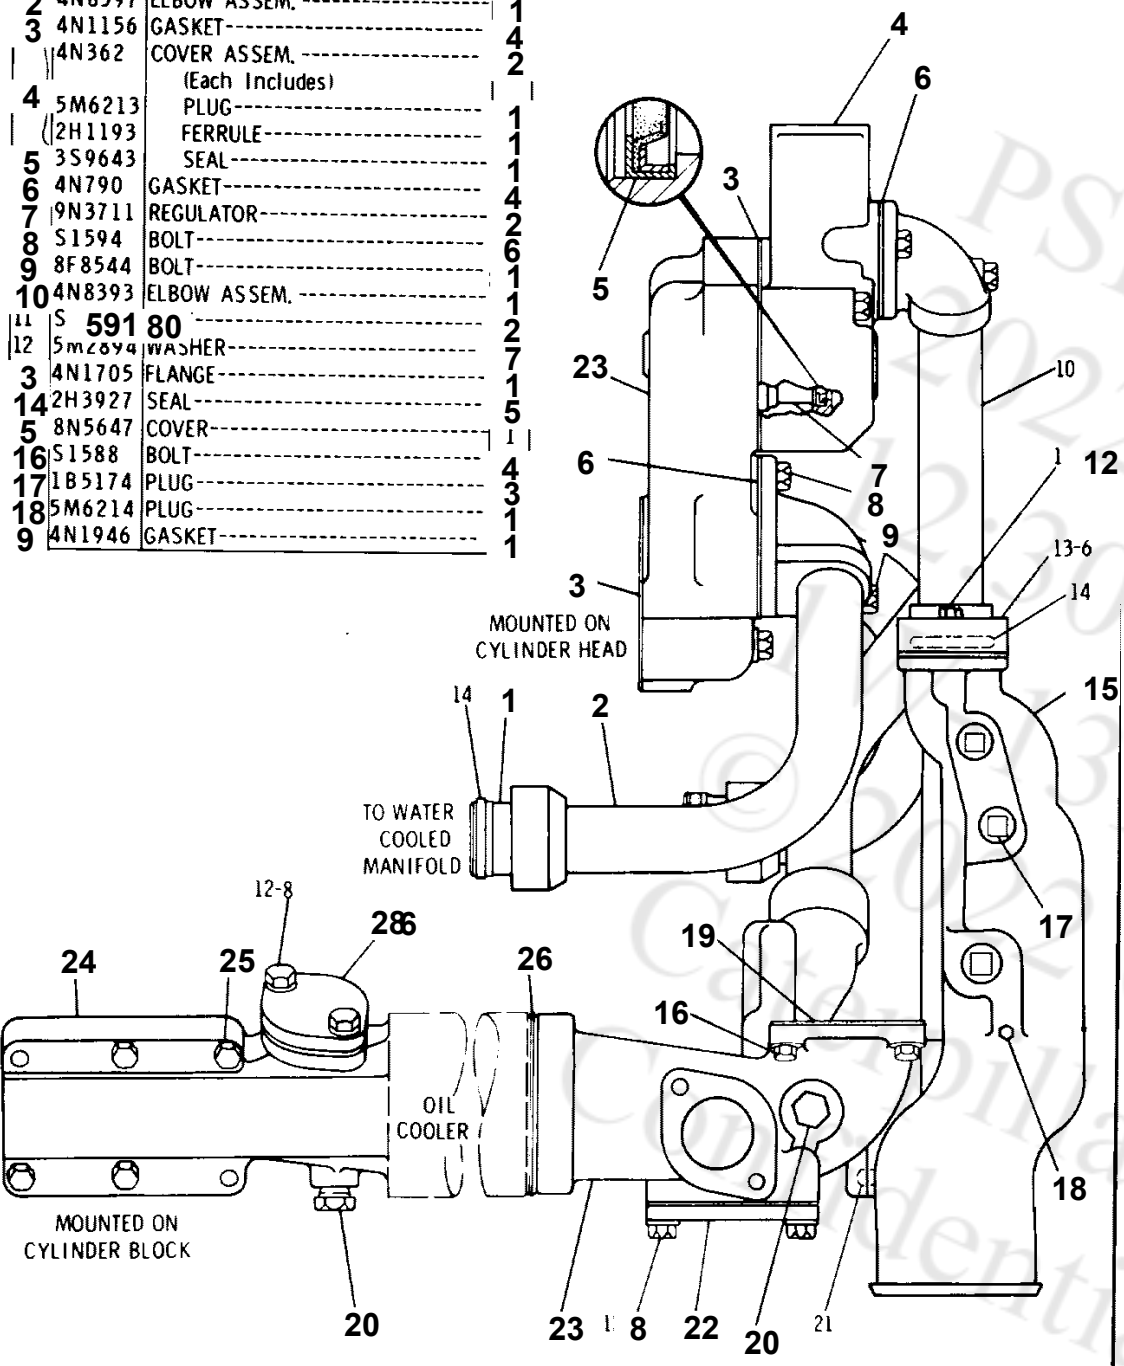

REF. NO.	PART NUMBER	DESCRIPTION	QTY
1	4N822	COUPLING-----	2
2	4N8397	ELBOW ASSEM.-----	1
3	4N1156	GASKET-----	4
3	4N362	COVER ASSEM.-----	2
		(Each Includes)	
4	5M6213	PLUG-----	1
	(2H1193	FERRULE-----	1
5	3S9643	SEAL-----	1
6	4N790	GASKET-----	4
7	9N3711	REGULATOR-----	2
8	S1594	BOLT-----	2
9	8F8544	BOLT-----	6
10	4N8393	ELBOW ASSEM.-----	1
11	S 591 80	-----	2
12	5M2894	WASHER-----	7
3	4N1705	FLANGE-----	1
14	2H3927	SEAL-----	5
5	8N5647	COVER-----	1
16	S1588	BOLT-----	4
17	1B5174	PLUG-----	3
18	5M6214	PLUG-----	1
9	4N1946	GASKET-----	1

20	3J5389	PLUG-----	2
21	5 5959	SEAL-----	1
22	4N3152	COVER-----	1
22	4N2199	GASKET-----	1
23	4N8401	CONNECTOR-----	1
	7N7643	BONNET-----	1
24	4N864	GASKET-----	1
25	T65	BOLT-----	4
26	6N8	ADAPTER-----	1
	8N6006	BONNET-----	1
27	5F149	SEAL-----	1

28	4N794	COVER-----	1
----	-------	------------	---

179211

Image #	Callout #	Part Number	Part Name	Quantity
Group Part				
		1W-1392	Lines GP-Water	
Part List Items				
1	1	4N-0822	Coupling	2
1	2	4N-8397	Elbow Assem.	1
1	3	4N-1156	Gasket	4
1	4	4N-0362	Cover Assem.	2
(Each Includes)				
		5M-6213	Plug	1
		2H-1193	Ferrule	1
1	5	3S-9643	Seal	1
1	6	4N-0790	Gasket	4
1	7	9N-3711	Regulator	2
1	8	0S-1594	Bolt	6
1	9	8F-8544	Bolt	1
1	10	4N-8393	Elbow Assem.	1
1	11	0S-1591	Bolt	2
1	12	5M-2894	Washer	7
1	13	4N-1705	Flange	1
1	14	2H-3927	Seal	5
1	15	8N-5647	Cover	1
1	16	0S-1588	Bolt	4
1	17	1B-5174	Plug	3
1	18	5M-6214	Plug	1
1	19	4N-1946	Gasket	1
1	20	3J-5389	Plug	2
1	21	5K-5959	Seal	1
1	22	4N-3152	Cover	1
		4N-2199	Gasket	1
1	23	4N-8401	Connector	1
1	24	7N-7643	Bonnet	1
		4N-0864	Gasket	1
1	25	0T-0065	Bolt	4
1	26	6N-0008	Adapter	1
1	27	8N-6006	Bonnet	1
		5F-0149	Seal	1
1	28	4N-0794	Cover	1