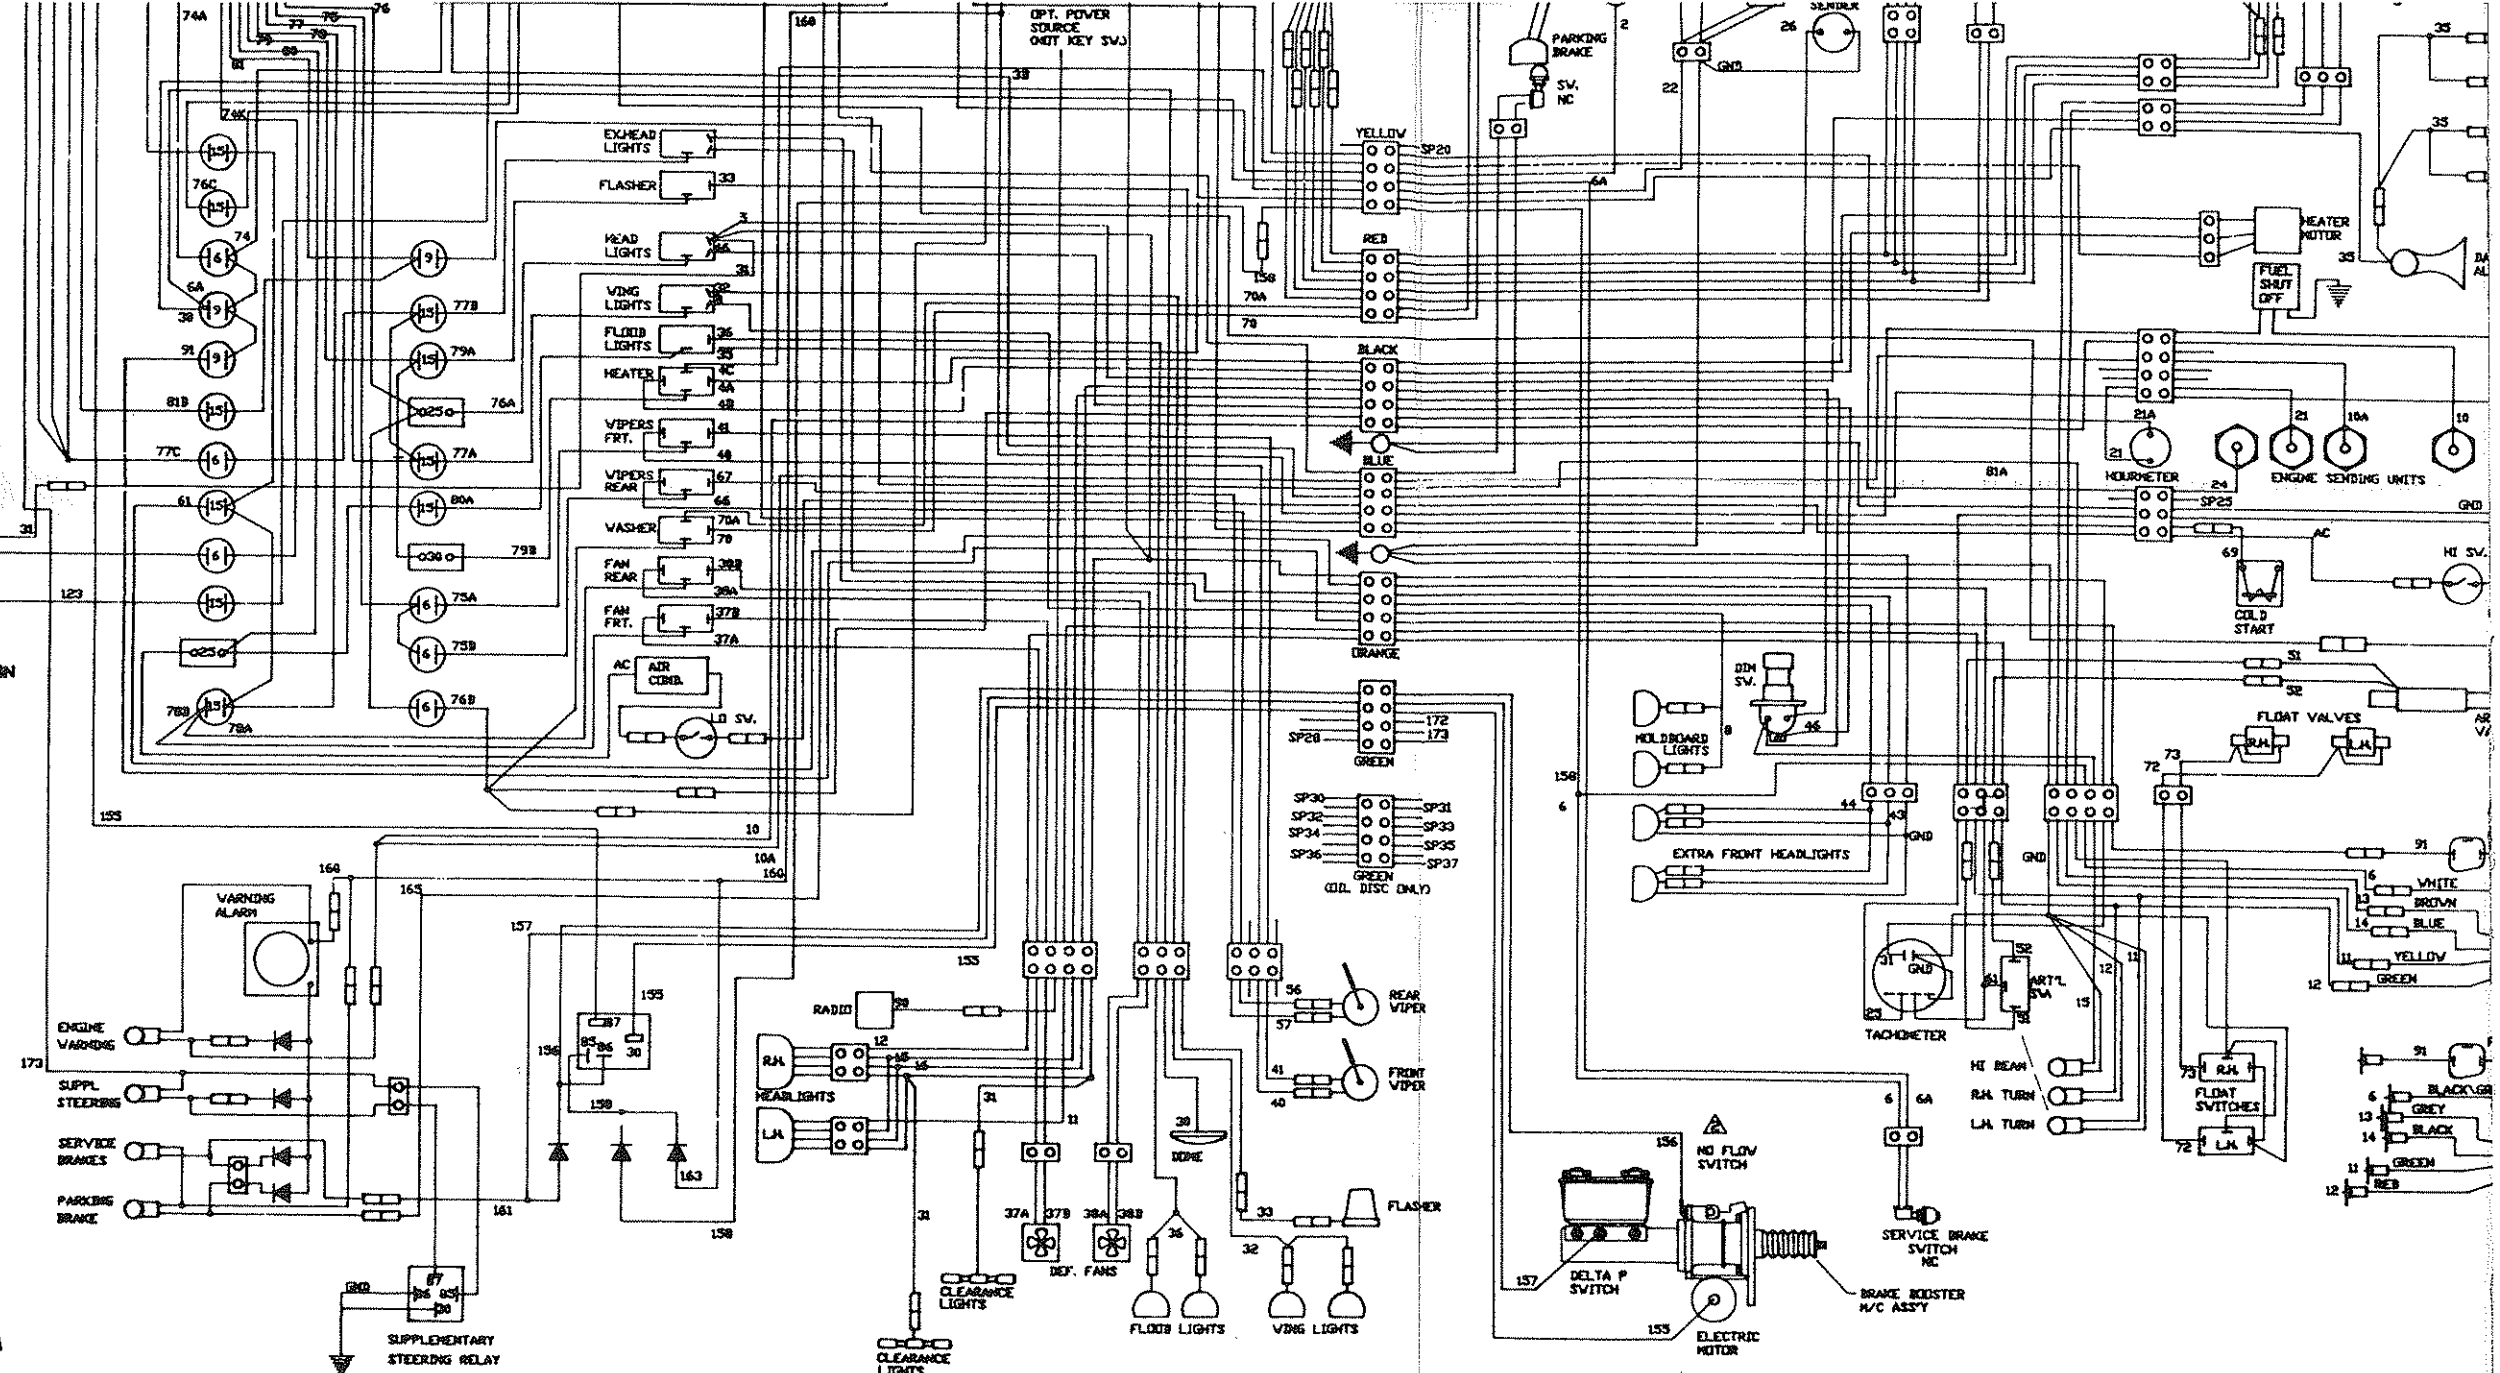

CIRCUIT BREAKER LOCATION

CIRCUIT	COLOUR	GAUGE	FUNCTION	CIRCUIT	COLOUR	GAUGE	FUNCTION	CIRCUIT	COLOUR	GAUGE	FUNCTION	CIRCUIT	COLOUR	GAUGE	FUNCTION
1	RED	6	POWER	35	GREEN/BLACK	16	BACK UP FUNCTIONS	121	PINK	16	NEUTRAL START	SP27	WHITE	14	SPARE CIRCUIT
2	BLACK/YELLOW	14	HORN	36	TAN/BLACK	14	REAR FLOOD-CAB MOUNTED	122	RED/DORANGE	16	MICRO SUPPLY	SP28	WHITE	14	SPARE CIRCUIT
3B	PINK	10	POWER TO START SOL.	37A	ORANGE/WHITE	14	FRONT DEFROSTER FAN-HIGH	123	RED/BLUE	14	MICRO SUPPLY	SP29	WHITE	14	SPARE CIRCUIT
4A	BROWN	12	HEATER	37B	ORANGE/WHITE	14	FRONT DEFROSTER FAN-LOW	123	RED/BLUE	14	MICRO SUPPLY	SP30	WHITE	14	SPARE CIRCUIT
4B	BROWN/WHITE	12	HEATER	38A	YELLOW/RED	14	REAR DEFROSTER FAN-HIGH	77	WHITE	16	TRANSMISSION SOLENOIDS	SP31	WHITE	14	SPARE CIRCUIT
4C	BLUE/WHITE	12	HEATER	38B	YELLOW/RED	14	REAR DEFROSTER FAN-LOW	77	WHITE	16	TRANSMISSION SOLENOIDS	SP32	WHITE	14	SPARE CIRCUIT
5	YELLOW/GREEN	14	TAIL LIGHTS	38B	YELLOW/RED	14	REAR DEFROSTER FAN-LOW	77	WHITE	16	TRANSMISSION SOLENOIDS	SP33	WHITE	14	SPARE CIRCUIT
6	BROWN/RED	14	BRAKE SV. TO TURN SIGNAL SV.	40	L. BLUE	14	FRONT VIPER-HIGH	77A	PINK/WHITE	14	CIRCUIT BREAKER TO WORK LIGHTS SWITCH	SP34	WHITE	14	SPARE CIRCUIT
6A	PURPLE/BLACK	14	POWER TO BRAKE SV.	40	L. BLUE	14	FRONT VIPER-HIGH	77A	PINK/WHITE	14	CIRCUIT BREAKER TO WORK LIGHTS SWITCH	SP35	WHITE	14	SPARE CIRCUIT
8	GREY	14	HOLD BOARD LIGHTS	41	BLUE/TAN	14	FRONT VIPER-LOW	77B	PINK/BLACK	14	CIRCUIT BREAKER TO HEATER SWITCH	SP36	WHITE	14	SPARE CIRCUIT
10	WHITE/ORANGE	14	LO OIL PRESSURE	43	TAN	14	FRONT VIPER-LOW	77C	PINK/GREEN	14	CIRCUIT BREAKER TO HORN BUTTON	SP37	WHITE	14	SPARE CIRCUIT
10A	WHITE/ORANGE	14	HI WATER TEMPERATURE	44	LIGHT GREEN	14	EX. HEADLIGHTS - HIGH	78	BLUE	14	CIRCUIT BREAKER FEED	SP20	WHITE	14	SPARE CIRCUIT
11	L. BLUE/RED	14	LEFT FRONT TURN SIGNAL	44	LIGHT GREEN	14	EX. HEADLIGHTS - HIGH	78	BLUE	14	CIRCUIT BREAKER FEED	SP22	WHITE	14	SPARE CIRCUIT
12	BLUE	14	RIGHT FRONT TURN SIGNAL	46	BLUE/WHITE	12	DIMMER SWITCH FEED	78A	BLUE/WHITE	14	CIRCUIT BREAKER TO DEF. FAN SWITCH	SP23	WHITE	14	SPARE CIRCUIT
13	YELLOW/BLUE	14	LEFT REAR TURN SIGNAL	51	BLACK/WHITE	14	ARTICULATION LEFT	78B	BLUE/WHITE	14	CIRCUIT BREAKER TO DEF. FAN SWITCH	SP24	WHITE	14	SPARE CIRCUIT
14	GREEN	14	RIGHT REAR TURN SIGNAL	52	BLACK/WHITE	14	ARTICULATION RIGHT	78B	BLUE/WHITE	14	CIRCUIT BREAKER TO DEF. FAN SWITCH	SP25	WHITE	14	SPARE CIRCUIT
15	L. GREEN	14	HI BEAM	54	BLACK/ORANGE	14	ARTICULATION GAUGE	79	GREEN	14	CIRCUIT BREAKER TO FLASHER SWITCH	SP26	WHITE	14	SPARE CIRCUIT
16	TAN	14	LOW BEAM	61	ORANGE/BLUE	16	PEDESTAL FEED WIRE	79A	GREEN/WHITE	14	CIRCUIT BREAKER TO FLASHER SWITCH	SP27	WHITE	14	SPARE CIRCUIT
19	WHITE/PURPLE	14	FUEL SHUT OFF	66	L. BLUE/BLACK	14	REAR VIPER-HIGH	79B	GREEN/WHITE	14	CIRCUIT BREAKER TO FLASHER SWITCH	SP28	WHITE	14	SPARE CIRCUIT
21	BROWN/YELLOW	14	HOURMETER	67	WHITE/BLACK	14	REAR VIPER-LOW	79B	GREEN/WHITE	14	CIRCUIT BREAKER TO FLASHER SWITCH	SP29	WHITE	14	SPARE CIRCUIT
21A	WHITE/GREEN	14	HOURMETER	69	GREY/BLACK	14	COLDSTART	79C	GREEN/WHITE	14	CIRCUIT BREAKER TO FLASHER SWITCH	SP30	WHITE	14	SPARE CIRCUIT
22	BLUE/YELLOW	16	TRANS. LUB PRESSURE	70	ORANGE/GREEN	14	WINDSHIELD WASHER FRONT	79A	GREEN/WHITE	14	CIRCUIT BREAKER TO FLASHER SWITCH	SP31	WHITE	14	SPARE CIRCUIT
23	BLUE/ORANGE	14	ENGINE OIL PRESSURE	70	ORANGE/GREEN	14	WINDSHIELD WASHER FRONT	79A	GREEN/WHITE	14	CIRCUIT BREAKER TO FLASHER SWITCH	SP32	WHITE	14	SPARE CIRCUIT
24	GREEN/WHITE	14	TACHOMETER	72	GREY/RED	14	WINDSHIELD WASHER REAR	79A	GREEN/WHITE	14	CIRCUIT BREAKER TO FLASHER SWITCH	SP33	WHITE	14	SPARE CIRCUIT
25	BROWN/BLUE	14	ENGINE WATER TEMPERATURE	73	GREY/ORANGE	14	RIGHT FLOAT VALVE	79A	GREEN/WHITE	14	CIRCUIT BREAKER TO FLASHER SWITCH	SP34	WHITE	14	SPARE CIRCUIT
26	TAN/WHITE	14	FUEL CONTENTS	74	GREY/BLUE	14	LEFT FLOAT VALVE	79A	GREEN/WHITE	14	CIRCUIT BREAKER TO FLASHER SWITCH	SP35	WHITE	14	SPARE CIRCUIT
30	ORANGE	14	DOME LIGHT	74A	RED	14	FED TO CIRCUIT BREAKER	79A	GREEN/WHITE	14	CIRCUIT BREAKER TO FLASHER SWITCH	SP36	WHITE	14	SPARE CIRCUIT
31	PURPLE/WHITE	16	PARKING LIGHTS	74B	RED	14	IGN. SV. TO SOLENOID	79A	GREEN/WHITE	14	CIRCUIT BREAKER TO FLASHER SWITCH	SP37	WHITE	14	SPARE CIRCUIT
32	BROWN	14	WING LIGHTS	75	RED/WHITE	14	FEED TO CIRCUIT BREAKER	79A	GREEN/WHITE	14	CIRCUIT BREAKER TO FLASHER SWITCH	SP20	WHITE	14	SPARE CIRCUIT
33	PURPLE	14	ROTATING FLASHER	75A	RED/YELLOW	14	CIRCUIT BREAKER TO VIPER SWITCH	79A	GREEN/WHITE	14	CIRCUIT BREAKER TO FLASHER SWITCH	SP22	WHITE	14	SPARE CIRCUIT
				75B	RED/GREEN	14	CIRCUIT BREAKER TO VIPER SWITCH	79A	GREEN/WHITE	14	CIRCUIT BREAKER TO FLASHER SWITCH	SP23	WHITE	14	SPARE CIRCUIT
				76	ORANGE	14	CIRCUIT BREAKER FEED	79A	GREEN/WHITE	14	CIRCUIT BREAKER TO FLASHER SWITCH	SP24	WHITE	14	SPARE CIRCUIT