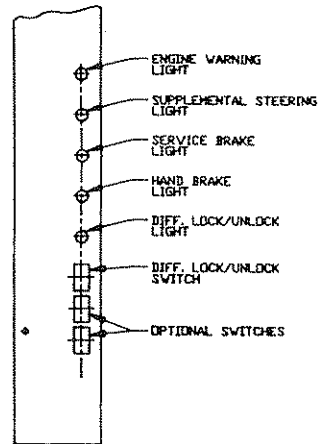

LEGEND

- SPLICE
- WIRES CROSS NO SPLICE
- GROUND
- PUSH ON SPADE CONNECTION
- SINGLE TERMINAL CONNECTION
- RING TERMINAL CONNECTION
- DUAL PURPOSE CIRCUIT
- MOLDED MULTIPLE CONNECTOR
- CIRCUIT BREAKER
- WARNING LIGHT
- DIODE
- FUSE