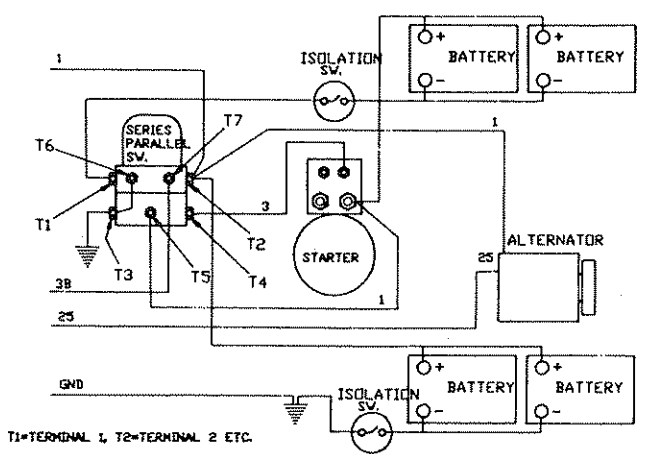

OPT. SWITCHES & LIGHTS LOCATION

STD SKIRTED RELAY TERMINAL I.D.

SUPPLEMENTARY STEERING HOOK UP 12 VOLT

SUPPLEMENTARY STEERING HOOK UP 12 VOLT

GE	FUNCTION	CIRCUIT	COLOUR	GAUGE	FUNCTION
	BACK UP FUNCTIONS	76B	ORANGE/GREEN	14	
	REAR FLOOD-CAB MOUNTED	76C	ORANGE/BROWN	14	
	FRONT DEFROSTER FAN-HIGH	76D	ORANGE/BROWN	14	
	FRONT DEFROSTER FAN-LOW	77	PINK	14	
	REAR DEFROSTER FAN-HIGH	77A	PINK/WHITE	14	
	REAR DEFROSTER FAN-LOW	77B	PINK/BLACK	14	
	FRONT VIPER-HIGH	77C	PINK/GREEN	14	
	FRONT VIPER-LOW	78	BLUE	14	
	EX. HEADLIGHTS - LOW	78A	BLUE/WHITE	14	
	EXTRA HEADLIGHTS - HIGH	78B	BLUE/YELLOW	14	
	DIMMER SWITCH FEED	79	GREEN	14	
	ARTICULATION LEFT	79A	GREEN/WHITE	14	
	ARTICULATION RIGHT	79B	GREEN/YELLOW	14	
	ARTICULATION GAUGE	80	RED/BLACK	14	
	PEDESTAL FEED WIRE	80A	RED/BLACK	14	
	REAR VIPER-HIGH	81	GREEN/RED	14	
	REAR VIPER-LOW	81A	GREEN/RED	14	
	COLDSTART	81B	YELLOW/BLACK	14	
	WINDSHIELD WASHER FRONT	90	ORANGE/BLACK	14	
	WINDSHIELD WASHER REAR	91	ORANGE/BLACK	14	
	RIGHT FLOAT VALVE	101	RED/WHITE	14	
	LEFT FLOAT VALVE	102	RED/WHITE	14	
	FEED TO CIRCUIT BREAKER	103	RED	14	
	CIRCUIT BREAKER TO IGN. SV.	104	WHITE	14	
	IGN. SV. TO SOLENOID	105	GREEN	14	
	FEED TO CIRCUIT BREAKER	106	BLUE	14	
	CIRCUIT BREAKER TO VIPER SWITCH	107	BLACK	14	
	CIRCUIT BREAKER TO VIPER SWITCH	108	ORANGE	14	
	CIRCUIT BREAKER FEED	109	RED	14	
	CIRCUIT BREAKER TO HEADLIGHT SWITCH	120	RED	14	