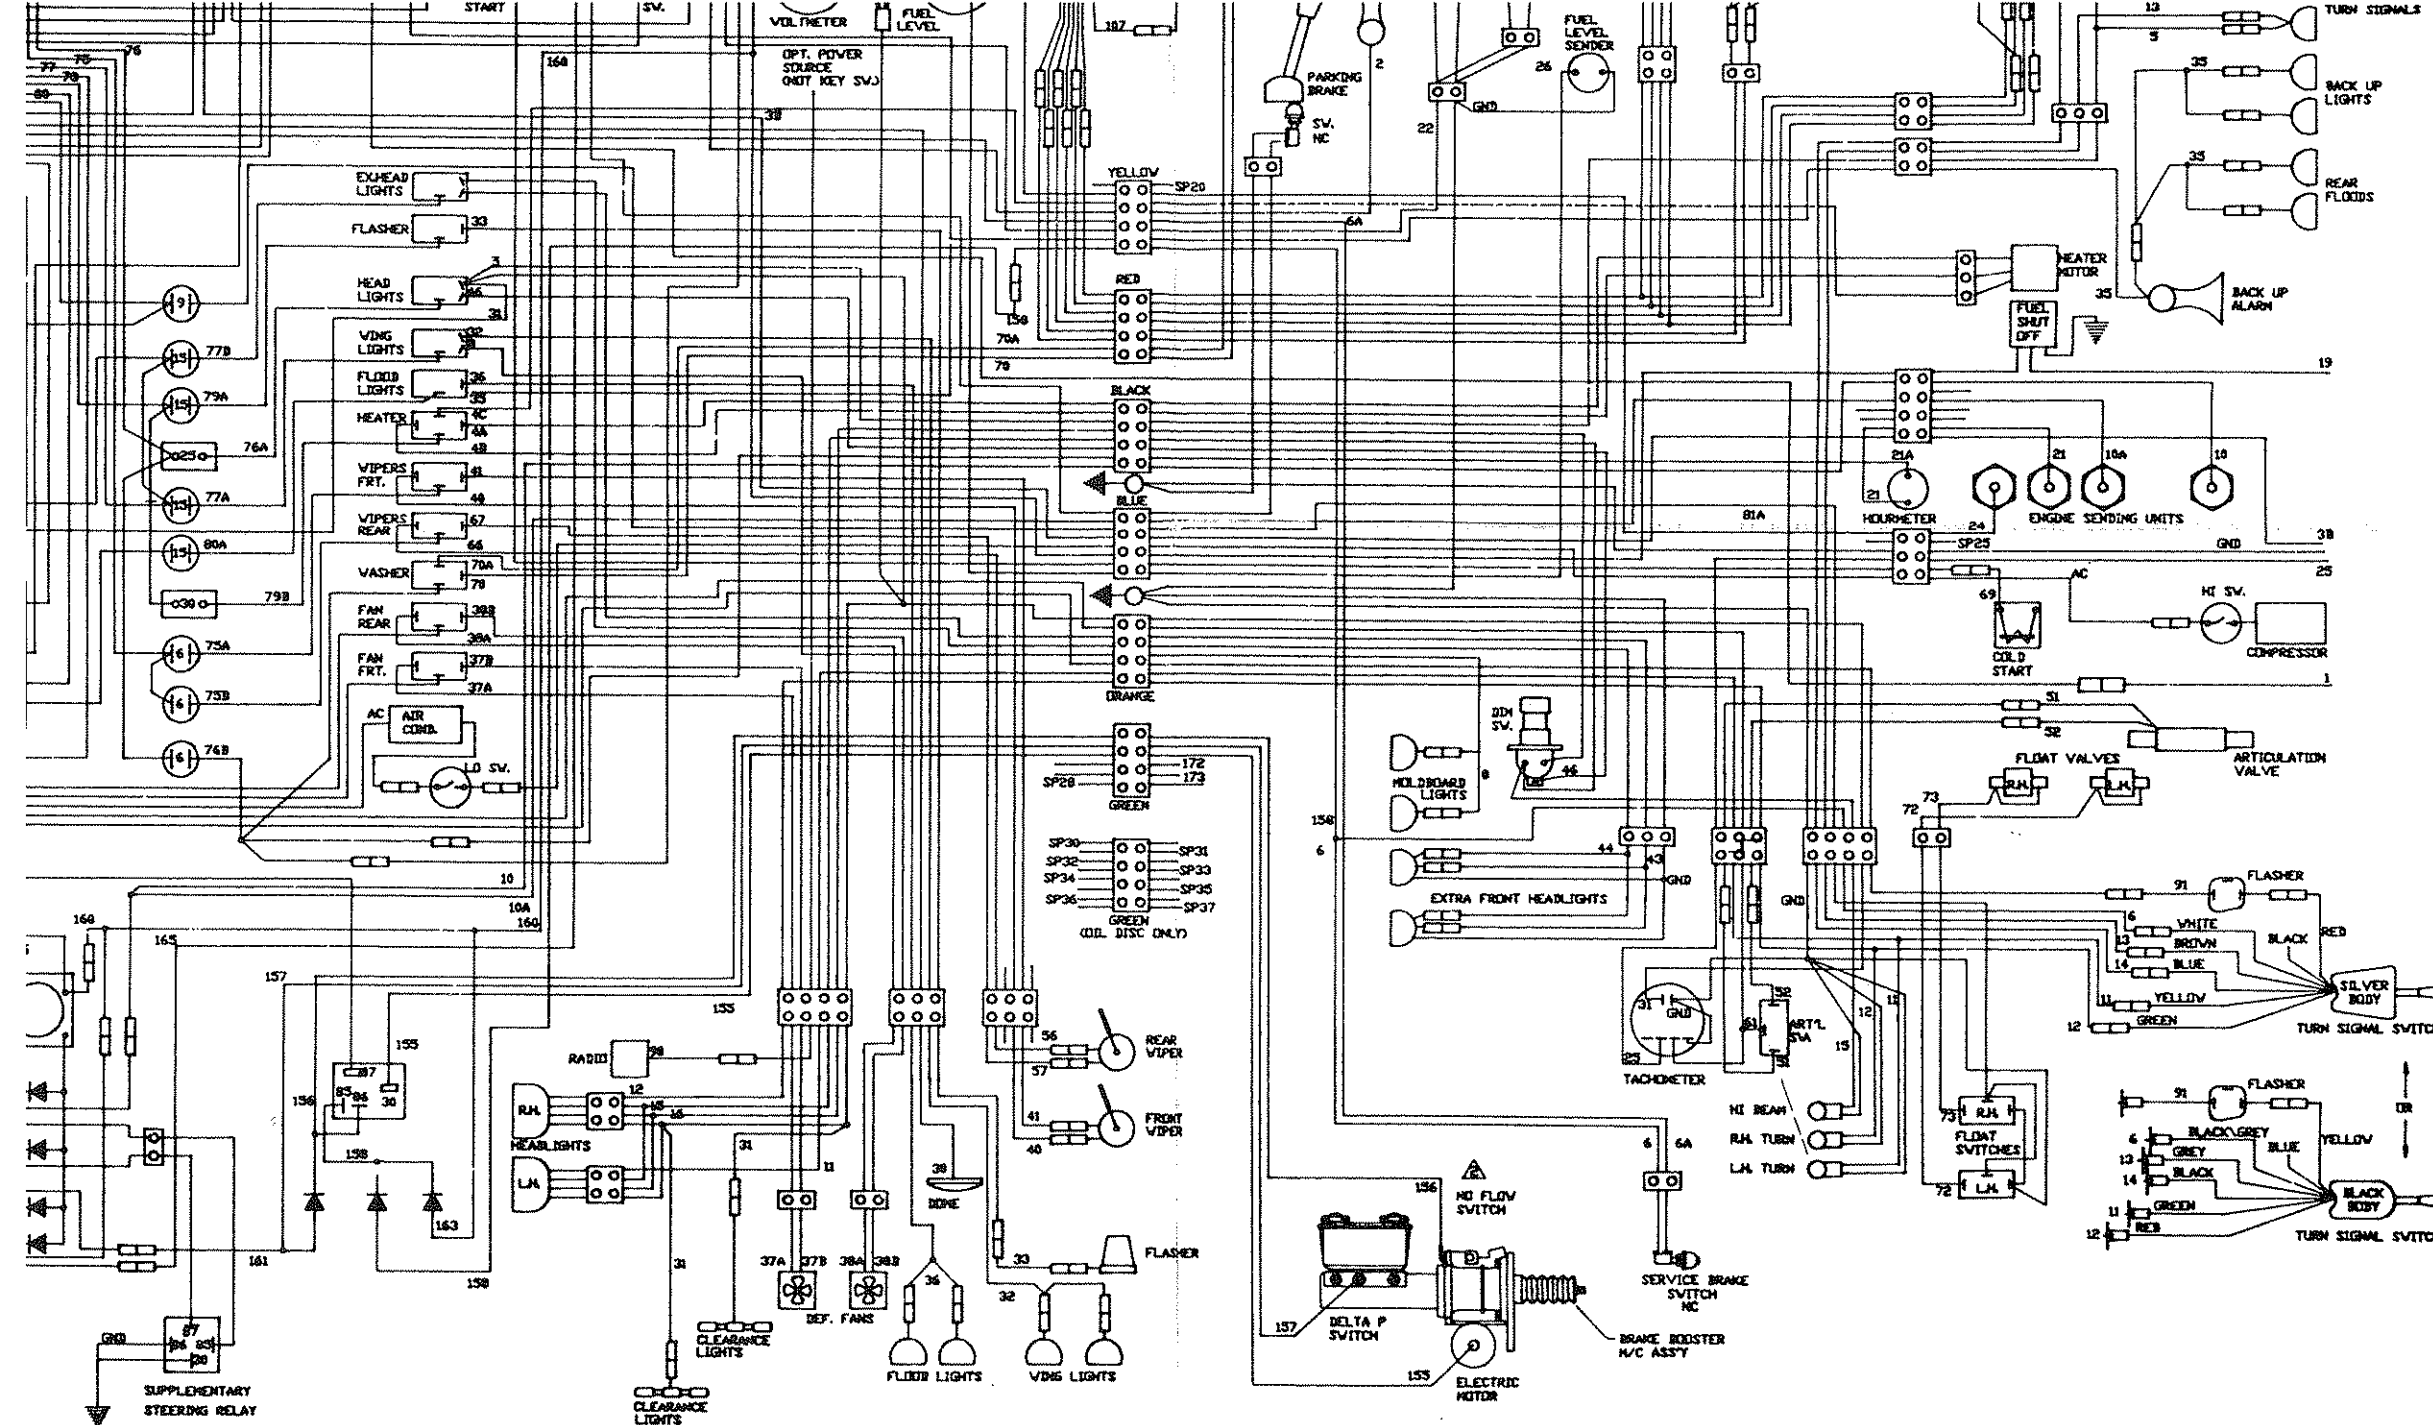

GE	FUNCTION	CIRCUIT	COLOUR	GAUGE	FUNCTION
	BACK UP FUNCTIONS	76B	ORANGE/GREEN	14	
	REAR FLOOD-CAB MOUNTED	76C	ORANGE/BROWN	14	
	FRONT DEFROSTER FAN-HIGH	76D	ORANGE/BROWN	14	
	FRONT DEFROSTER FAN-LOW	77	PINK	14	
	REAR DEFROSTER FAN-HIGH	77A	PINK/WHITE	14	
	REAR DEFROSTER FAN-LOW	77B	PINK/BLACK	14	
	FRONT VIPER-HIGH	77C	PINK/GREEN	14	
	FRONT VIPER-LOW	78	BLUE	14	
	EX. HEADLIGHTS - LOW	78A	BLUE/WHITE	14	
	EXTRA HEADLIGHTS - HIGH	78B	BLUE/YELLOW	14	
	DIMMER SWITCH FEED	79	GREEN	14	
	ARTICULATION LEFT	79A	GREEN/WHITE	14	
	ARTICULATION RIGHT	79B	GREEN/YELLOW	14	
	ARTICULATION GAUGE	80	RED/BLACK	14	
	PEDESTAL FEED WIRE	80A	RED/BLACK	14	
	REAR VIPER-HIGH	81	GREEN/RED	14	
	REAR VIPER-LOW	81A	GREEN/RED	14	
	COLDSTART	81B	YELLOW/BLACK	14	
	WINDSHIELD WASHER FRONT	90	ORANGE/BLACK	14	
	WINDSHIELD WASHER REAR	91	ORANGE/BLACK	14	
	RIGHT FLOAT VALVE	101	RED/WHITE	14	
	LEFT FLOAT VALVE	102	RED/WHITE	14	
	FEED TO CIRCUIT BREAKER	103	RED	14	
	CIRCUIT BREAKER TO IGN. SV.	104	WHITE	14	
	IGN. SV. TO SOLENOID	105	GREEN	14	
	FEED TO CIRCUIT BREAKER	106	BLUE	14	
	CIRCUIT BREAKER TO VIPER SWITCH	107	BLACK	14	
	CIRCUIT BREAKER TO VIPER SWITCH	108	ORANGE	14	
	CIRCUIT BREAKER FEED	109	RED	14	
	CIRCUIT BREAKER TO HEADLIGHT SWITCH	120	RED	14	

CIRCUIT	COLOUR	GAUGE	FUNCTION
121	PINK	16	NEUTRAL START
122	RED/ORANGE	14	IGN. SWITCH TO CIRCUIT BREAKER
123	RED/BLUE	14	CIRCUIT BREAKER TO COLD START SV.
124	WHITE	14	CIRCUIT BREAKER FEED
125	WHITE	16	TRANS. SOLENOID A
126	BLUE	16	TRANS. SOLENOID B
127	YELLOW	16	TRANS. SOLENOID C
128	GREEN	16	TRANS. SOLENOID D
129	BROWN	16	TRANS. SOLENOID RL
130	ORANGE	16	TRANS. SOLENOID L
131	GREEN	16	TRANS. SOLENOID H
132	RED	14	NOT USED
133	YELLOW	14	POWER
134	BROWN	14	LOCK VALVE-DIFF. LOCK/UNLOCK
135	ORANGE	14	BALL. SV.-DIFF. LOCK/UNLOCK
136	GREEN	14	L.H. SV. OIL DISC BRAKES
137	WHITE/RED	14	R.H. SV. OIL DISC BRAKES
138	AC	12	AIR CONDITIONER
139	BLACK	14	GROUND
140	SP	14	SPARE CIRCUIT
141	SP3	14	SPARE CIRCUIT
142	SP4	14	SPARE CIRCUIT
143	SP5	14	SPARE CIRCUIT
144	SP12	14	SPARE CIRCUIT
145	SP13	14	SPARE CIRCUIT
146	SP14	14	SPARE CIRCUIT
147	SP15	14	SPARE CIRCUIT
148	SP20	14	SPARE CIRCUIT
149	SP22	14	SPARE CIRCUIT
150	SP23	14	SPARE CIRCUIT
151	SP25	14	SPARE CIRCUIT
152	SP26	14	SPARE CIRCUIT

CIRCUIT	COLOUR	GAUGE	FUNCTION
153	ORANGE	14	FEED FOR FLOAT VALVES
154	GREEN	14	FEED BACK UP RELAY
155	WHITE	14	RADIO FEED
156	RED	14	FLASHER FEED
157	WHITE	14	MAST CONTROL
158	WHITE	14	MAST CONTROL
159	WHITE	14	MAST CONTROL
160	WHITE	14	MAST CONTROL
161	WHITE	14	MAST CONTROL
162	WHITE	14	MAST CONTROL
163	WHITE	14	MAST CONTROL
164	WHITE	14	MAST CONTROL
165	WHITE	14	MAST CONTROL
166	WHITE	14	MAST CONTROL
167	WHITE	14	MAST CONTROL
168	WHITE	14	MAST CONTROL
169	WHITE	14	MAST CONTROL
170	WHITE	14	MAST CONTROL
171	WHITE	14	MAST CONTROL
172	WHITE	14	MAST CONTROL
173	WHITE	14	MAST CONTROL