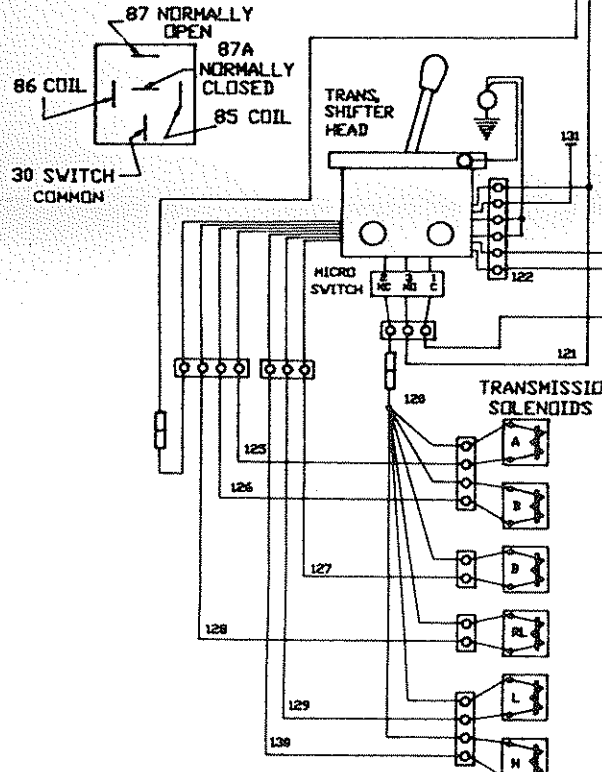

CIRCUIT	COLOUR	GAUGE	FUNCTION
241	WHITE	14	MAST CONTROL
242	WHITE	14	MAST CONTROL
243	WHITE	14	MAST CONTROL
244	WHITE	14	MAST CONTROL
245	WHITE	14	MAST CONTROL
246	WHITE	14	MAST CONTROL
247	WHITE	14	MAST CONTROL
248	WHITE	14	MAST CONTROL
249	WHITE	14	MAST CONTROL
250	WHITE	14	MAST CONTROL
251	WHITE	14	MAST CONTROL
252	WHITE	14	MAST CONTROL
253	WHITE	14	MAST CONTROL
254	WHITE	14	MAST CONTROL
255	WHITE	14	MAST CONTROL
256	WHITE	14	MAST CONTROL
257	WHITE	14	MAST CONTROL
258	WHITE	14	MAST CONTROL
259	WHITE	14	MAST CONTROL
260	WHITE	14	MAST CONTROL

Electrical Schematic

Effective from grader S/N 21911 & up

P/N L-23015 (01/92)

OPT. SWITCHES & LIGHTS LOCATION

STD SKIRTED RELAY TERMINAL I.D.

1. HEADLIGHTS
2. AIR CONDITIONER
3. SUPP. STEERING
4. SPARE
5. HEATERS
6. BACK UP
7. TRANS. SOL.
8. TRANS. MICRO
9. COLD START
10. VING CONTROLS
11. FLASHER
12. REAR VIPER
13. FRONT VIPER
14. VING LIGHTS
15. WASHER
16. EX. HEAD LIGHTS
17. REAR HEADLIGHTS
18. IGN. SV.
19. HORN
20. FLOAT VALVES
21. DEF. FANS
22. PED. FEED
23. TURN SIGNALS
24. BRAKE & BONE