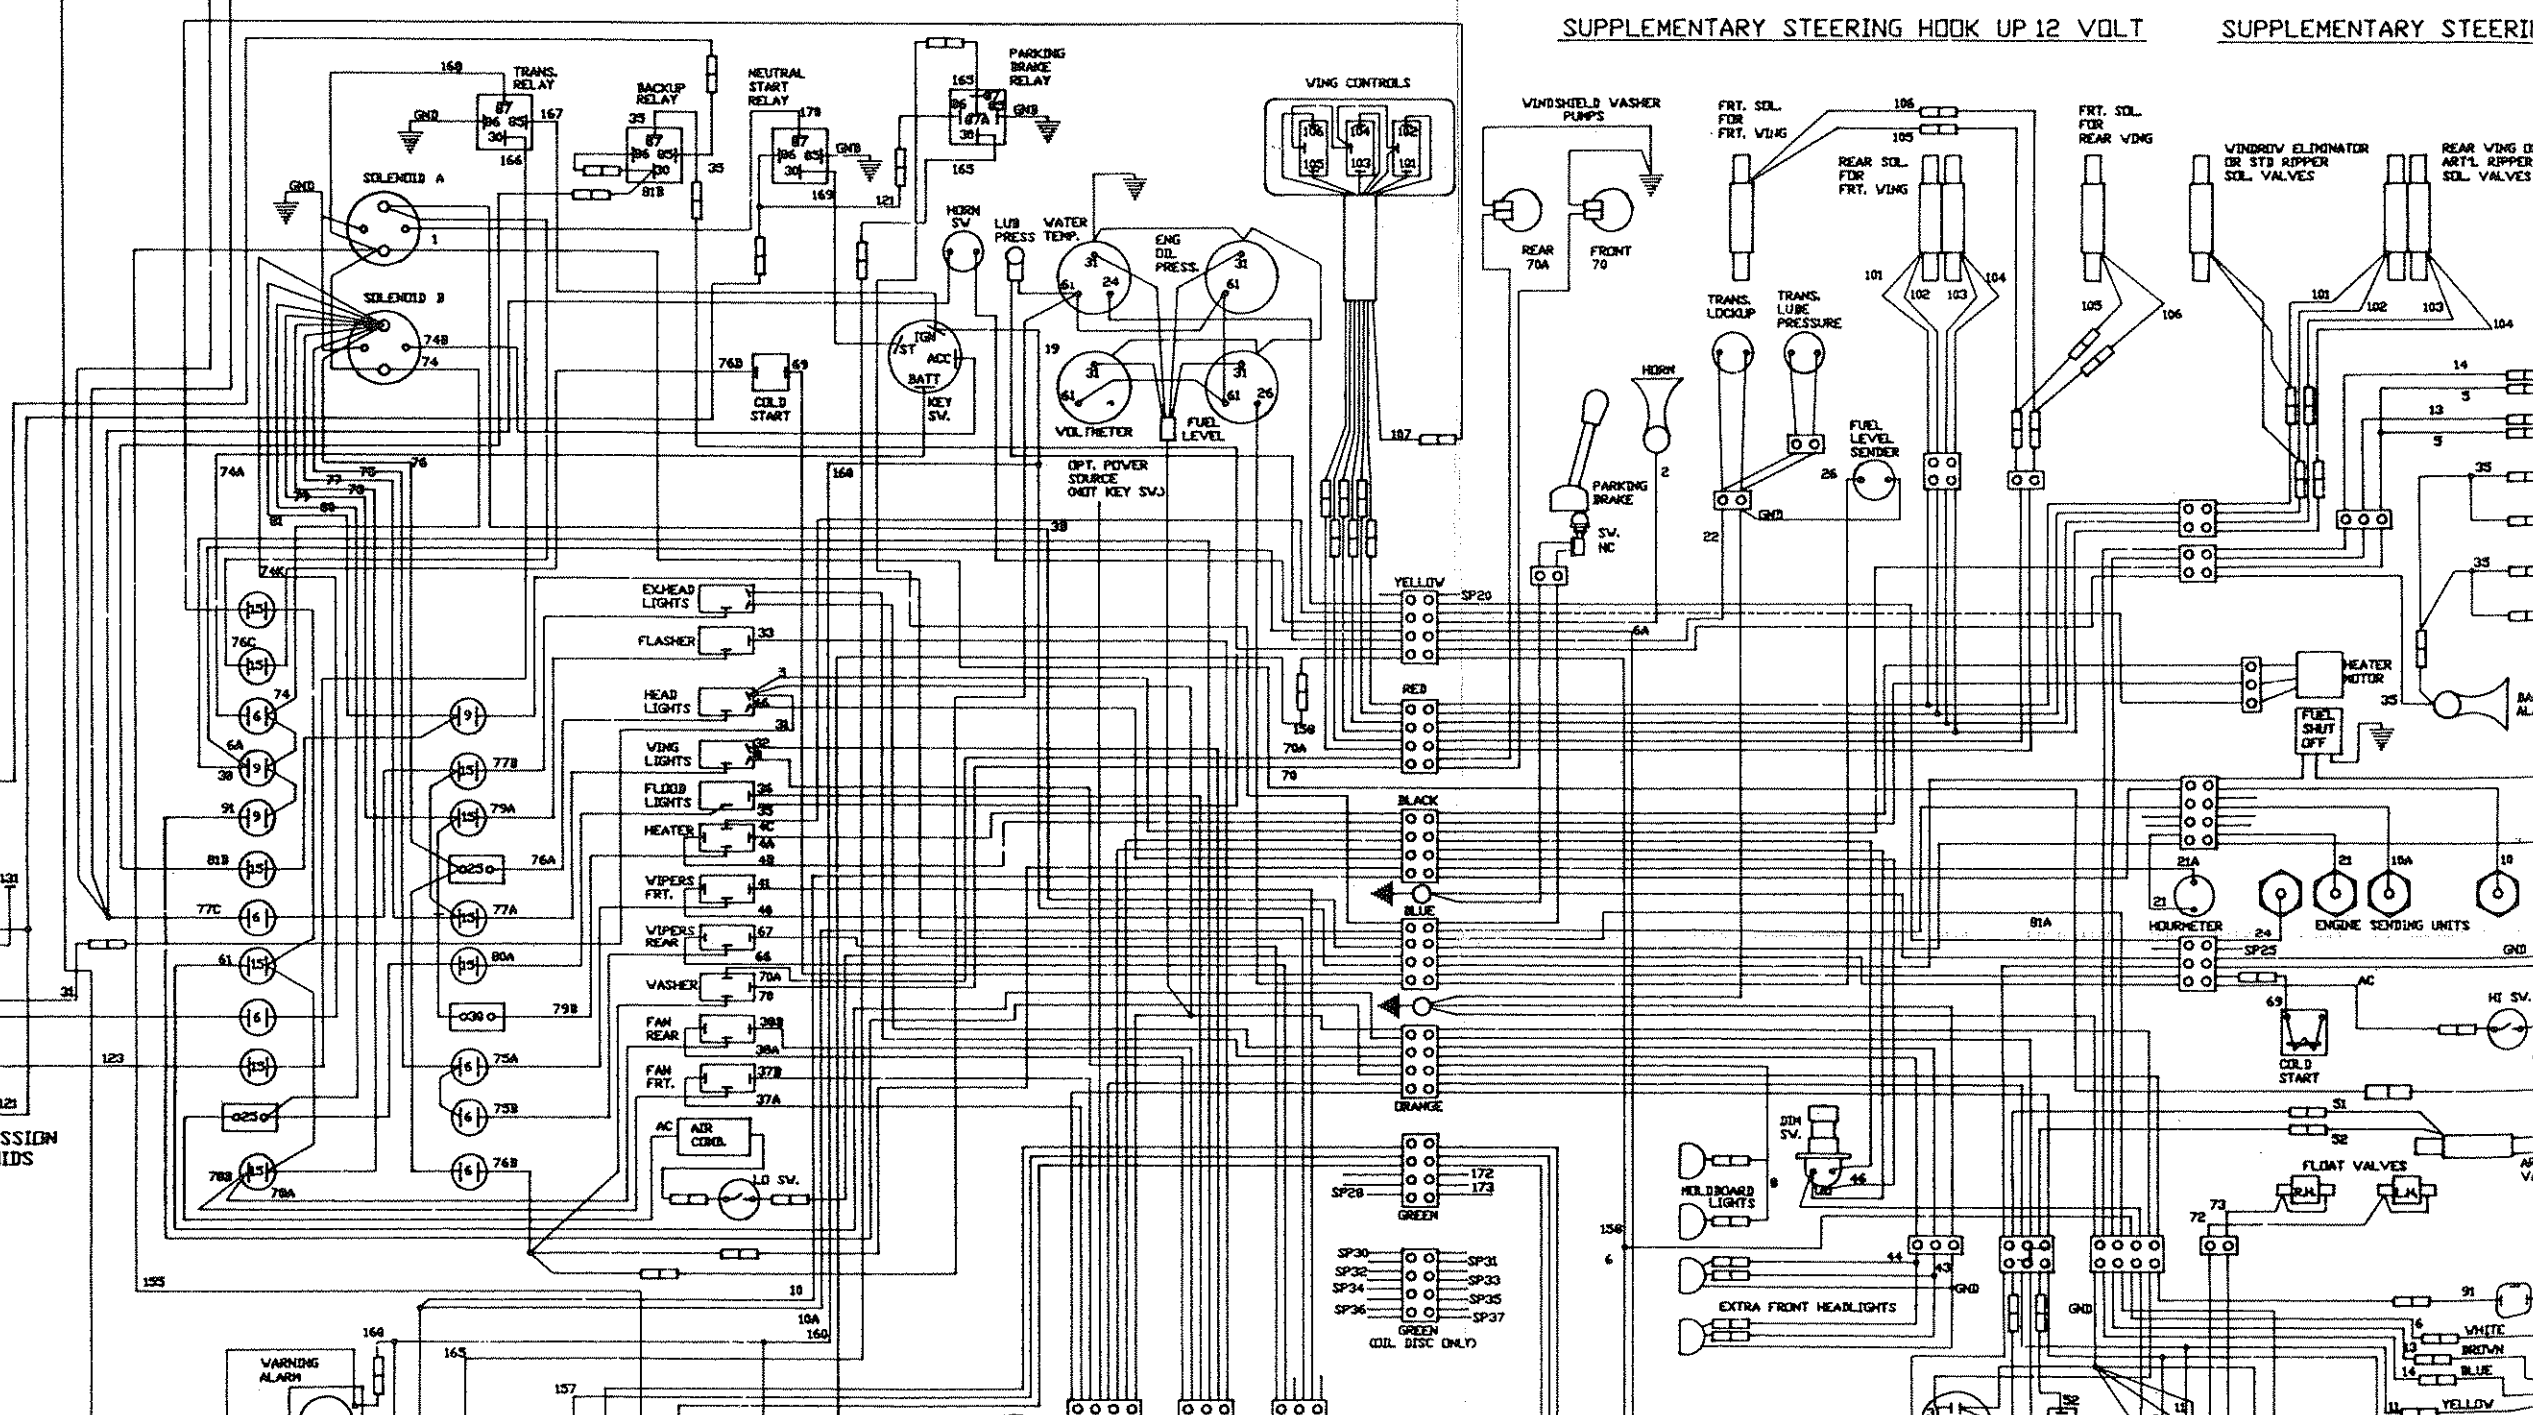

LEGEND

- SPLICE
- WIRES CROSS NO SPLICE
- GROUND
- PUSH ON SPADE CONNECTION
- SINGLE TERMINAL CONNECTION
- RING TERMINAL CONNECTION
- DUAL PURPOSE CIRCUIT
- MOLDED MULTIPLE CONNECTOR
- CIRCUIT BREAKER
- WARNING LIGHT
- DIODE
- FUSE

STD SKIRTED RELAY TERMINAL I.D.