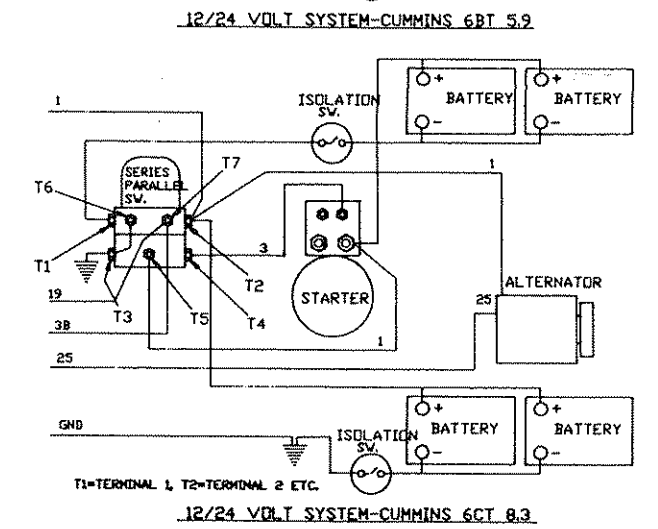

OPT. SWITCHES & LIGHTS LOCATION

STD SKIRTED RELAY TERMINAL I.D.

SUPPLEMENTARY STEERING HOOK UP 12 VOLT

SUPPLEMENTARY STEERING HOOK UP 12 VOLT

GE	FUNCTION	CIRCUIT	COLOUR	GAUGE	FUNCTION
	BACK UP FUNCTIONS	76B	ORANGE/GREEN	14	
	REAR FLOOD-CAB MOUNTED	76C	ORANGE/BROWN	14	
	FRONT DEFROSTER FAN-HIGH	76D	ORANGE/BROWN	14	
	FRONT DEFROSTER FAN-LOW	77	PINK	14	
	REAR DEFROSTER FAN-HIGH	77A	PINK/WHITE	14	
	REAR DEFROSTER FAN-LOW	77B	PINK/BLACK	14	
	FRONT VIPER-HIGH	77C	PINK/GREEN	14	
	FRONT VIPER-LOW	78	BLUE	14	
	EX. HEADLIGHTS - LOW	78A	BLUE/WHITE	14	
	EXTRA HEADLIGHTS - HIGH	78B	BLUE/YELLOW	14	
	DIMMER SWITCH FEED	79	GREEN	14	
	ARTICULATION LEFT	79A	GREEN/WHITE	14	
	ARTICULATION RIGHT	79B	GREEN/YELLOW	14	
	ARTICULATION GAUGE	80	RED/BLACK	14	
	PEDESTAL FEED WIRE	80A	RED/BLACK	14	
	REAR VIPER-HIGH	81	GREEN/RED	14	
	REAR VIPER-LOW	81A	GREEN/RED	14	
	COLDSTART	81B	YELLOW/BLACK	14	
	WINDSHIELD WASHER FRONT	90	ORANGE/BLACK	14	
	WINDSHIELD WASHER REAR	91	ORANGE/BLACK	14	
	RIGHT FLOAT VALVE	101	RED/WHITE	14	
	LEFT FLOAT VALVE	102	RED/WHITE	14	
	FEED TO CIRCUIT BREAKER	103	RED	14	
	CIRCUIT BREAKER TO IGN. SV.	104	WHITE	14	
	IGN. SV. TO SOLENOID	105	GREEN	14	
	FEED TO CIRCUIT BREAKER	106	BLUE	14	
	CIRCUIT BREAKER TO VIPER SWITCH	107	BLACK	14	
	CIRCUIT BREAKER TO VIPER SWITCH	108	ORANGE	14	
	CIRCUIT BREAKER FEED	109	RED	14	
	CIRCUIT BREAKER TO HEADLIGHT SWITCH	120	RED	14	