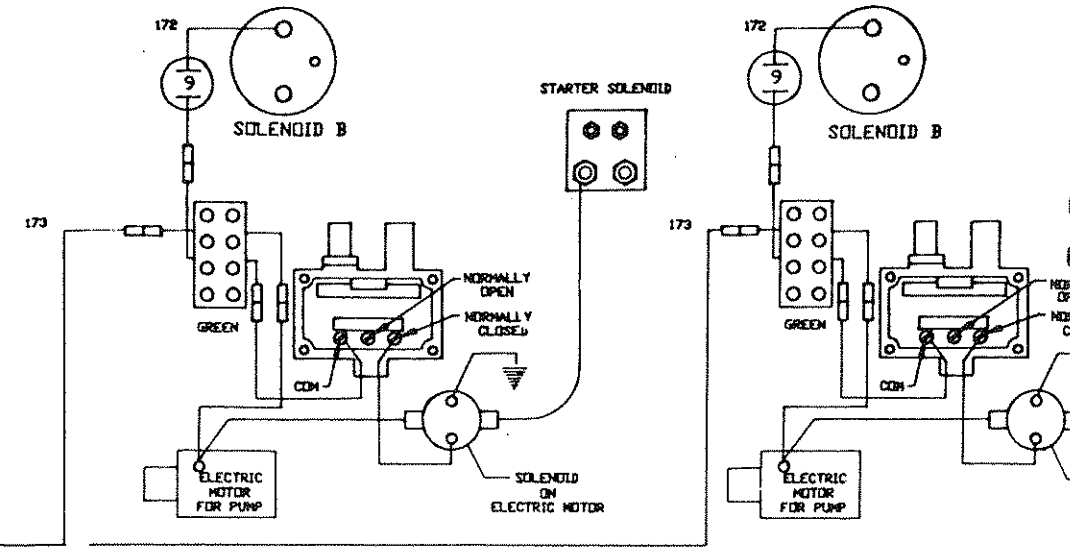

SUPPLEMENTARY STEERING HOOK UP 12 VOLT

STD SKIRTED RELAY TERMINAL I.D.

SUPPLEMENTARY STEERING HOOK UP 12 VOLT