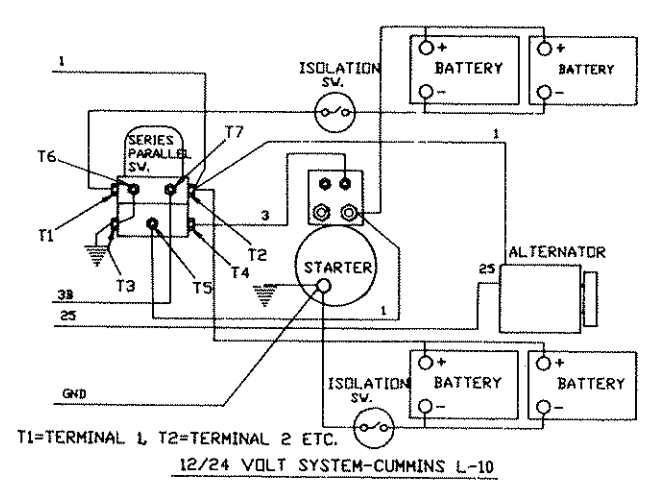

OPT. SWITCHES & LIGHTS LOCATION

STD SKIRTED RELAY TERMINAL I.D.

SUPPLEMENTARY STEERING HOOK UP 12 VOLT

SUPPLEMENTARY STEERING HOOK UP 12 VOLT

GE	FUNCTION	CIRCUIT	COLOUR	GAUGE	FUNCTION
	BACK UP FUNCTIONS	76B	ORANGE/GREEN	14	
	REAR FLOOD-CAB MOUNTED	76C	ORANGE/BROWN	14	
	FRONT DEFROSTER FAN-HIGH	76D	ORANGE/BROWN	14	
	FRONT DEFROSTER FAN-LOW	77	PINK	14	
	REAR DEFROSTER FAN-HIGH	77A	PINK/WHITE	14	
	REAR DEFROSTER FAN-LOW	77B	PINK/BLACK	14	
	FRONT VIPER-HIGH	77C	PINK/GREEN	14	
	FRONT VIPER-LOW	78	BLUE	14	
	EX. HEADLIGHTS - LOW	78A	BLUE/WHITE	14	
	EXTRA HEADLIGHTS - HIGH	78B	BLUE/YELLOW	14	
	DIMMER SWITCH FEED	79	GREEN	14	
	ARTICULATION LEFT	79A	GREEN/WHITE	14	
	ARTICULATION RIGHT	79B	GREEN/YELLOW	14	
	ARTICULATION GAUGE	80	RED/BLACK	14	
	PEDESTAL FEED WIRE	80A	RED/BLACK	14	
	REAR VIPER-HIGH	81	GREEN/RED	14	
	REAR VIPER-LOW	81A	GREEN/RED	14	
	COLDSTART	81B	YELLOW/BLACK	14	
	WINDSHIELD WASHER FRONT	90	ORANGE/BLACK	14	
	WINDSHIELD WASHER REAR	91	ORANGE/BLACK	14	
	RIGHT FLOAT VALVE	101	RED/WHITE	14	
	LEFT FLOAT VALVE	102	RED/WHITE	14	
	FEED TO CIRCUIT BREAKER	103	RED	14	
	CIRCUIT BREAKER TO IGN. SV.	104	WHITE	14	
	IGN. SV. TO SOLENOID	105	GREEN	14	
	FEED TO CIRCUIT BREAKER	106	BLUE	14	
	CIRCUIT BREAKER TO VIPER SWITCH	107	BLACK	14	
	CIRCUIT BREAKER TO VIPER SWITCH	108	ORANGE	14	
	CIRCUIT BREAKER FEED	109	RED	14	
	CIRCUIT BREAKER TO HEADLIGHT SWITCH	120	RED	14	