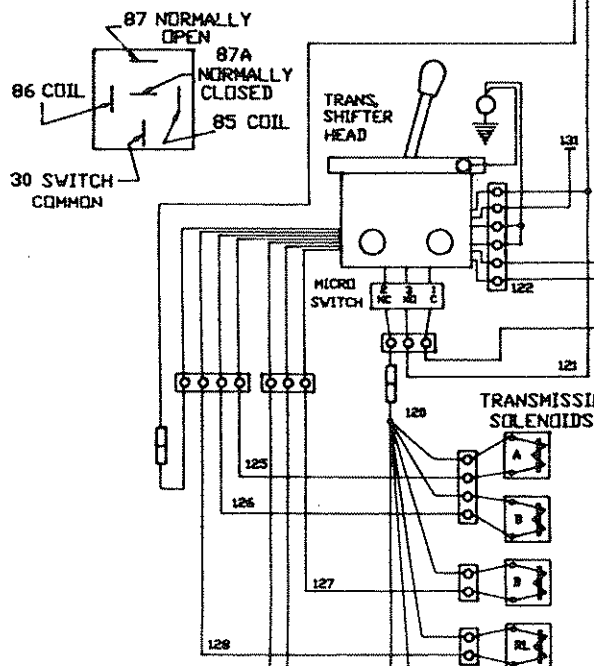

STD SKIRTED RELAY TERMINAL I.D.

SUPPLEMENTARY STEERING HOOK UP 12 VOLT