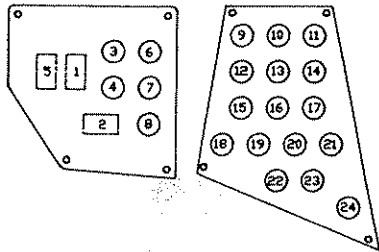

CIRCUIT BREAKER LOCATION

CIRCUIT	COLOUR	GAUGE	FUNCTION	CIRCUIT	COLOUR	GAUGE	FUNCTION	CIRCUIT	COLOUR	GAUGE	FUNCTION	CIRCUIT	COLOUR	GAUGE	FUNCTION
1	RED	6	POWER	35	GREEN/BLACK	16	BACK UP FUNCTIONS	121	PINK	16	NEUTRAL START	SP27	WHITE	14	SPARE CIRCUIT
2	BLACK/YELLOW	14	HORN	36	TAN/BLACK	14	REAR FLOOD-CAB MOUNTED	122	RED/DORANGE	16	MICRO SUPPLY	SP28	WHITE	14	SPARE CIRCUIT
3B	PINK	10	POWER TO START SOL.	37A	ORANGE/WHITE	14	FRONT DEFROSTER FAN-HIGH	123	RED/BLUE	14	MICRO SUPPLY	SP29	WHITE	14	SPARE CIRCUIT
4A	BROWN	12	HEATER	37B	ORANGE/WHITE	14	FRONT DEFROSTER FAN-LOW	123	RED/BLUE	14	MICRO SUPPLY	SP30	WHITE	14	SPARE CIRCUIT
4B	BROWN/WHITE	12	HEATER	38A	YELLOW/RED	14	REAR DEFROSTER FAN-HIGH	77	WHITE	16	TRANSMISSION SOLENOIDS	SP31	WHITE	14	SPARE CIRCUIT
4C	BLUE/WHITE	12	HEATER	38B	YELLOW/RED	14	REAR DEFROSTER FAN-LOW	77	WHITE	16	TRANSMISSION SOLENOIDS	SP32	WHITE	14	SPARE CIRCUIT
5	YELLOW/GREEN	14	TAIL LIGHTS	38B	YELLOW/RED	14	REAR DEFROSTER FAN-LOW	77	WHITE	16	TRANSMISSION SOLENOIDS	SP33	WHITE	14	SPARE CIRCUIT
6	BROWN/RED	14	BRAKE SV. TO TURN SIGNAL SV.	40	L. BLUE	14	FRONT VIPER-HIGH	77A	PINK/WHITE	14	CIRCUIT BREAKER TO WORK LIGHTS SWITCH	SP34	WHITE	14	SPARE CIRCUIT
6A	PURPLE/BLACK	14	POWER TO BRAKE SV.	40	L. BLUE	14	FRONT VIPER-HIGH	77A	PINK/WHITE	14	CIRCUIT BREAKER TO WORK LIGHTS SWITCH	SP35	WHITE	14	SPARE CIRCUIT
8	GREY	14	HOLD BOARD LIGHTS	41	BLUE/TAN	14	FRONT VIPER-LOW	77B	PINK/BLACK	14	CIRCUIT BREAKER TO HEATER SWITCH	SP36	WHITE	14	SPARE CIRCUIT
10	WHITE/ORANGE	14	LO OIL PRESSURE	43	TAN	14	FRONT VIPER-LOW	77C	PINK/GREEN	14	CIRCUIT BREAKER TO HORN BUTTON	SP37	WHITE	14	SPARE CIRCUIT
10A	WHITE/ORANGE	14	HI WATER TEMPERATURE	44	LIGHT GREEN	14	EX. HEADLIGHTS - HIGH	78	BLUE	14	CIRCUIT BREAKER FEED	SP20	WHITE	14	SPARE CIRCUIT
11	L. BLUE/RED	14	LEFT FRONT TURN SIGNAL	44	LIGHT GREEN	14	EX. HEADLIGHTS - HIGH	78	BLUE	14	CIRCUIT BREAKER FEED	SP22	WHITE	14	SPARE CIRCUIT
12	BLUE	14	RIGHT FRONT TURN SIGNAL	46	BLUE/WHITE	12	DIMMER SWITCH FEED	78A	BLUE/WHITE	14	CIRCUIT BREAKER TO DEF. FAN SWITCH	SP23	WHITE	14	SPARE CIRCUIT
13	YELLOW/BLUE	14	LEFT REAR TURN SIGNAL	51	BLACK/WHITE	14	ARTICULATION LEFT	78B	BLUE/WHITE	14	CIRCUIT BREAKER TO DEF. FAN SWITCH	SP24	WHITE	14	SPARE CIRCUIT
14	GREEN	14	RIGHT REAR TURN SIGNAL	52	BLACK/WHITE	14	ARTICULATION RIGHT	78B	BLUE/WHITE	14	CIRCUIT BREAKER TO DEF. FAN SWITCH	SP25	WHITE	14	SPARE CIRCUIT
15	L. GREEN	14	HI BEAM	54	BLACK/ORANGE	14	ARTICULATION GAUGE	79	GREEN	14	CIRCUIT BREAKER TO FLASHER SWITCH	SP26	WHITE	14	SPARE CIRCUIT
16	TAN	14	LOW BEAM	61	ORANGE/BLUE	16	PEDESTAL FEED WIRE	79A	GREEN/WHITE	14	CIRCUIT BREAKER TO FLASHER SWITCH	SP27	WHITE	14	SPARE CIRCUIT
19	WHITE/PURPLE	14	FUEL SHUT OFF	66	L. BLUE/BLACK	14	REAR VIPER-HIGH	79B	GREEN/WHITE	14	CIRCUIT BREAKER TO FLASHER SWITCH	SP28	WHITE	14	SPARE CIRCUIT
21	BROWN/YELLOW	14	HOURMETER	67	WHITE/BLACK	14	REAR VIPER-LOW	79B	GREEN/WHITE	14	CIRCUIT BREAKER TO FLASHER SWITCH	SP29	WHITE	14	SPARE CIRCUIT
21A	WHITE/GREEN	14	HOURMETER	69	GREY/BLACK	14	COLDSTART	79C	GREEN/WHITE	14	CIRCUIT BREAKER TO FLASHER SWITCH	SP30	WHITE	14	SPARE CIRCUIT
22	BLUE/YELLOW	16	TRANS. LUB PRESSURE	70	ORANGE/GREEN	14	WINDSHIELD WASHER FRONT	79A	GREEN/WHITE	14	CIRCUIT BREAKER TO FLASHER SWITCH	SP31	WHITE	14	SPARE CIRCUIT
23	BLUE/ORANGE	14	ENGINE OIL PRESSURE	70	ORANGE/GREEN	14	WINDSHIELD WASHER FRONT	79A	GREEN/WHITE	14	CIRCUIT BREAKER TO FLASHER SWITCH	SP32	WHITE	14	SPARE CIRCUIT
24	GREEN/WHITE	14	TACHOMETER	72	GREY/RED	14	WINDSHIELD WASHER REAR	79A	GREEN/WHITE	14	CIRCUIT BREAKER TO FLASHER SWITCH	SP33	WHITE	14	SPARE CIRCUIT
25	BROWN/BLUE	14	ENGINE WATER TEMPERATURE	73	GREY/ORANGE	14	RIGHT FLOAT VALVE	79A	GREEN/WHITE	14	CIRCUIT BREAKER TO FLASHER SWITCH	SP34	WHITE	14	SPARE CIRCUIT
26	TAN/WHITE	14	FUEL CONTENTS	74	GREY/BLUE	14	LEFT FLOAT VALVE	79A	GREEN/WHITE	14	CIRCUIT BREAKER TO FLASHER SWITCH	SP35	WHITE	14	SPARE CIRCUIT
30	ORANGE	14	DOME LIGHT	74A	RED	14	FED TO CIRCUIT BREAKER	79A	GREEN/WHITE	14	CIRCUIT BREAKER TO FLASHER SWITCH	SP36	WHITE	14	SPARE CIRCUIT
31	PURPLE/WHITE	16	PARKING LIGHTS	74B	RED	14	IGN. SV. TO SOLENOID	79A	GREEN/WHITE	14	CIRCUIT BREAKER TO FLASHER SWITCH	SP37	WHITE	14	SPARE CIRCUIT
32	BROWN	14	WING LIGHTS	75	RED/WHITE	14	FEED TO CIRCUIT BREAKER	79A	GREEN/WHITE	14	CIRCUIT BREAKER TO FLASHER SWITCH	SP20	WHITE	14	SPARE CIRCUIT
33	PURPLE	14	ROTATING FLASHER	75A	RED/YELLOW	14	CIRCUIT BREAKER TO VIPER SWITCH	79A	GREEN/WHITE	14	CIRCUIT BREAKER TO FLASHER SWITCH	SP22	WHITE	14	SPARE CIRCUIT
				75B	RED/GREEN	14	CIRCUIT BREAKER TO VIPER SWITCH	79A	GREEN/WHITE	14	CIRCUIT BREAKER TO FLASHER SWITCH	SP23	WHITE	14	SPARE CIRCUIT
				76	ORANGE	14	CIRCUIT BREAKER FEED	79A	GREEN/WHITE	14	CIRCUIT BREAKER TO FLASHER SWITCH	SP24	WHITE	14	SPARE CIRCUIT