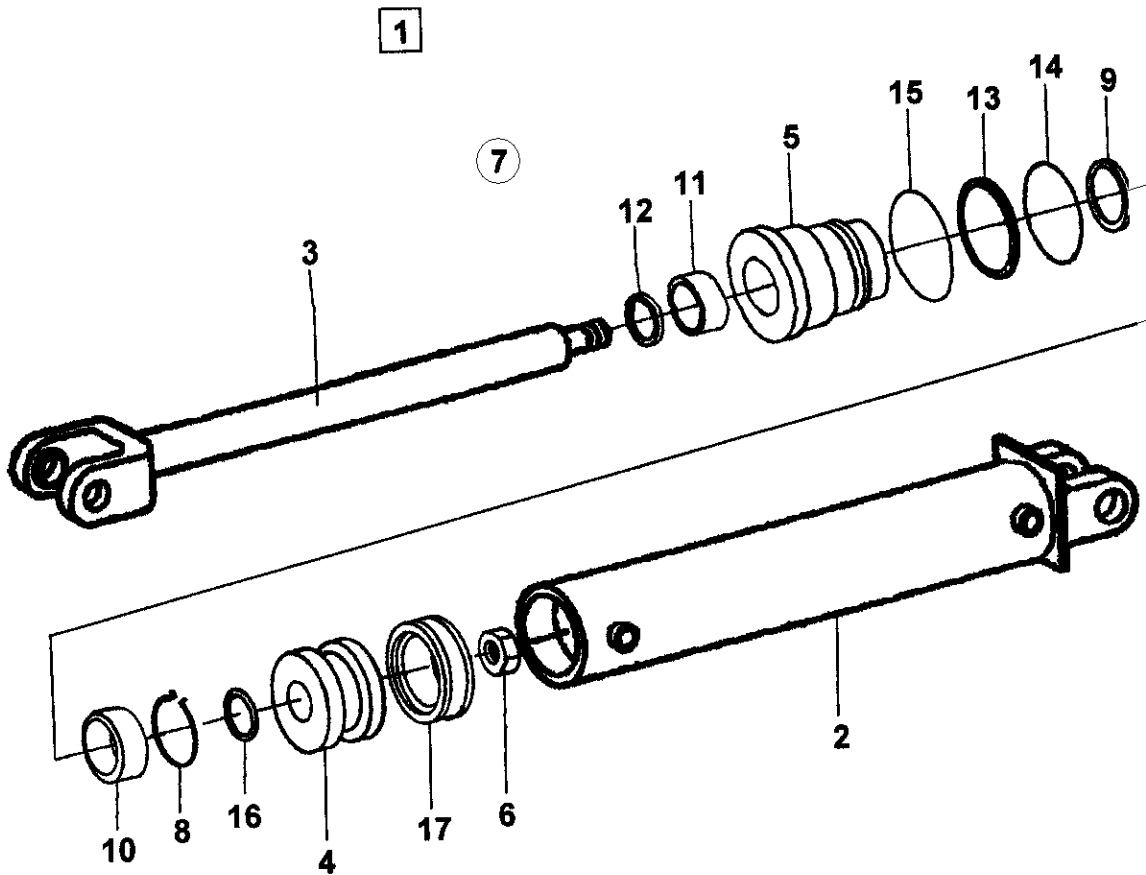

CT262100500091 Hydraulic cylinder From 703B823 CT262100500091 Hydraulic cylinder

Refer to Parts Online for the most up to date information. The printed information might be outdated.

Thu May 12 15:58:30 UTC 2022

Item	Part No.	Name	Qty	L	C	SN INFO
1	-	Steering hydraulic cylinder	1			From 703B823
2	-	Cylinder tube	1			
3		Rod Mouting	1			
4		Piston	1			
5		Rod guide	1			
6	4700199223	Lock nut	1			
7	4700199138	Seal kit	1			
8	4700199222	Lock ring	1			
9	4700199221	Nylon ring	1			
10	4700199220	Gasket	1			
11	4700199217	Guide ring	2			
12	4700922045	Scraper ring	1			
13		Ring	1			
14		O-ring	1			
15	4700199229	O-ring	1			
16	4700160218	O-ring	1			
17	4700199228	Seal	1			

Refer to Parts Online for the most up to date information. The printed information might be outdated.

Thu May 12 15:58:30 UTC 2022