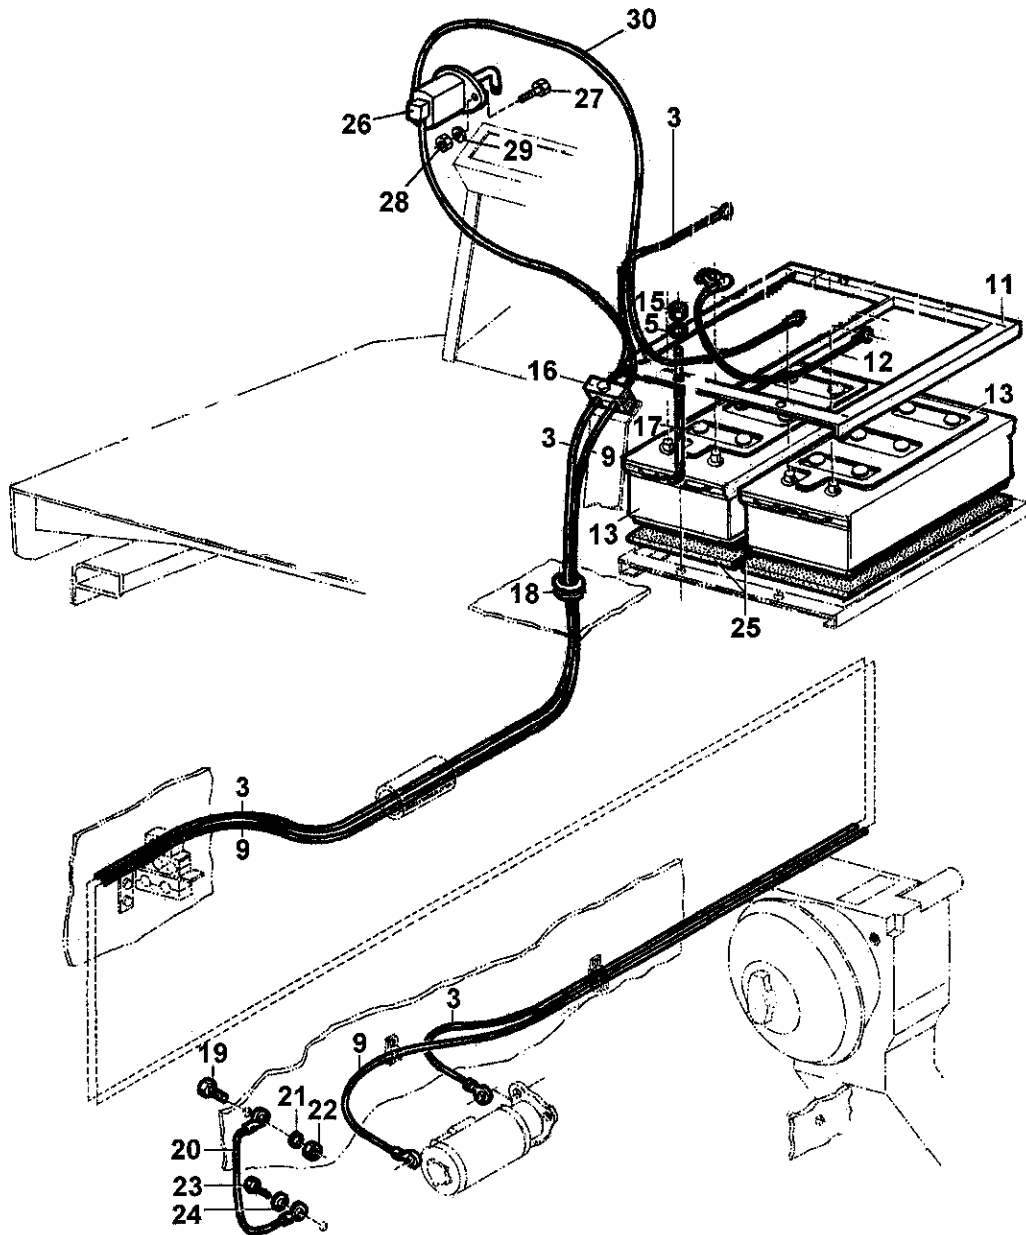

Battery, electrical circuit Battery, electrical circuit

Refer to Parts Online for the most up to date information. The printed information might be outdated.

Thu May 12 15:58:34 UTC 2022

Item	Part No.	Name	Qty	L	C	SN INFO
3	4700196757	Battery cable	1			
5	4700600008	Washer	6			
11	4700262365	Bracket	1			
12	4700196756	Battery cable	1			
13	4700927972	Battery	2			
15	4700571003	Nut UNC 3/8 - 16	4			
16	4700196810	Clamp	1			
17	4700250070	Fixing screw	4			
18	4700264321	Rubber grommet	1			
19	4700263835	Screw	1			
20	4700261606	Ground cable	1			
21	4700600009	Washer	1			
22	4700263836	Nut	1			
23	4700500035	Hex screw	1			
24	4700603003	Washer	1			
25	4700259933	Shim	2			
26	4700930150	Battery switch	1			
26	4700928021	Key	1			
27	4700500040	Screw, M6x20 mm 8.8 A2K	2			
28	4700586002	Lock nut M	2			
29	4700600004	Washer	2			
30	4700196803	Battery cable	1