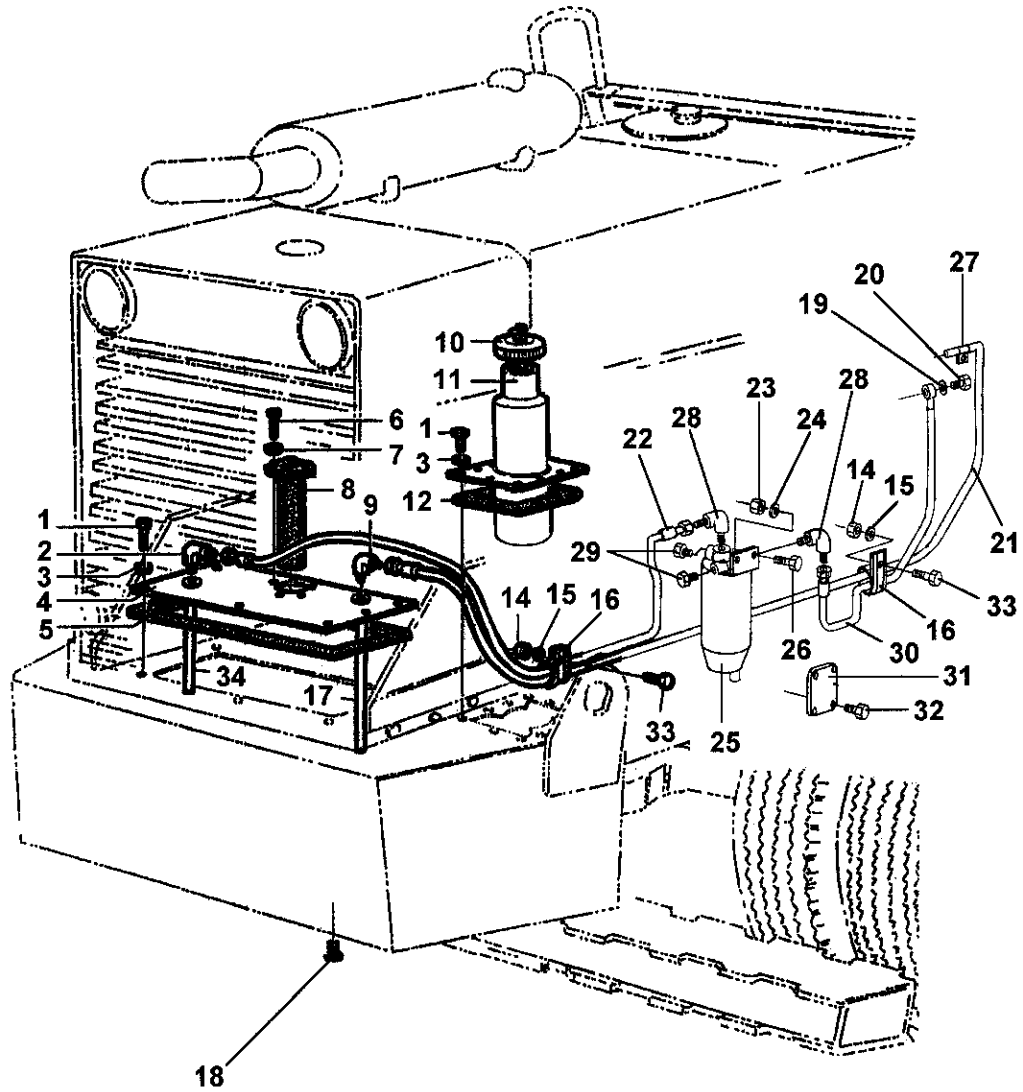

Fuel system Fuel system

Refer to Parts Online for the most up to date information. The printed information might be outdated.

Thu May 12 15:58:20 UTC 2022

Item	Part No.	Name	Qty	L	C	SN INFO
1	4700500019	Hexagon head screw M	34			
2	4700234340	Elbow 90°	1			
3	4700904229	Steel plain washer 8.4X16X1.5	34			
4	4700198031	Cover	1			
5	4700349880	O Ring	1			
6	4700813307	Screw	5			
7	4700604002	Spring washer 3/16"	5			
8	4700258313	Fuel gauche	1			
9	4700813435	Elbow 90	1			
10	4700373304	Cap	1			
11	4700197870	Cover	1			
12	4700349880	O Ring	1			
13	4700332152	Plug	2			
14	4700570004	Hexagon nut M	2			
15	4700615042	Conical spring washer	2			
16	4700921108	Clamp	2			
17	4700243745	Nipple	1			
18	4700813391	Magnetic plug	1			
19	4700230277	Copper washer 12,2x17,9x1,5	2			
20	4700267464	Banjo bolt	1			
21	4700198144	Hose	1			
22	4700198143	Hose	1			
23	4700586018	Hex bolt M06X020H 8.8 A2K	2			
24	4700603023	Washer	2			
25	4700198134	Fuel filter	1			
25	4700198200	Element filter separater	1			
26	4700500161	Screw M10x45	2			
27	4700313001	Hose clamp	1			
28	4700334558	Elbow 90G with O-ring	2			
29	4700332152	Plug	2			
30	4700198145	Hose	1			
31	4700381297	Cover	1			
32	4700500506	Screw, M8x30 mm 8.8 A2K	2			
33	4700500075	Screw, M6-1,0x25 mm 8.8	2			
34	4700243746	Nipple	1			

Refer to Parts Online for the most up to date information. The printed information might be outdated.

Thu May 12 15:58:20 UTC 2022