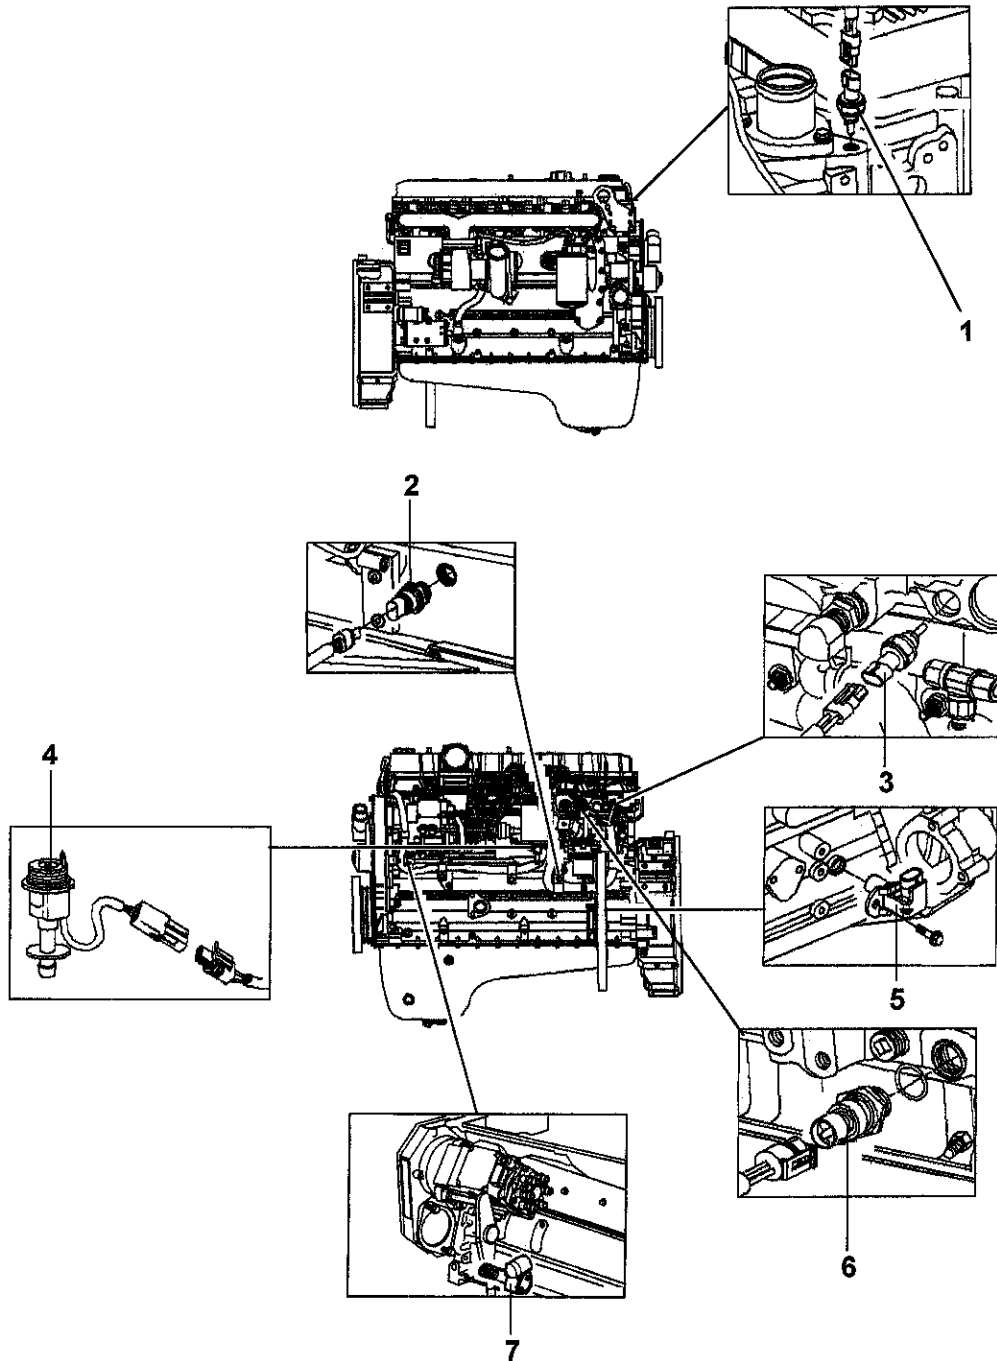

Engine sensor assembly Engine sensor assembly

Item	Part No.	Name	Qty	L	C	SN INFO
1	4700198263	Coolant temperature sensor	1			
2	4700198268	Oil pressure sensor	1			
3	4700198266	Intake manifold air temperature sensor	1			
4	4700198296	Water in fuel sensor	1			
5	4700198264	Engine speed sensor	1			
6	4700198267	Intake manifold pressure sensor	1			
7	4700198265	Engine position sensor	1			

Refer to Parts Online for the most up to date information. The printed information might be outdated.

Thu May 12 15:58:34 UTC 2022