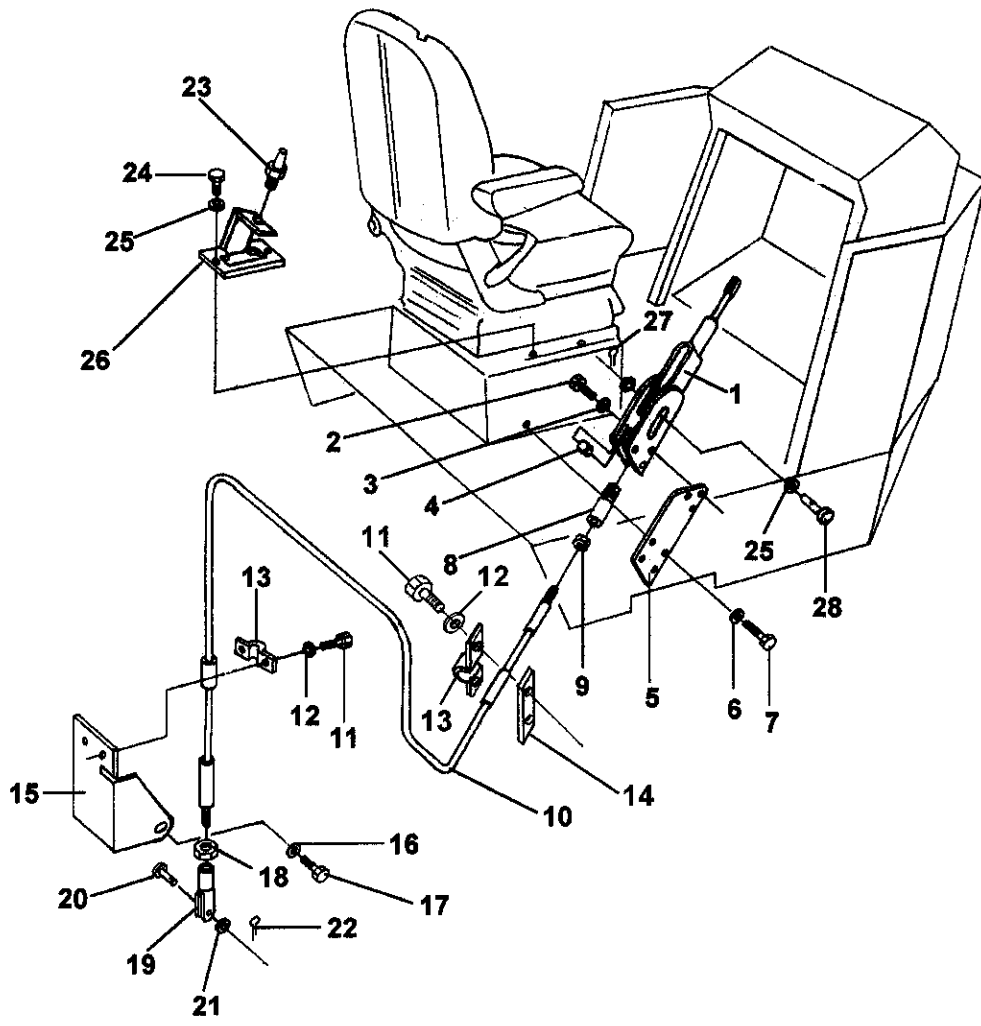

Parking brake control Parking brake control

Refer to Parts Online for the most up to date information. The printed information might be outdated.

Thu May 12 15:58:36 UTC 2022

Item	Part No.	Name	Qty	L	C	SN INFO
1	4700380392	Lever	1			
2	4700947684	Screw	3			
3	4700904230	Plain washer M10 10.5X22X2.0	3			
4	4700198090	Spacer	2			
5	4700197906	Support	1			
6	4700904231	Hexagon nut M	4			
7	4700500035	Hex screw	4			
8	4700198089	Terminal	1			
9	4700572002	Hexagon nut	1			
10	4700243882	Brake cable	1			
11	4700947679	Hexagon head screw	4			
12	4700904229	Steel plain washer 8.4X16X1.5	4			
13	4700813353	Clamp	2			
14	4700198095	Spacer	1			
15	4700191017	Support	1			
16	4700904231	Hexagon nut M	2			
17	4700947686	Hexagon head screw M	2			
18	4700572003	Hexagon nut	1			
19	4700813355	Fork link	1			
20	4700813362	Pin	1			
21	4700904230	Plain washer M10 10.5X22X2.0	1			
22	4700630008	Pin	1			
23	4700930197	Brake switch	1			
24	4700500019	Hexagon head screw M	2			
25	4700904229	Steel plain washer 8.4X16X1.5	6			
26	4700198201	Support	1			
27	4700630006	Cotter pin	1			
28	4700269154	Pin	1			

Refer to Parts Online for the most up to date information. The printed information might be outdated.

Thu May 12 15:58:36 UTC 2022