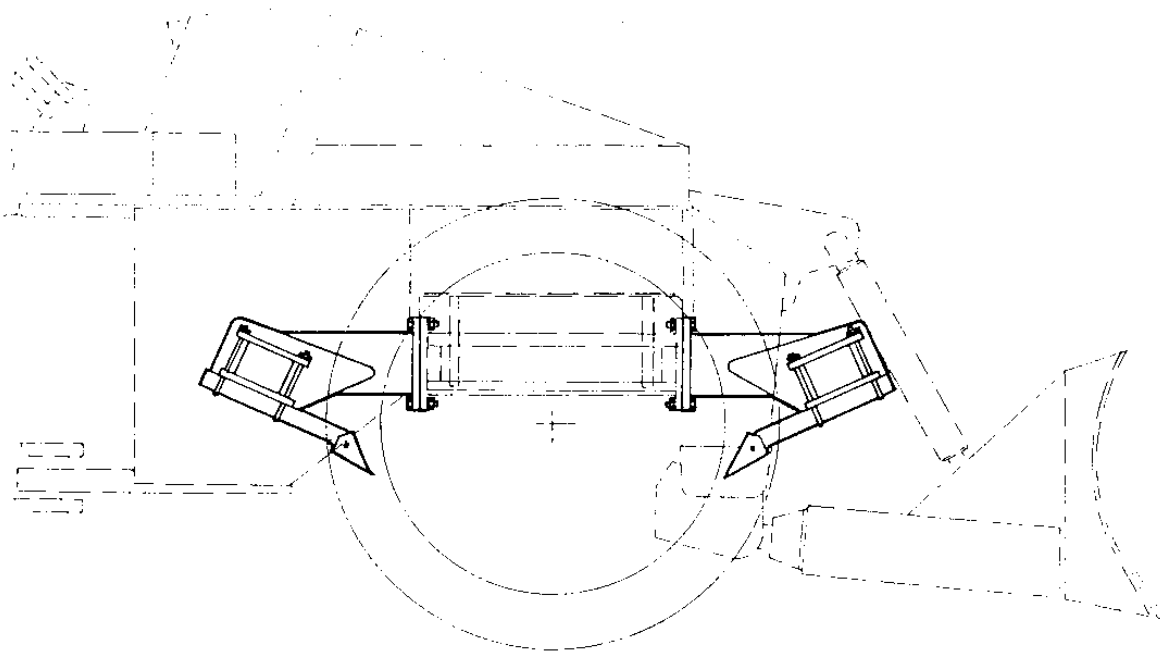

Front scrapers Front scrapers

Refer to Parts Online for the most up to date information. The printed information might be outdated.

Thu May 12 15:58:15 UTC 2022

Item	Part No.	Name	Qty	L	C	SN INFO
1	4700264006	Front arm	2			
2	4700925863	Hexagon nut M16x2	64			
3	4700603004	Washer	64			
4	4700262473	Scraper tooth	16			
5	4700262474	Pin	16			
6	4700262472	Support	16			
7	4700264021	Clamp	32			
8	4700264007	Front arm	1			
9	4700925208	Screw	24			
10	4700603022	Washer	24			
11	4700925867	Distance sleeve M 20 DIN 934 10.	24