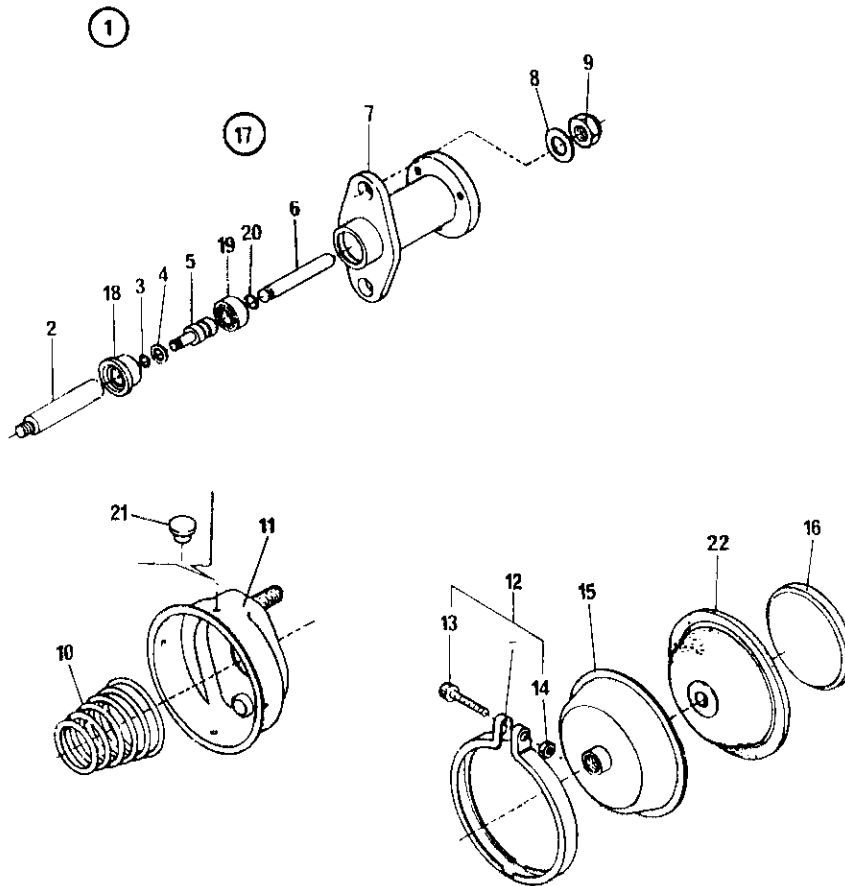

Brake chamber Knorr Brake chamber Knorr

Item	Part No.	Name	Qty	L	C	SN INFO
1	4700194402	Brake chamber	1			
2	4700195195	Shaft	1			
2	4700195195	Shaft	1			
3	4700195206	Retaining ring	1			
3	4700195206	Retaining ring	1			
4	4700195207	Spacer	1			
4	4700195207	Spacer	1			
5	4700195208	Pin	1			
5	4700195208	Pin	1			
6	4700195211	Shaft	1			
6	4700195211	Shaft	1			
7	4700195194	Locking flange	1			
7	4700195194	Locking flange	1			
8	4700195193	Washer	2			
8	4700195193	Washer	2			
9	4700195192	Lock nut	2			
9	4700195192	Lock nut	2			
10	4700195198	Spring	1			
10	4700195198	Spring	1			
11	4700195196	Cover	1			
11	4700195196	Cover	1			
12	4700195202	Clamp	1			
12	4700195202	Clamp	1			
13	4700195203	Screw	1			
13	4700195203	Screw	1			
14	4700195204	Hexagon nut	1			
14	4700195204	Hexagon nut	1			
15	4700195201	Roller	1			
15	4700195201	Roller	1			
16	4700195199	Piston	1			
16	4700195199	Piston	1			
17	4700195212	Repair kit	1			
17	4700195212	Repair kit	1			
18	4700195205	Gasket	1			
18	4700195205	Gasket	1			

Refer to Parts Online for the most up to date information. The printed information might be outdated.

Thu May 12 15:58:17 UTC 2022