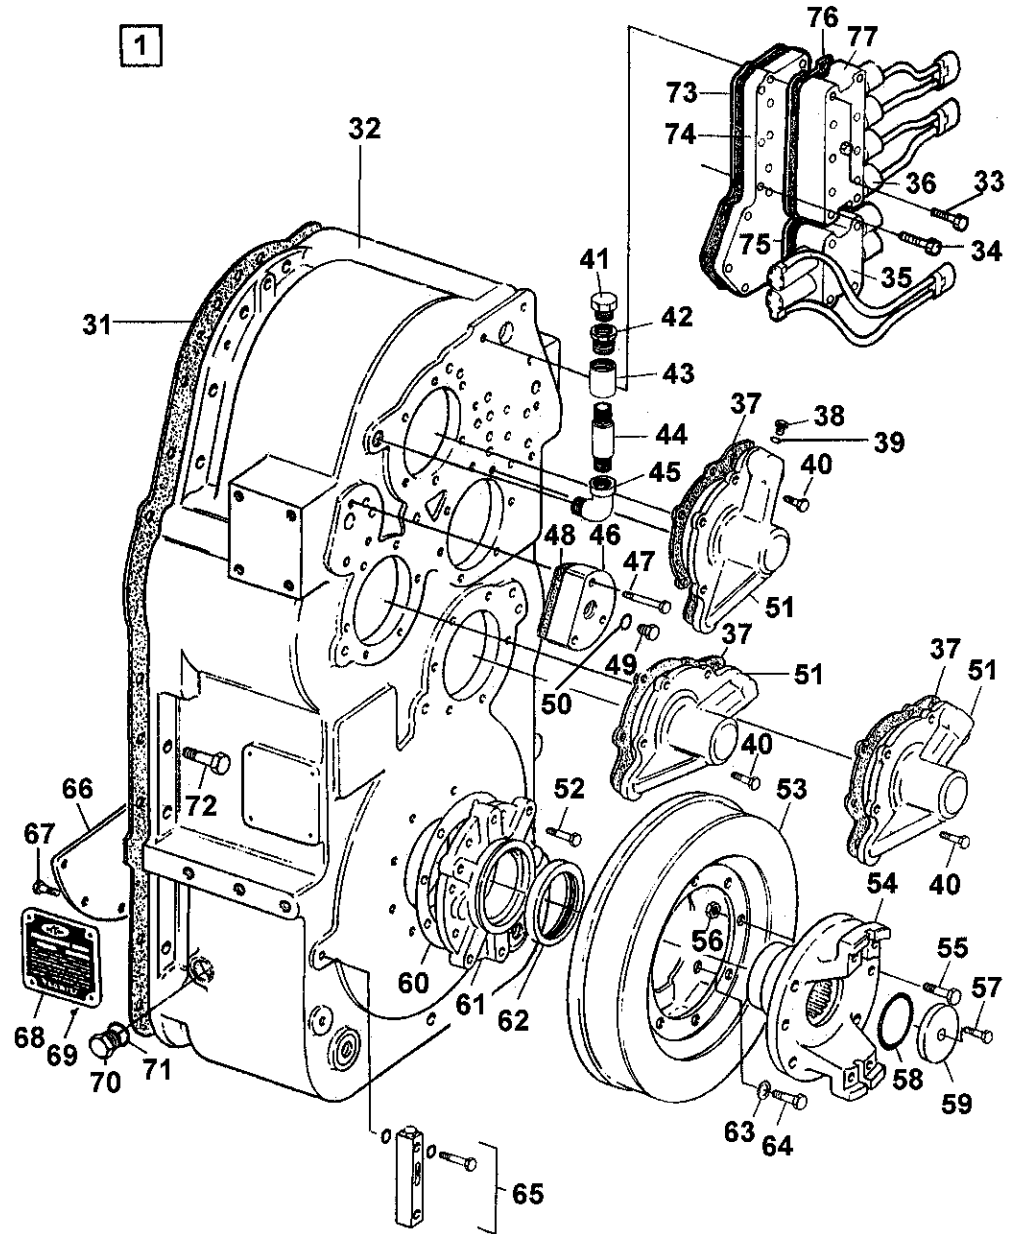

Transmission Transmission

Refer to Parts Online for the most up to date information. The printed information might be outdated.

Thu May 12 15:58:24 UTC 2022

Item	Part No.	Name	Qty	L	C	SN INFO
1	4700195568	Transmission	1			
31	4700190231	Gasket	1			
32	4700190232	Housing	1			
33	4700195803	Screw	14			
34	4700195804	Screw	11			
35	4700195805	Valve assembly	1			
36	4700190391	Solenoid	4			
37	4700190237	Gasket	3			
38	4700190238	Plug	3			
39	4700190239	Ring	3			
40	4700190240	Screw	18			
41	4700190241	Breather	1			
42	4700190242	Bushing	1			
43	4700190243	Coupling	1			
44	4700190245	Nipple	1			
45	4700190246	Elbow	1			
46	4700190247	Cover	1			
47	4700190221	Screw	3			
48	4700190248	Gasket	1			
49	4700190239	Ring	1			
50	4700190249	Ring	1			
51	4700190250	Cover	3			
52	4700190251	Screw	8			
53	4700190252	Parking brake	1			
54	4700190253	Fork link	1			
55	4700190254	Screw	6			
56	4700190255	Hexagon nut	6			
57	4700190218	Screw	1			
58	4700190216	Ring	1			
59	4700190217	Washer	1			
60	4700190256	Shim 0,005	CN			
60	4700190257	Shim 0,007	CN			
60	4700190258	Shim 0,020	CN			
61	4700190259	Seal ring carrier	1			
62	4700190260	Seal ring	1			

Refer to Parts Online for the most up to date information. The printed information might be outdated.

Thu May 12 15:58:24 UTC 2022