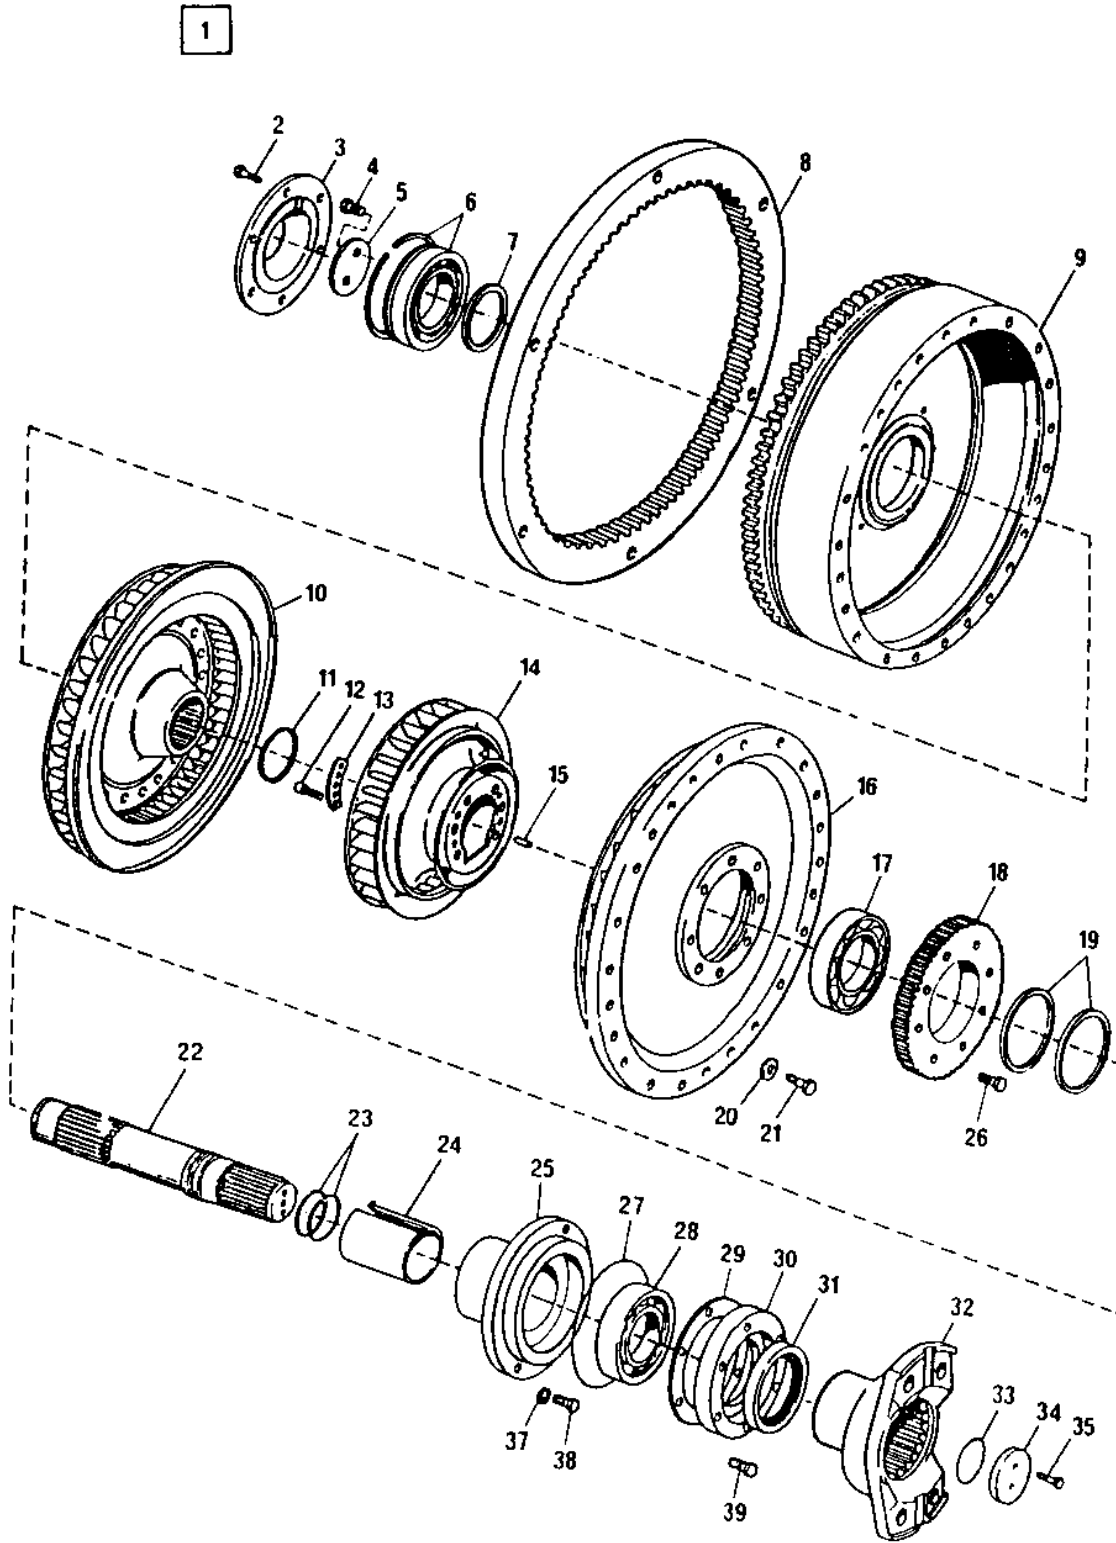

Torque converter Twin Disc Torque converter Twin Disc

Refer to Parts Online for the most up to date information. The printed information might be outdated.

Thu May 12 15:58:28 UTC 2022

Item	Part No.	Name	Qty	L	C	SN INFO
1	4700243129	Torque converter, cpl	1			
2	4700190449	Screw	6			
3	4700190450	Seal ring carrier	1			
4	4700190451	Screw	2			
5	4700190452	Washer	1			
6	4700190453	Bearing	1			
7	4700190454	Spacer	1			
8	4700190455	Ring gear	1			
9	4700190456	Housing rotation	1			
10	4700190457	Rotor	1			
11	4700190302	Ring	1			
12	4700190458	Screw	8			
13	4700190459	Fixing plate	1			
14	4700190460	Rotor guide	1			
15	4700190461	Cylindrical pin	6			
16	4700190462	Impeller wheel	1			
17	4700190463	Bearing	1			
18	4700190464	Driving gear	1			
19	4700190285	Ring	2			
20	4700190465	Washer	36			
21	4700190466	Screw	36			
22	4700190467	Shaft	1			
23	4700190468	Ring	2			
24	4700190469	Bushing	1			
25	4700190470	Flange	1			
26	4700190471	Screw	8			
27	4700190472	O-ring	1			
28	4700190473	Bearing	1			
29	4700190474	Gasket	1			
30	4700190475	Seal ring carrier	1			
31	4700190476	Seal ring	1			
32	4700190477	Fork link	1			
33	4700190478	O-ring	1			
34	4700190479	Washer	1			
35	4700190380	Gasket	3			

Refer to Parts Online for the most up to date information. The printed information might be outdated.

Thu May 12 15:58:28 UTC 2022