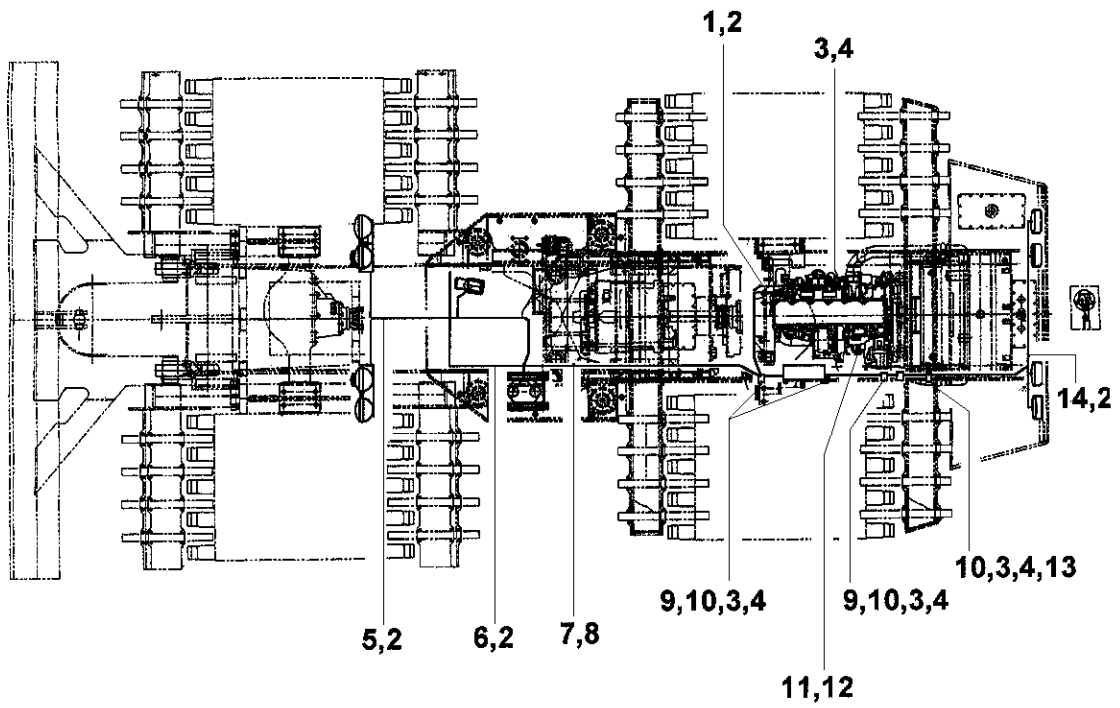

Electric system Electric system

Refer to Parts Online for the most up to date information. The printed information might be outdated.

Thu May 12 15:58:31 UTC 2022

Item	Part No.	Name	Qty	L	C	SN INFO
1	4700198107	Cable harness	1	A		
2	4700313041	Cable tie	40			
3	4700904228	Steel plain washer	49			
4	4700586002	Lock nut M	12			
5	4700198105	Cable harness	1	A		
6	4700198102	Cable harness,relays	1	A		
7	4700198103	Cable harness, main	1	B		
8	4700313102	Cable ties	10			
9	4700921108	Clamp	6			
10	4700500015	Hexagon head screw M	4			
11	4700256485	Reducing nipple	1			
12	4700930139	Oil pressure switch	1			
13	4700921028	Pipe clamp	1			
14	4700198104	Cable harness, rear	1			

Comments for Page: Electric system

(L)OCAL REMARKS

A | en_US | Supplied with 198100

B | en_US | Supplied with 198103