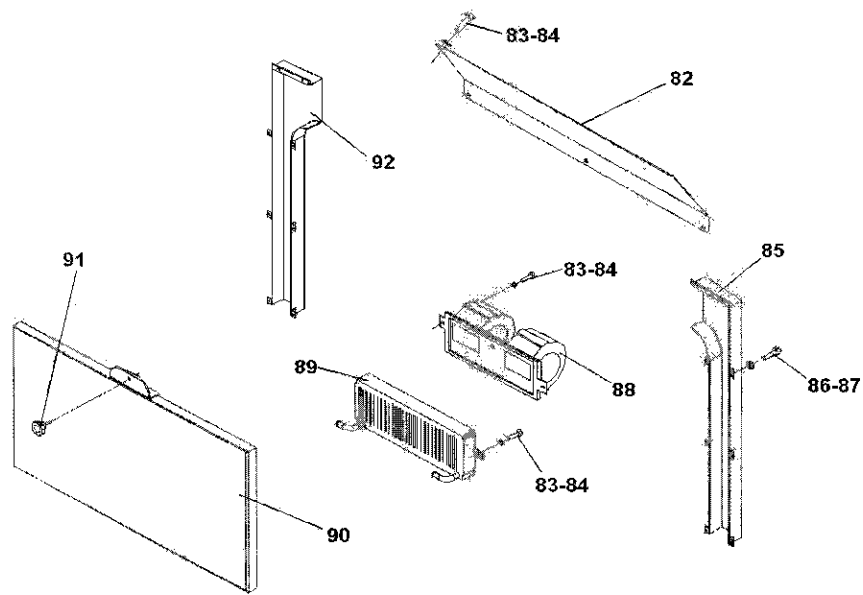

Cab, cpl 198290 Cab, cpl 198290

Refer to Parts Online for the most up to date information. The printed information might be outdated.

Thu May 12 15:58:42 UTC 2022

Item	Part No.	Name	Qty	L	C	SN INFO
82	4700199086	Cover	1			
83	4700199057	Screw M8x25	10			
84	4700199058	Washer 8mm	10			
85	4700199086	Cover	1			
86	4700199021	Screw 3/16"x1/2"	10			
87	4700199061	Washer 5mm	16			
88	4700199087	Motor 12V	1			
89	4700262508	Radiator	1			
90	4700199088	Cover assembly	1			
91	4700199089	Handle	1			
92	4700199090	Cover	1