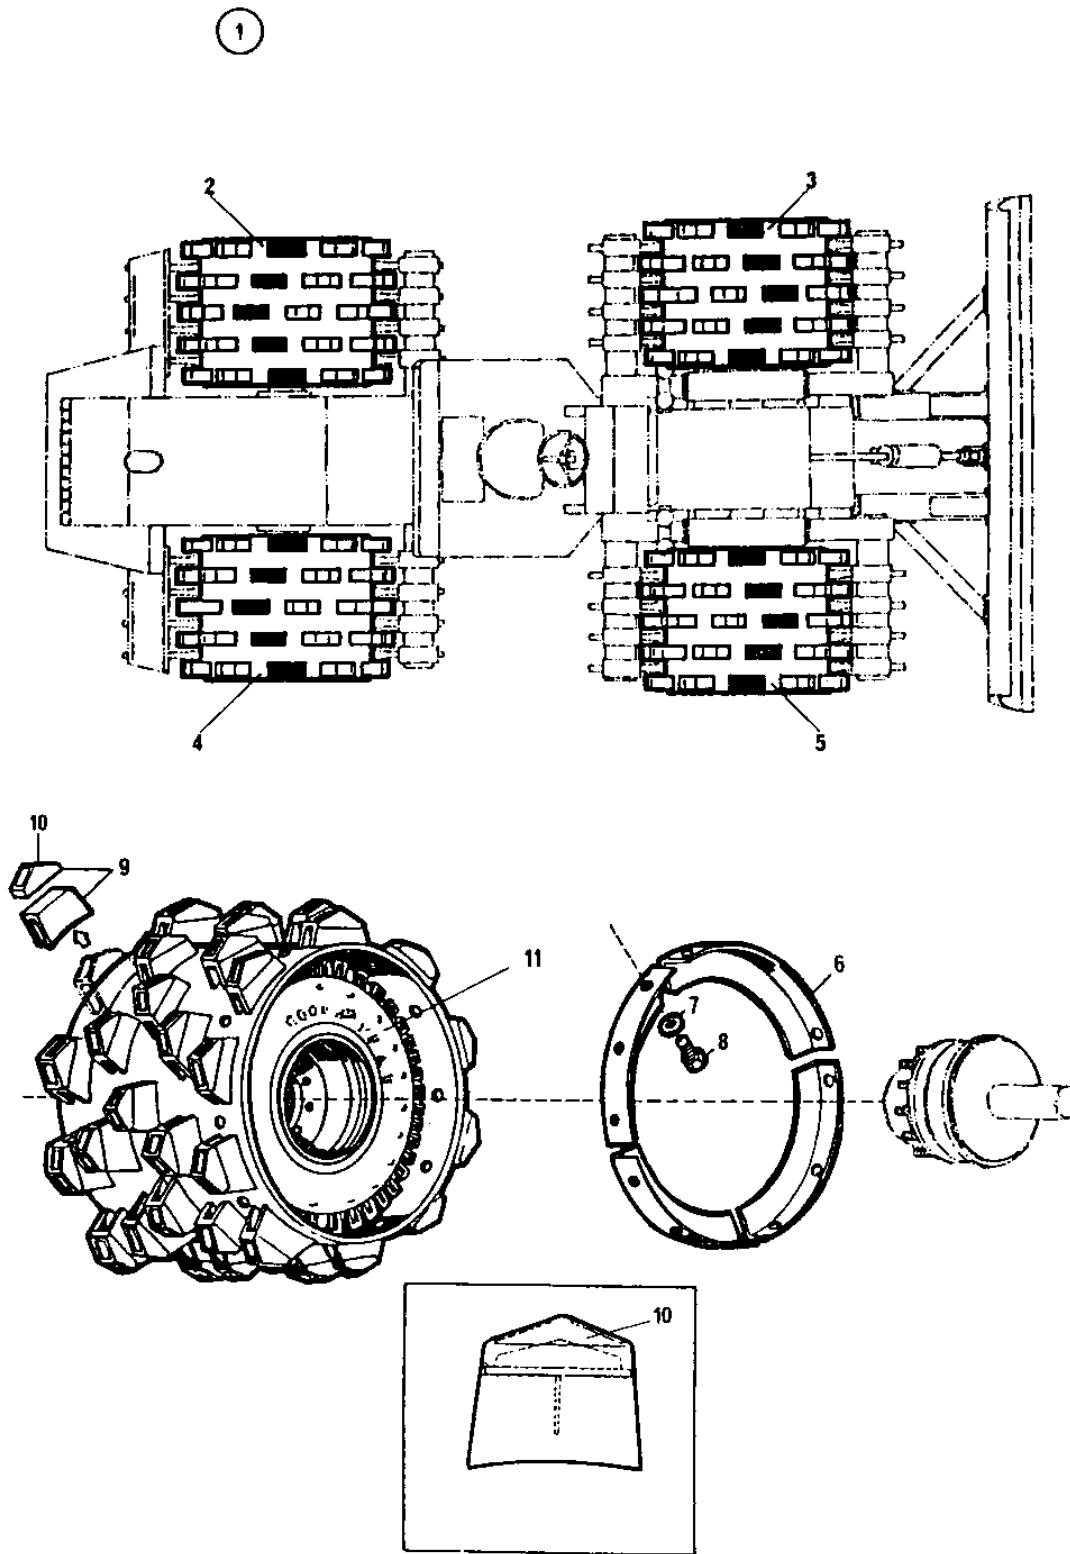

Padfoot roller (BR-F) Padfoot roller (BR-F)

Refer to Parts Online for the most up to date information. The printed information might be outdated.

Thu May 12 15:58:19 UTC 2022

Item	Part No.	Name	Qty	L	C	SN INFO
1	4700240828	Compact wheel kit (60BR-F)	1			
2	4700240832	Rear left padfoot drum	1			
3	4700240830	Front left padfoot drum	1			
4	4700240831	Rear right padfoot drum	1			
5	4700240829	Front right padfoot drum	1			
6	4700260083	Lock	16			
7	4700603004	Washer	48			
8	4700500093	Hex. screw	48			
9	4700240833	Padfoot	60			
10	4700240834	Foot tip	60			
11	-	Wheel and tyre ass'y	4			

Refer to Parts Online for the most up to date information. The printed information might be outdated.

Thu May 12 15:58:19 UTC 2022