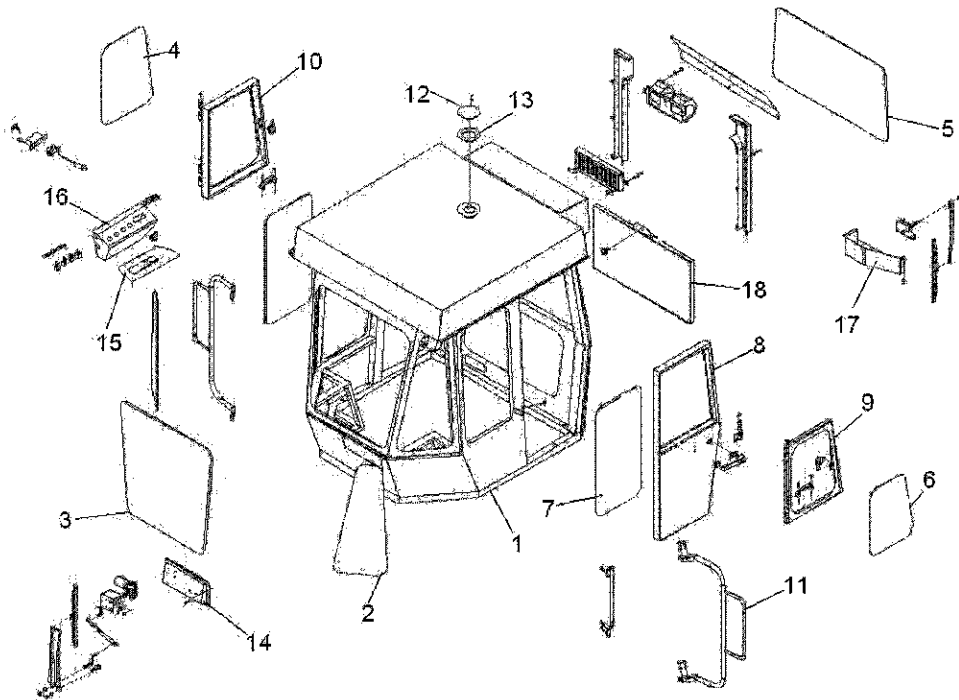

Cab, cpl 198290 Cab, cpl 198290

Refer to Parts Online for the most up to date information. The printed information might be outdated.

Thu May 12 15:58:41 UTC 2022

Item	Part No.	Name	Qty	L	C	SN INFO
1	4700198341	Structure	1			
2	4700199022	Side glass	2			
3	4700199023	Front wind shield	1			
4	4700199024	Window glass	1			
5	4700199025	Rear wind shield	1			
6	4700199026	Door window glass	1			
7	4700199027	Side glass	2			
8	4700199028	Door assembly	1			
9	4700199029	Door window	1			
10	4700199030	Window	1			
11	4700199031	Rear view mirror support	1			
12	4700199032	Cover	1			
13	4700199033	Rubber gasket	1			
14	4700199034	Windshield wiper box	1			
15	4700199035	Cover assembly	1			
16	4700199036	Board	1			
17	4700199037	Rear windshield motor box	1			
18	4700199038	Cover	1			

Refer to Parts Online for the most up to date information. The printed information might be outdated.

Thu May 12 15:58:41 UTC 2022