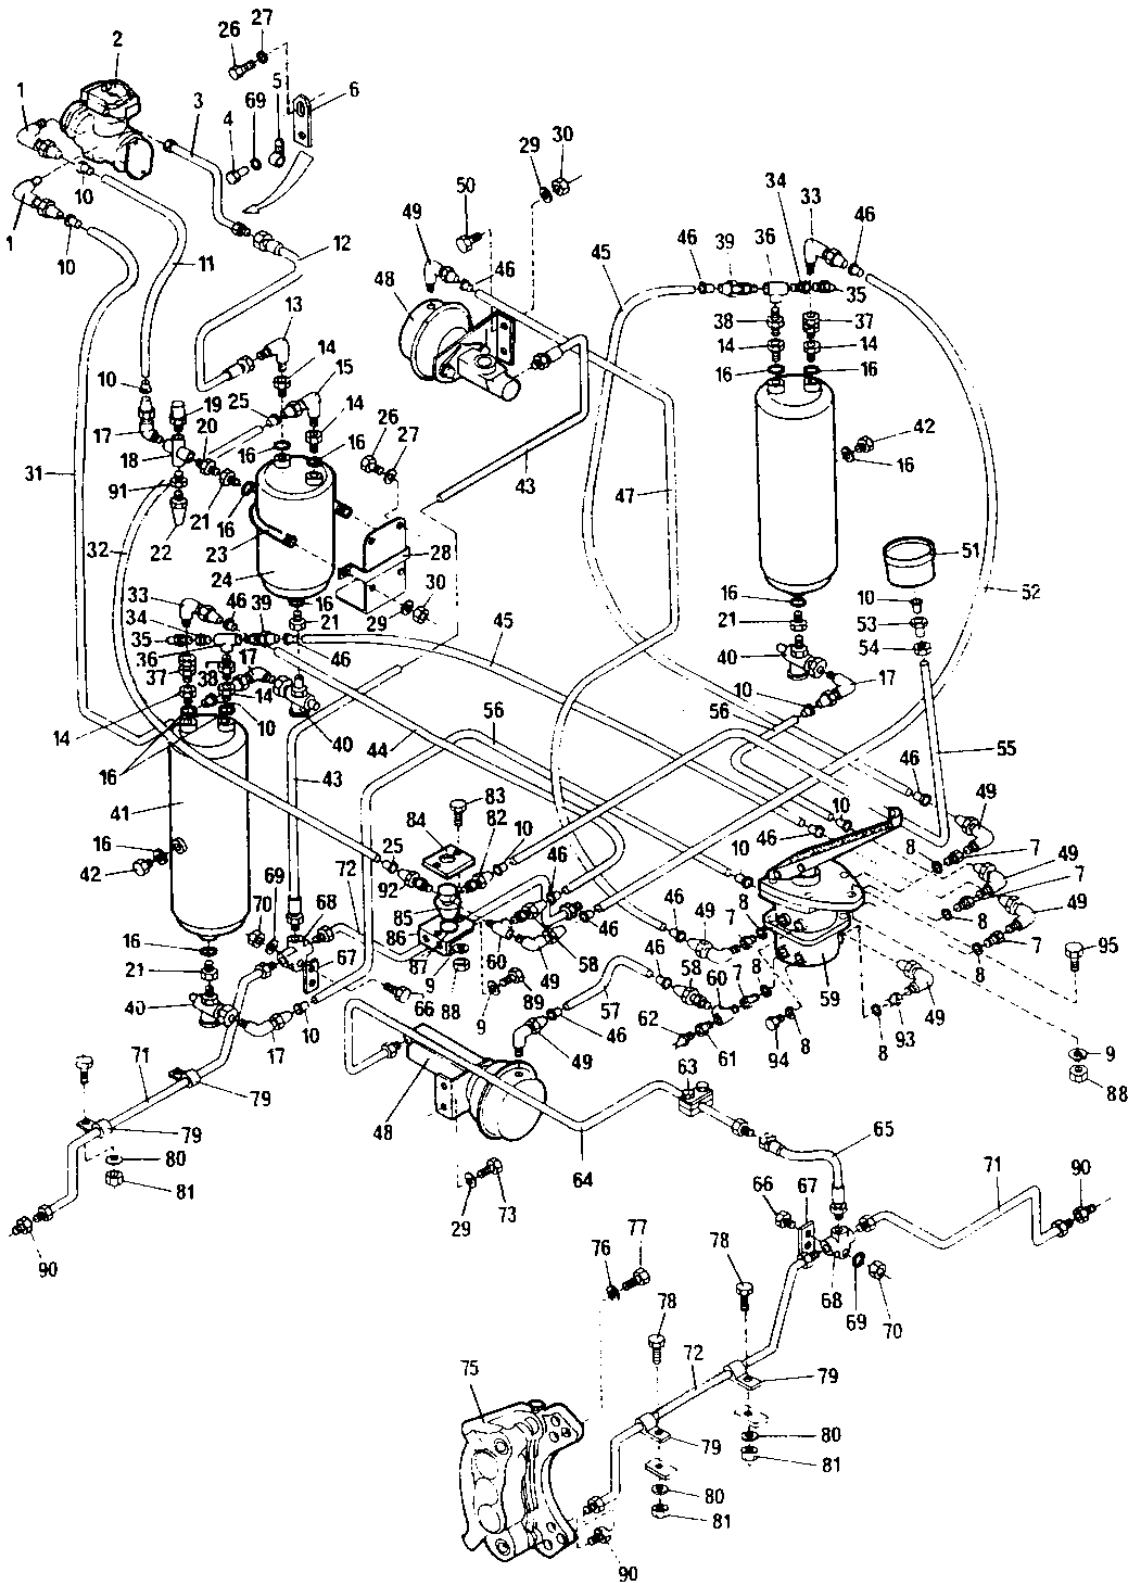

Brake circuit Brake circuit

Refer to Parts Online for the most up to date information. The printed information might be outdated.

Thu May 12 15:58:16 UTC 2022

Item	Part No.	Name	Qty	L	C	SN INFO
1	4700249608	Adapter 90G	2			
2	-	Coolant	1			
3	4700198138	Tube	1			
4	4700500012	Hexagon head screw M	1			
5	4700921931	Clamp	1			
6	4700198218	Support	1			
7	4700190902	Reducing adapter	4			
8	4700330330	Copper washer	8			
9	4700904228	Steel plain washer	7			
10	4700920783	Insert	10			
11	4700247154	Hytron tube 1/4"model	1	A		
12	4700195885	Hydraulic hose	1			
13	4700234719	Adapter	1			
14	4700234729	Reducing nipple	6			
15	4700194212	Elbow	1			
16	4700330333	Copper washer	12			
17	4700920792	Brake connection	5			
18	4700192803	Connection	1			
19	4700333062	Safety valve	1			
20	4700234257	Nipple	1			
21	4700249872	Reducing adapter	4			
22	4700401106	Filler Pipe	1			
23	4700194366	Clamp	1			
24	4700194236	Air tank	1			
25	4700920786	Insert	2			
26	4700947686	Hexagon head screw M	6			
27	4700904231	Hexagon nut M	10			
28	4700194627	Support	1			
29	4700904231	Hexagon nut M	10			
30	4700570006	Hexagon nut	4			
31	4700247154	Hytron tube 1/4"model	1	B		
32	4700247153	Hytron tube 5/8"model	1	C		
33	4700191921	Elbow	2			
34	4700240533	Support	8			
35	4700415350	Low pressure indicator	2			

Refer to Parts Online for the most up to date information. The printed information might be outdated.

Thu May 12 15:58:16 UTC 2022