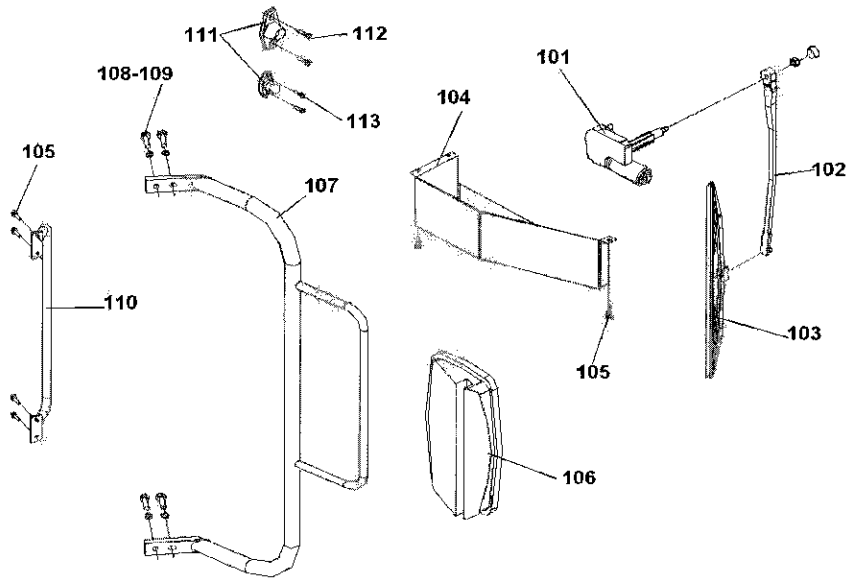

Cab, cpl 198290 Cab, cpl 198290

Refer to Parts Online for the most up to date information. The printed information might be outdated.

Thu May 12 15:58:42 UTC 2022

Item	Part No.	Name	Qty	L	C	SN INFO
101	4700199097	Electric motor	1			
102	4700199098	Windshield wiper arm	1			
103	4700199099	Windshield wiper	1			
104	4700199037	Rear windshield motor box	1			
105	4700199047	Screw M6x20	7			
106	4700199100	Rear view mirror	1			
107	4700199031	Rear view mirror support	1			
108	4700199101	Screw M10x20	4			
109	4700199102	Washer 10mm	4			
110	4700199103	Handle	1			
111	4700199104	Fastener	1			
112	4700199021	Screw 3/16"x1/2"	2			
113	4700199021	Screw 3/16"x1/2"	2			
114	4700199105	Rear view mirror inner	1			
115	4700199106	Metal shield	1