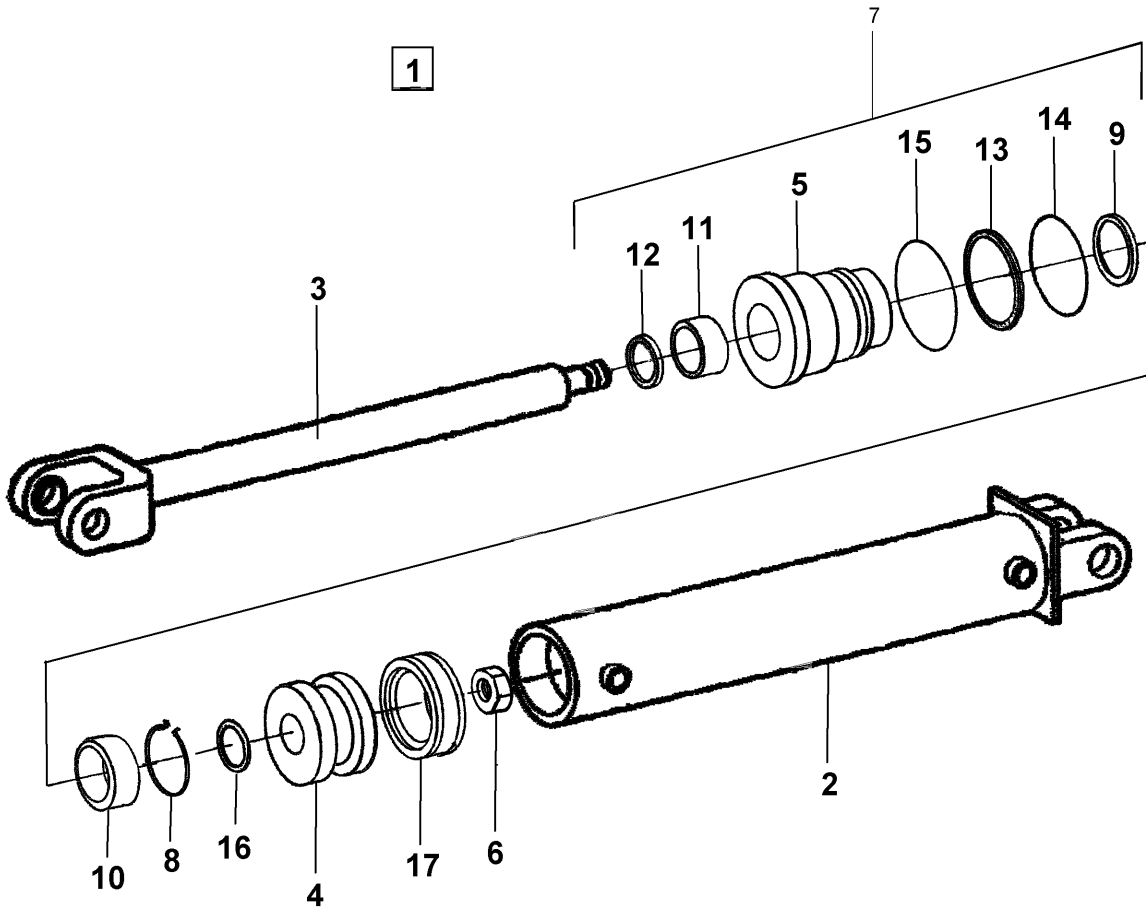

Steering hydraulic cylinder From 703B823 Steering hydraulic cylinder

Refer to Parts Online for the most up to date information. The printed information might be outdated.

Thu May 12 15:58:30 UTC 2022

Item	Part No.	Name	Qty	L	C	SN INFO
1	-	Steering hydraulic cilinder	1			
2	-	Cylinder tube	1			
3		Rod Mouting	1			
4		Piston	1			
5		Rod guide	1			
6	4700199223	Lock nut	1			
7	4700199138	Seal kit	1			
8	4700199222	Lock ring	1			
9	4700199221	Nylon ring	1			
10	4700199220	Gasket	1			
11	4700199217	Guide ring	2			
12	4700922045	Scraper ring	1			
13		Ring	1			
14		O-ring	1			
15	4700199229	O-ring	1			
16	4700160218	O-ring	1			
17	4700199228	Seal	1			

Refer to Parts Online for the most up to date information. The printed information might be outdated.

Thu May 12 15:58:30 UTC 2022