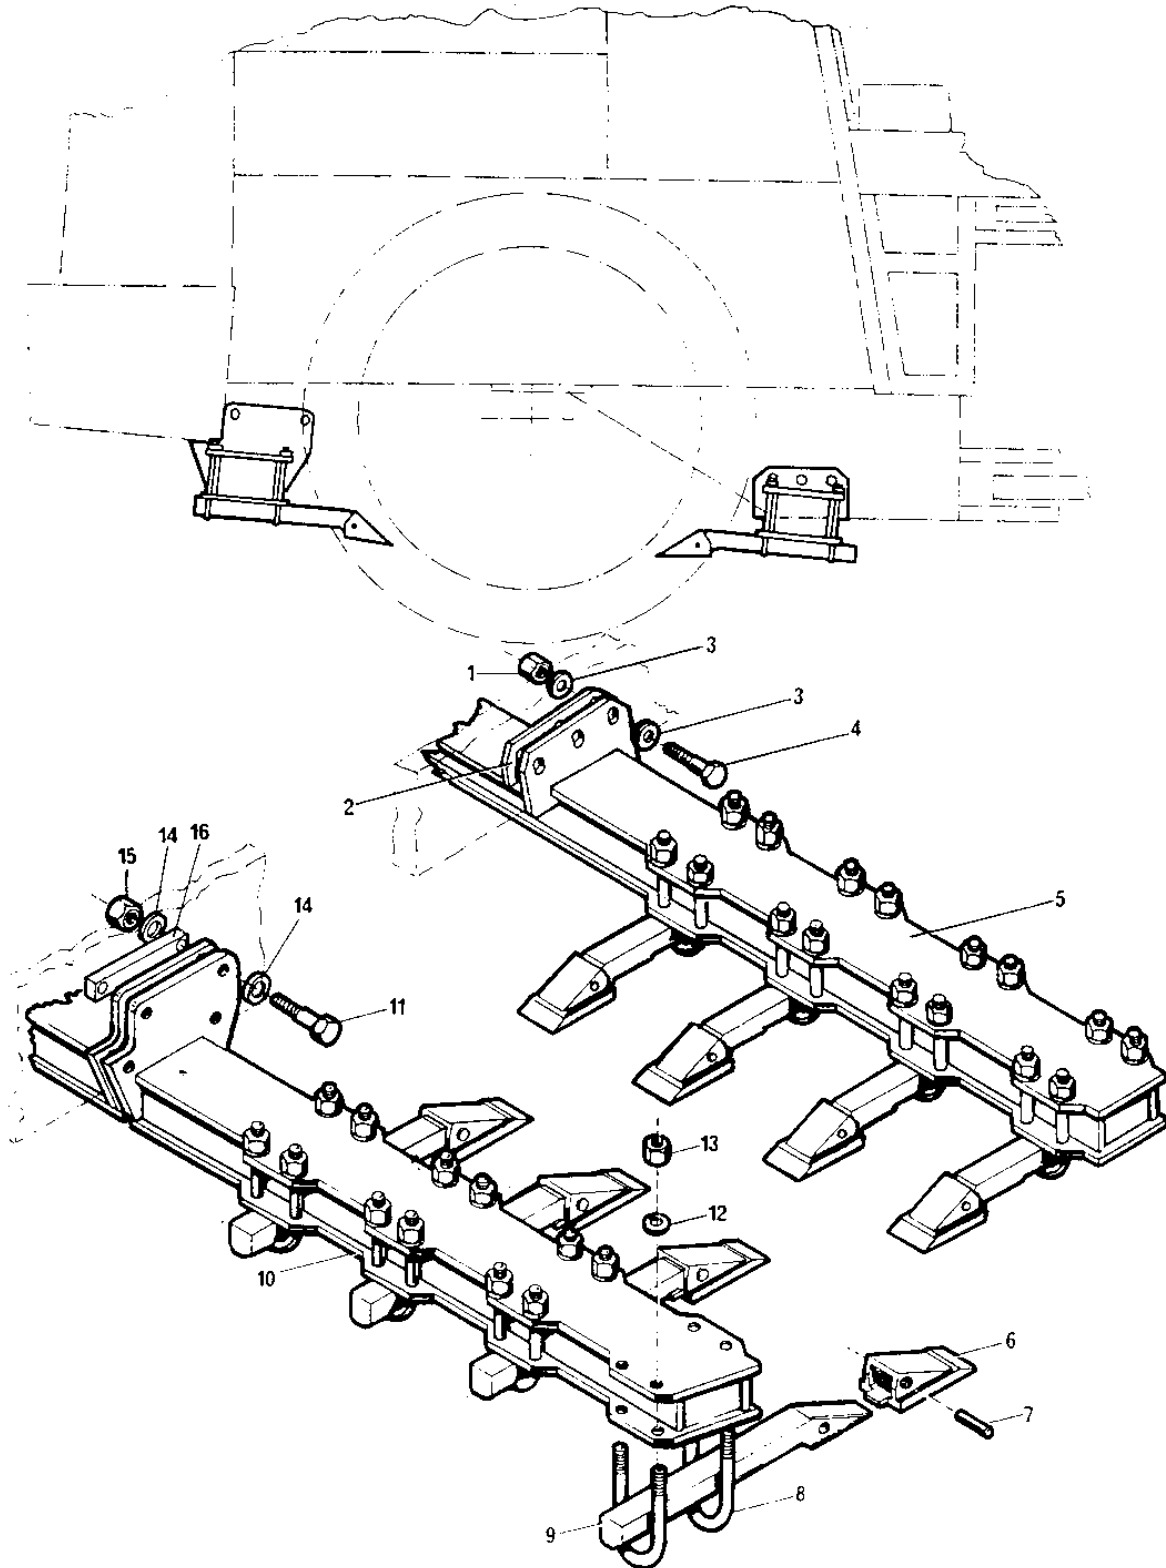

Rear scrapers Rear scrapers

Refer to Parts Online for the most up to date information. The printed information might be outdated.

Thu May 12 15:58:15 UTC 2022

Item	Part No.	Name	Qty	L	C	SN INFO
1	4700925867	Distance sleeve M 20 DIN 934 10.	6			
2	4700262480	Shim	CN			
3	4700603022	Washer	12			
4	4700925209	Screw	6			
5	4700264049	Support	1			
6	4700262473	Scraper tooth	16			
7	4700262474	Pin	16			
8	4700264021	Clamp	32			
9	4700262472	Support	16			
10	4700196592	Support	1			
11	4700925208	Screw	8			
12	4700603004	Washer	64			
13	4700925863	Hexagon nut M16x2	64			
14	4700603022	Washer	16			
15	4700925867	Distance sleeve M 20 DIN 934 10.	1			
16	4700196605	Spacer	2