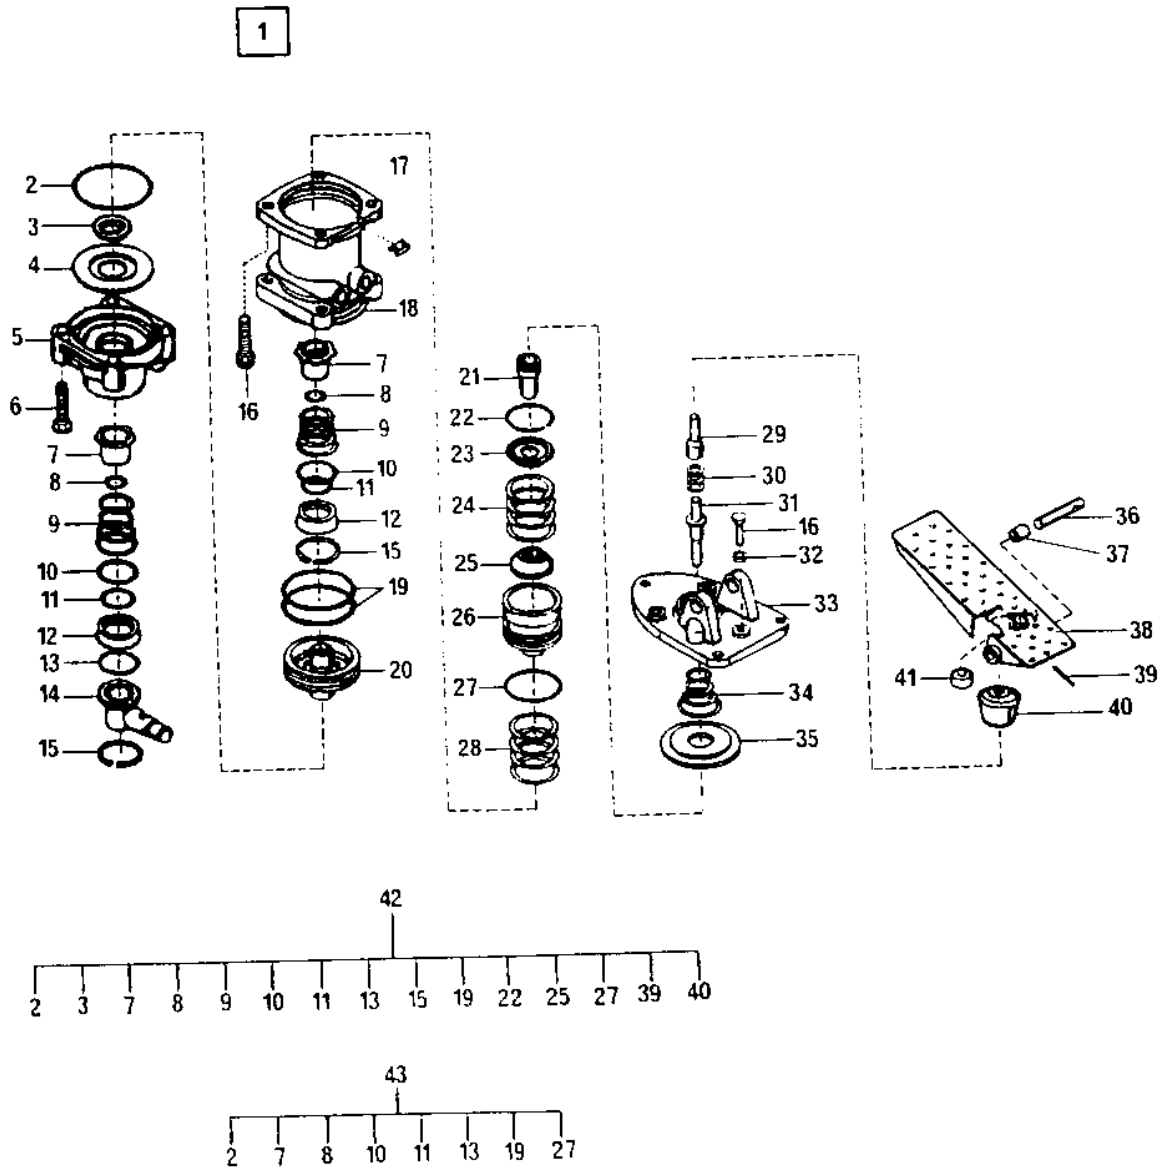

Brake valve Knorr Brake valve Knorr

Item	Part No.	Name	Qty	L	C	SN INFO
1	4700195778	Brake pedal	1			
2	4700196159	O-ring	1			
2	4700196159	O-ring	1			
3	4700196158	Gasket	1			
3	4700196158	Gasket	1			

Refer to Parts Online for the most up to date information. The printed information might be outdated.

Thu May 12 15:58:17 UTC 2022