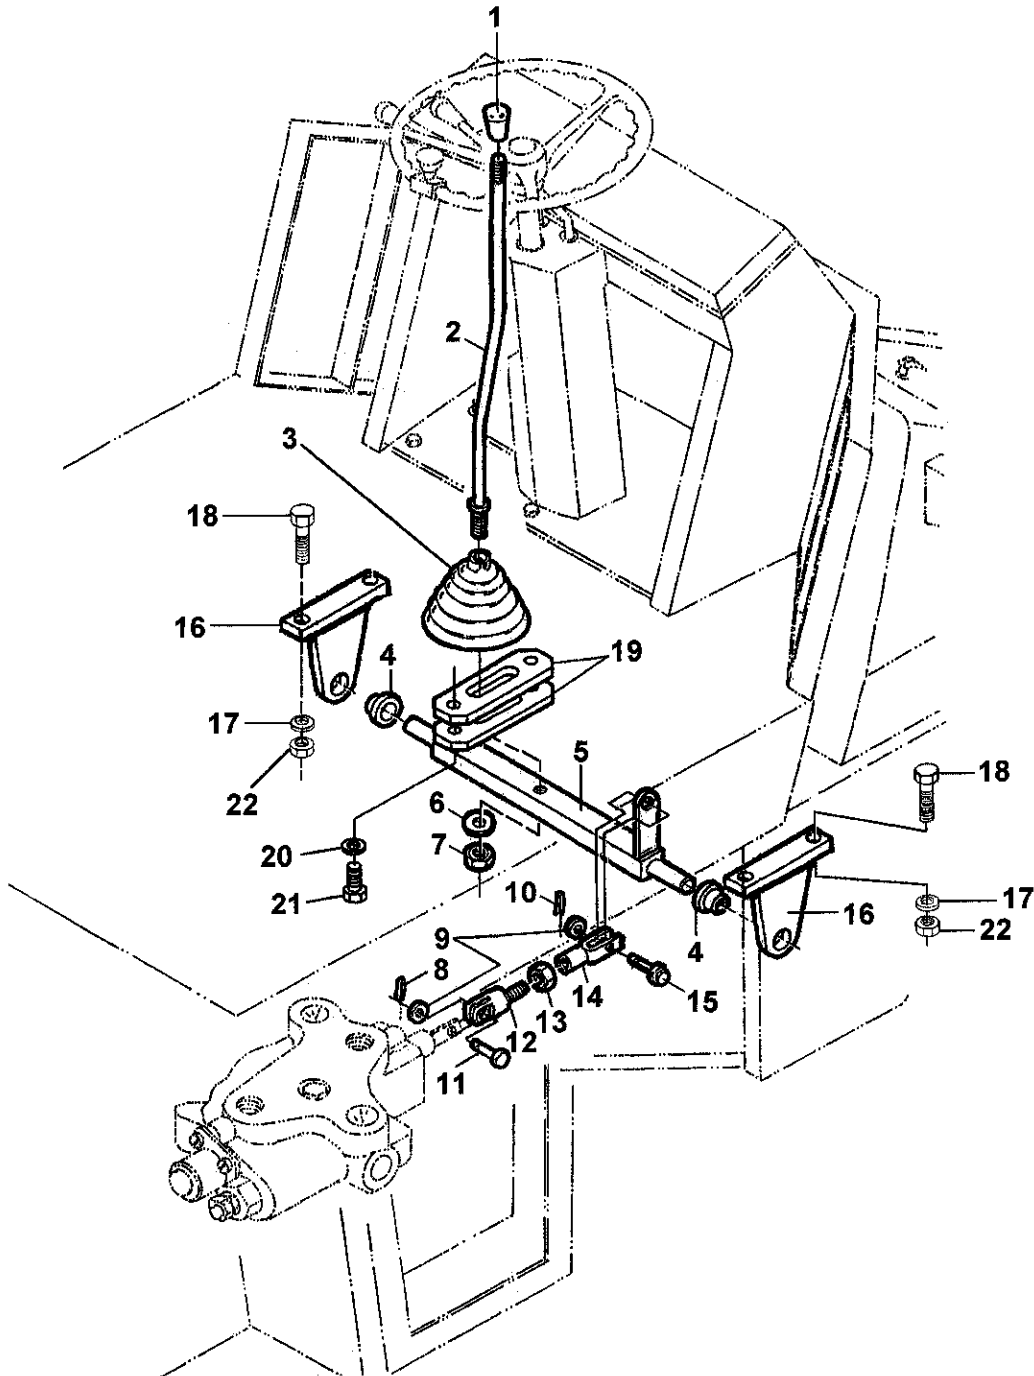

Blade control Blade control

Refer to Parts Online for the most up to date information. The printed information might be outdated.

Thu May 12 15:58:37 UTC 2022

Item	Part No.	Name	Qty	L	C	SN INFO
1	4700195941	Ball	1			
2	4700269362	Control lever	1			
3	4700920931	Boot	1			
4	4700269113	Bushing	2			
5	4700197963	Shaft, cpl	1			
6	4700904793	Steel plain washer	1			
7	4700586116	Nut	1			
8	4700630031	Cotter pin	1			
9	4700904229	Steel plain washer 8.4X16X1.5	2			
10	4700630005	Cotter pin	1			
11	4700259265	Pin	1			
12	4700269049	Rod	1			
13	4700572002	Hexagon nut	1			
14	4700813369	Fork link	1			
15	4700260734	Pin	1			
16	4700269117	Bearing housing	1			
17	4700904230	Plain washer M10 10.5X22X2.0	4			
18	4700513014	Hex. socket countersunk screw	4			
19	4700196510	Plate	2			
20	4700904640	Steel plain washer	2			
21	4700500021	Hexagon head screw M	2			
22	4700570006	Hexagon nut	4