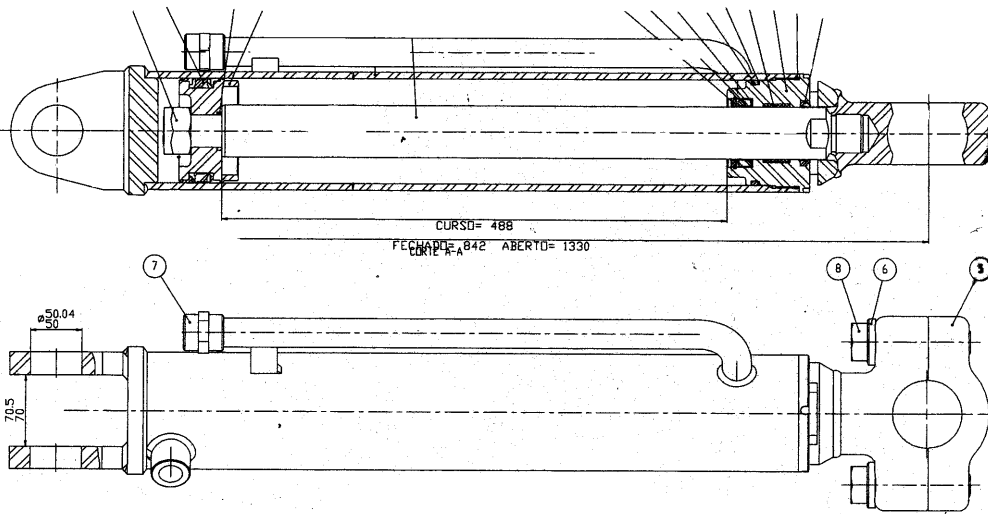

Blade Hydraulic cylinder From 703B823 Blade Hydraulic cylinder

Refer to Parts Online for the most up to date information. The printed information might be outdated.

Thu May 12 15:58:29 UTC 2022

Item	Part No.	Name	Qty	L	C	SN INFO
1	-	Blade Hydraulic cylinder	1			
2	-	Cylinder tube	1			
3	4700199227	Rod ass'y	1			
4	4700199226	Piston	1			
5	4700199225	Rod guid	1			
6	4700199224	Cap	1			
7	4700603005	Washer	2			
8	4700199219	Nipple	1			
9	4700500152	Screw M24-3x100 10.9	2			
10	4700196713	Seal	1			
11	4700199223	Lock nut	1			
12	4700199136	Seal kit	1			
13	4700199222	Lock ring	1			
14	4700199221	Nylon ring	1			
15	4700199220	Gasket	1			
16	4700190756	O-ring	1			
17	4700199218	O-ring	1			
18	4700922045	Scraper ring	1			
19	4700199217	Guide ring	1			
20	4700199216	Ring	1			
21	4700160218	O-ring	1			

Refer to Parts Online for the most up to date information. The printed information might be outdated.

Thu May 12 15:58:29 UTC 2022