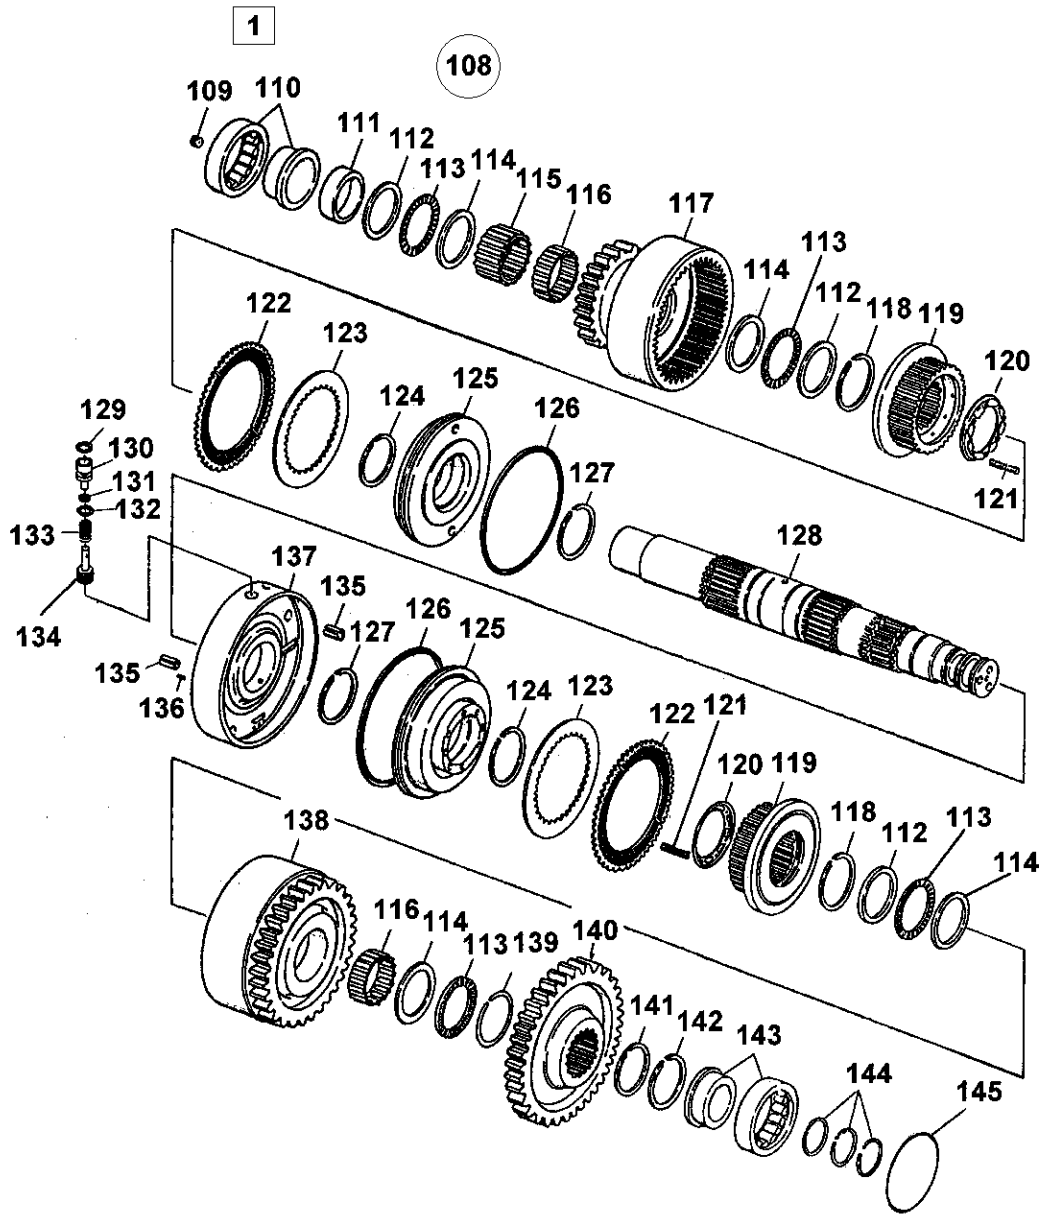

Transmission Transmission

Refer to Parts Online for the most up to date information. The printed information might be outdated.

Thu May 12 15:58:25 UTC 2022

Item	Part No.	Name	Qty	L	C	SN INFO
1	4700195568	Transmission	1			
108	4700190305	Clutch, cpl	1			
109	4700190306	Plug	1			
110	4700190272	Bearing	1			
111	4700190307	Spacer	1			
112	4700190275	Washer	3			
113	4700190274	Bearing	4			
114	4700190275	Washer	4			
115	4700190276	Bearing	1			
116	4700190277	Bearing	2			
117	4700190278	Gear and driver ring	1			
118	4700190280	Ring	2			
119	4700190281	Clutch hub	2			
120	4700190282	Seal ring	2			
121	4700190308	Spring	16			
122	4700190283	Clutch plate	16			
123	4700190284	Steel plate	16			
124	4700190285	Ring	2			
125	4700190286	Piston	2			
126	4700190287	Ring	2			
127	4700190280	Ring	2			
128	4700190309	Shaft	1			
129	4700190289	Ring	2			
130	4700190290	Bushing	2			
131	4700190291	Support	2			
132	4700190292	Shim	CN			
132	4700190293	Shim	CN			
133	4700190294	Spring	2			
134	4700190295	Valve	2			
135	4700190296	Gasket	2			
136	4700190297	Lock pin	4			
137	4700190298	Housing	1			
138	4700190299	Gear set	1			
139	4700190300	Ring	1			
140	4700190301	Gear	1			

Refer to Parts Online for the most up to date information. The printed information might be outdated.

Thu May 12 15:58:25 UTC 2022