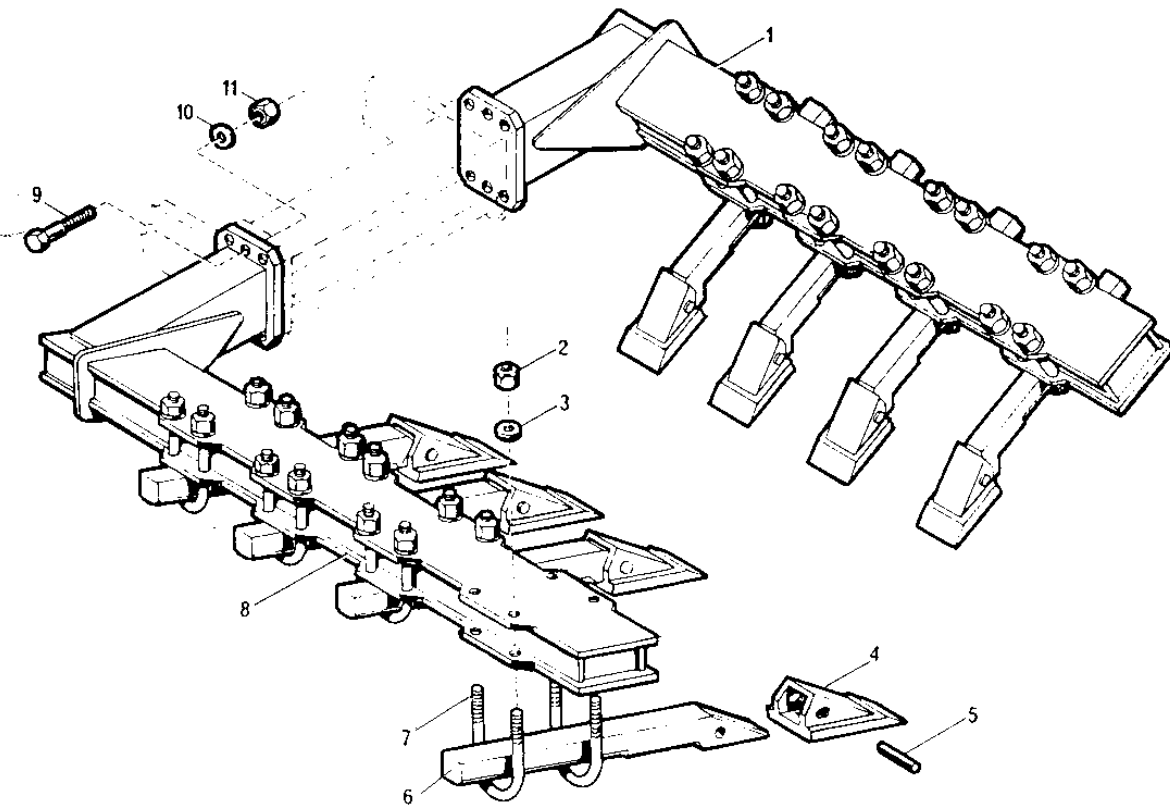

Front scrapers Front scrapers

Refer to Parts Online for the most up to date information. The printed information might be outdated.

Thu May 12 15:58:15 UTC 2022

Item	Part No.	Name	Qty	L	C	SN INFO
1	4700264006	Front arm	2			
2	4700925863	Hexagon nut M16x2	64			
3	4700603004	Washer	64			
4	4700262473	Scraper tooth	16			
5	4700262474	Pin	16			
6	4700262472	Support	16			
7	4700264021	Clamp	32			
8	4700264007	Front arm	1			
9	4700925208	Screw	24			
10	4700603022	Washer	24			
11	4700925867	Distance sleeve M 20 DIN 934 10.	24