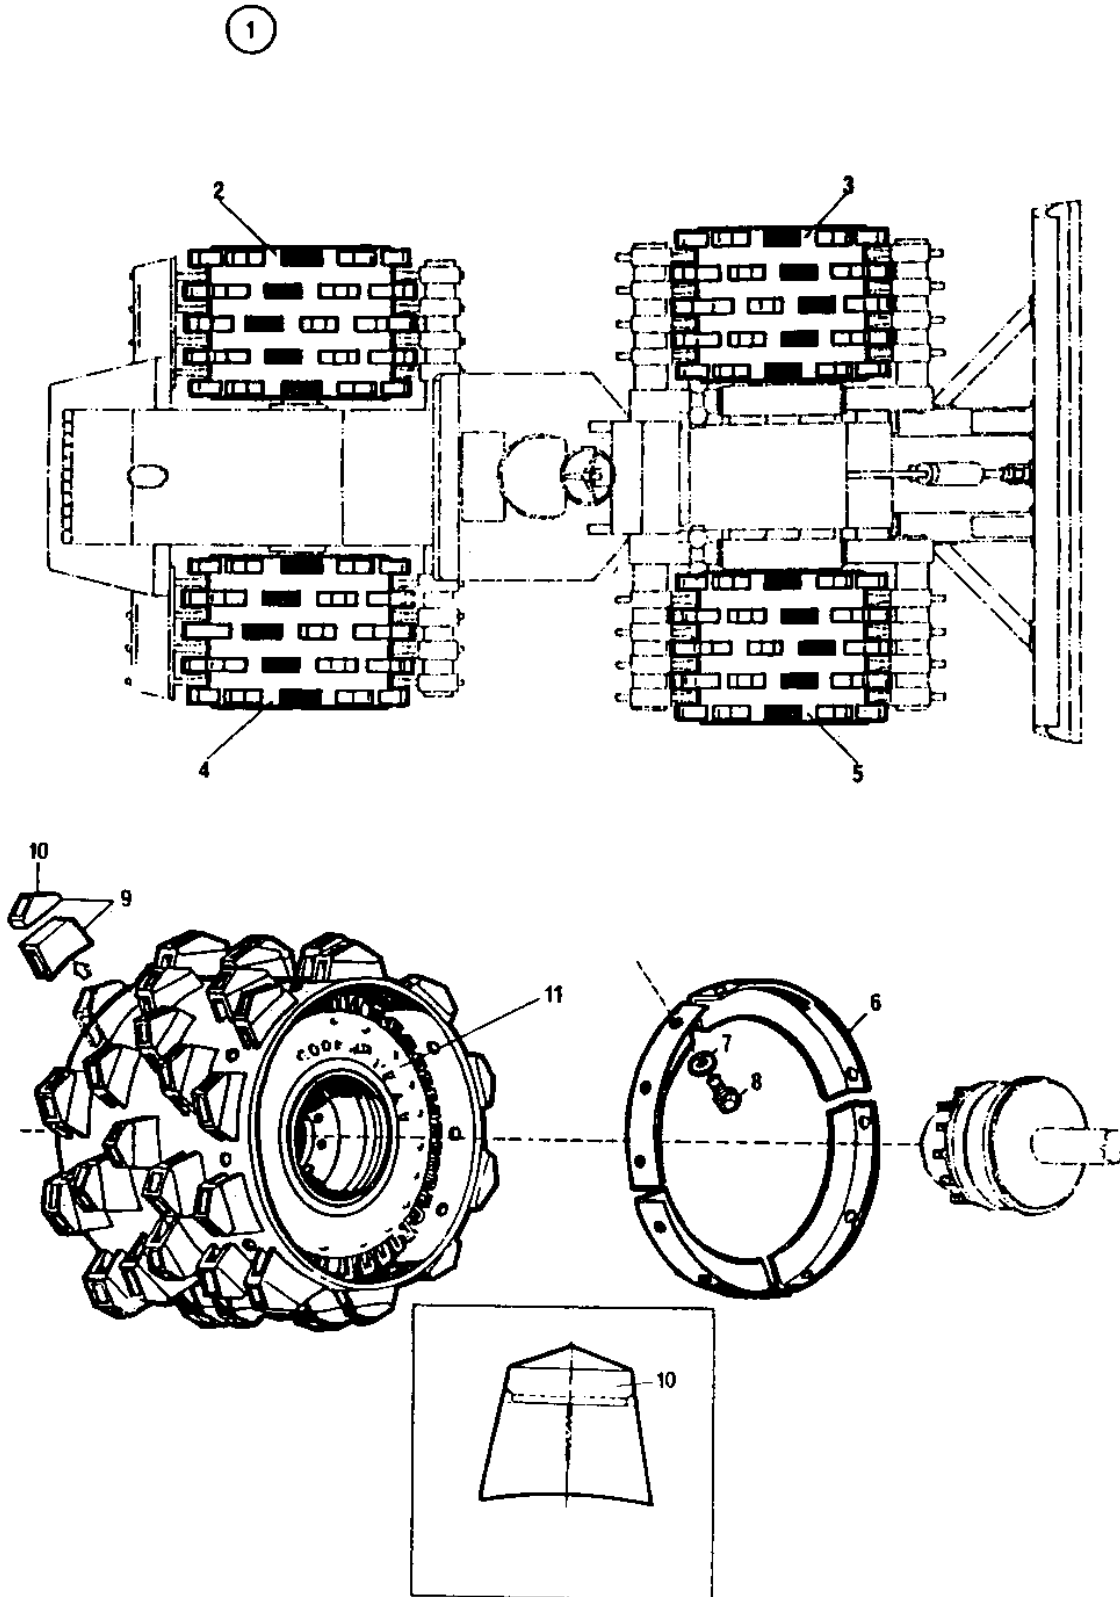

Compact wheel kit 60 PUS Compact wheel kit 60 PUS

Refer to Parts Online for the most up to date information. The printed information might be outdated.

Thu May 12 15:58:40 UTC 2022

Item	Part No.	Name	Qty	L	C	SN INFO
1	4700265156	Compact wheel kit 60PUS	1			
2	4700265164	Rear left padfoot drum	1			
3	4700265162	Front left padfoot drum	1			
4	4700265163	Rear right padfoot drum	1			
5	4700265161	Front right padfoot drum	1			
6	4700260083	Lock	16			
7	4700603004	Washer	48			
8	4700500093	Hex. screw	48			
9	4700265169	Padfoot	60			
10	4700265152	Foot tip	60			
11	-	Wheel and tyre	4			

Refer to Parts Online for the most up to date information. The printed information might be outdated.

Thu May 12 15:58:40 UTC 2022