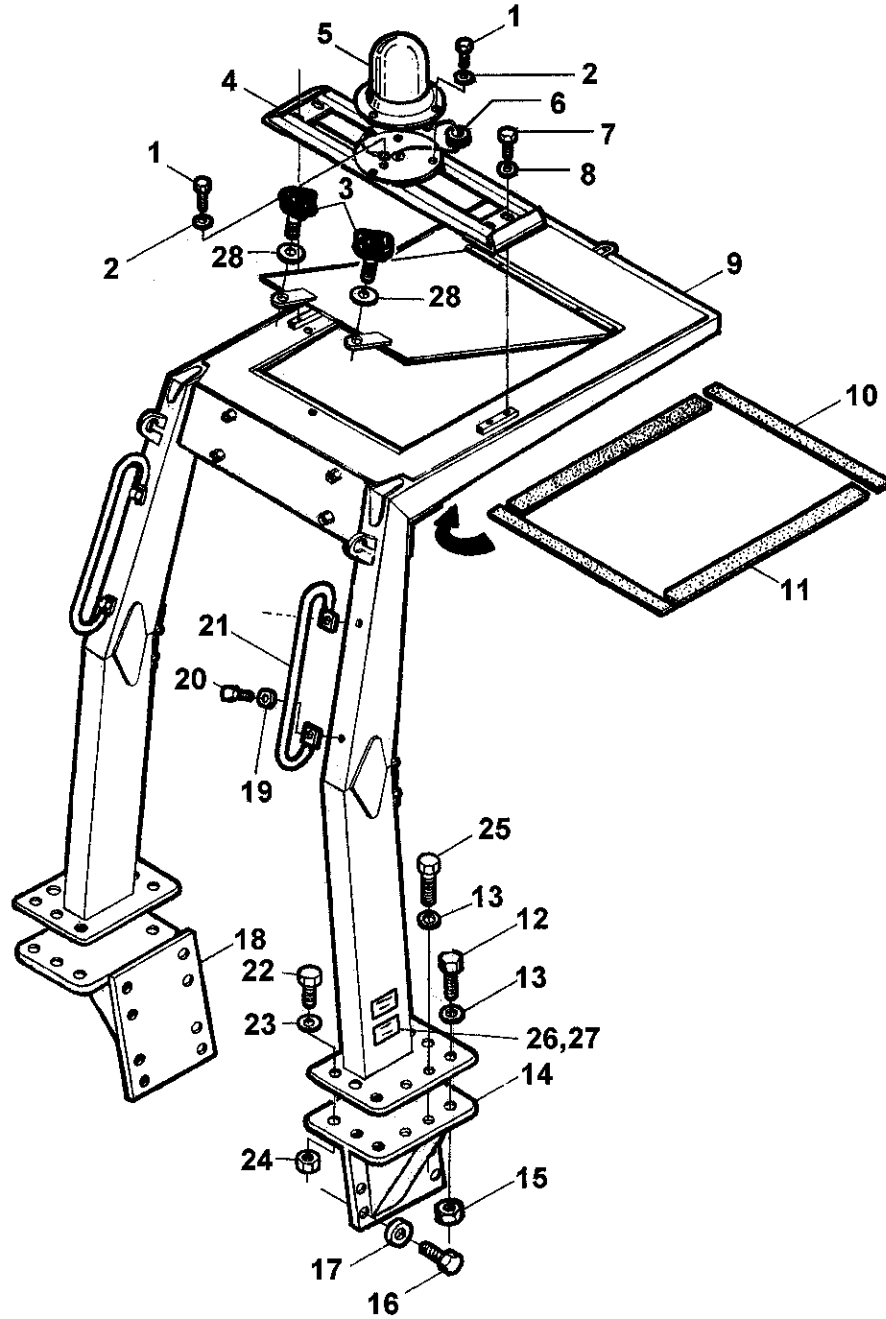

Rops assembly Rops assembly

Refer to Parts Online for the most up to date information. The printed information might be outdated.

Thu May 12 15:58:40 UTC 2022

Item	Part No.	Name	Qty	L	C	SN INFO
1	4700500185	Hexagon head screw M	4			
2	4700600005	Washer	4			
3	4700312084	Turning knob	2			
4	4700267091	Bracket	1			
5	4700267107	Rotating beacon	1			
6	4700909152	Rubber grommet	3			
7	4700500043	Hexagon screw M8X30 8.8 A2K	4			
8	4700603023	Washer	4			
9	4700241497	Rops	1			
10	4700242911	Rubber strip	2	A		
11	4700242911	Rubber strip	2	B		
12	4700502309	Screw	8			
13	4700603005	Washer	12			
14	4700241550	Bracket, right	1			
15	4700571031	Nut	8			
16	4700500287	Screw M20x80 10,9	16			
17	4700603022	Washer	16			
18	4700241546	Bracket, left	1			
19	4700600026	Washer	4			
20	4700502053	Screw	4			
21	4700264981	Complete handle	2			
22	4700925960	Screw	4			
23	4700241552	Washer	4			
24	4700925964	Nut	4			
25	4700502316	Screw	4			
26	4700241604	Decal set	1			
27	4700616003	Rivet	8			
28	4700264984	Washer	2			

Comments for Page: Rops assembly

(L)OCAL REMARKS

A | en_US | L=660 mm

Refer to Parts Online for the most up to date information. The printed information might be outdated.

Thu May 12 15:58:40 UTC 2022