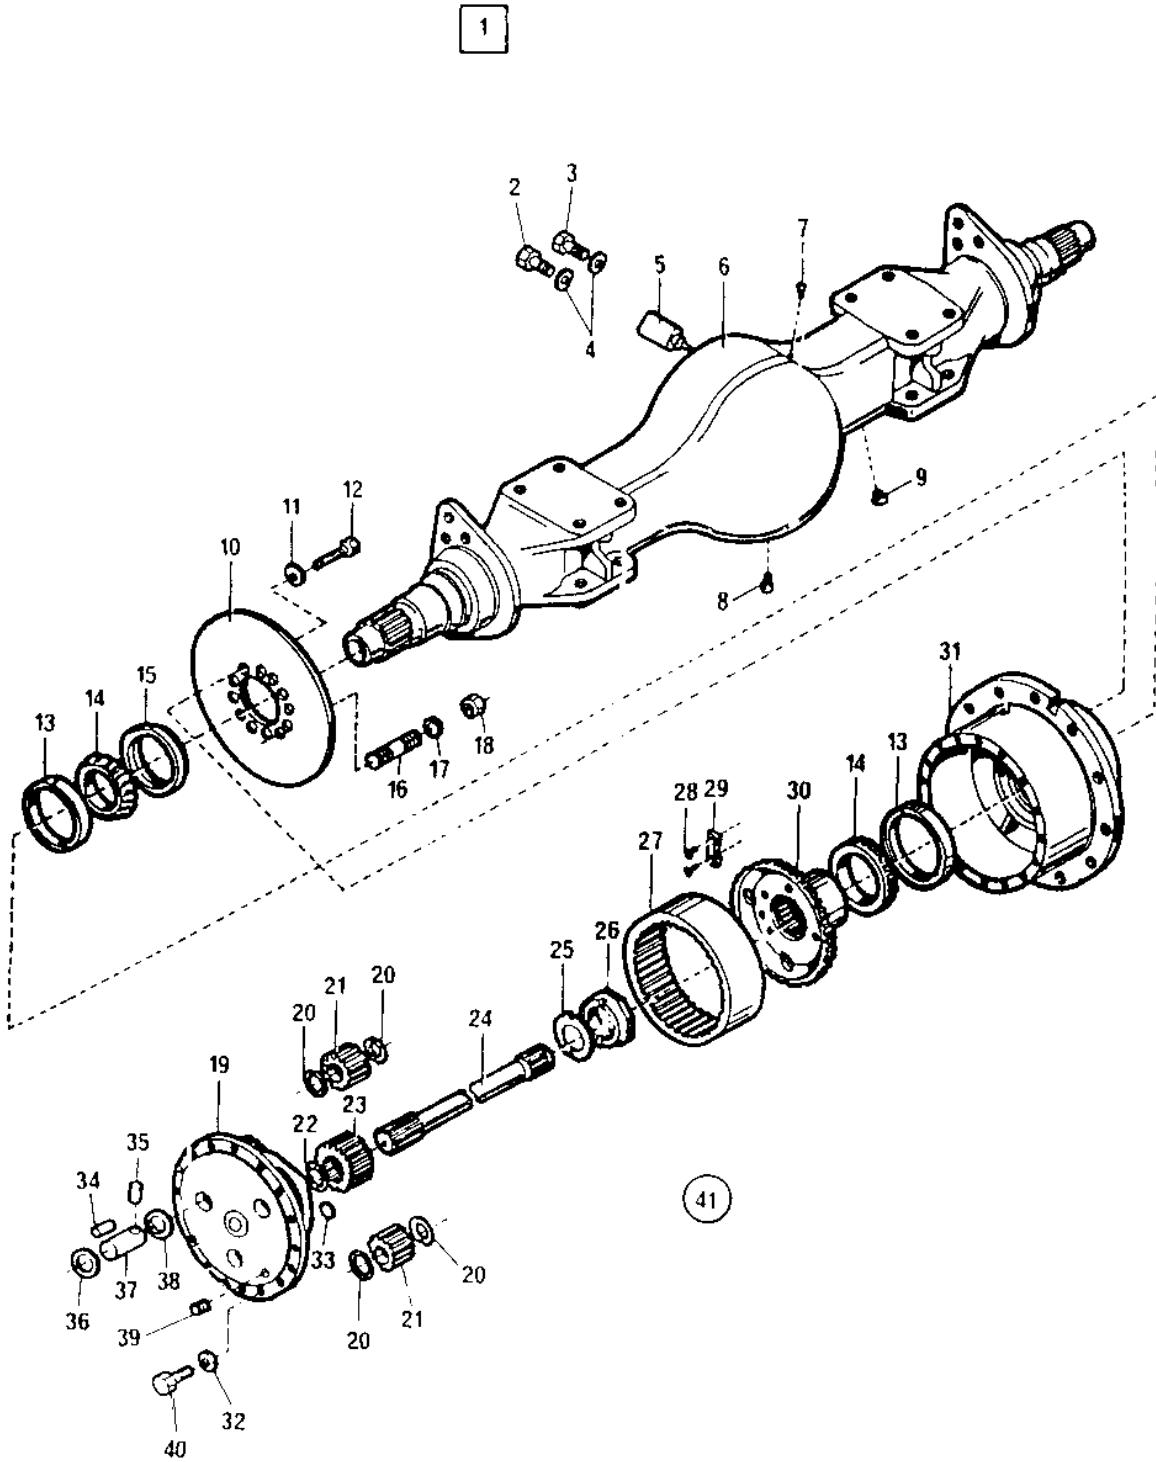

Planetary axle Planetary axle

Refer to Parts Online for the most up to date information. The printed information might be outdated.

Thu May 12 15:58:23 UTC 2022

Item	Part No.	Name	Qty	L	C	SN INFO
1	4700193757	Planetary axle, cpl	1			To 703B814
1	4700196928	Planetary axle, cpl	1			From 703B815
2	4700922524	Screw	8	A		
3	4700192655	Screw	1	B		
4	4700813953	Washer	12			
5	4700923640	Gasket	CN			
6	4700194672	Housing	1			
7	4700415280	Breather	1			
8	4700926388	Plug	1			
9	4700814034	Plug	1			
10	4700247503	Disc	2			
11	4700813953	Washer	32			
12	4700922524	Screw	24	A		
13	4700192659	Bearing cup	4			
14	4700242641	Bearing cone	4			
15	4700249344	Seal ring	2			
16	4700242643	Stud	8			
17	4700242647	Conical washer	8			
18	4700922532	Nut	8			
19	4700194674	Gear box	2			
20	4700192671	Washer	12			
21	4700192670	Planet pinion	6			
22	4700922473	Snap ring	2			
23	4700192663	Gear	2			
24	4700192656	Axle drive shaft, left	1			
24	4700192657	Axle drive shaft, right	1			
25	4700922476	Washer	2			
26	4700922534	Nut	2			
27	4700192664	Ring gear	2			
28	4700922519	Screw	4			
29	4700922547	Lock	2			
30	4700192662	Gear flange	2			
31	4700194673	Hub	2			
32	4700416223	Washer	60			
33	4700192673	Backstop	2			

Refer to Parts Online for the most up to date information. The printed information might be outdated.

Thu May 12 15:58:23 UTC 2022