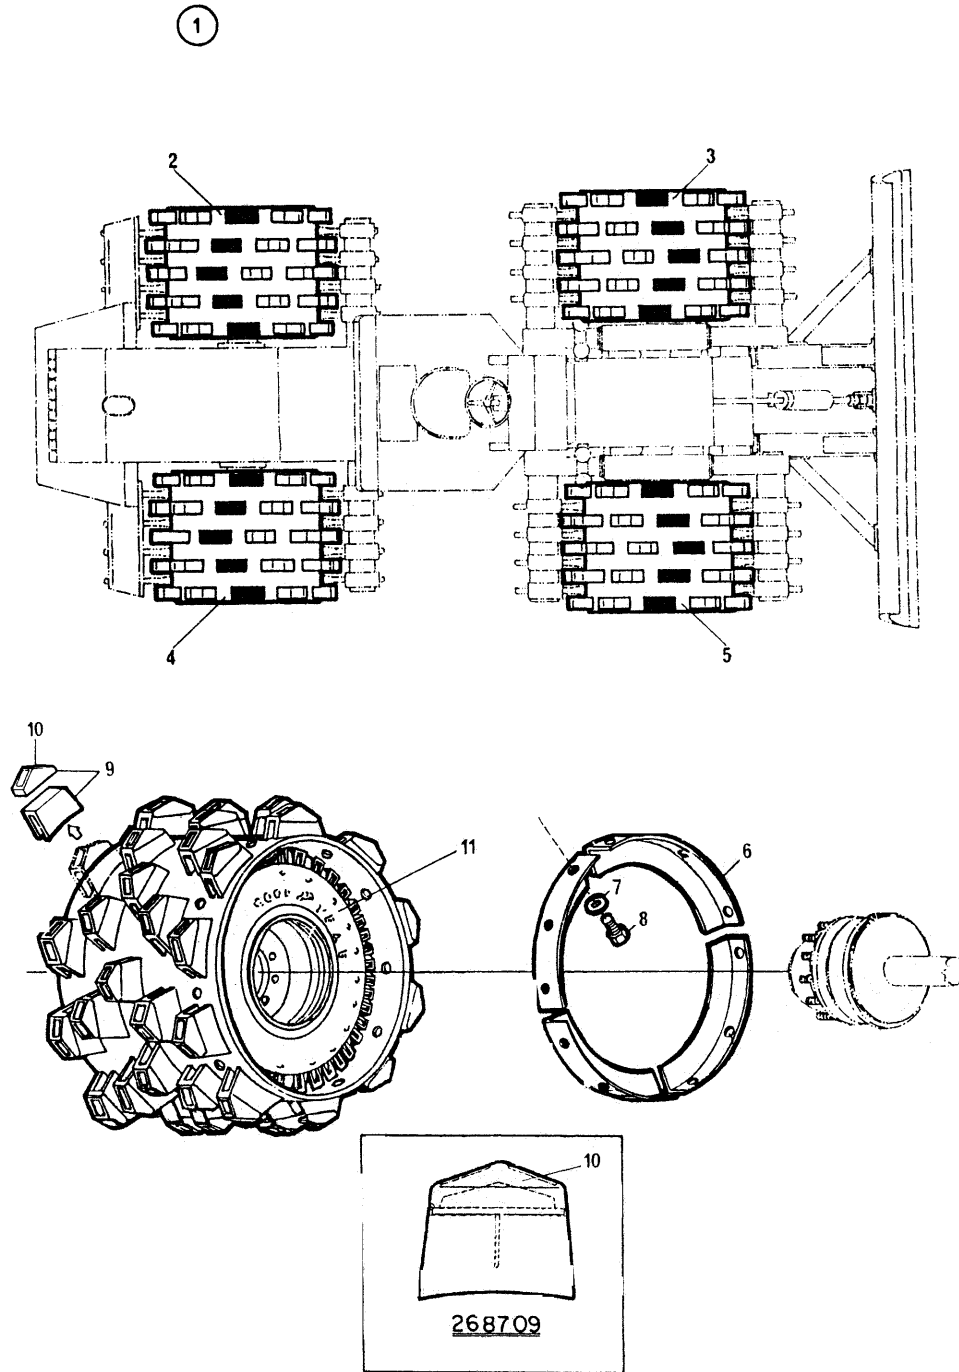

Compact wheel kit 60 PTN Compact wheel kit 60 PTN

Refer to Parts Online for the most up to date information. The printed information might be outdated.

Thu May 12 15:58:40 UTC 2022

Item	Part No.	Name	Qty	L	C	SN INFO
1	4700266793	Compaction wheel kit (60PTN)	1			
2	4700266641	Rear left padfoot drum	1			
3	4700266639	Front left padfoot drum	1			
4	4700266640	Rear right padfoot drum	1			
5	4700266638	Front right padfoot drum	1			
6	4700260083	Lock	16			
7	4700603004	Washer	48			
8	4700500093	Hex. screw	48			
9	4700268709	Padfoot PTN	60			
10	4700268710	Foot tip	60			
11	-	Wheel and tyre	1