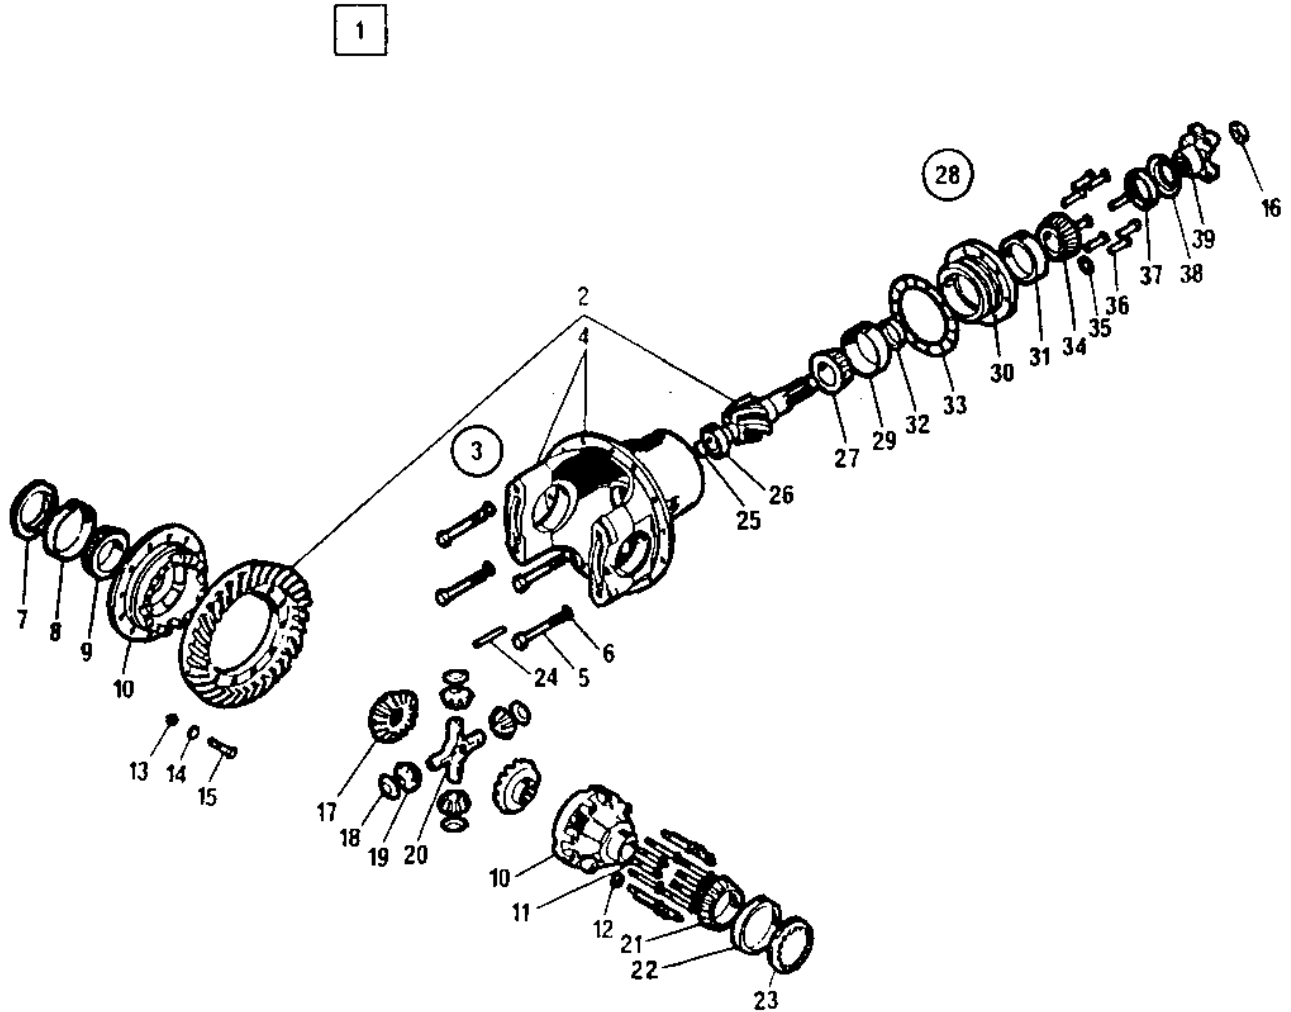

Differential Differential

Item	Part No.	Name	Qty	L	C	SN INFO
1	4700194669	Differential, cpl	1			To 703B814
1	4700199134	Differential, cpl	1			From 703B815
2	4700194671	Drive pinion and gear	1			To 703B814
2	4700192600	Drive pinion and gear	1			From 703B815
3	4700192589	Differential carrier	1			
4	4700416254	Differential carrier	1			

Refer to Parts Online for the most up to date information. The printed information might be outdated.

Thu May 12 15:58:23 UTC 2022