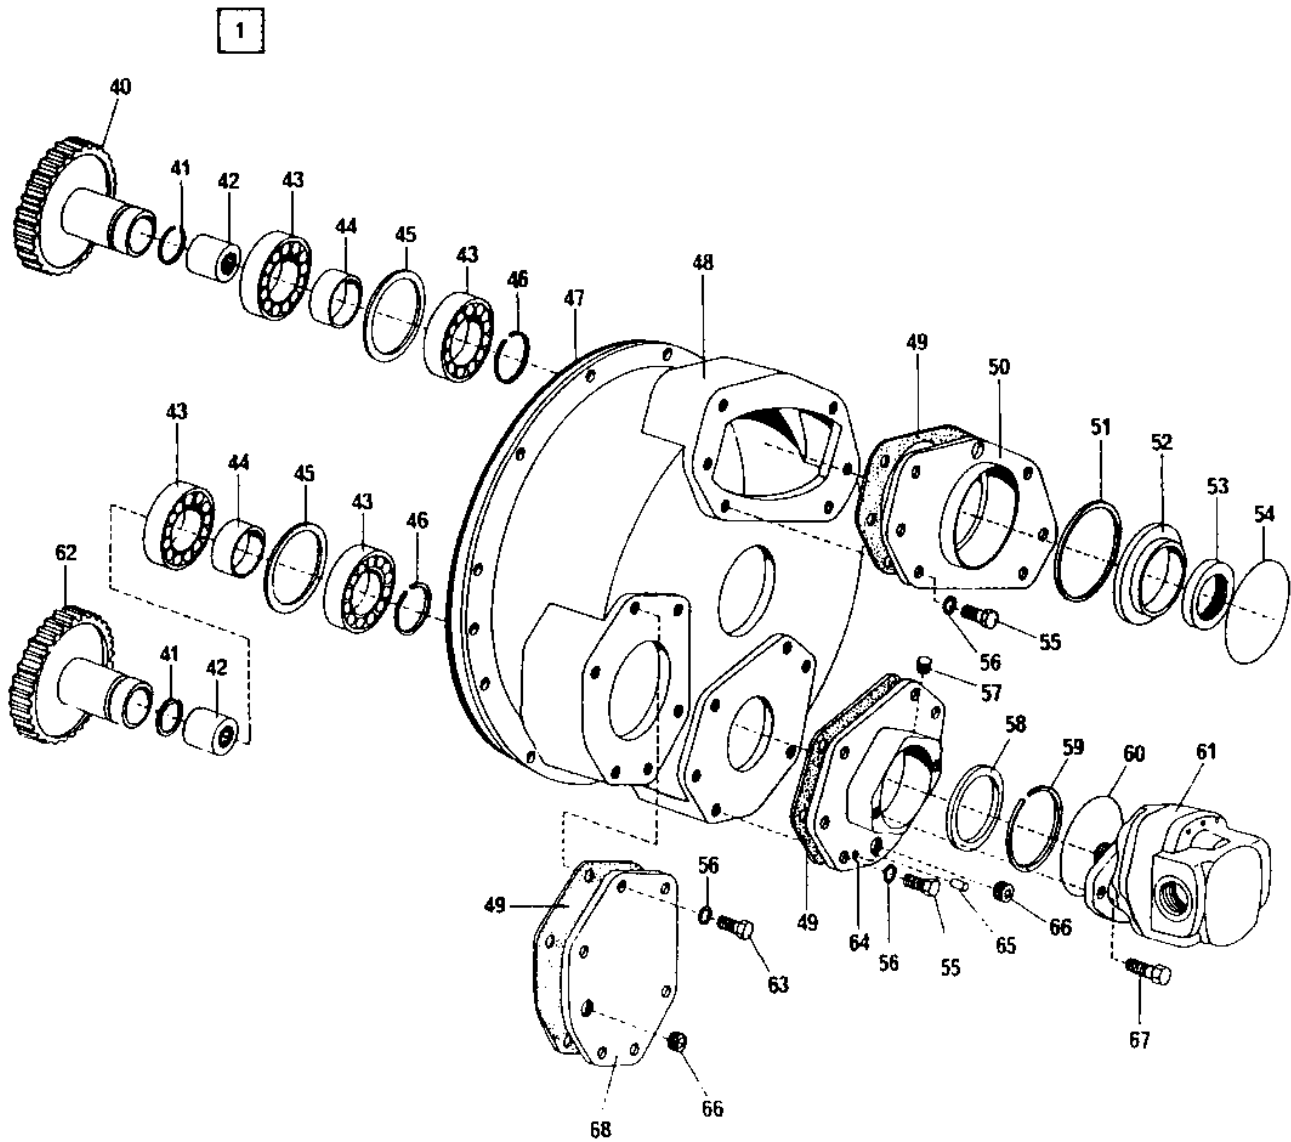

Torque converter Twin Disc Torque converter Twin Disc

Item	Part No.	Name	Qty	L	C	SN INFO
1	4700243129	Torque converter, cpl	1			
40	4700190484	Gear	1			
41	4700190485	Ring	2			
42	4700190486	Adapter	2			
43	4700190487	Bearing	4			
44	4700190488	Spacer	2			

Refer to Parts Online for the most up to date information. The printed information might be outdated.

Thu May 12 15:58:28 UTC 2022