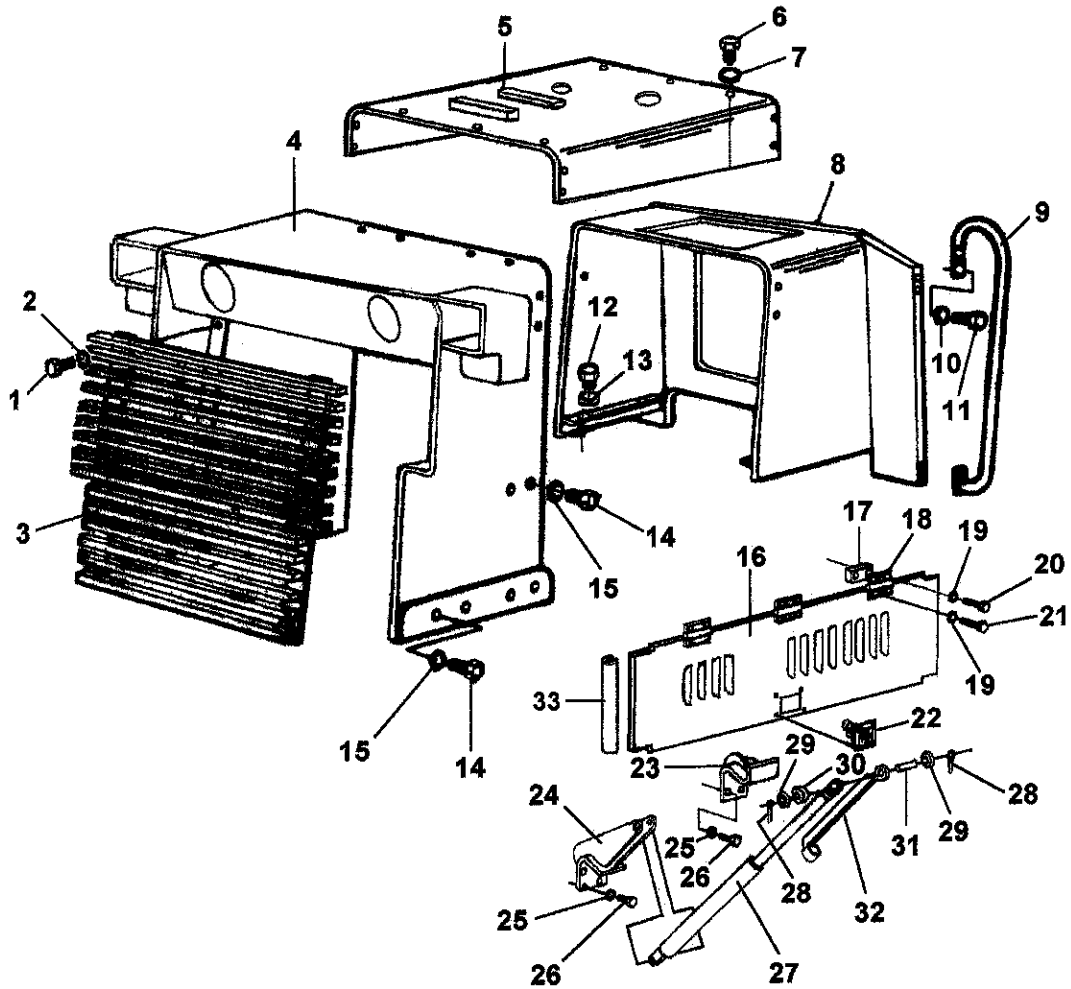

Cover assembly Cover assembly

Refer to Parts Online for the most up to date information. The printed information might be outdated.

Thu May 12 15:58:15 UTC 2022

Item	Part No.	Name	Qty	L	C	SN INFO
1	4700500030	Hexagon screw M	1			
2	4700904230	Plain washer M10 10.5X22X2.0	8			
3	4700243728	Guard	1			
4	4700197872	Radiator guard	1			
5	4700197930	Hood, cpl	1			
6	4700947695	Screw	14			
7	4700904232	Steel plain washer	14			
8	4700197910	Hood, cpl	1			
9	4700196554	Handle	2			
10	4700904231	Hexagon nut M	6			
11	4700947688	Screw M12 x 35 mm	6			
12	4700500270	Screw M16x60 10,9	6			
13	4700904232	Steel plain washer	6			
14	4700947697	Screw	12			
15	4700904232	Steel plain washer	12			
16	4700197927	Cover, right	1			
16	4700197926	Cover, left	1			
17	4700192778	Support	12			
18	4700249865	Hinge	6			
19	4700904228	Steel plain washer	24			
20	4700192812	Support M6x1x20 10.9	12			
21	4700500088	Screw M6x40	12			
22	4700198096	Catch	2			
23	4700198076	Support	2			
24	4700198077	Support	2			
25	4700904229	Steel plain washer 8.4X16X1.5	6			
26	4700500047	Hexagon screw M	6			
27	4700900477	Gas Spring	2			
28	4700630003	Split pin	8			
29	4700904230	Plain washer M10 10.5X22X2.0	8			
30	4700268814	Spacer	6			
31	4700198111	Pin	4			
32	4700198097	Lock	2			
33	4700198328	Rubber band	4			

Refer to Parts Online for the most up to date information. The printed information might be outdated.

Thu May 12 15:58:15 UTC 2022