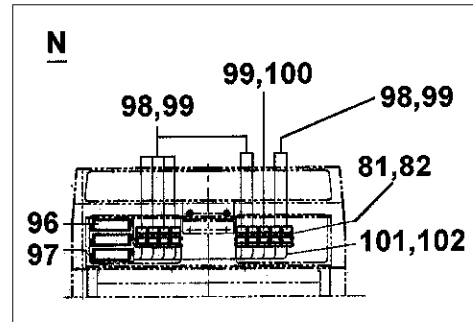

Electric system Electric system

Refer to Parts Online for the most up to date information. The printed information might be outdated.

Thu May 12 15:58:33 UTC 2022

Item	Part No.	Name	Qty	L	C	SN INFO
73	4700904228	Steel plain washer	4			
74	4700500013	Hexagon head screw M	4			
75	4700196705	Cover	1			
76	4700929910	Connecting pin	1			
77	4700197086	Horn	1			
78	4700500042	Hex. head screw M8	2			
79	4700904229	Steel plain washer 8.4X16X1.5	9			
80	4700900798	Back-up alarm	1			
81	4700904281	Steel plain washer	15			
82	4700533023	Screw	11			
83	4700904228	Steel plain washer	9			
84	4700500075	Screw, M6-1,0x25 mm 8.8	8			
85	4700197876	Plate	2			
86	4700261530	Support	4			
87	4700586001	Lock nut M	4			
88	4700985155	Head lamp	4			
89	4700903741	Fuse 20A Yellow	2			
90	4700901228	Fuse 15A Blue	1			
91	4700901227	Fuse 10A Red	10			
92	4700901225	Fuse 5A Tan	1			
93	4700901226	Fuse 7.5A Brown	3			
94	4700500019	Hexagon head screw M	4			
95	4700198106	Cable harness, power	1	A		
96	4700901256	Fuse box	3			
97	4700901767	Screw	6			
98	4700195157	Relay support	9	B		
99	4700975068	Relay	8			
100	4700190825	Transmission relay	1			
101	4700313068	Cable tie	9			
102	4700198102	Cable harness,relays	1			
103	4700197948	Support	1			
103	4700199012	Support	1			
104	4700500053	Screw, M8x20 mm 8.8 A2K	2			
105	4700198147	Protection	1			
106	4700313041	Cable tie	1			

Refer to Parts Online for the most up to date information. The printed information might be outdated.

Thu May 12 15:58:33 UTC 2022