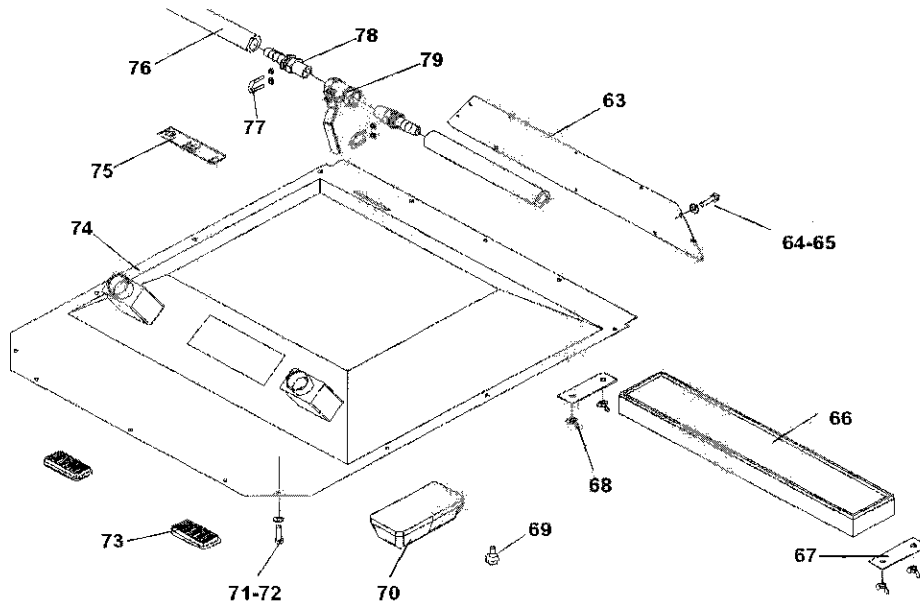

Cab, cpl 198290 Cab, cpl 198290

Refer to Parts Online for the most up to date information. The printed information might be outdated.

Thu May 12 15:58:42 UTC 2022

Item	Part No.	Name	Qty	L	C	SN INFO
63	4700199072	Cover	1			
64	4700199057	Screw M8x25	10			
65	4700199058	Washer 8mm	10			
66	4700262509	Filter	1			
67	4700199073	Support	2			
68	4700199074	Nut M10	4			
69	4700199075	Lamp 12V	1			
70	4700199076	Lantern	1			
71	4700199047	Screw M6x20	15			
72	4700199077	Washer 6mm	15			
73	4700199078	Air deflector	2			
74	4700199079	Thermal ceiling	1			
75	4700198360	Decal	1			
76	4700190080	Hose 3m	1			
77	4700199081	Tube clamp	2			
78	4700199082	Hose adapter	2			
79	4700199083	Valve	1			
80	4700199084	Cover	1			
81	4700199085	Clamp	4			

Refer to Parts Online for the most up to date information. The printed information might be outdated.

Thu May 12 15:58:42 UTC 2022