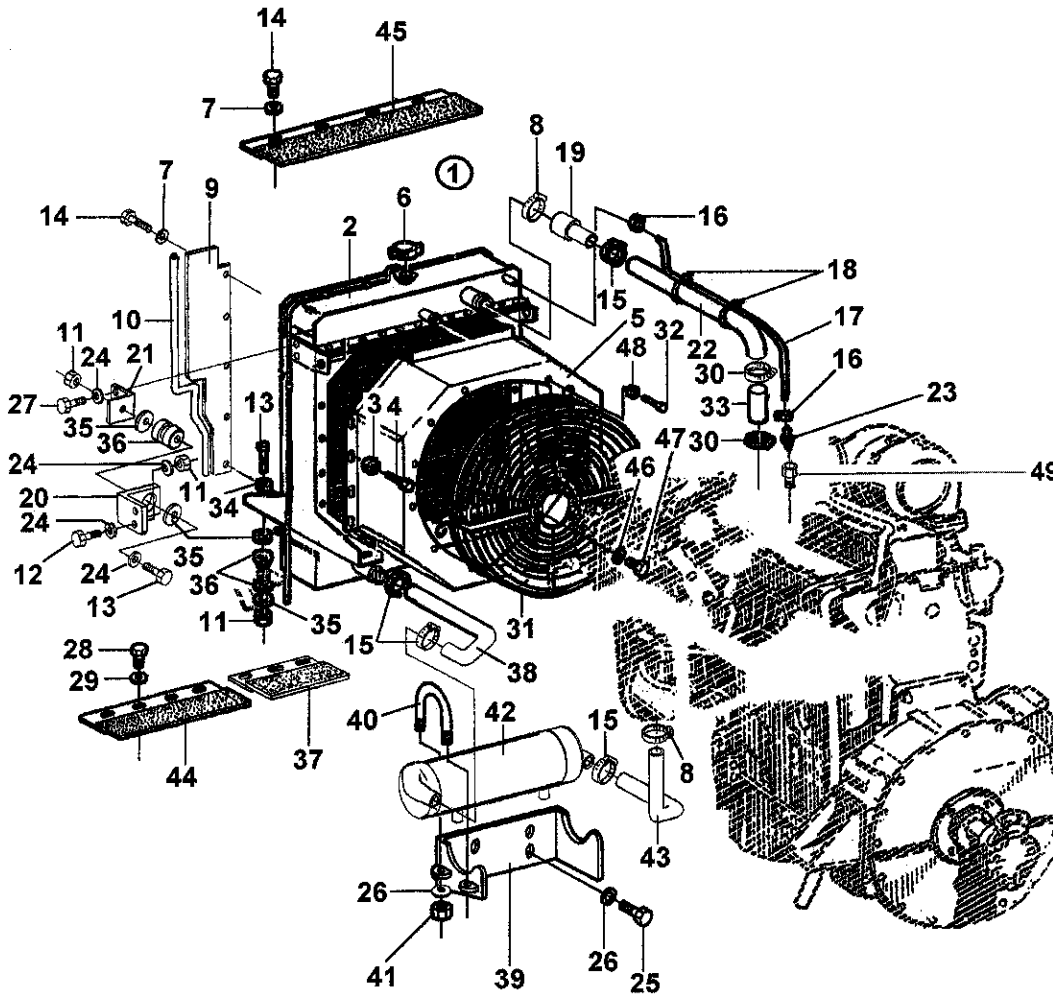

Radiator cooler, cpl Radiator cooler, cpl

Refer to Parts Online for the most up to date information. The printed information might be outdated.

Thu May 12 15:58:19 UTC 2022

Item	Part No.	Name	Qty	L	C	SN INFO
1	4700197680	Radiator	1			
1	4700198444	Air cooler	1			
1	4700500019	Hexagon head screw M	4			
1	4700904229	Steel plain washer 8.4X16X1.5	4			
2	4700198443	Water radiator	1			
3	4700904229	Steel plain washer 8.4X16X1.5	6			
4	4700500190	Hexagon head screw M	6			
5	4700198445	Shroud	1			
6	4700249593	Filler cap	1			
7	4700603001	Washer	25			
8	4700313023	Hose clamp	2			
9	4700198087	Protection	2			
10	4700902160	Plastic hose	1	A		
11	4700570007	Nut	10			
12	4700500194	Hexagon head screw M	4			
13	4700500196	Screw M12-1,75x80 8.8	2			
13	4700500197	Hex. screw	4			
14	4700500013	Hexagon head screw M	25			
15	4700313022	Hose clamp	3			
16	4700313060	Clamp	2			
17	4700246068	Hose	1	B		
18	4700313102	Cable ties	2			
19	4700197933	Hose	1			
20	4700197975	Support	2			
21	4700197976	Support	2			
22	4700197935	Tube	1			
23	4700234865	Hose connector	1			
24	4700603003	Washer	8			
25	4700947682	Screw M10x1,5x20 10.9	4			
26	4700904230	Plain washer M10 10.5X22X2.0	4			
27	4700500030	Hexagon screw M	4			
28	4700500053	Screw, M8x20 mm 8.8 A2K	4			
29	4700904556	Steel plain washer	4			
30	4700313010	Hose clamp 50-66mm	3			
31	4700198129	Fan protection	2			

Refer to Parts Online for the most up to date information. The printed information might be outdated.

Thu May 12 15:58:19 UTC 2022