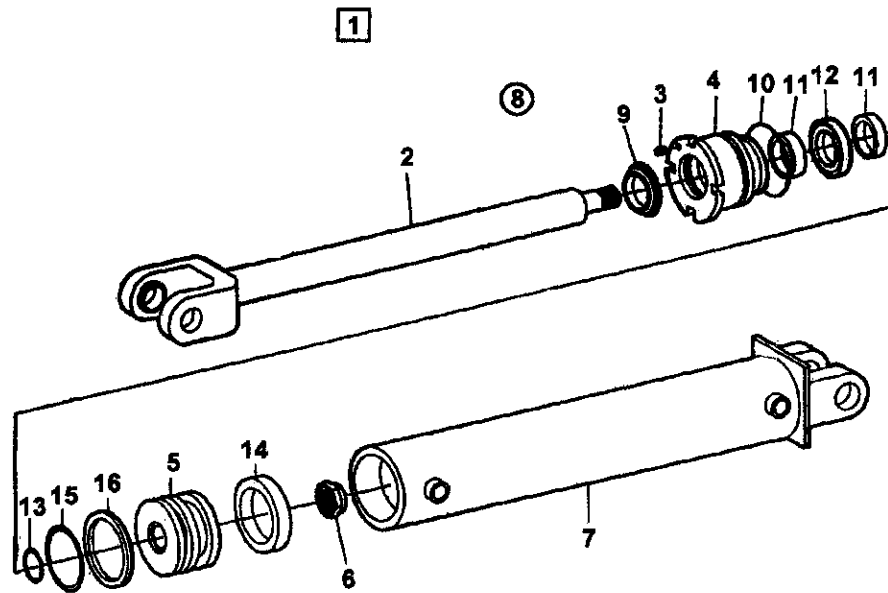

Hydraulic cylinder To 703B822 Hydraulic cylinder

Refer to Parts Online for the most up to date information. The printed information might be outdated.

Thu May 12 15:58:30 UTC 2022

Item	Part No.	Name	Qty	L	C	SN INFO
1	4700248735	Hydraulic cylinder	1			To 703B822
2	4700248736	Rod mounting	1			
3	4700510752	Screw	1			
4	4700243622	Rod guide	1			
5	4700190722	Piston	1			
6	4700243197	Lock nut	1			
7	4700248739	Cylinder tube	1			
8	4700194151	Repair kit	1			
9	4700922045	Scraper ring	1			
10	4700813546	O-ring	1			
11	4700243623	Guide ring	2			
12	4700243624	Gasket	1			
13	4700160218	O-ring	1			
14	4700190730	Guide ring	1			
15	4700190729	O-ring	1			
16	4700190731	Teflon ring	1			

Refer to Parts Online for the most up to date information. The printed information might be outdated.

Thu May 12 15:58:30 UTC 2022