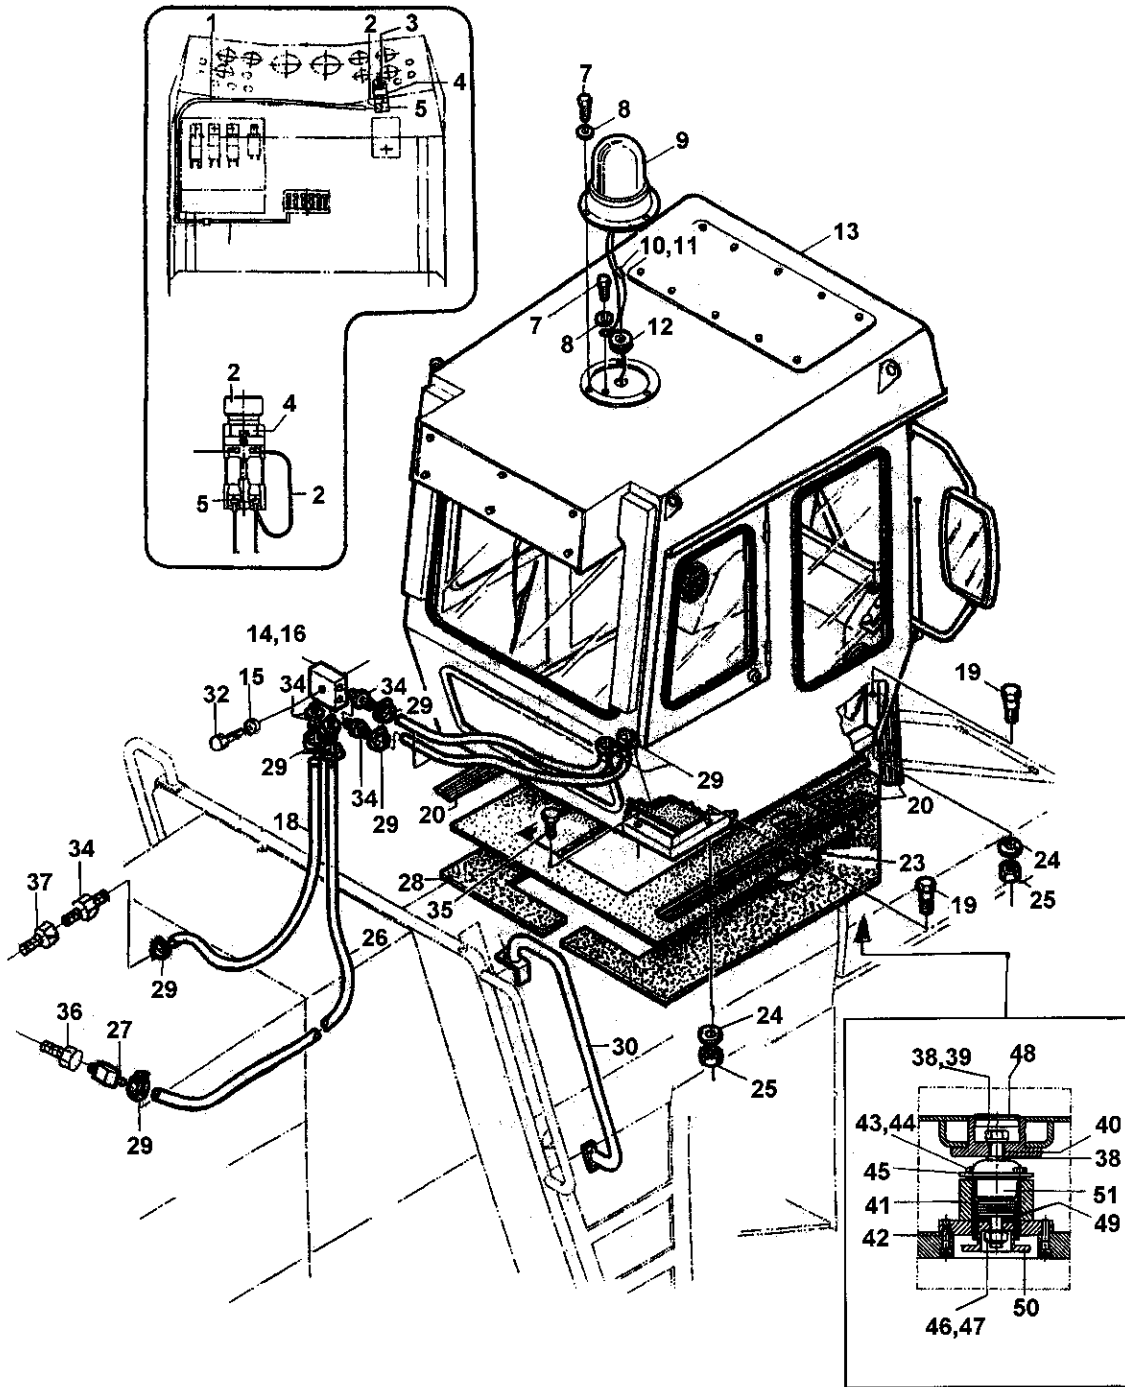

Cab assembly mounting Cab assembly mounting

Refer to Parts Online for the most up to date information. The printed information might be outdated.

Thu May 12 15:58:41 UTC 2022

Item	Part No.	Name	Qty	L	C	SN INFO
1	4700269273	Cable harness	1			
2	4700345708	Electric cable	1			
3	4700927487	Push button	1			
4	4700930195	Connect piece	1			
5	4700930163	Contact piece, NO	1			
6	4700268367	Brake assembly	1			
7	4700500185	Hexagon head screw M	4			
8	4700600005	Washer	4			
9	4700267107	Rotating beacon	1			
10	4700926033	Cable clip	1			
11	4700921307	External connection	1			
12	4700909152	Rubber grommet	1			
13	-	Cab, cpl	1			
14	4700198324	Connection	1			
15	4700904230	Plain washer M10 10.5X22X2.0	1			
16	4700199020	Shim	1			
17	4700246071	Hose	2	A		
18	4700246071	Hose	1	B		
19	4700196565	Screw	2			
19	4700196885	Screw	8			
20	4700247435	Rubber strip	1	C		
23	4700198595	Floor mat	1			
24	4700603004	Washer	10			
25	4700196566	Nut	8			
26	4700246071	Hose	1	D		
27	4700813725	Hose connector	1			
28	4700247350	Neoprene shim	1			
29	4700313004	Hose clamp 19-29mm	8			
30	4700249373	Hand rail	2			
31	4700500028	Hexagon Screw M	1			
32	4700500149	Screw	1			
33	4700266353	Bracket	1			
34	4700262435	Hose connector	5			
35	4700439058	Screw	2			
36	4700813434	Reducer	1			

Refer to Parts Online for the most up to date information. The printed information might be outdated.

Thu May 12 15:58:41 UTC 2022