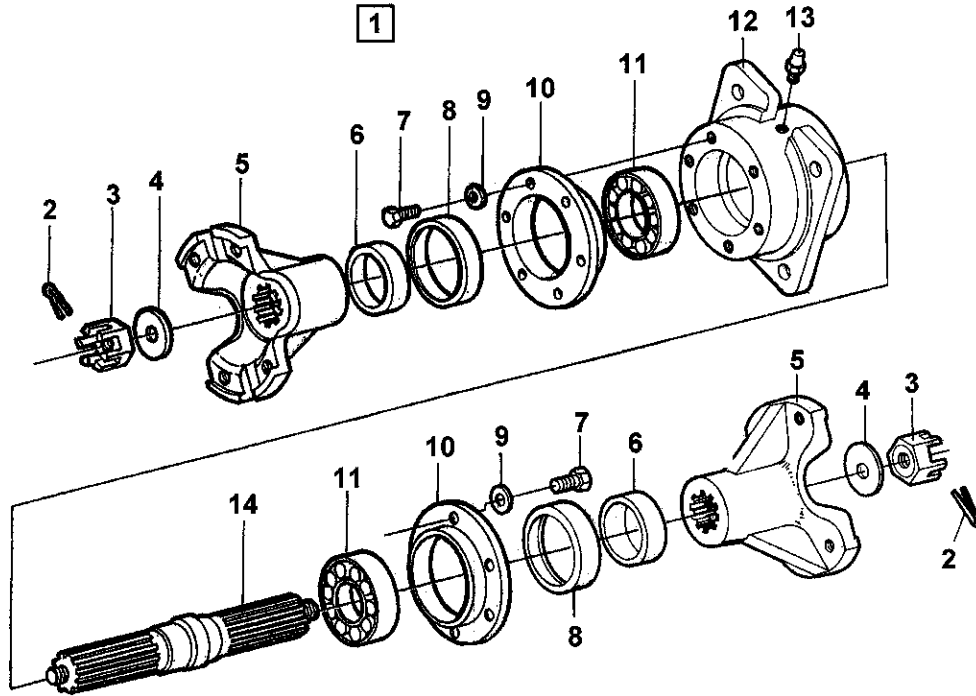

Intermediate bearing assembly 190099 Intermediate bearing assembly 190099

Refer to Parts Online for the most up to date information. The printed information might be outdated.

Thu May 12 15:58:22 UTC 2022

Item	Part No.	Name	Qty	L	C	SN INFO
1	-	Intermediate bearing assembly	1			
2	4700630016	Cotter pin	2			
3	4700920800	Nut	2			
4	4700602014	Washer	2			
5	4700260171	Terminal	2			
6	4700260165	Bushing	1			
7	4700500030	Hexagon screw M	12			
8	4700163136	Seal ring	2			
9	4700600026	Washer	12			
10	4700260164	Cover	2			
11	4700116037	Conical roller bearing	2			
12	4700243718	Bearing housing	1			
13	4700310022	Grease nipple	1			
14	4700260170	Shaft	1