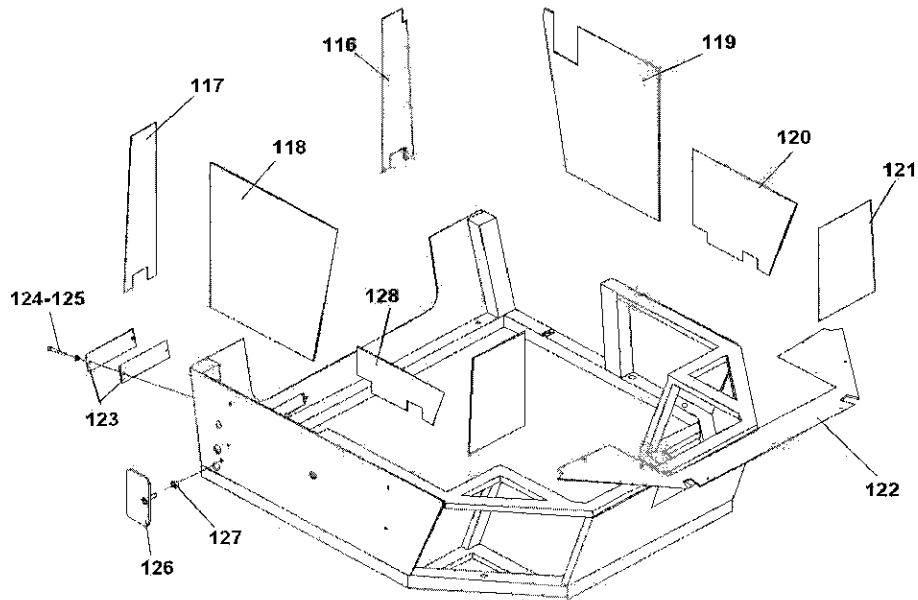

Cab, cpl 198290 Cab, cpl 198290

Refer to Parts Online for the most up to date information. The printed information might be outdated.

Thu May 12 15:58:42 UTC 2022

Item	Part No.	Name	Qty	L	C	SN INFO
116	4700199107	Inner covering, left	1			
117	4700199108	Inner covering, right	1			
118	4700199109	Side covering, right	1			
119	4700199110	Door covering	1			
120	4700199111	Side covering, left	1			
121	4700199112	Inner front covering	2			
122	4700199113	Front covering	1			
123	4700199114	Under rear cover	2			
124	4700199115	Screw M8x60	2			
125	4700199116	Nut M8	2			
126	4700199088	Cover assembly	1			
127	4700119116	Nut 1/4"UNC	1			
128	4700119117	Covering	1			
129	4700199071	Screw 4,2x22	57			
130	4700199061	Washer 5mm	57			
131	4700199118	Screw cap	27