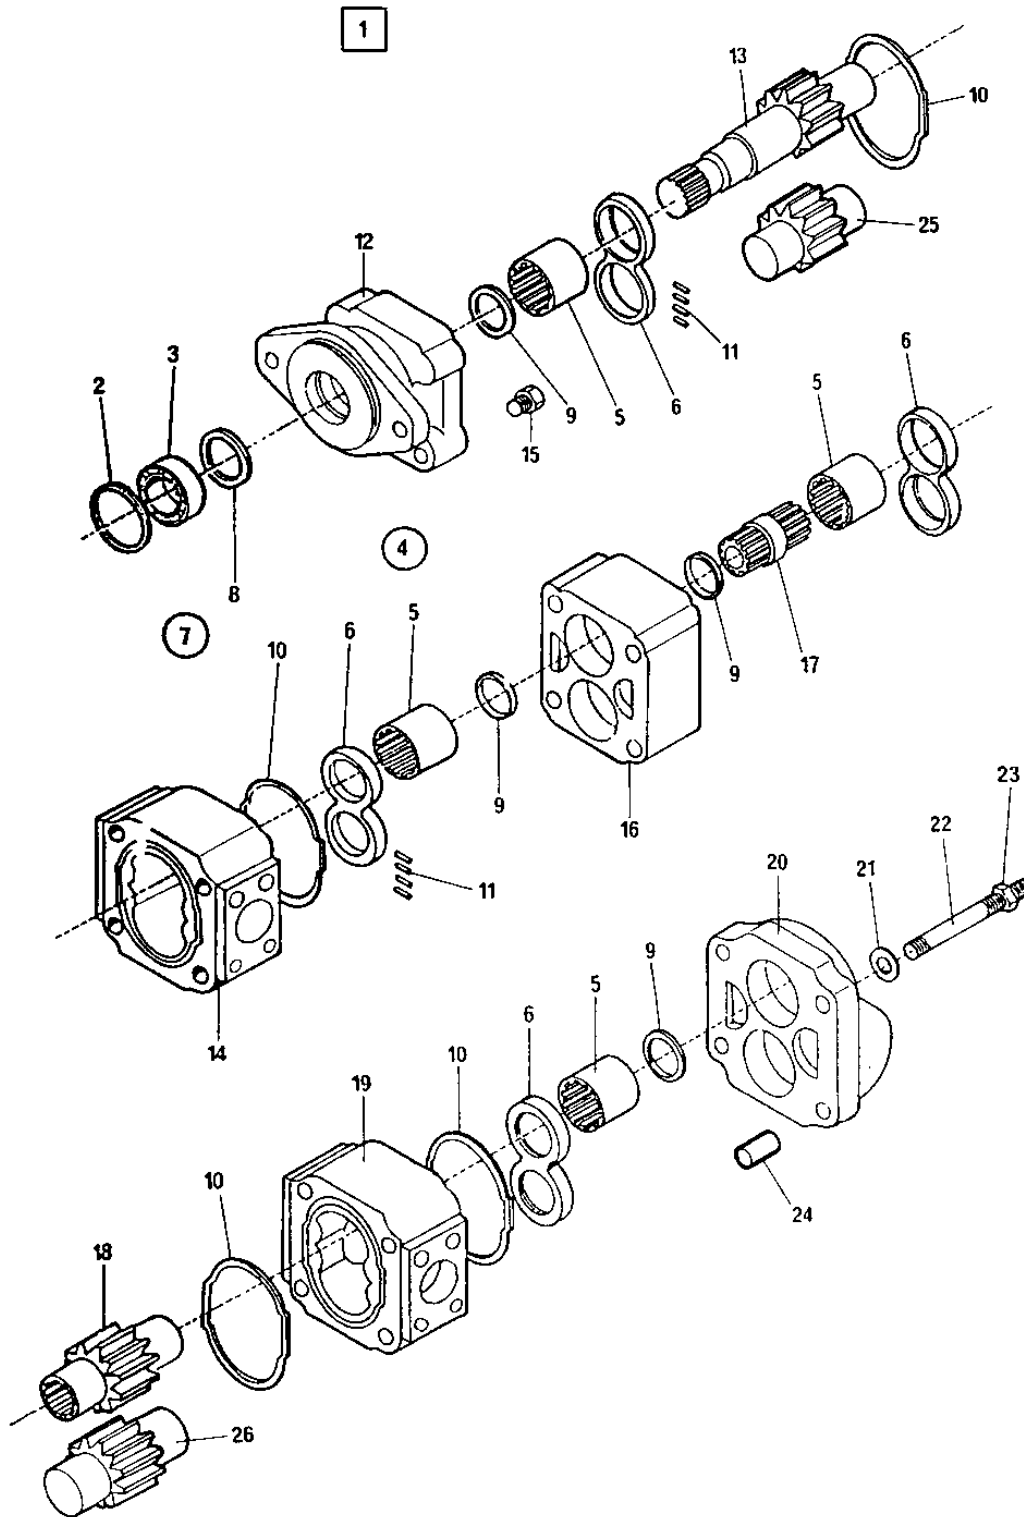

Steering pump Steering pump

Refer to Parts Online for the most up to date information. The printed information might be outdated.

Thu May 12 15:58:30 UTC 2022

Item	Part No.	Name	Qty	L	C	SN INFO
1	4700192224	Hydraulic pump	1			
2	4700813677	Ring	1			
3	4700813673	Bearing	1			
4	4700924566	Basic kit, cpl	1			
5	4700813682	Bearing	8			
6	4700813642	Plate	4			
7	4700923457	Seal kit	1			
8	4700813919	Seal ring	1			
9	4700813656	Seal ring	4			
10	4700813668	Gasket	4			
11	4700480481	Sealing strip	2			
12	4700192726	Flange	1			
13	4700190781	Gear set	1			
14	4700192728	Housing	1			
15	4700813907	Plug	1			
16	4700193020	Intermediate housing	1			
17	4700813922	Shaft	1			
18	4700192733	Gear	1			
19	4700192729	Housing	1			
20	4700193019	Cover	1			
21	4700911661	Washer	4			
22	D345687001	Stud	4			
23	4700813917	Nut	4			
24	4700910772	Pin	4			
25	4700192732	Gear	1			
26	4700192731	Gear	1			

Refer to Parts Online for the most up to date information. The printed information might be outdated.

Thu May 12 15:58:30 UTC 2022