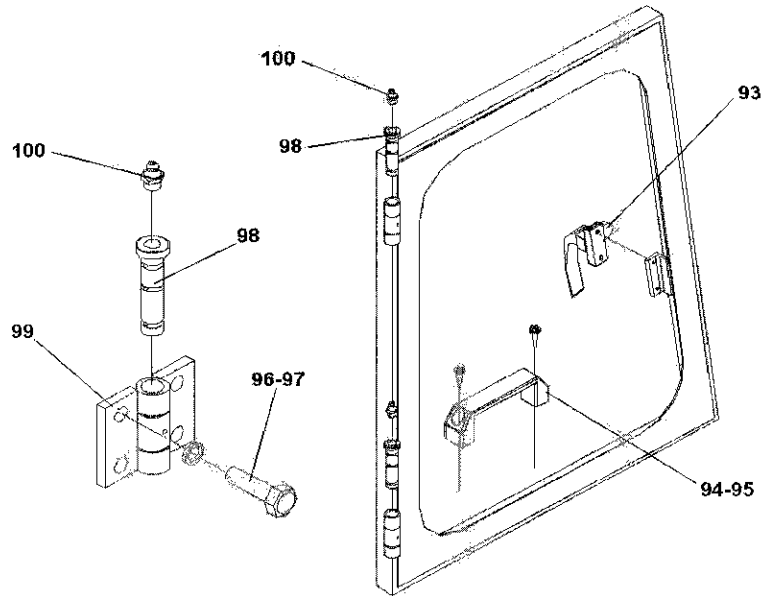

Cab, cpl 198290 Cab, cpl 198290

Refer to Parts Online for the most up to date information. The printed information might be outdated.

Thu May 12 15:58:42 UTC 2022

Item	Part No.	Name	Qty	L	C	SN INFO
93	4700199091	Lock	1			
94	4700199092	Handle	1			
95	4700199093	Screw M6x20	2			
96	4700199057	Screw M8x25	4			
97	4700199058	Washer 8mm	4			
98	4700199095	Pin	3			
99	4700199094	Hinge, cpl	1			
100	4700199096	Grease	3			

Refer to Parts Online for the most up to date information. The printed information might be outdated.

Thu May 12 15:58:42 UTC 2022