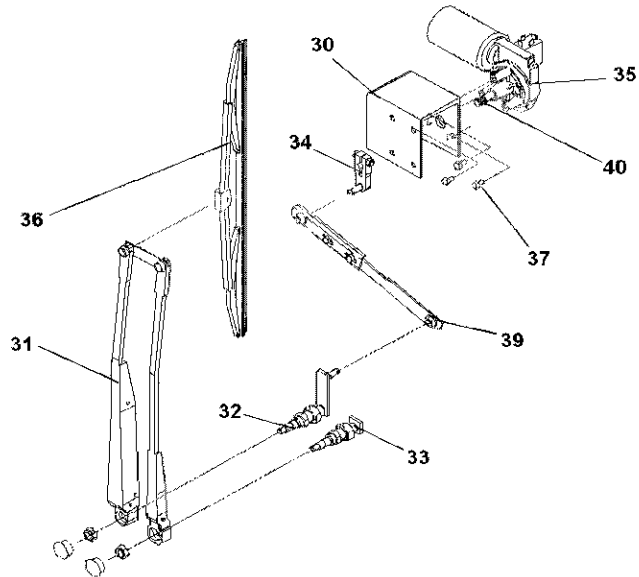

Cab, cpl 198290 Cab, cpl 198290

Refer to Parts Online for the most up to date information. The printed information might be outdated.

Thu May 12 15:58:41 UTC 2022

Item	Part No.	Name	Qty	L	C	SN INFO
30	4700199040	Support	1			
31	4700199041	Windshield wiper arm	1			
32	4700199042	Pin bearing	1			
33	4700199043	Pin bearing	1			
34	4700199044	Crank	1			
35	4700199045	Motor	1			
36	4700199046	Windshield wiper	1			
37	4700199047	Screw M6x20	3			
39	4700199048	Bar	1			
40	4700199049	Snap ring	1			

Refer to Parts Online for the most up to date information. The printed information might be outdated.

Thu May 12 15:58:41 UTC 2022