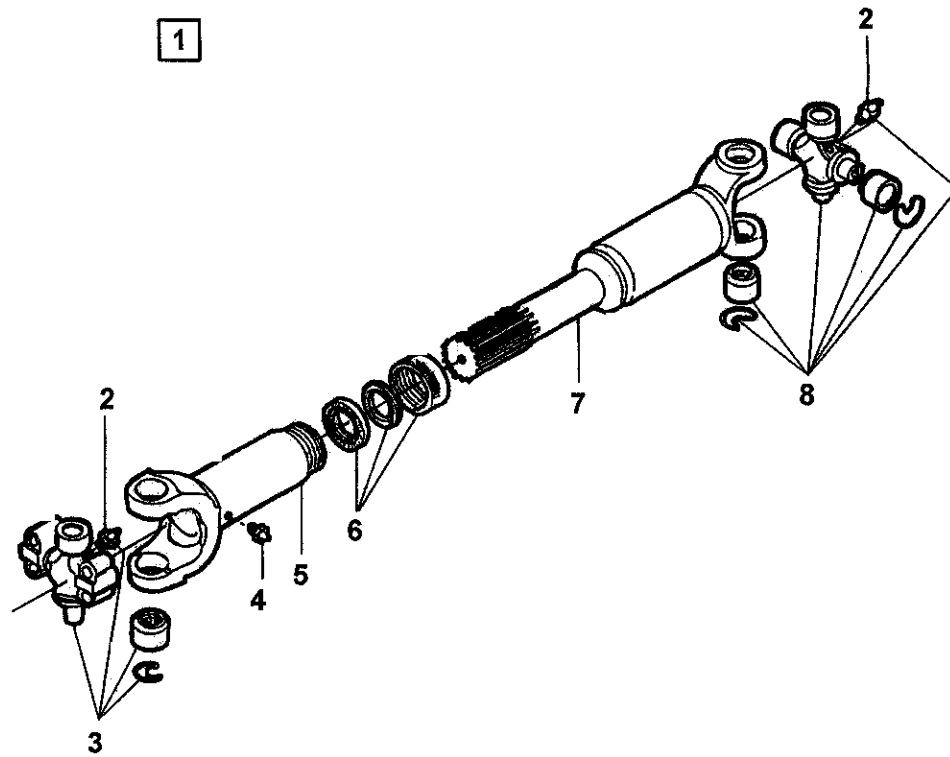

Cardan shaft 240524 Cardan shaft 240524

Refer to Parts Online for the most up to date information. The printed information might be outdated.
Thu May 12 15:58:22 UTC 2022

Item	Part No.	Name	Qty	L	C	SN INFO
1	-	Cardan shaft, cpl	1			
2	4700310008	Grease nipple	2			
3	4700929488	Universal joint cross	1			
4	4700310028	Grease nipple	1			
5	4700241642	Slip yoke	1			
6	4700929486	Coupling kit	1	A, B		
7	4700241621	Tube shaft	1			
8	4700241644	Universal joint cross	1			

Comments for Page: Cardan shaft 240524

(L)OCAL REMARKS

A | en_US | Old design contents: 3 different parts

B | en_US | New part is redesigned from the earlier 3 parts, to 1 better part, interchangeable