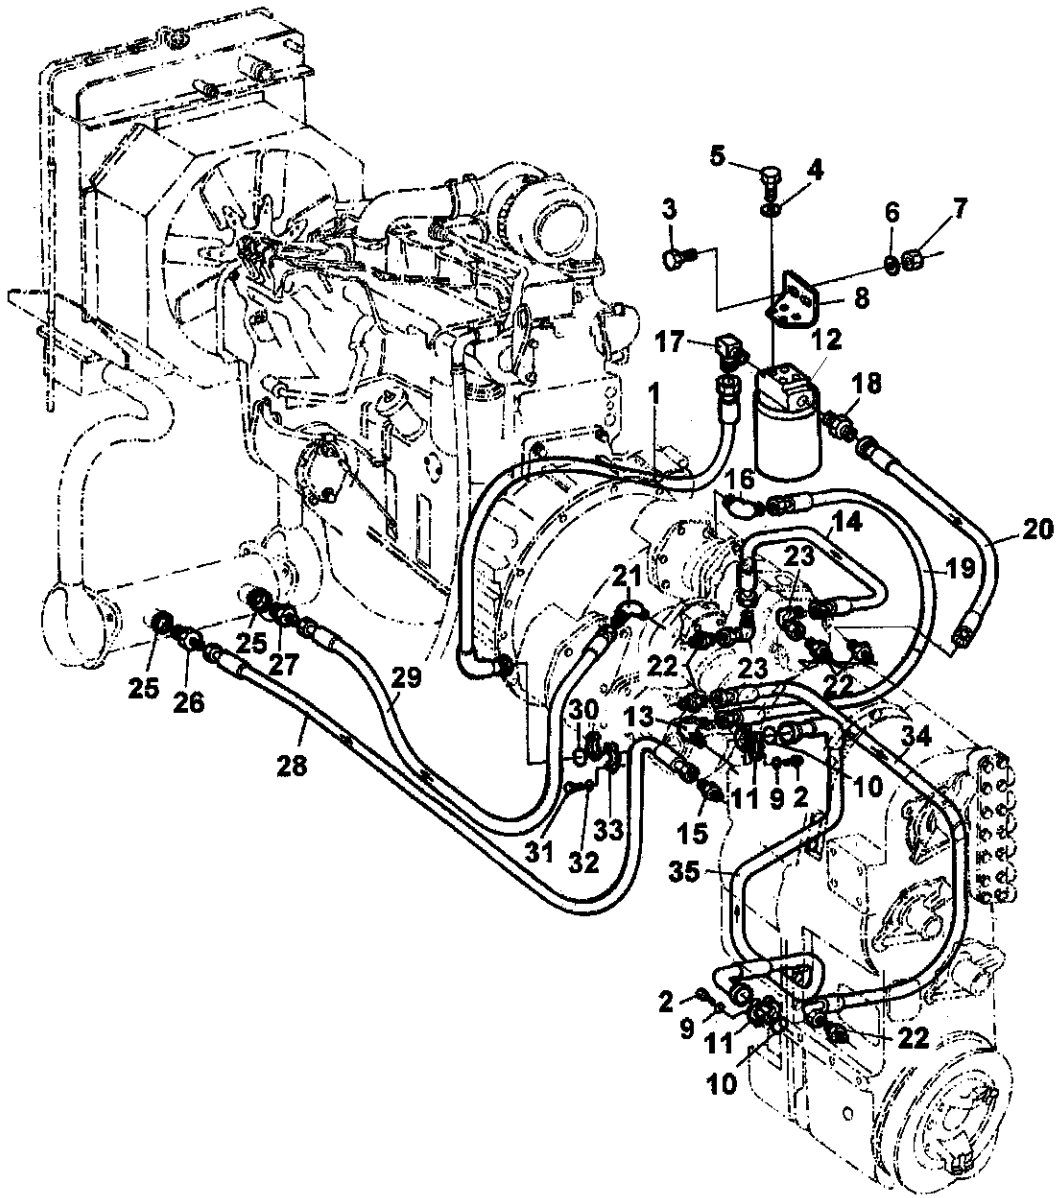

Transmission hydraulic circuit Transmission hydraulic circuit

Refer to Parts Online for the most up to date information. The printed information might be outdated.

Thu May 12 15:58:29 UTC 2022

Item	Part No.	Name	Qty	L	C	SN INFO
1	4700196448	Hydraulic hose	1			
2	4700502059	Screw 1/2"-13UNCx1.1/2" 8.8	8			
3	4700500194	Hexagon head screw M	2			
4	4700904230	Plain washer M10 10.5X22X2.0	4			
5	4700502035	Screw 3/8"-16UNCx1 8.8	4			
6	4700904703	Plain washer 13x24x4 mm	2			
7	4700570007	Nut	2			
8	4700196443	Bracket	1			
9	4700604009	Spring washer	8			
10	4700160191	O-ring	2			
11	4700232118	Flange	4			
12	4700196444	Filter, cpl	1			
12	4700196446	Filter element	1			
13	4700334128	Connector Elbow 90	1			
14	4700190144	Hydraulic hose	1			
15	4700234354	Adjusting 45G elbow	1			
16	4700334157	Straight connector	1			
17	4700193776	Elbow 90°	1			
18	4700891953	Nipple with O-ring	1			
19	4700482717	Hydraulic hose	1			
20	4700483002	Hydraulic hose	1			To 703B822
20	4700482260	Hydraulic hose	1			From 703B823
21	4700925099	Connector	1			
22	4700334140	Straight connector	5			
23	4700334239	Elbow 90G	3			
25	4700330334	Copper washer	2			
26	4700261916	Nipple	1			
27	4700190147	Nipple	1			
28	4700198130	Hydraulic hose	1			
29	4700198131	Hydraulic hose	1			
30	4700160186	O-ring	1			
31	4700502157	Screw	4			
32	4700604008	Spring washer	4			
33	4700232098	Flange half	2			
34	4700190146	Hydraulic hose	1			

Refer to Parts Online for the most up to date information. The printed information might be outdated.

Thu May 12 15:58:29 UTC 2022