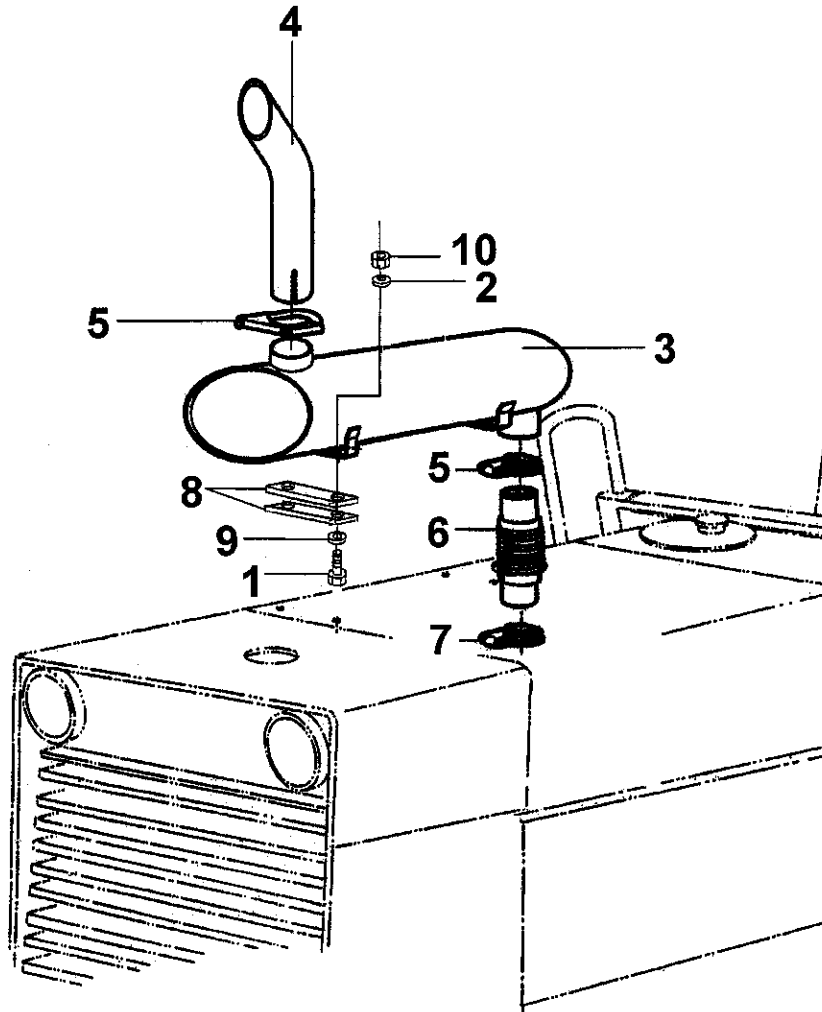

Exhaust silencer assembly Exhaust silencer assembly

Refer to Parts Online for the most up to date information. The printed information might be outdated.

Thu May 12 15:58:20 UTC 2022

Item	Part No.	Name	Qty	L	C	SN INFO
1	4700500031	Hexagon head screw M	2			From 703B806
1	4700500109	Hexagon head screw M	2			From 703B806
2	4700904230	Plain washer M10 10.5X22X2.0	4			
3	4700190631	Muffler	1			
4	4700190632	Tube	1			
5	4700266938	Clamp	2			
6	4700197940	Shock absorber	1			
7	4700313094	Pipe clamp	1			
8	4700198219	Shim	2			From 703B806
9	4700904557	Hexagon nut M	4			From 703B806
10	4700586018	Hex bolt M06X020H 8.8 A2K	4			From 703B806

Refer to Parts Online for the most up to date information. The printed information might be outdated.

Thu May 12 15:58:20 UTC 2022