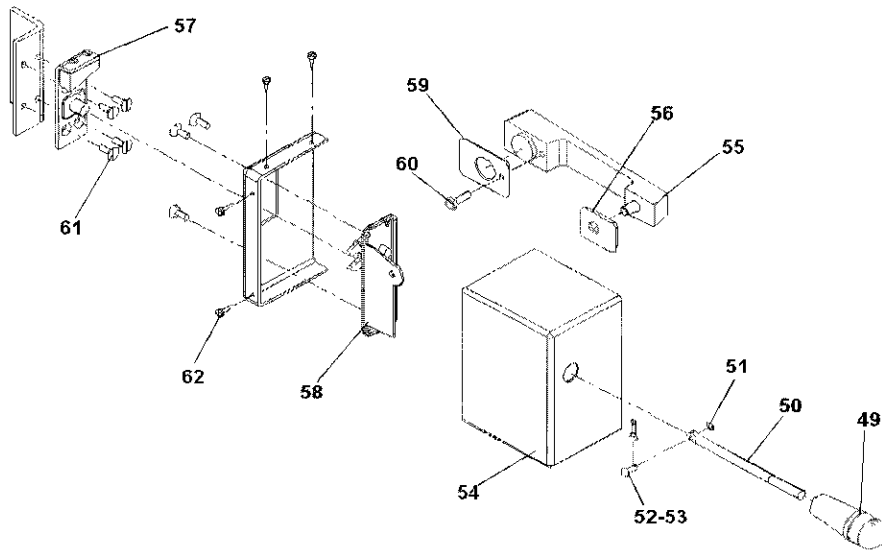

Cab, cpl 198290 Cab, cpl 198290

Refer to Parts Online for the most up to date information. The printed information might be outdated.

Thu May 12 15:58:42 UTC 2022

Item	Part No.	Name	Qty	L	C	SN INFO
49	4700199052	Handle	1			
50	4700199053	Bar	1			
51	4700199061	Washer 5mm	1			
52	4700199062	Lock	1			
53	4700199063	Cotter pin	1			
54	4700199064	Box	1			
55	4700199065	Handle	1			
56	4700199066	Rubber shim	1			
57	4700199067	Door buffer	1			
58	4700199068	Lock	1			
59	4700199069	Rubber shim	1			
60	4700199047	Screw M6x20	1			
61	4700199070	Screw 1/4"x1"	7			
62	4700199071	Screw 4,2x22	3			

Refer to Parts Online for the most up to date information. The printed information might be outdated.

Thu May 12 15:58:42 UTC 2022