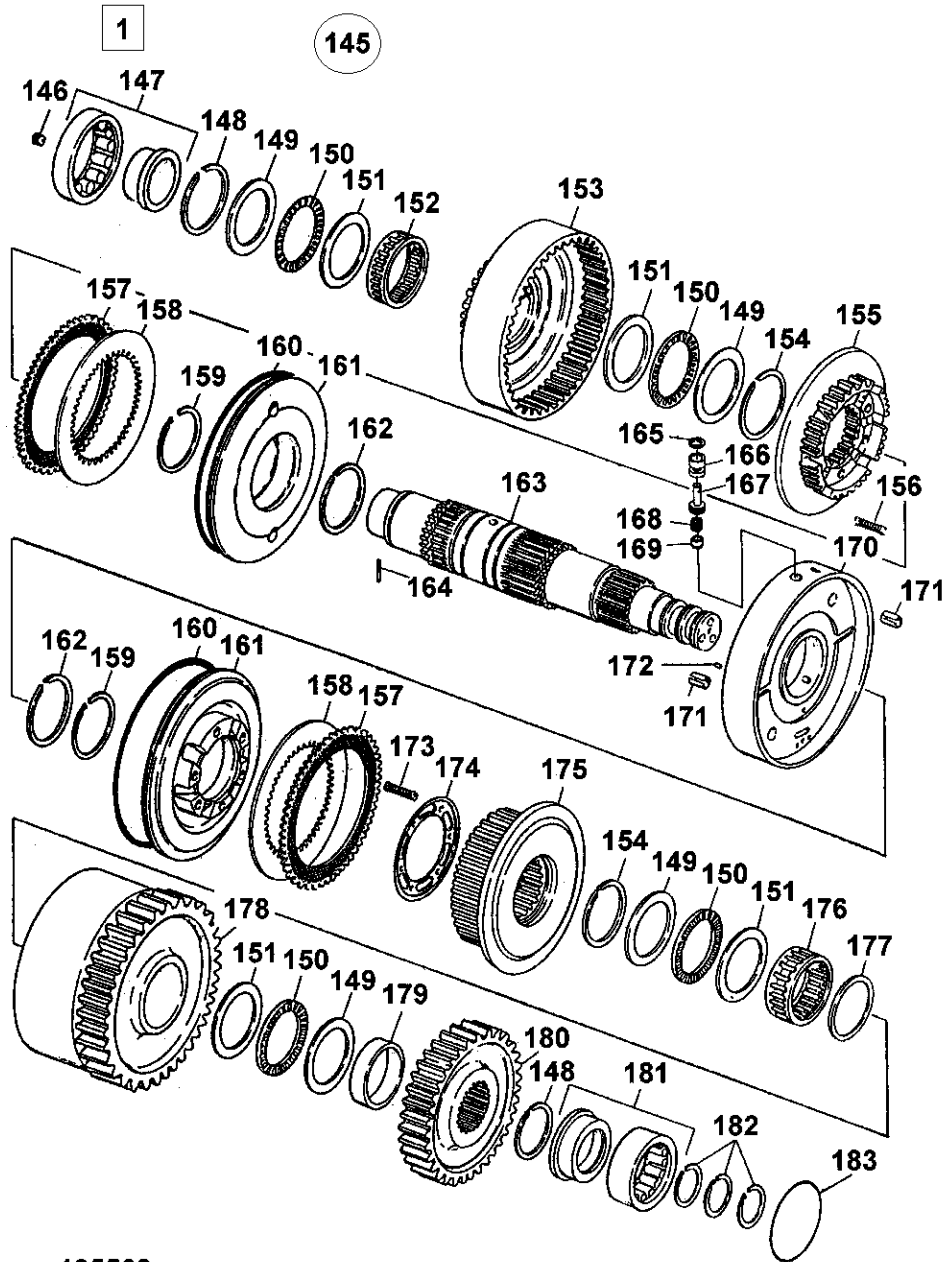

Transmission Transmission

195568

Refer to Parts Online for the most up to date information. The printed information might be outdated.

Thu May 12 15:58:26 UTC 2022

Item	Part No.	Name	Qty	L	C	SN INFO
1	4700195568	Transmission	1			
145	4700190310	Clutch, cpl	1			
146	4700190306	Plug	1			
147	4700190311	Bearing	1			
148	4700190312	Ring	2			
149	4700190313	Washer	4			
150	4700190314	Bearing	4			
151	4700190315	Washer	4			
152	4700190316	Elbow 90°	1			
153	4700190317	Gear set	1			
154	4700190318	Ring	2			
155	4700190319	Clutch hub	1			
156	4700190320	Spring	6			
157	4700190321	Clutch plate	12			
158	4700190322	Plate, steel	12			
159	4700190323	Ring	2			
160	4700190324	Ring	2			
161	4700190325	Piston	2			
162	4700190318	Ring	2			
163	4700190326	Shaft	1			
164	4700190327	Pin	1			
165	4700190289	Ring	2			
166	4700190328	Bushing	2			
167	4700190329	Valve	2			
168	4700190330	Spring	2			
169	4700190331	Valve	2			
170	4700190332	Housing, cpl	1			
171	-	Washer	2			
172	-	Pin	1			
173	4700190320	Spring	6			
174	4700190333	Seal ring	1			
175	4700190334	Clutch hub	1			
176	4700190335	Bearing	1			
177	4700190336	Spacer	1			
178	4700190337	Gear set	1			

Refer to Parts Online for the most up to date information. The printed information might be outdated.

Thu May 12 15:58:26 UTC 2022