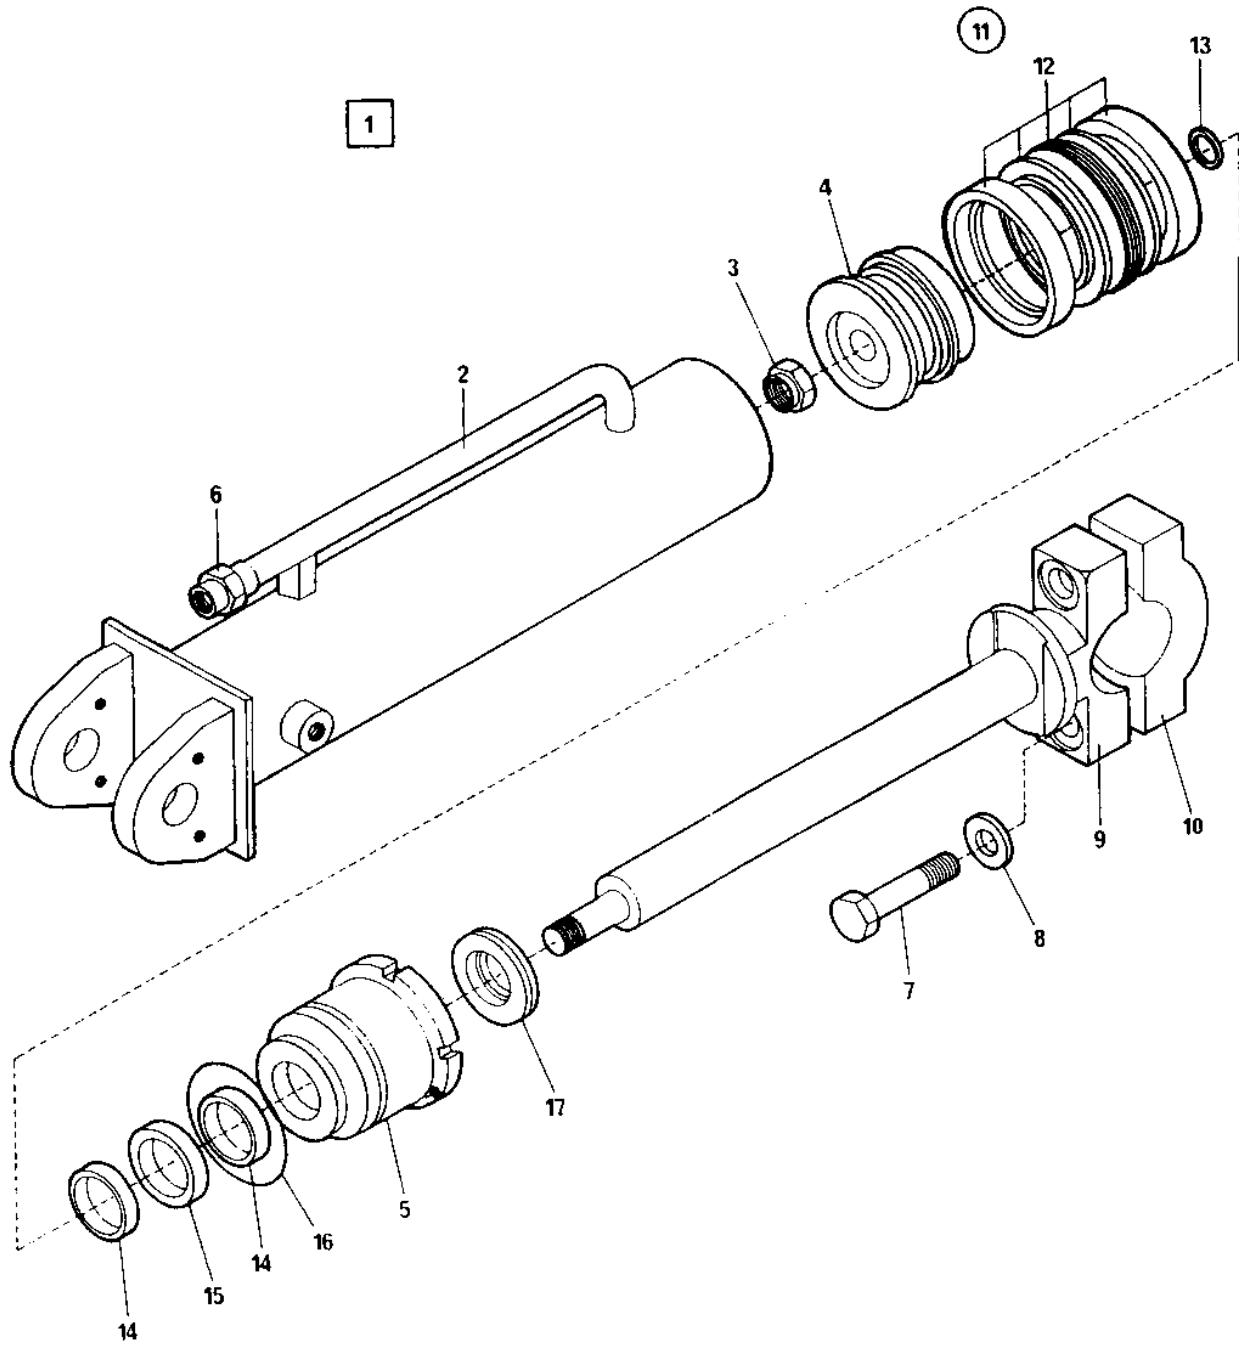

Hydraulic cylinder To 703B822 Hydraulic cylinder

Refer to Parts Online for the most up to date information. The printed information might be outdated.

Thu May 12 15:58:28 UTC 2022

Item	Part No.	Name	Qty	L	C	SN INFO
1	4700196711	Hydraulic cylinder	1			To 703B822
2	-	Cylinder housing	1			
3	4700243197	Lock nut	1			
4	-	Piston	1			
5	-	Rod guide	1			
6	-	Nipple	1			
7	4700500152	Screw M24-3x100 10.9	2			
8	4700603005	Washer	2			
9	4700190166	Rod mounting	1			
10	4700266470	Cap	1			
11	4700196712	Repair kit	1			
12	4700196713	Seal	1			
13	4700160218	O-ring	1			
14	4700196715	Guide ring	2			
15	4700196714	Gasket	1			
16	4700190756	O-ring	1			
17	4700196716	Ring	1			

Refer to Parts Online for the most up to date information. The printed information might be outdated.

Thu May 12 15:58:28 UTC 2022