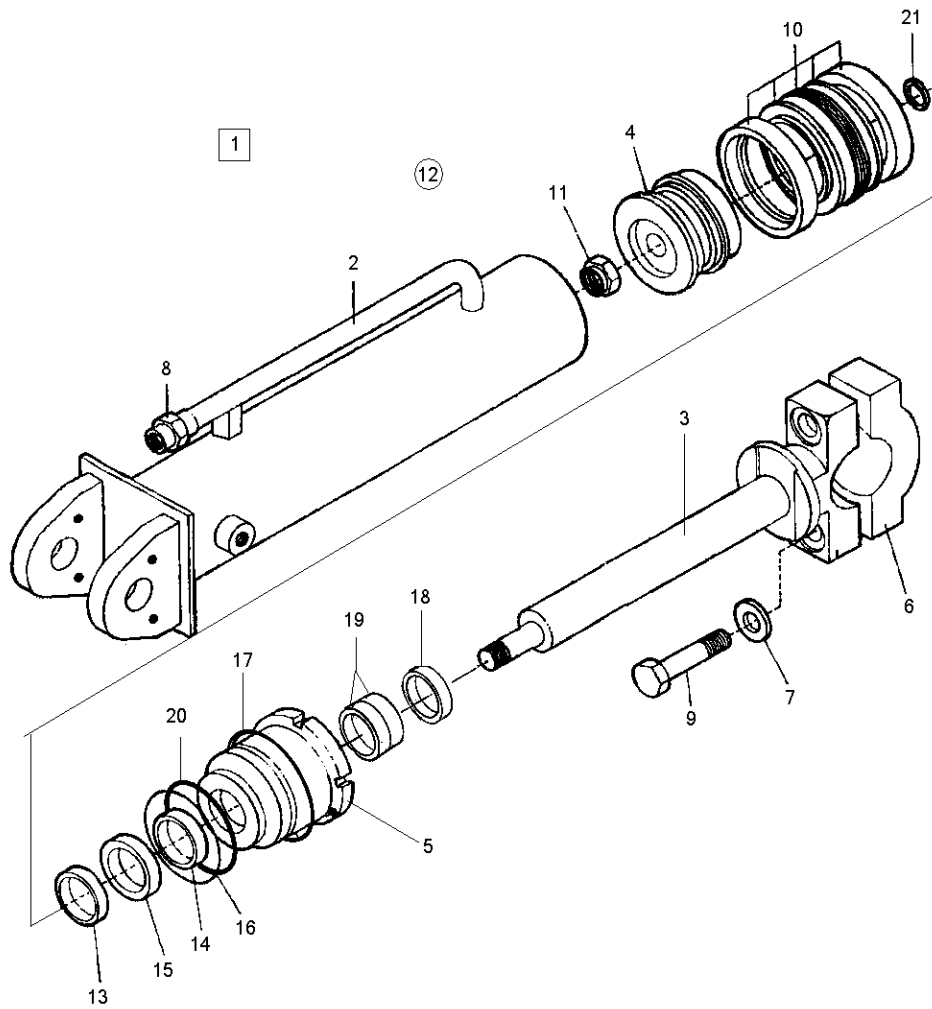

Hydraulic cylinder From 703B823 Hydraulic cylinder

Refer to Parts Online for the most up to date information. The printed information might be outdated.
Thu May 12 15:58:29 UTC 2022

Item	Part No.	Name	Qty	L	C	SN INFO
1	-	Blade Hydraulic cylinder	1			From 703B823
2	-	Cylinder housing	1			
3	4700199227	Rod ass'y	1			
4	4700199226	Piston	1			
5	4700199225	Rod guid	1			
6	4700199224	Cap	1			
7	4700603005	Washer	2			
8	4700199219	Nipple	1			
9	4700500152	Screw M24-3x100 10.9	2			
10	4700196713	Seal	1			
11	4700199223	Lock nut	1			
12	4700199136	Seal kit	1			
13	4700199222	Lock ring	1			
14	4700199221	Nylon ring	1			
15	4700199220	Gasket	1			
16	4700190756	O-ring	1			
17	4700199218	O-ring	1			
18	4700922045	Scraper ring	1			
19	4700199217	Guide ring	1			
20	4700199216	Ring	1			
21	4700160218	O-ring	1