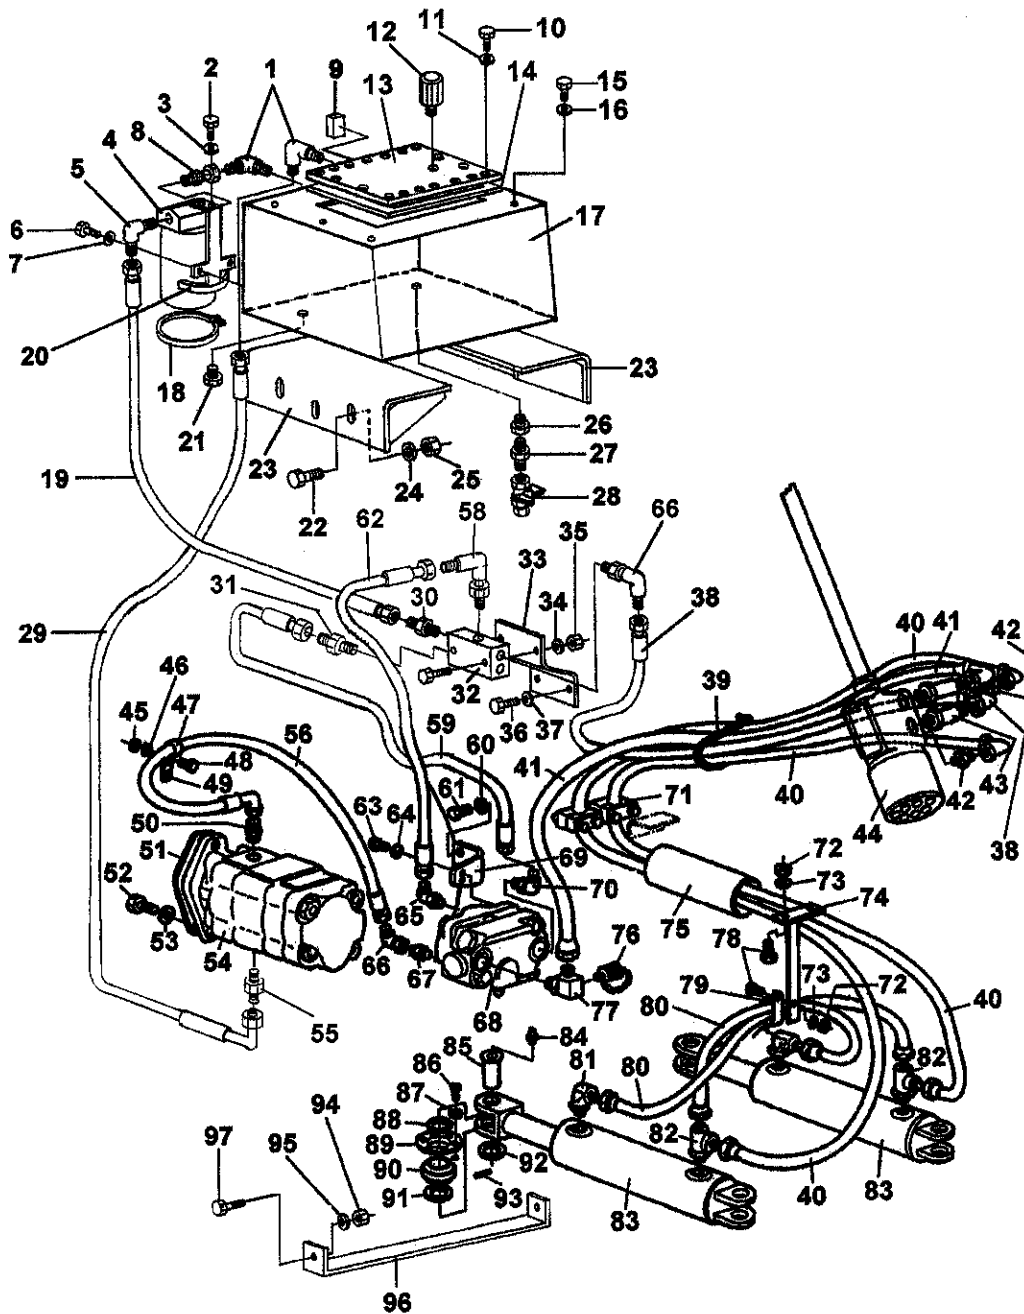

Steering hydraulic system Steering hydraulic system

Refer to Parts Online for the most up to date information. The printed information might be outdated.

Thu May 12 15:58:29 UTC 2022

Item	Part No.	Name	Qty	L	C	SN INFO
1	4700234929	Elbow 90° with o-ring	2			
2	4700502033	Screw	2			
3	4700904230	Plain washer M10 10.5X22X2.0	2			
4	4700197704	Hydraulic oil filter	1			
4	4700197705	Oil filter element	1			
5	4700813719	Elbow 90G	1			
6	4700947682	Screw M10x1,5x20 10.9	2			
7	4700904230	Plain washer M10 10.5X22X2.0	2			
8	4700197970	Hydraulic tube	1			
9	4700989151	Oil level glass	1			
10	4700500019	Hexagon head screw M	18			
11	4700904229	Steel plain washer 8.4X16X1.5	18			
12	4700357138	Ventilating filter	1			
13	4700197850	Cover	1			
14	4700349880	O Ring	1			
15	4700500142	Screw	6			
16	4700904232	Steel plain washer	6			
17	4700197843	Hydraulic oil tank	1			
18	4700313145	T-clamp	1			
19	4700197967	Hydraulic hose	1			
20	4700197971	Support	1			
21	4700232122	Steel plug threaded	2			
22	4700500029	Hex. head screw M12x030H	8			
23	4700198139	Support	2			
24	4700904230	Plain washer M10 10.5X22X2.0	8			
25	4700570006	Hexagon nut	8			
26	4700232122	Steel plug threaded	1			
27	4700813738	Nipple	1			
28	4700233304	Ball valve	1			
29	4700192816	Hydraulic hose	1			
29	4700198121	Hydraulic hose	1			From 703B802
30	4700334161	Straight connector	1			
31	4700334138	Adapter	1			
32	4700345243	Connection block	1			
33	4700197965	Support	1			

Refer to Parts Online for the most up to date information. The printed information might be outdated.

Thu May 12 15:58:29 UTC 2022