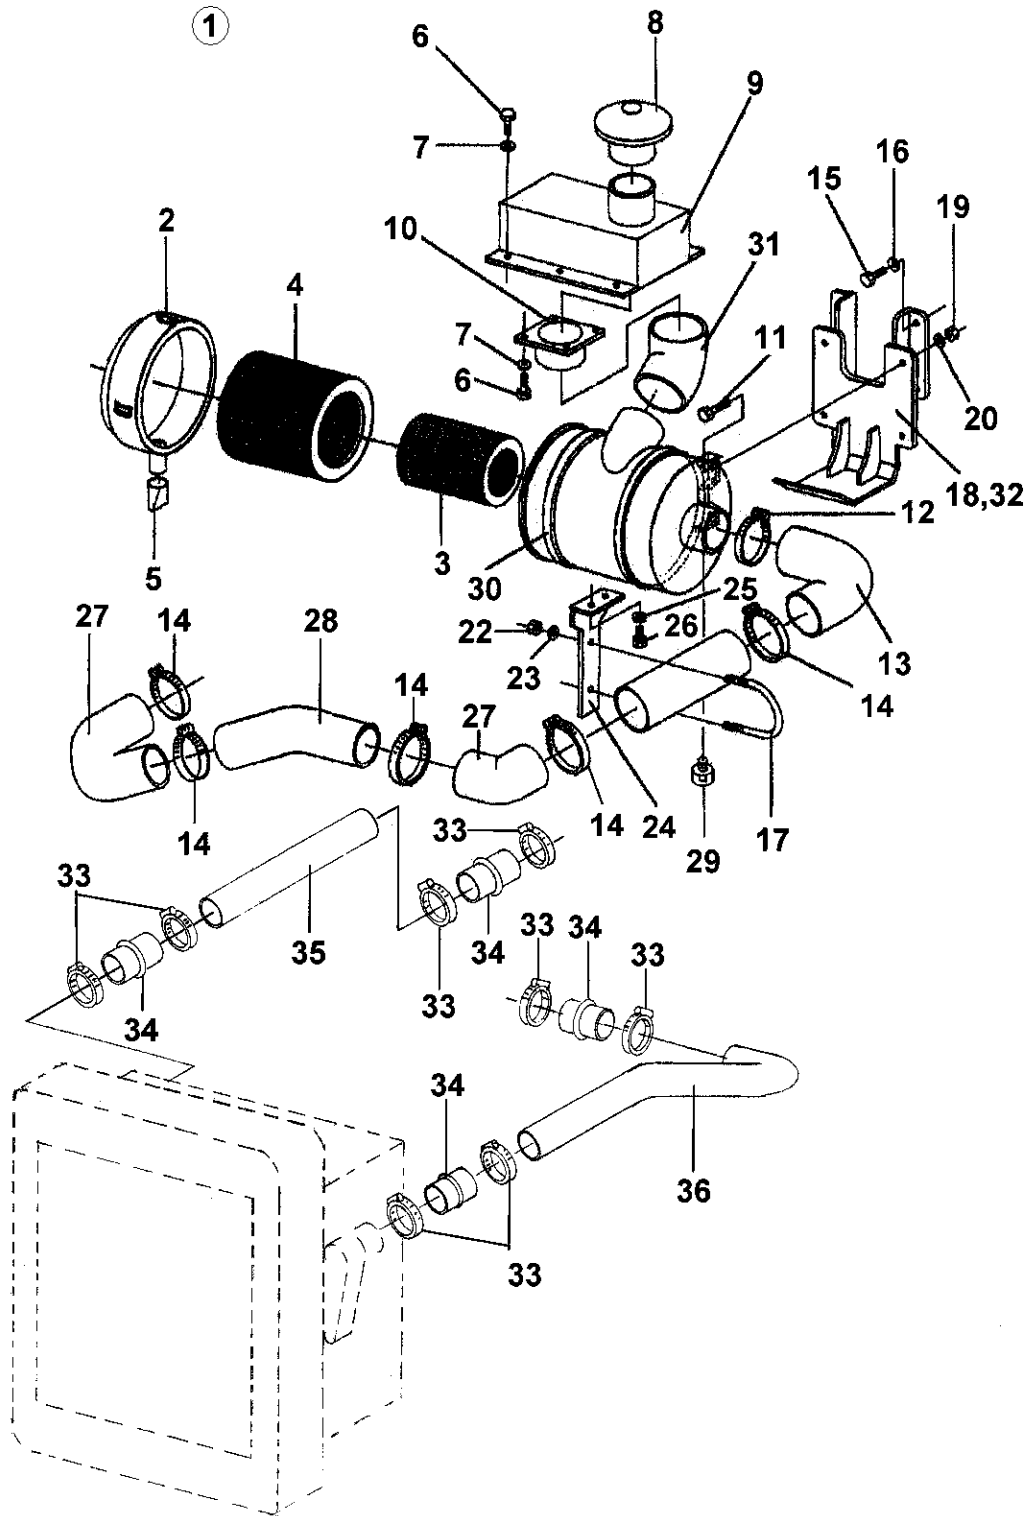

Air cleaner assembly Air cleaner assembly

Refer to Parts Online for the most up to date information. The printed information might be outdated.

Thu May 12 15:58:20 UTC 2022

Item	Part No.	Name	Qty	L	C	SN INFO
1	4700385171	Air cleaner	1			
2	4700385379	End cover	1			
3	4700385378	Safety filter	1			
4	4700385377	Main filter	1			
5	4700385376	Vacuator valve	1			
6	4700500048	Hex. Head screw	10			
7	4700904230	Plain washer M10 10.5X22X2.0	10			
8	4700198162	Protection	1			
9	4700197942	Fan shroud	1			
10	4700197943	Flange	1			
11	4700947680	Hexagon screw M	4			
12	4700313145	T-clamp	1			
13	4700801688	Rubber elbow	1			
14	4700922455	T clamp	5			
15	4700947686	Hexagon head screw M	4			
16	4700947231	Washer	4			
17	4700240247	Clamp	1			
18	4700197903	Support	1			
19	4700570005	Hexagon nut M	4			
20	4700904229	Steel plain washer 8.4X16X1.5	4			
21	4700197939	Tube	1			
22	4700586018	Hex bolt M06X020H 8.8 A2K	2			
23	4700615044	Washer	2			
24	4700197973	Support	1			
25	4700904230	Plain washer M10 10.5X22X2.0	2			
26	4700500028	Hexagon Screw M	2			
27	4700912385	Rubber elbow	2			
28	4700197938	Tube	1			
29	4700929023	Indicator	1			
30	4700802550	Band, mounting	1			
31	4700197941	Hose	1			
32	4700198061	Base	1			
33	4700385404	Clamp	8			
34	4700385691	Air intake hose	4			
35	4700197936	Tube	1			

Refer to Parts Online for the most up to date information. The printed information might be outdated.

Thu May 12 15:58:20 UTC 2022