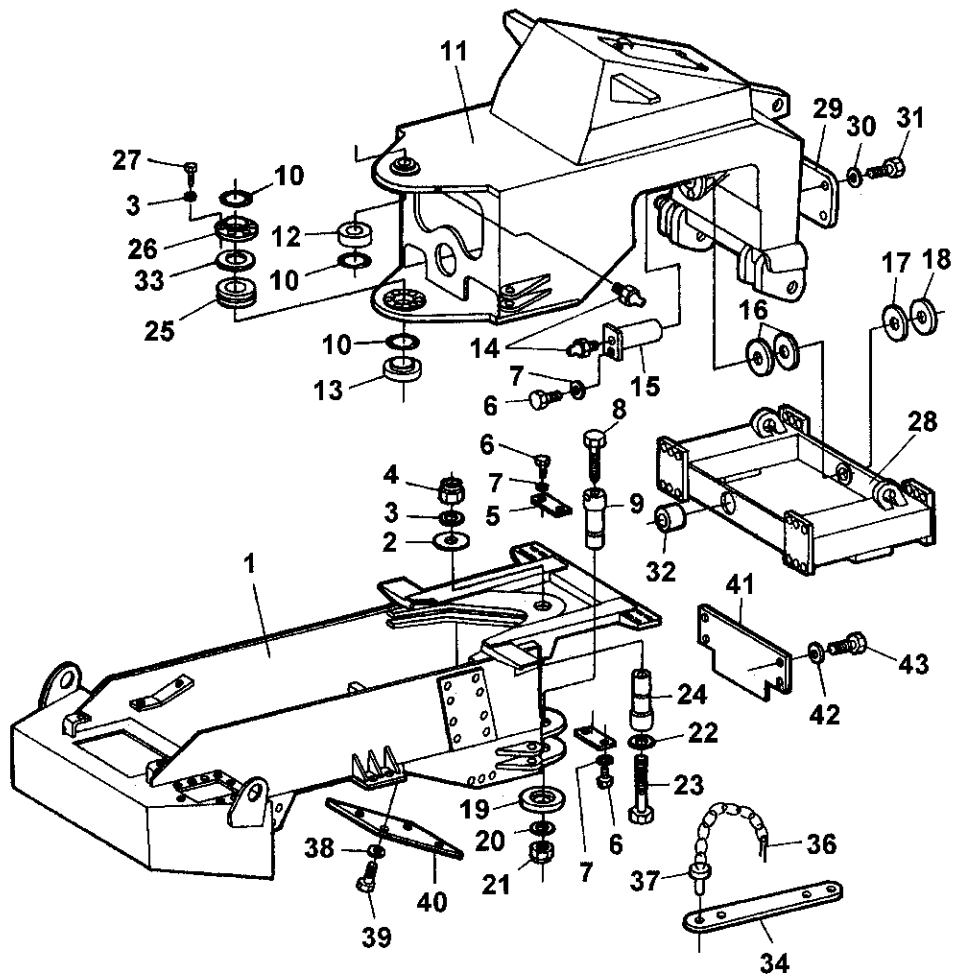

Frame Frame

Refer to Parts Online for the most up to date information. The printed information might be outdated.

Thu May 12 15:58:14 UTC 2022

Item	Part No.	Name	Qty	L	C	SN INFO
1	4700197810	Frame, rear	1			
2	4700260272	Washer	1			
3	4700602008	Washer	1			
4	4700586112	Locking nut	1			
5	4700260267	Link	2			
6	4700500051	Steel plain washer	6			
7	4700904231	Hexagon nut M	12			
8	4700260269	Screw	1			
9	4700260268	Pin	1			
10	4700813473	O-ring	4			
11	4700261876	Frame, front	1			
12	4700100040	Contact spher. Plain bearing	1			
13	4700260276	Spacer	1			
14	4700310022	Grease nipple	2			
15	4700260264	Pin with lock	2			
16	4700260277	Washer	4			
17	4700260278	Washer	4			
18	4700260279	Washer	4			
19	4700260275	Washer	1			
20	4700602015	Washer 39x72x6	1			
21	4700586113	Nut	1			
22	4700265109	Washer	1			
23	4700266816	Screw	1			
24	4700260274	Pin	1			
25	4700920806	Pull Rod Attachment	1			
26	4700260270	Cover	1			
27	4700500037	Hexagon head screw M12X035H 8.8 A3K	6			
28	4700193755	Trunnion	1			
29	4700261469	Cover	1			
30	4700615044	Washer	4			
31	4700500280	Hex head screw	4			
32	4700260031	Bushing	1			
33	4700260271	Shim	16			
34	4700261446	Bar	2			
35	4700245747	Chain	2			

Refer to Parts Online for the most up to date information. The printed information might be outdated.

Thu May 12 15:58:14 UTC 2022