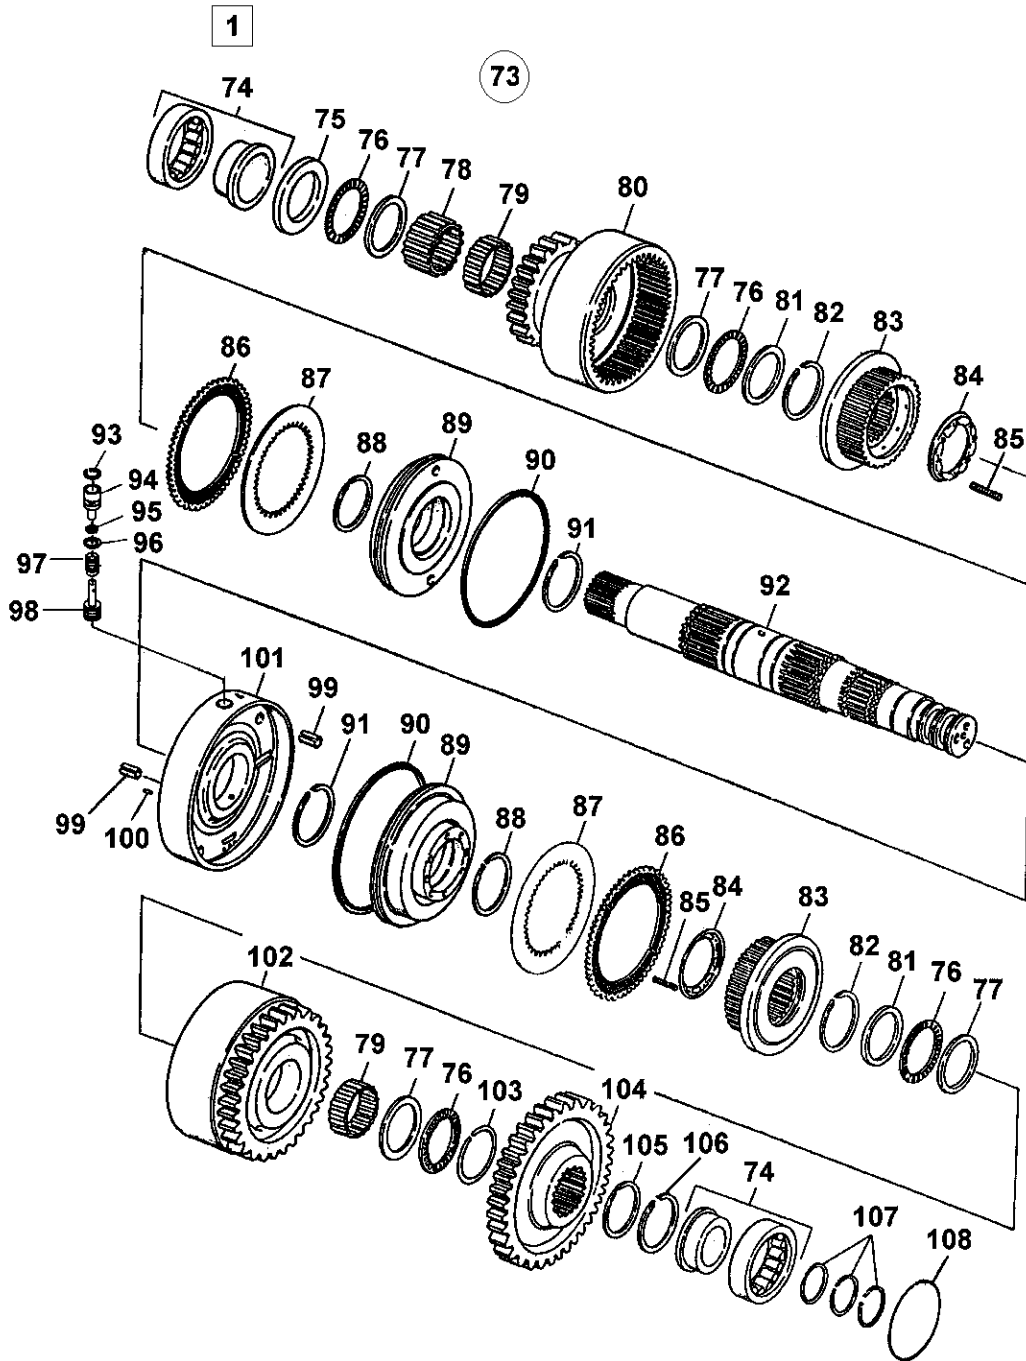

Transmission Transmission

Refer to Parts Online for the most up to date information. The printed information might be outdated.

Thu May 12 15:58:25 UTC 2022

Item	Part No.	Name	Qty	L	C	SN INFO
1	4700195568	Transmission	1			
9	-	null				
73	4700190271	Clutch, cpl	1			
74	4700190272	Bearing	2			
75	4700190273	Spacer	1			
76	4700190274	Bearing	4			
77	4700190275	Washer	4			
78	4700190276	Bearing	1			
79	4700190277	Bearing	2			
80	4700190278	Gear and driver ring	1			
81	4700190279	Washer	2			
82	4700190280	Ring	2			
83	4700190281	Clutch hub	2			
84	4700190282	Seal ring	2			
85	-	Spring	16			
86	4700190283	Clutch plate	16			
87	4700190284	Steel plate	16			
88	4700190285	Ring	2			
89	4700190286	Piston	2			
90	4700190287	Ring	2			
91	4700190280	Ring	2			
92	4700190288	Shaft	1			
93	4700190289	Ring	2			
94	4700190290	Bushing	2			
95	4700190291	Support	2			
96	4700190292	Shim	CN			
96	4700190293	Shim	CN			
97	4700190294	Spring	2			
98	4700190295	Valve	2			
99	4700190296	Gasket	2			
100	4700190297	Lock pin	4			
101	4700190298	Housing	1			
102	4700190299	Gear set	1			
103	4700190300	Ring	1			
104	4700190301	Gear	1			

Refer to Parts Online for the most up to date information. The printed information might be outdated.

Thu May 12 15:58:25 UTC 2022