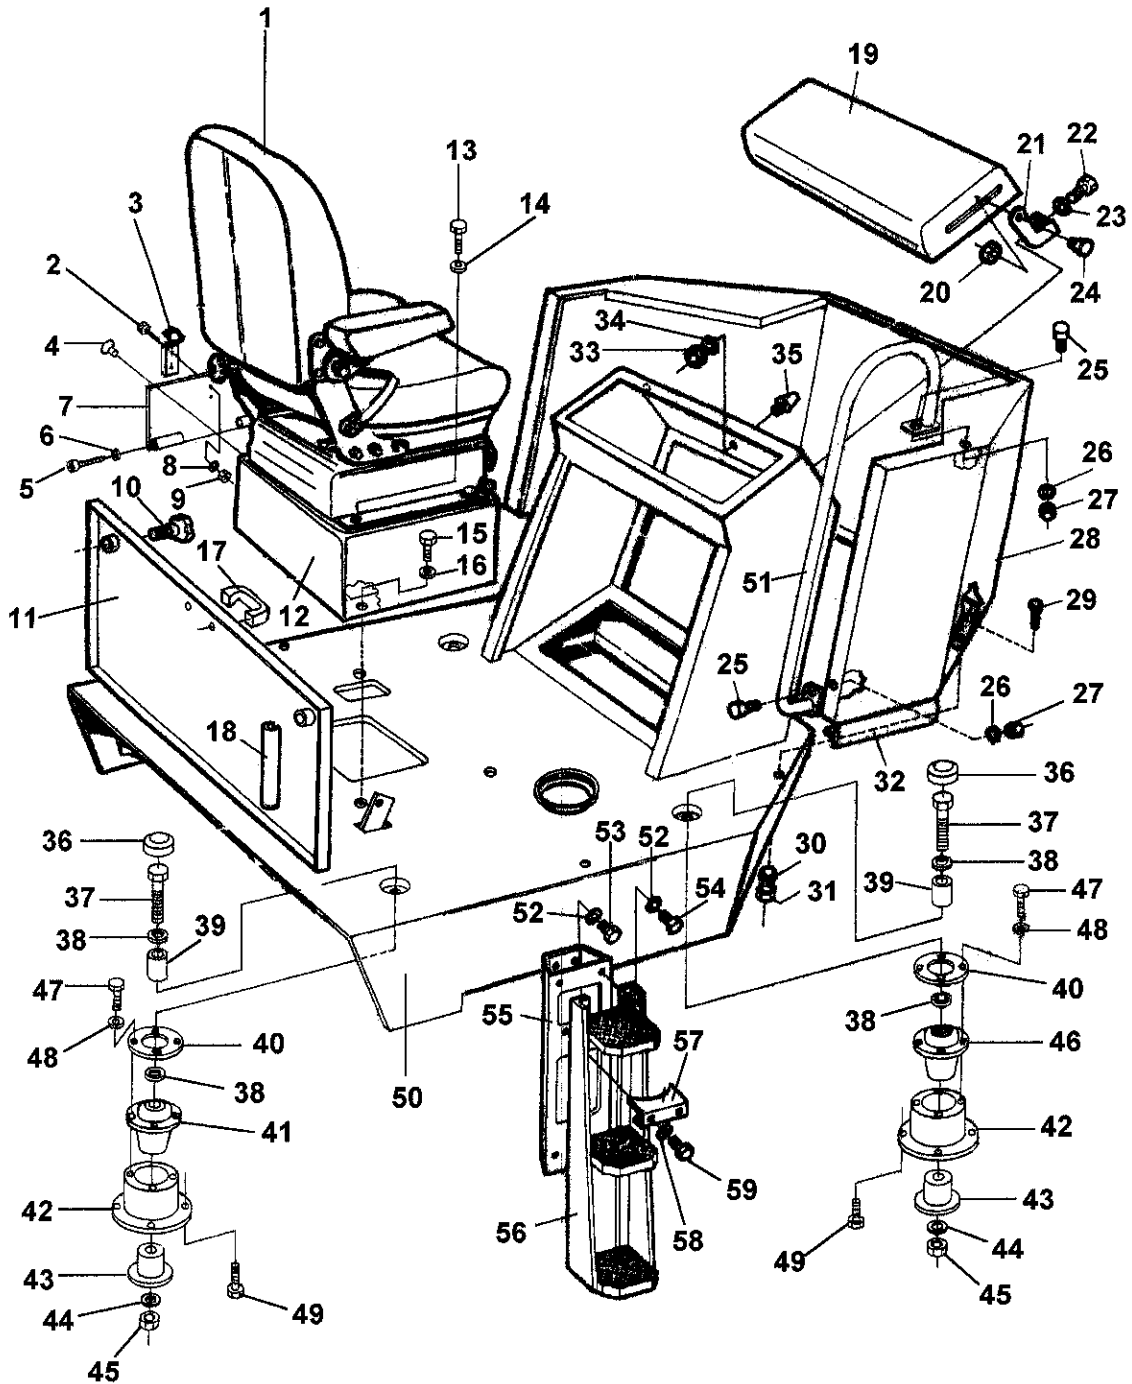

Drivers platform Drivers platform

Refer to Parts Online for the most up to date information. The printed information might be outdated.

Thu May 12 15:58:35 UTC 2022

Item	Part No.	Name	Qty	L	C	SN INFO
1	4700196886	Seat	1			
2	4700533009	Screw	2			
3	4700262593	Catch	1			
4	4700450140	Cushion	2			
5	4700508092	Hexagon socket head cap screw M	2			
6	4700904229	Steel plain washer 8.4X16X1.5	2			
7	4700197905	Cover	1			
8	4700904698	Plain washer	2			
9	4700570002	Nut M4	2			
10	4700312084	Turning knob	2			
11	4700196555	Cover	1			
12	4700197904	Support	1			
13	4700500028	Hexagon Screw M	4			
14	4700904230	Plain washer M10 10.5X22X2.0	4			
15	4700500037	Hexagon head screw M12X035H 8.8 A3K	4			
16	4700904231	Hexagon nut M	4			
17	4700927210	Grab handle	1			
17	4700533039	Screw	2			
17	4700600004	Washer	2			
18	4700202028	Edge trim	1	A		
19	4700192982	Cover	1			
20	4700586002	Lock nut M	4			
21	4700192991	Right support	1			
21	4700192992	Left support	1			
22	4700192814	Screw	4			
23	4700615043	Washer 8,4x18x2	4			
24	4700348338	Stud	2			
25	4700947690	Screw	4			
26	4700615045	Conical spring washer	4			
27	4700586019	Lock nut M12	4			
28	4700192771	Protection	1			
29	4700500270	Screw M16x60 10,9	4			
30	4700603004	Washer	4			
31	4700586021	Lock nut	4			
32	4700247435	Rubber strip	1	B		

Refer to Parts Online for the most up to date information. The printed information might be outdated.

Thu May 12 15:58:35 UTC 2022