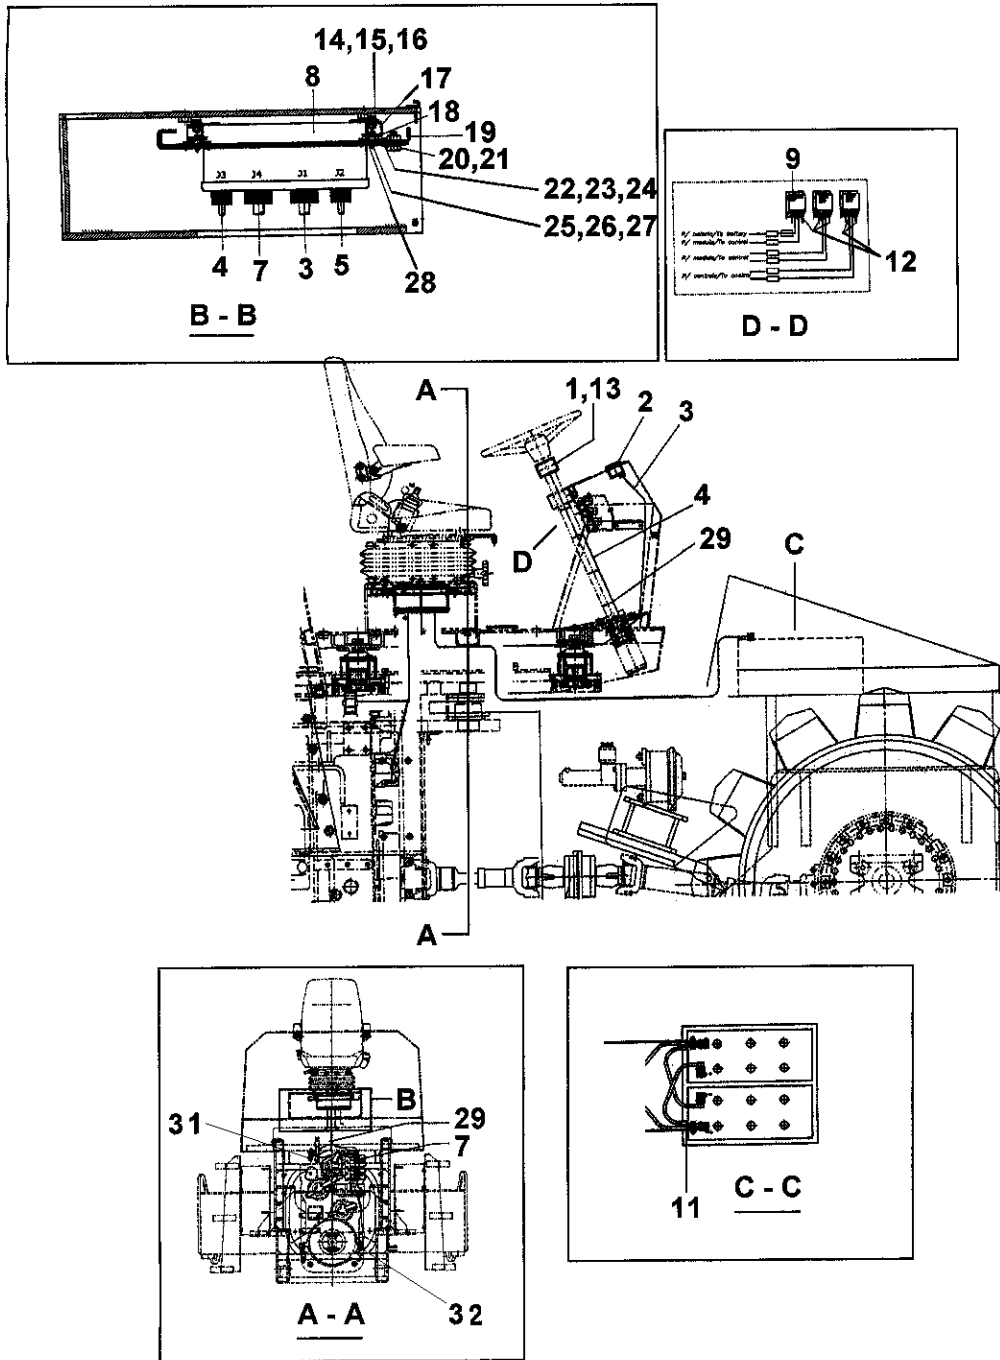

Transmission control Transmission control

Refer to Parts Online for the most up to date information. The printed information might be outdated.

Thu May 12 15:58:36 UTC 2022

Item	Part No.	Name	Qty	L	C	SN INFO
1	4700195807	Selector lever	1			
2	4700243864	Transmission gear display	1			
3	4700195796	Cable harness	1			
4	4700195792	Cable harness	1			
5	4700195794	Cable harness	1			
6	4700195806	Potentiometer	1			
7	4700195793	Cable harness	1			
8	4700195818	Electronic moduls	1			
9	4700190825	Transmission relay	1			
10	4700195819	Electronic control system	1			
11	4700960051	Connector	1			
12	4700926033	Cable clip	5			
13	4700533034	Screw	2			
14	4700500185	Hexagon head screw M	4			
15	4700615042	Conical spring washer	8			
16	4700570004	Hexagon nut M	4			
17	4700195760	Support	2			
18	4700190153	Shock absorber	4			
19	4700195761	Plate	1			
20	4700500048	Hex. Head screw	2			
21	4700615044	Washer	2			
22	4700901769	Screw	8			
23	4700600001	Washer	8			
24	4700570001	Nut	8			
25	4700925664	Screw	4			
26	4700570002	Nut M4	4			
27	4700600002	Washer	4			
28	4700190155	Washer	4			
29	4700313041	Cable tie	20			
31	4700192549	Magnetic sender	1			
32	4700192393	Magnetic sender	1			

Refer to Parts Online for the most up to date information. The printed information might be outdated.

Thu May 12 15:58:36 UTC 2022