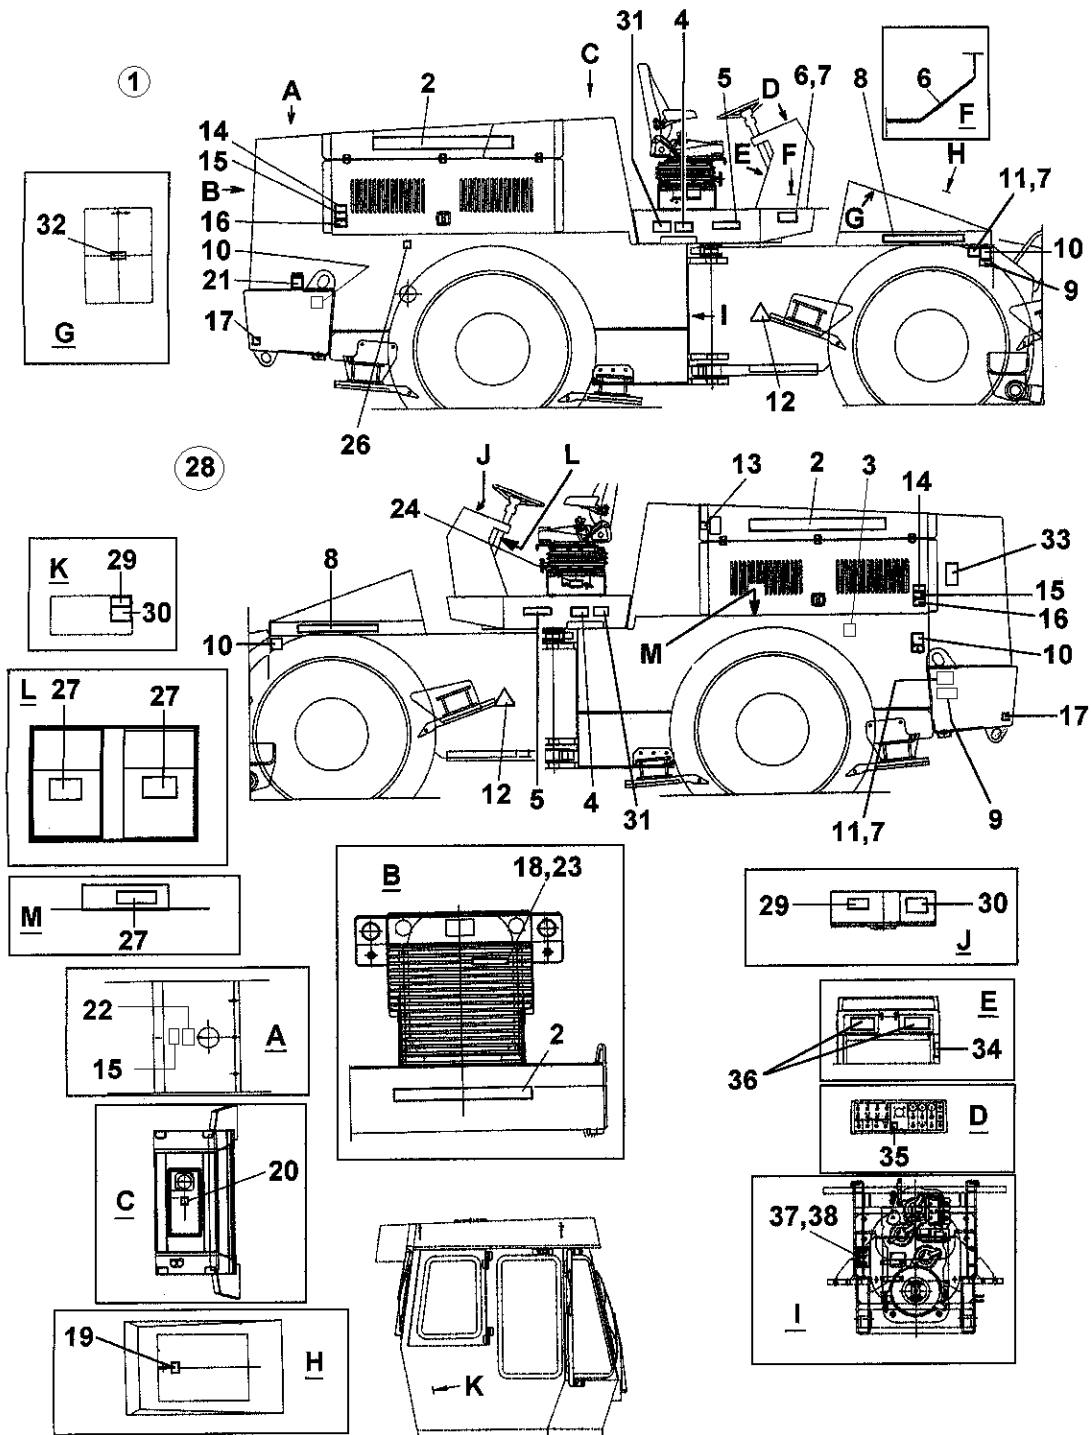

Kit, plate decals Kit, plate decals

Refer to Parts Online for the most up to date information. The printed information might be outdated.

Thu May 12 15:58:37 UTC 2022

Item	Part No.	Name	Qty	L	C	SN INFO
1	4700197992	Kit, plates and decals	1			
2	4700904098	Decal, DYNAPAC	3	A		
3	4700192985	Decal, oil filter	1			
4	4700903459	Decal "SAFETY"	2			
5	4700197040	Decal "MODEL"	2			
6	4700960787	Decal, identification decal "Dynapac"	1			
7	4700624016	Blind rivet	12			
8	4700904092	Decal "DYNAPAC" L=590 mm	2			
9	4700908229	Safety decal	2			
10	4700588176	Decal "LIFT POINT"	4			
11	4700904870	Lifting data plate	2			
12	4700903422	Safety decal "HAZARDOUS AREA"	2			
13	4700273373	Decal "HYDRAULIC OIL"	1			
14	4700903423	Safety decal, Rotating engine components	2			
15	4700903424	Decal hot surface	3			
16	4700903832	Label Rotating V belt	2			
17	4700382751	Decal "SECURING POINT/TIE DOWN"	2			
18	4700843157	Decal "DYNAPAC"	1			
19	4700904835	Decal Battery power-disconnect	1			
20	4700272372	Decal, hydraulic oil	1			
21	4700991658	Decal fuel, Diesel	1			
22	4700991657	Decal "WATER"	1			
23	4700624012	Rivet, 4.8x13 mm	2			
24	4700197041	Plate	1			
25	4700903425	Decal "SAFETY MANUAL"	1			
26	4700198168	Decal "FUEL FILTER"	1			
27	4700198223	Decal "FUSES AND RELAYS"	3			
28	4700197995	Decal "SET" (Portuguese)	1			
28	4700197996	Decal "SET" (English)	1			
28	4700197997	Decal "SET" (Spanish)	1			
28	4700197998	Decal "SET" (French)	1			
29	4700190395	Decal "WARNING" (Portuguese)	1			
29	4700190396	Decal "WARNING" (English)	1			
29	4700190397	Decal "WARNING" (Spanish)	1			
29	4700190398	Decal "WARNING" (French)	1			

Refer to Parts Online for the most up to date information. The printed information might be outdated.

Thu May 12 15:58:37 UTC 2022