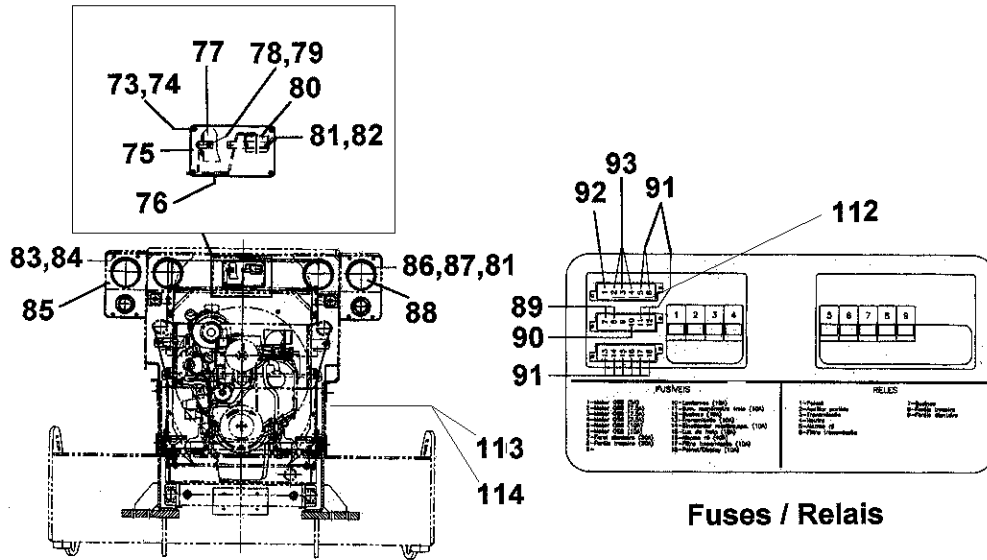

Electric system Electric system

Refer to Parts Online for the most up to date information. The printed information might be outdated.

Thu May 12 15:58:33 UTC 2022

Item	Part No.	Name	Qty	L	C	SN INFO
73	4700904228	Steel plain washer	4			
74	4700500013	Hexagon head screw M	4			
75	4700196705	Cover	1			
76	4700929910	Connecting pin	1			
77	4700197086	Horn	1			
78	4700500042	Hex. head screw M8	2			
79	4700904229	Steel plain washer 8.4X16X1.5	9			
80	4700900798	Back-up alarm	1			
81	4700904281	Steel plain washer	15			
82	4700533023	Screw	11			
83	4700904228	Steel plain washer	9			
84	4700500075	Screw, M6-1,0x25 mm 8.8	8			
85	4700197876	Plate	2			
86	4700261530	Support	4			
87	4700586001	Lock nut M	4			
88	4700985155	Head lamp	4			
89	4700903741	Fuse 20A Yellow	2			
90	4700901228	Fuse 15A Blue	1			
91	4700901227	Fuse 10A Red	10			
92	4700901225	Fuse 5A Tan	1			
93	4700901226	Fuse 7.5A Brown	3			
94	4700500019	Hexagon head screw M	4			
95	4700198106	Cable harness, power	1	A		
96	4700901256	Fuse box	3			
97	4700901767	Screw	6			
98	4700195157	Relay support	9	B		
99	4700975068	Relay	8			
100	4700190825	Transmission relay	1			
101	4700313068	Cable tie	9			
102	4700198102	Cable harness,relays	1			
103	4700197948	Support	1			
103	4700199012	Support	1			
104	4700500053	Screw, M8x20 mm 8.8 A2K	2			
105	4700198147	Protection	1			
106	4700313041	Cable tie	1			

Refer to Parts Online for the most up to date information. The printed information might be outdated.

Thu May 12 15:58:33 UTC 2022