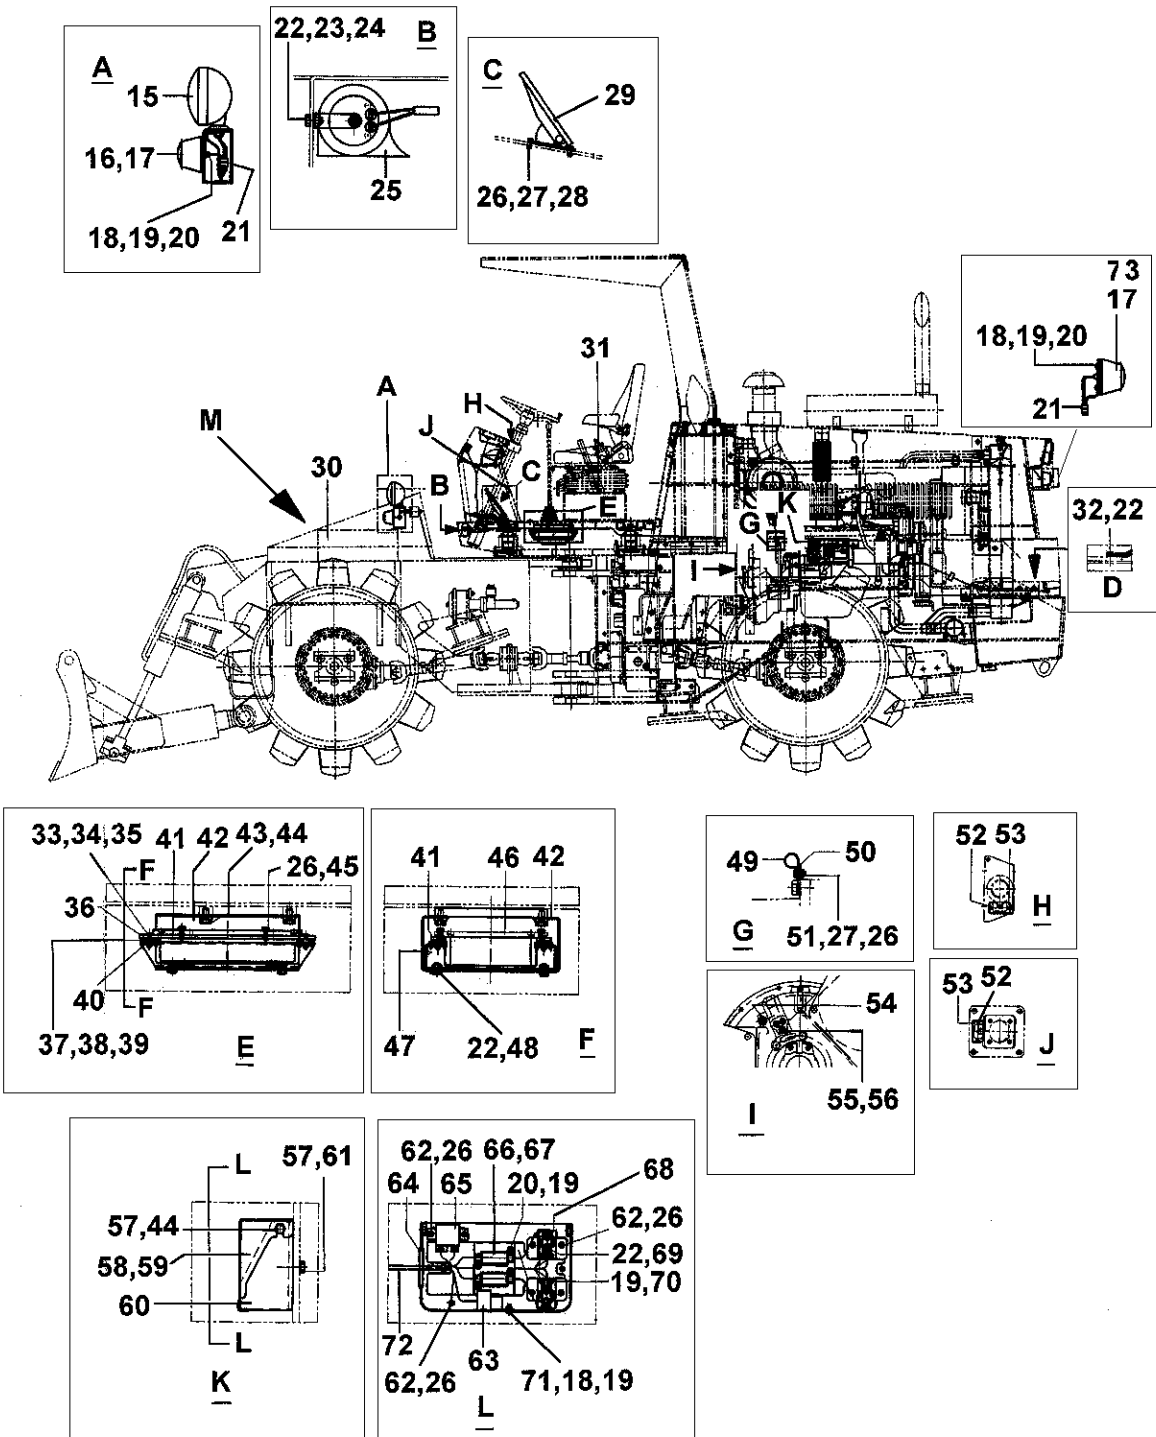

Electric system Electric system

Refer to Parts Online for the most up to date information. The printed information might be outdated.

Thu May 12 15:58:32 UTC 2022

Item	Part No.	Name	Qty	L	C	SN INFO
15	4700242613	Headlamp	4			
15	4700985087	Bulb	4			
16	4700198434	Lantern	2			
17	4700247638	Lamp	4			
18	4700586001	Lock nut M	21			
19	4700904281	Steel plain washer	40			
20	4700533027	Screw	12			
21	4700929910	Connecting pin	12			
22	4700904229	Steel plain washer 8.4X16X1.5	33			
23	4700586003	Lock nut M8	5			
24	4700500021	Hexagon head screw M	1			
25	4700197086	Horn	2			
26	4700904228	Steel plain washer	3			
27	4700586002	Lock nut M	3			
28	4700500075	Screw, M6-1,0x25 mm 8.8	3			
29	4700198117	Electronic pedal	1			
30	4700196612	Battery group	1			
31	4700930197	Brake switch	1			
32	4700500042	Hex. head screw M8	5			
33	4700570002	Nut M4	4			
34	4700600002	Washer	4			
35	4700925664	Screw	4			
36	4700190153	Shock absorber	4			
37	4700901769	Screw	8			
38	4700600001	Washer	8			
39	4700570001	Nut	8			
40	4700190155	Washer	4			
41	4700198214	Bar	2			
42	4700198213	Support	1			
43	4700198216	Spacer	4			
44	4700500280	Hex head screw	6			
45	4700500040	Screw, M6x20 mm 8.8 A2K	4			To 703B807
45	4700500012	Hexagon head screw M	4			From 703B808
46	4700198118	Interface	1			
47	4700198212	Support	1			

Refer to Parts Online for the most up to date information. The printed information might be outdated.

Thu May 12 15:58:32 UTC 2022