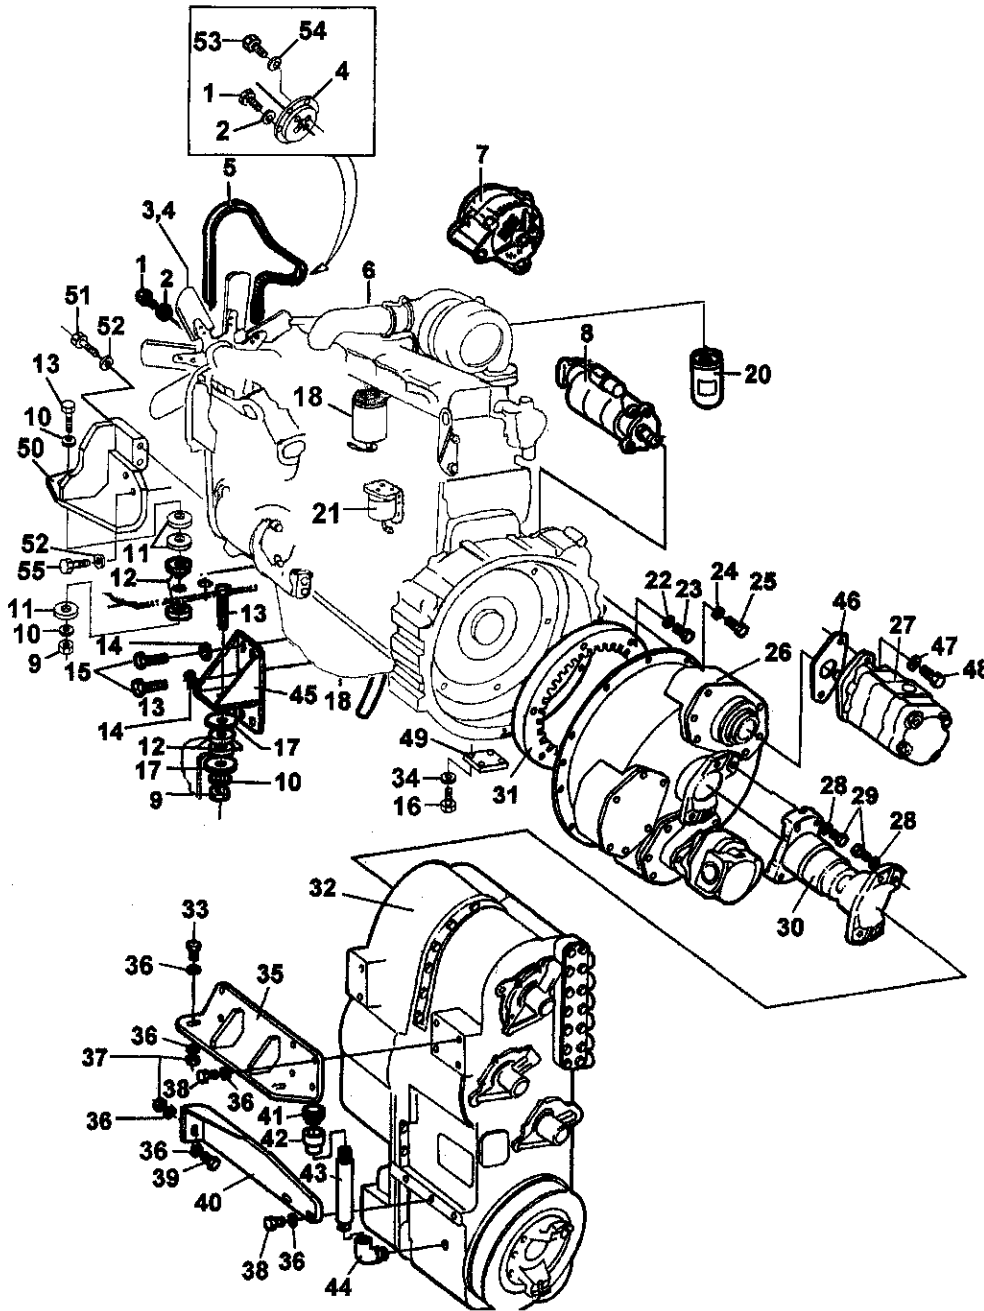

Engine Engine

Refer to Parts Online for the most up to date information. The printed information might be outdated.

Thu May 12 15:58:19 UTC 2022

Item	Part No.	Name	Qty	L	C	SN INFO
1	4700513015	Screw M10x1,5x100 10.9	4			
2	4700904230	Plain washer M10 10.5X22X2.0	4			
3	4700198030	Fan	1			To 703B834
3	4700198909	Fan	1			From 703B835
4	4700198091	Flange	1			
5	4700198436	Belt	1			To 703B834
5	4700199415	Belt	1			From 703B835
6	4700197612	Diesel engine	1			
6	4700198432	Ring gear	1			To 703B807
6	4700198412	Ring gear	1			From 703B808
7	4700198305	Alternator	1			
8	4700198306	Starter motor	1			
8	4700198307	Gasket	1			
8	4700198411	Spacer	1			To 703B806
9	4700586116	Nut	4			
10	4700263357	Washer	4			
11	4700260148	Washer	12			
12	4700263355	Cushion	8			
13	4700923569	Screw	1			
14	4700904231	Hexagon nut M	12			
15	4700500197	Hex. screw	8			
16	4700502015	Screw 5/16-18UNCx5/8" 8.	4			
17	4700260148	Washer	2			
18	4700198302	Fuel filter element	1			To 703B805
18	4700198413	Fuel filter	1			From 703B806
18	4700199181	Fuel filter element	1			From 703B806
20	4700198303	Oil filter element	1			
21	4700198304	Pump, fuel transfer	1			
22	4700241845	Washer	8			
23	4700502036	Screw 3/8"-16UNC	8			
24	4700904230	Plain washer M10 10.5X22X2.0	12			
25	4700947683	Hex. screw M10x030H	12			
26	4700243129	Torque converter, cpl	1			
27	4700192224	Hydraulic pump	1			
28	4700240536	Washer	8			

Refer to Parts Online for the most up to date information. The printed information might be outdated.

Thu May 12 15:58:19 UTC 2022