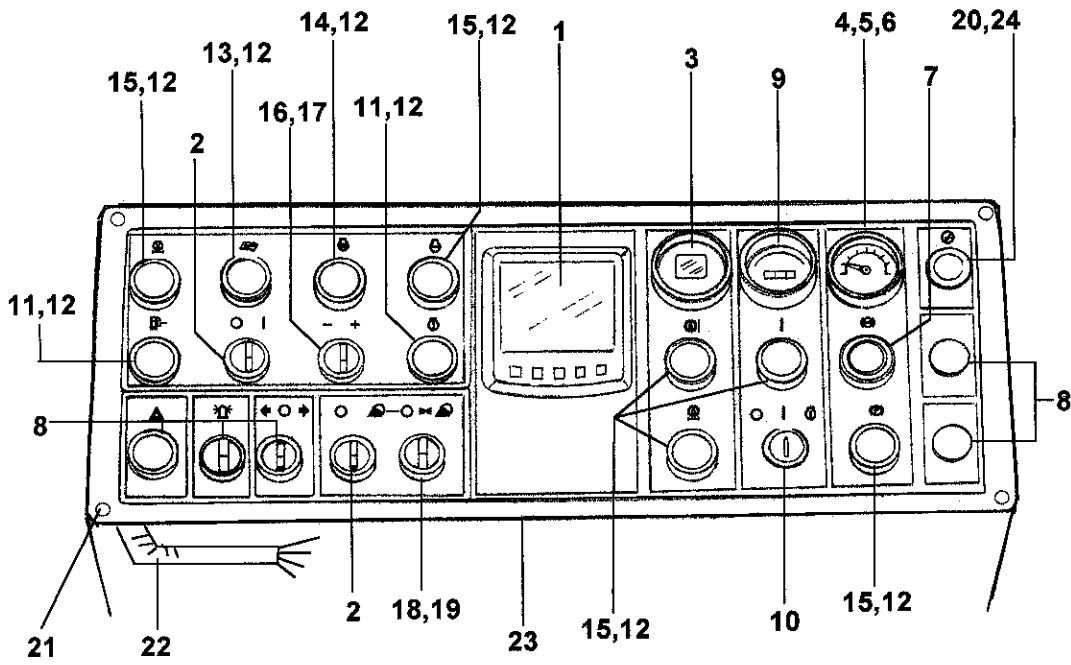

Instrument board Instrument board

Refer to Parts Online for the most up to date information. The printed information might be outdated.

Thu May 12 15:58:35 UTC 2022

Item	Part No.	Name	Qty	L	C	SN INFO
1	4812113786	Display unit	1			
-		Display	1		470 019 811 6 was repl ace d to 481 211 378 6	
2	4700930151	Switch	2			
3	4700234864	Trans gear display	1			
4	4700196718	Air pressure gauge	1			
5	4700926032	Male terminal	1			
6	4700921308	External terminal	1			
7	4700928661	Warning buzzer	1			
8	4700911456	Hole plug	5			
9	4700801567	Hour meter	1			
10	4700190585	Ignition switch	1			
11	4700932059	Control lamp, yellow	2			
12	4700985012	Bulb	10			
13	4700198140	Control lamp, uncolored	1			
14	4700985145	Control lamp, green	1			
15	4700985146	Pilot lamp cpl Red	6			
16	4700925713	Switch	1			
17	4700930195	Connect piece	1			
18	4700932058	Switch	1			
19	4700930182	Contact block	1			
20	4700932032	Push button	1			
21	4700550132	Pan head slotted screw	8			
22	4700198101	Cable harness	1			
23	4700197947	Board	1			
24	4700930163	Contact piece, NO	4			

Refer to Parts Online for the most up to date information. The printed information might be outdated.

Thu May 12 15:58:35 UTC 2022