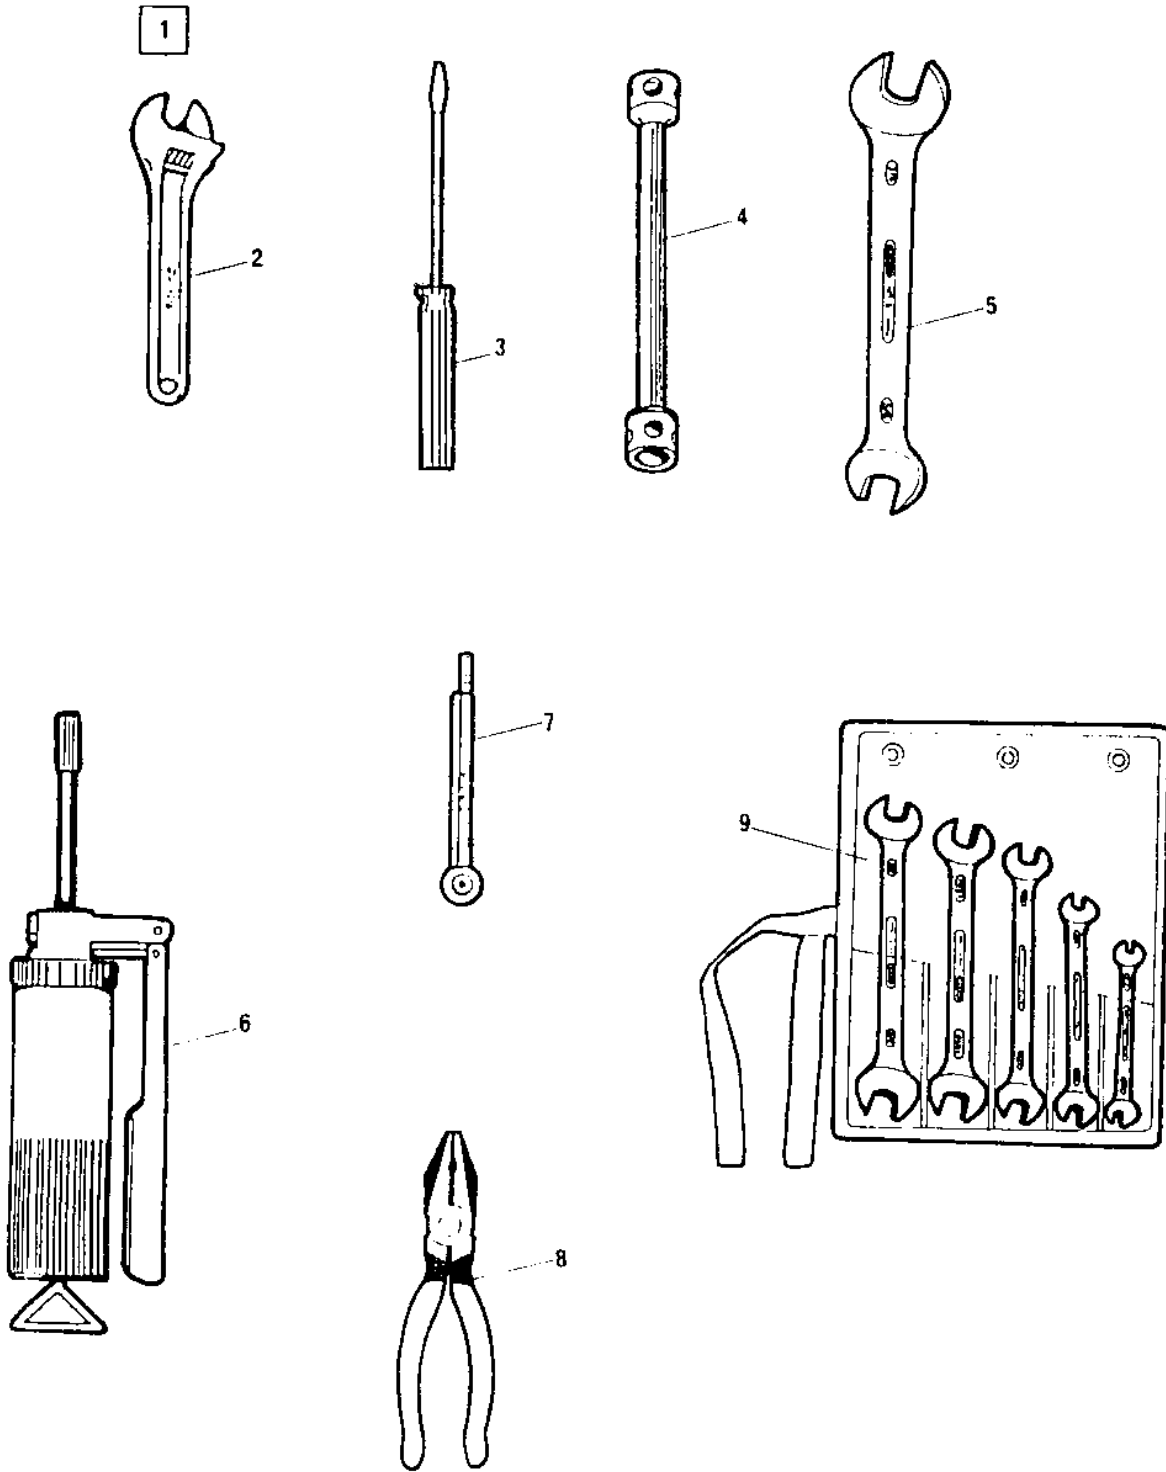

**Tool kit** Tool kit

Refer to Parts Online for the most up to date information. The printed information might be outdated.

Thu May 12 15:58:42 UTC 2022

Item	Part No.	Name	Qty	L	C	SN INFO
1	4700249554	Tool kit	1			
2	4700485011	Adjustable wrench	1			
3	4700485019	Screw driver	1			
4	D268964016	Wheel nut key	1			
5	D268964009	Open end spanner 24x26	1			
6	4700311016	Grease gun	1			
7	4700485060	Air pressure gauge	1			
8	4700485064	Universal pliers	1			
9	D268964014	Double-ended spanner kit	1			