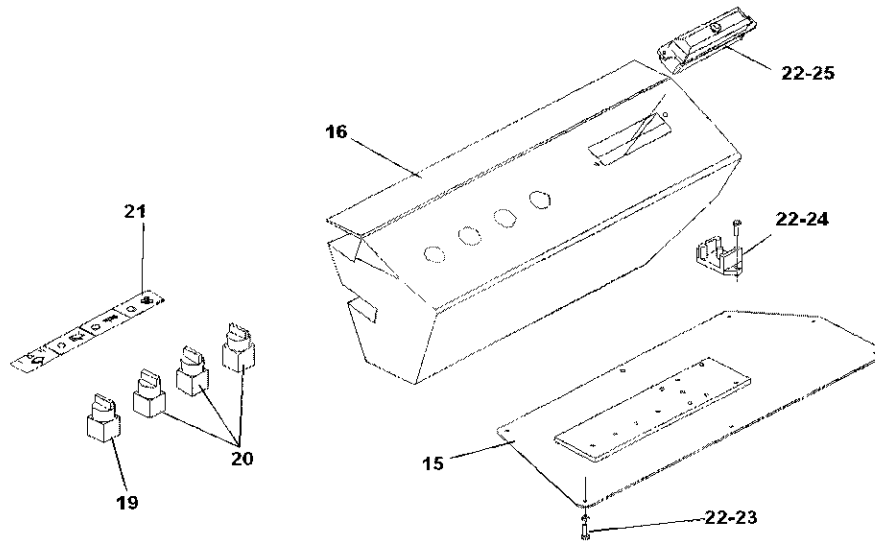

Refer to Parts Online for the most up to date information. The printed information might be outdated.

Thu May 12 15:58:41 UTC 2022

**Cab, cpl 198290** Cab, cpl 198290

Item	Part No.	Name	Qty	L	C	SN INFO
19	4700930153	Switch	1			
20	4700930151	Switch	3			
21	4700198442	Decal	1			
22	4700199021	Screw 3/16"x1/2"	11			
23	4700199039	Washer 3/16"	7			
24	4700903627	Junction block	1			
25	4700901256	Fuse box	1			
26	4700901228	Fuse 15A Blue	3			
27	4700901227	Fuse 10A Red	1			
28	4700198291	Cable harness	1			
29	4700287598	Relay 12V-30A	1			