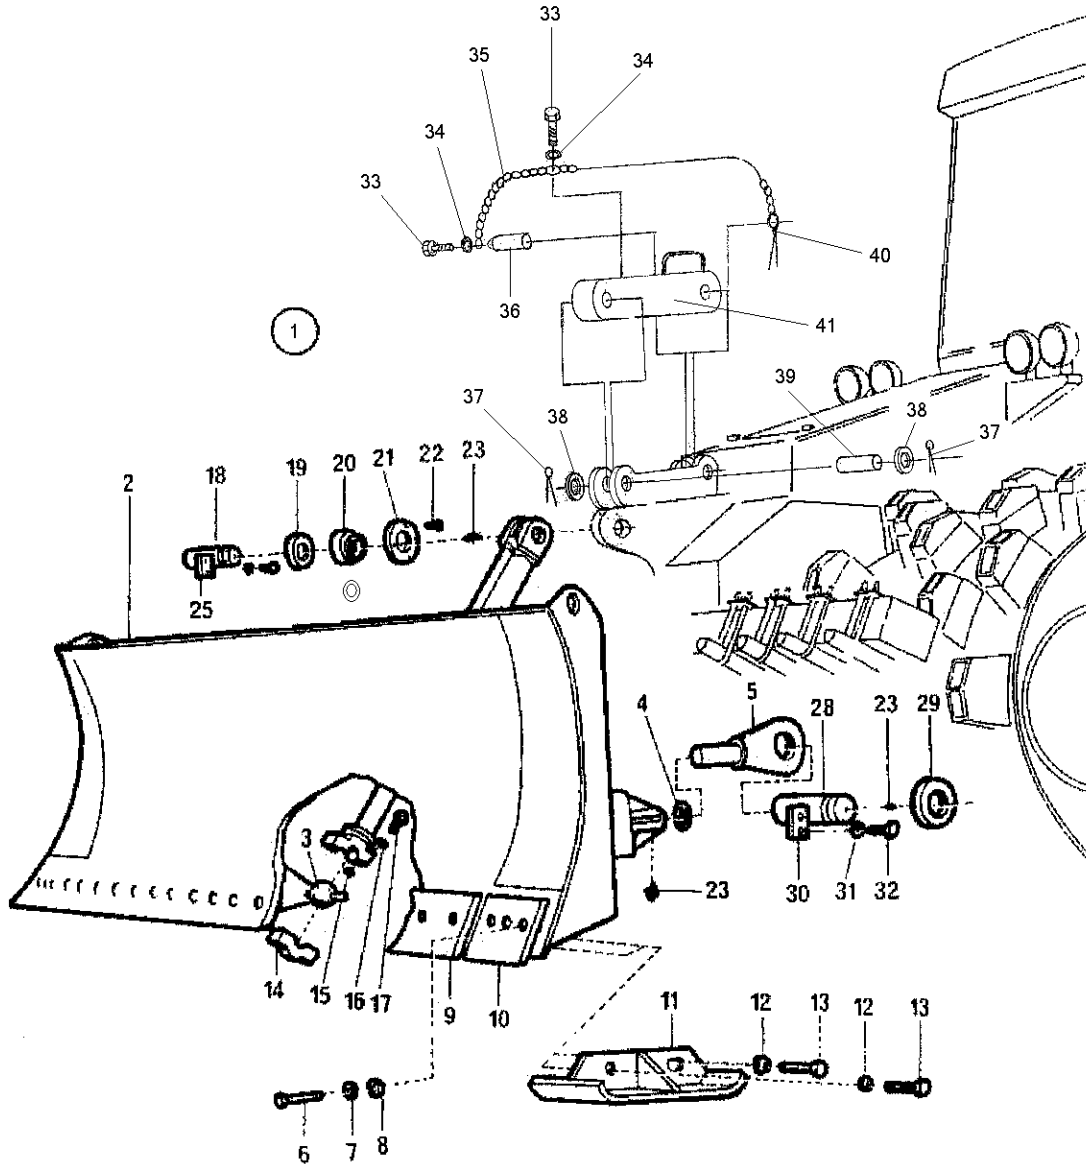

Blade assembly Blade assembly

Refer to Parts Online for the most up to date information. The printed information might be outdated.

Thu May 12 15:58:15 UTC 2022

Item	Part No.	Name	Qty	L	C	SN INFO
1	4700192155	Blade, cpl	1			
2	4700192116	Blade	1			To 703B807
2	4700196978	Blade	1			From 703B808
3	4700190580	Bearing housing	1			
4	4700190599	Washer	2			
5	4700190393	Bearing housing	2			
6	4700752054	Screw	26			
7	4700615047	Conical spring washer	26			
8	4700571007	Hexagon nut 3/4-10UNC 8.	26			
9	4700253414	Blade edge	2			
10	4700253415	Side edge, right	1			
10	4700253416	Side edge, left	1			
11	4700243552	Complete right shoe	1			
11	4700243556	Complete left shoe	1			
12	4700603022	Washer	6			
13	4700500209	Screw M20-2,5x90 8,8	4			
14	4700266470	Cap	1			
15	4700266469	Spacer	CN			
16	4700603005	Washer	2			
17	4700500152	Screw M24-3x100 10.9	2			
18	4700266466	Pin	1			
19	4700266467	Spacer ring	2			
20	4700928155	Bearing	1			
21	4700266468	Ring	1			
22	4700508002	4700508002	4			
23	4700310022	Grease nipple	5			
24	4700196711	Hydraulic cylinder	1			
25	4700253723	Lock	1			
26	4700615045	Conical spring washer	2			
27	4700500193	Hex. screw	2			
28	4700260219	Pin	2			
29	4700253577	Washer	4			
30	4700253485	Lock	2			
31	4700615046	Conical spring washer 17x39	4			
32	4700500123	Hexagon head screw	1			

Refer to Parts Online for the most up to date information. The printed information might be outdated.

Thu May 12 15:58:15 UTC 2022