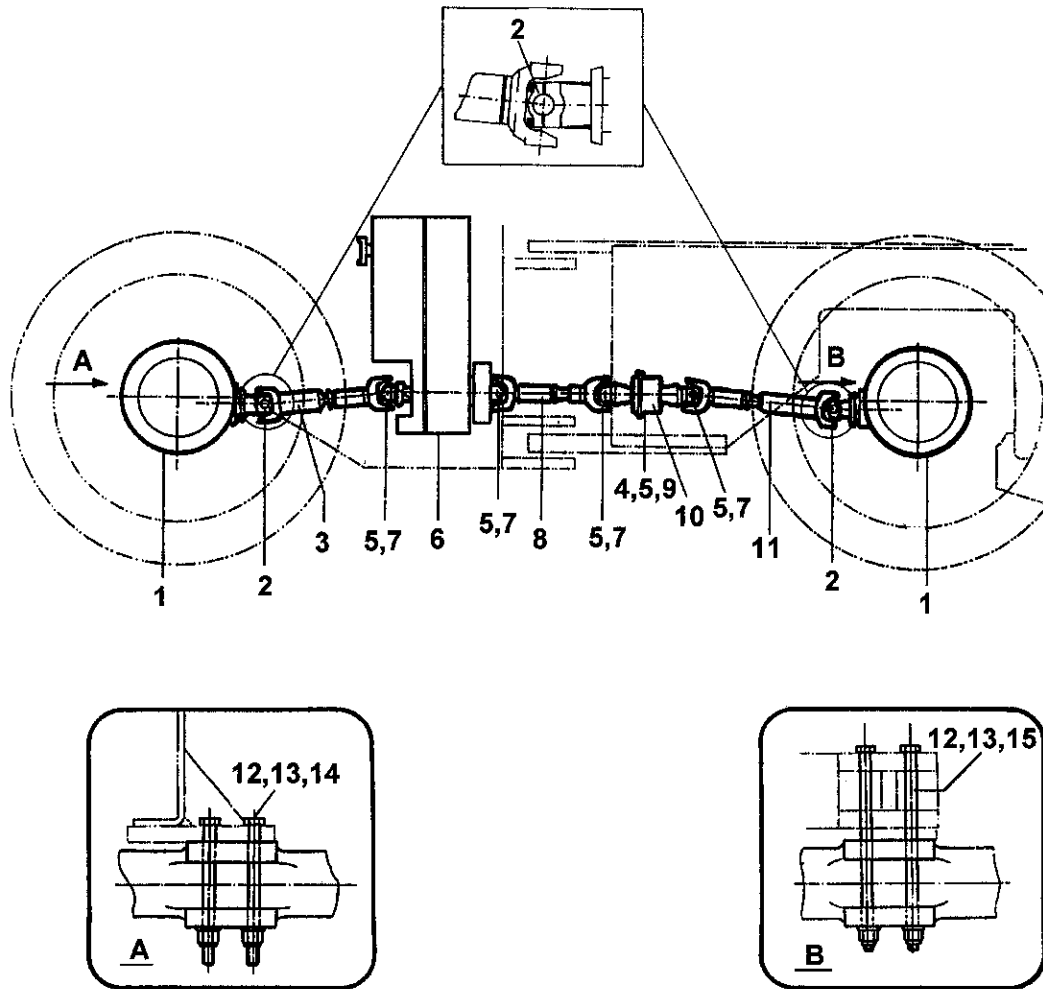

Drive shaft assembly Drive shaft assembly

Refer to Parts Online for the most up to date information. The printed information might be outdated.

Thu May 12 15:58:21 UTC 2022

Item	Part No.	Name	Qty	L	C	SN INFO
1	4700193757	Planetary axle, cpl	2			To 703B814
1	4700196928	Planetary axle, cpl	2			From 703B815
2	4700240522	Clamp assembly	4			
3	-	Drive shaft 190097	1			
4	4700570007	Nut	4			
5	4700240536	Washer	20			
6	4700195568	Transmission	1			
7	4700248712	Screw	16			
8	-	Drive shaft 190098	1			
9	4700925519	Screw M12x55 10.9 GEOMET	4			
10	-	Intermediate bearing assembly 190099	1			
11	-	Cardan shaft 240524	1			
12	4700266816	Screw	8			
13	4700586112	Locking nut	16			
14	4700603017	Washer	16			
15	4700266825	Screw 1"-12UNFx490	8