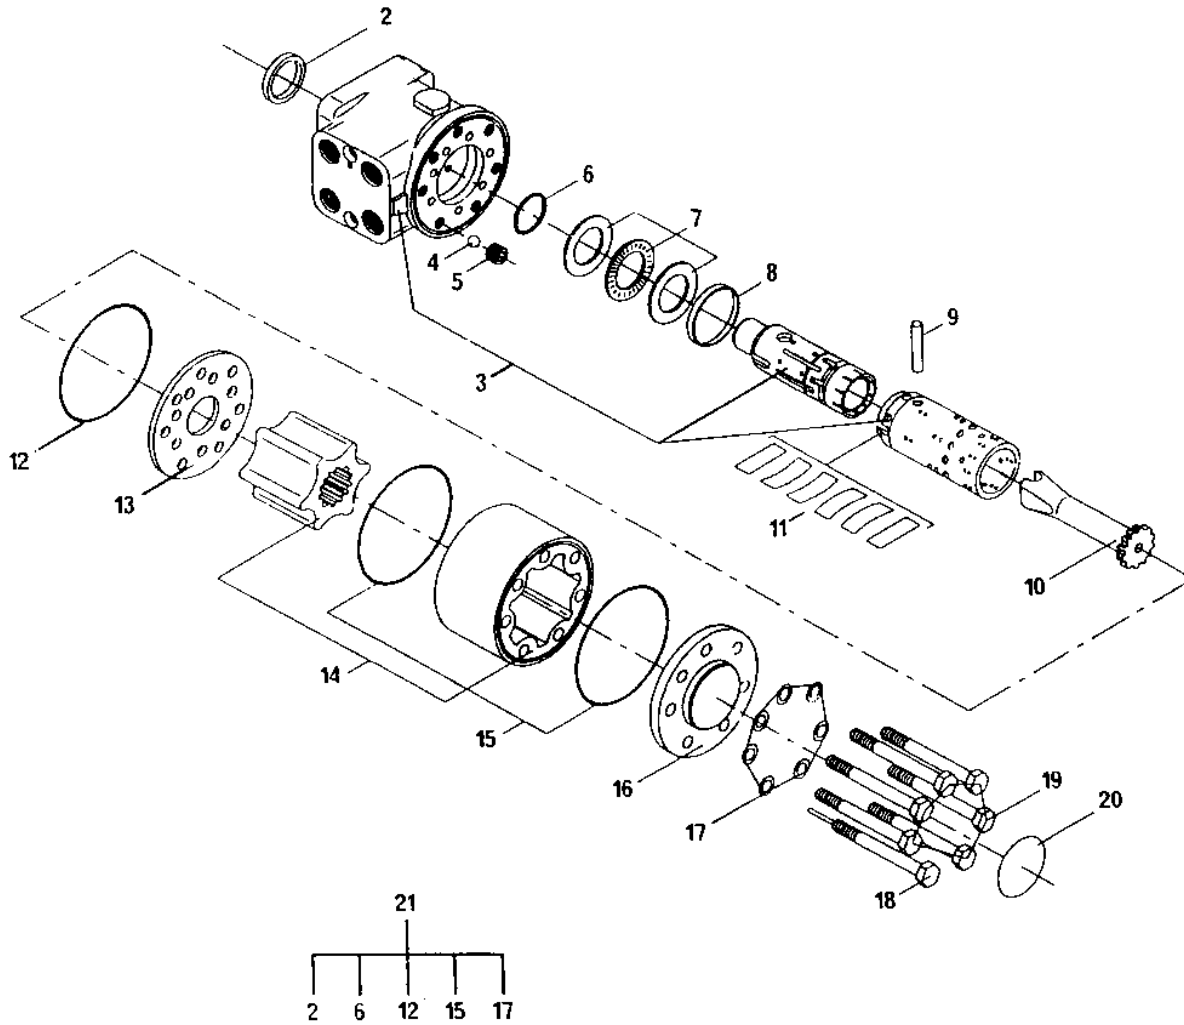

Hydrostatic steering Hydrostatic steering

1

Item	Part No.	Name	Qty	L	C	SN INFO
1	4700195893	Hydrostatic steering Danfoss	1			
2	4700196763	Seal ring	1			
3	-	Housing	1			
4	4700480468	Ball	1			
5	4700480446	Threaded bushing	1			

Refer to Parts Online for the most up to date information. The printed information might be outdated.

Thu May 12 15:58:30 UTC 2022