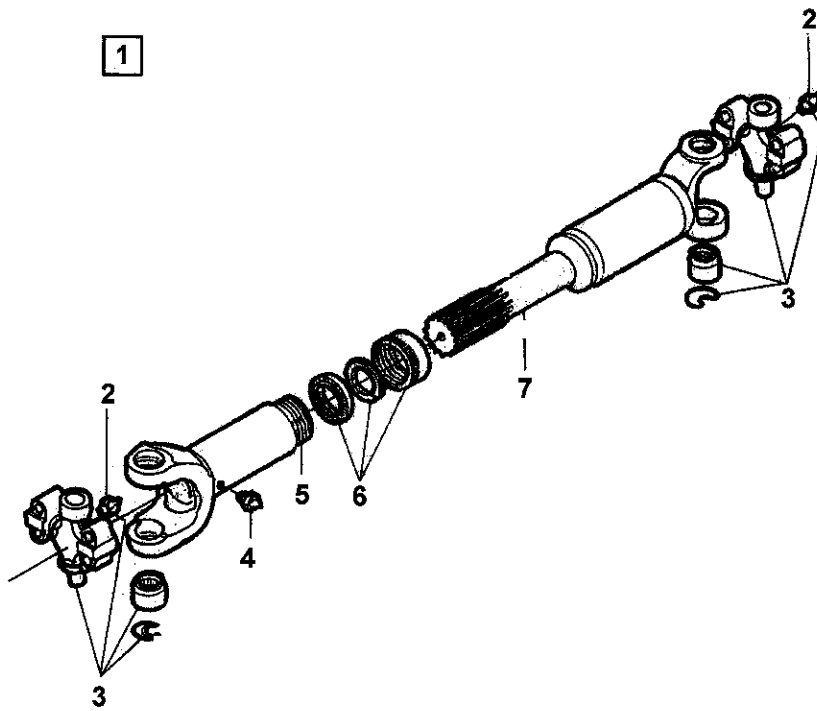

Drive shaft 190098 Drive shaft 190098

Refer to Parts Online for the most up to date information. The printed information might be outdated.

Thu May 12 15:58:21 UTC 2022

Item	Part No.	Name	Qty	L	C	SN INFO
1	-	Drive shaft, cpl	1			
2	4700310008	Grease nipple	2			
3	4700929488	Universal joint cross	2			
4	4700310028	Grease nipple	1			
5	-	Slip yoke	1			
6	4700929486	Coupling kit	1	A, B		
7	-	Tube shaft	1			

Comments for Page: Drive shaft 190098

(L)OCAL REMARKS

A | en_US | Old design contents: 3 different parts

B | en_US | New part is redesigned from the earlier 3 parts, to 1 better part, interchangeable