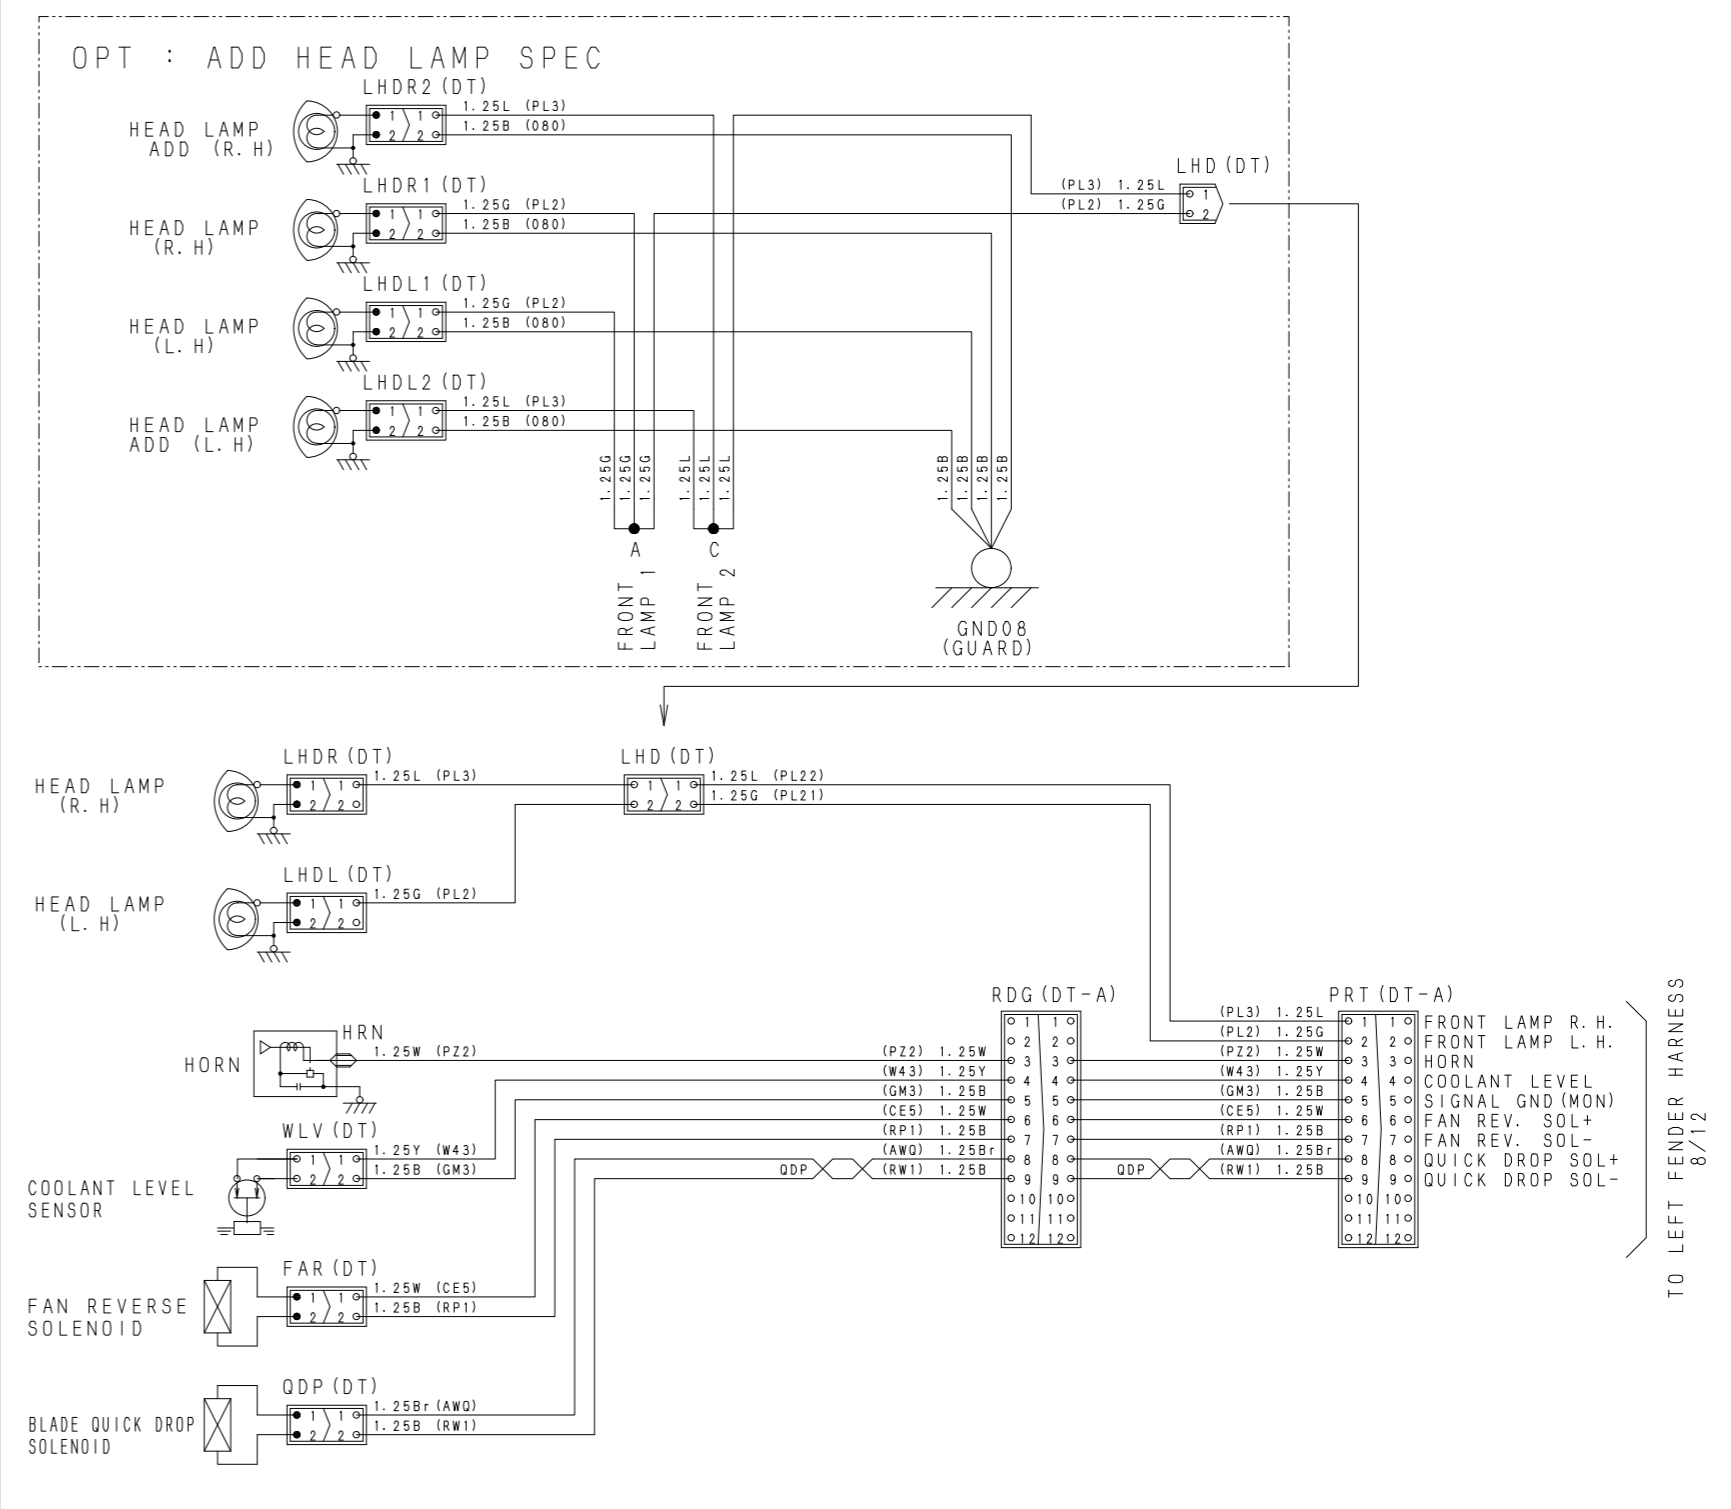

TO FLOOR 6/12
(KOMTRAX-MODEM)

TO FLOOR 3/12

9JG0398

9J003899

9JG03902

9JG03903

9JG03904

RADIATOR GUARD HARNESS

(OPT)
WORK EQUIPMENT SW HARNESS FOR EMERGENCY

Electrical circuit diagram for inside cab

Electrical circuit diagram for inside cab
D155AX-6

9JG03366