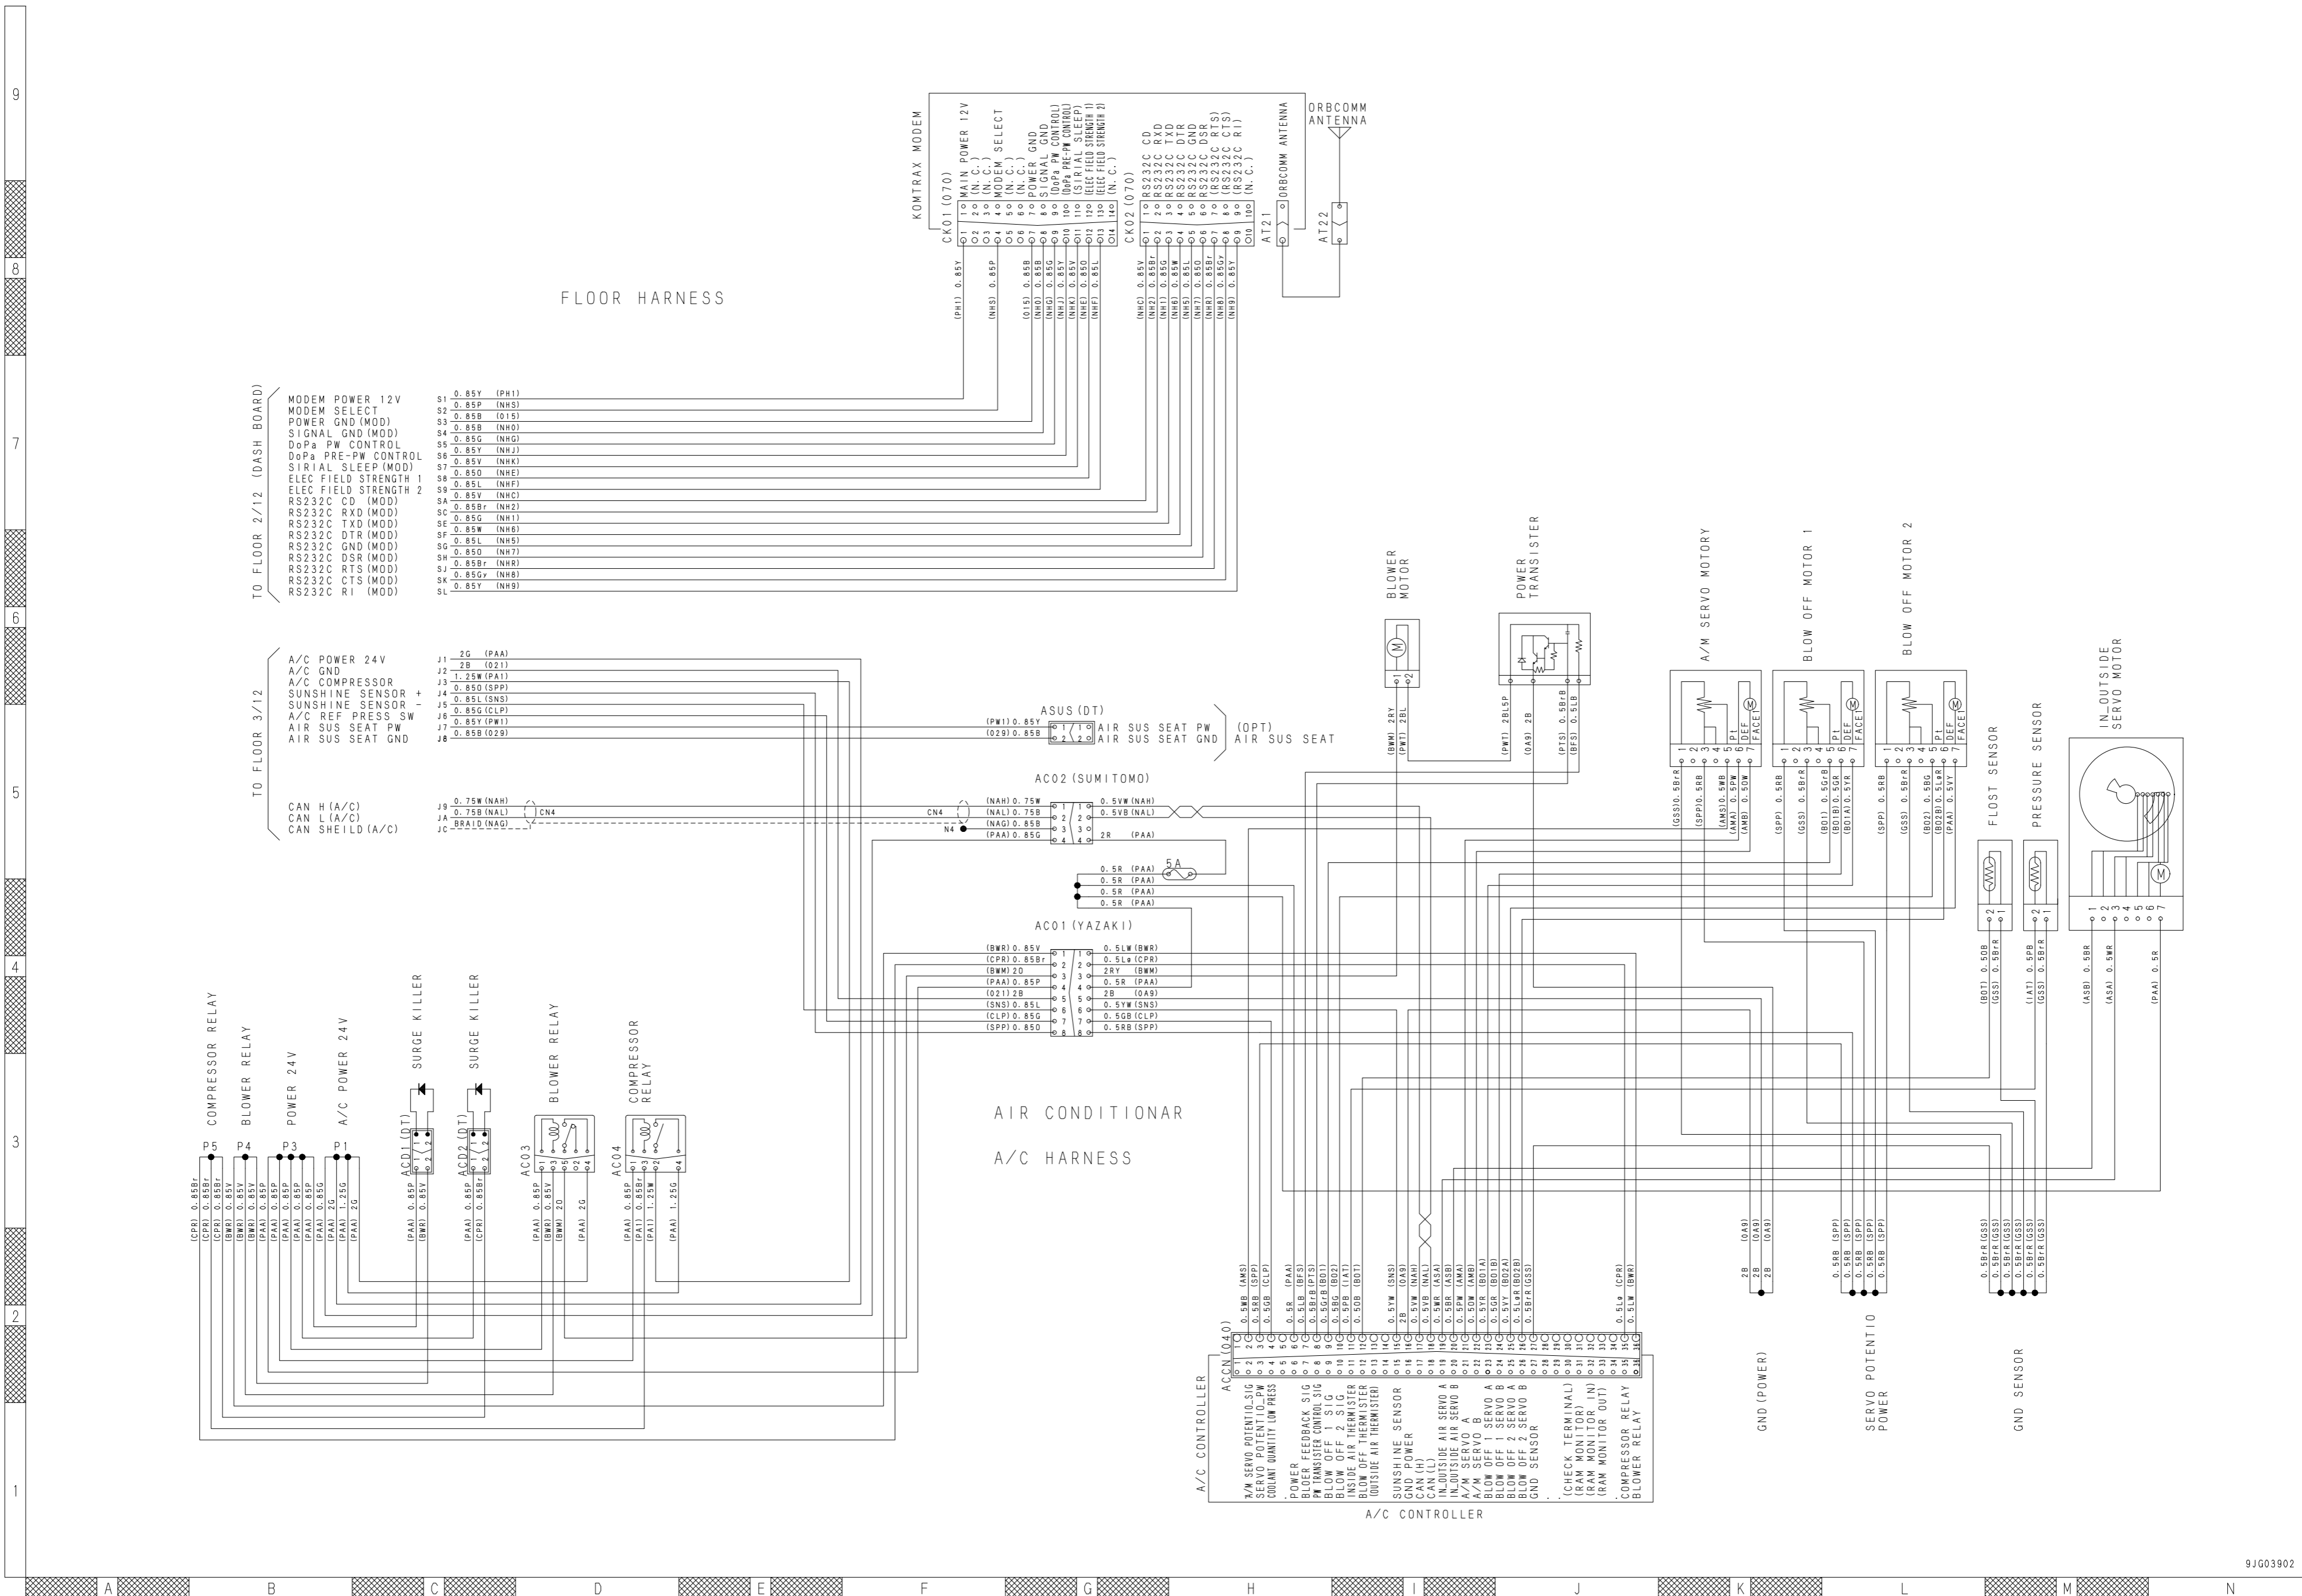

TO FLOOR 6/12
(KOMTRAX-MODEM)

TO FLOOR 3/12

9JG0398

9J003899

9JG03902

9JG03903

9JG03904

RADIATOR GUARD HARNESS

(OPT)
WORK EQUIPMENT SW HARNESS FOR EMERGENCY

Electrical circuit diagram for inside cab

Electrical circuit diagram for inside cab
D155AX-6

9JG03366