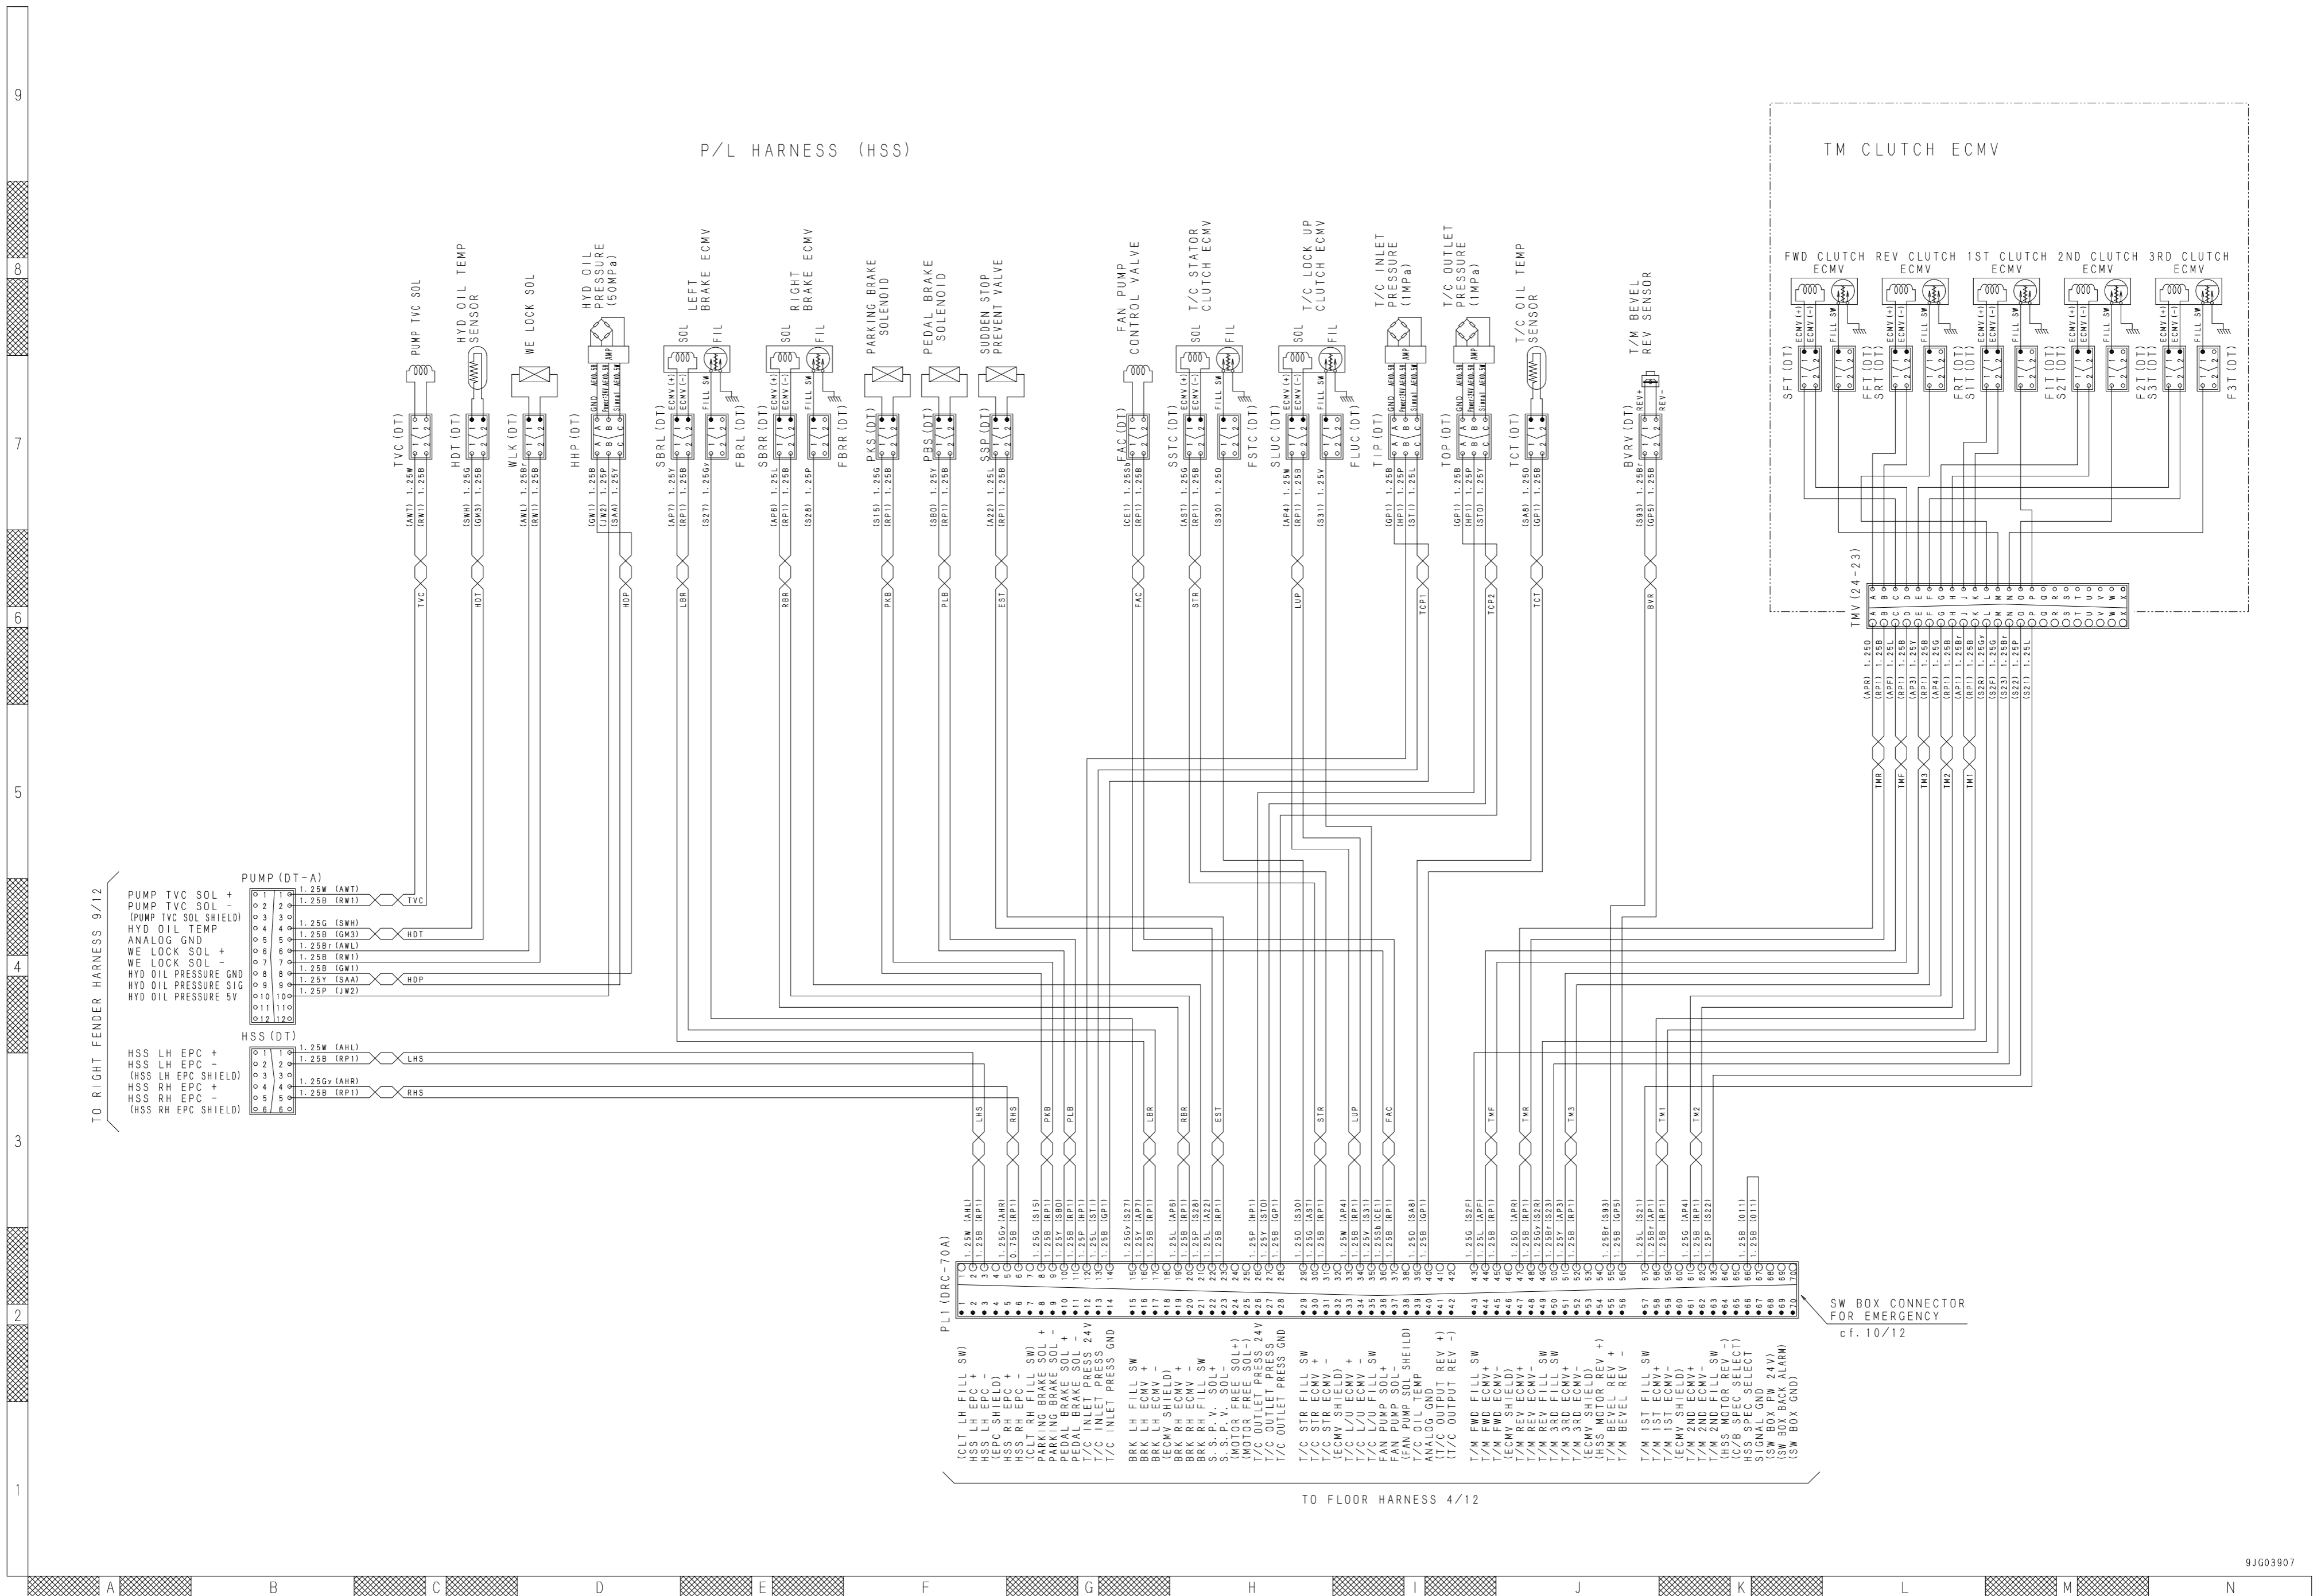

TO FLOOR 6/12
(KOMTRAX-MODEM)

TO FLOOR 3/12

9JG0398

9J003899

9JG03902

9JG03903

9JG03904

RADIATOR GUARD HARNESS

(OPT)
WORK EQUIPMENT SW HARNESS FOR EMERGENCY

Electrical circuit diagram for inside cab

Electrical circuit diagram for inside cab
D155AX-6

9JG03366