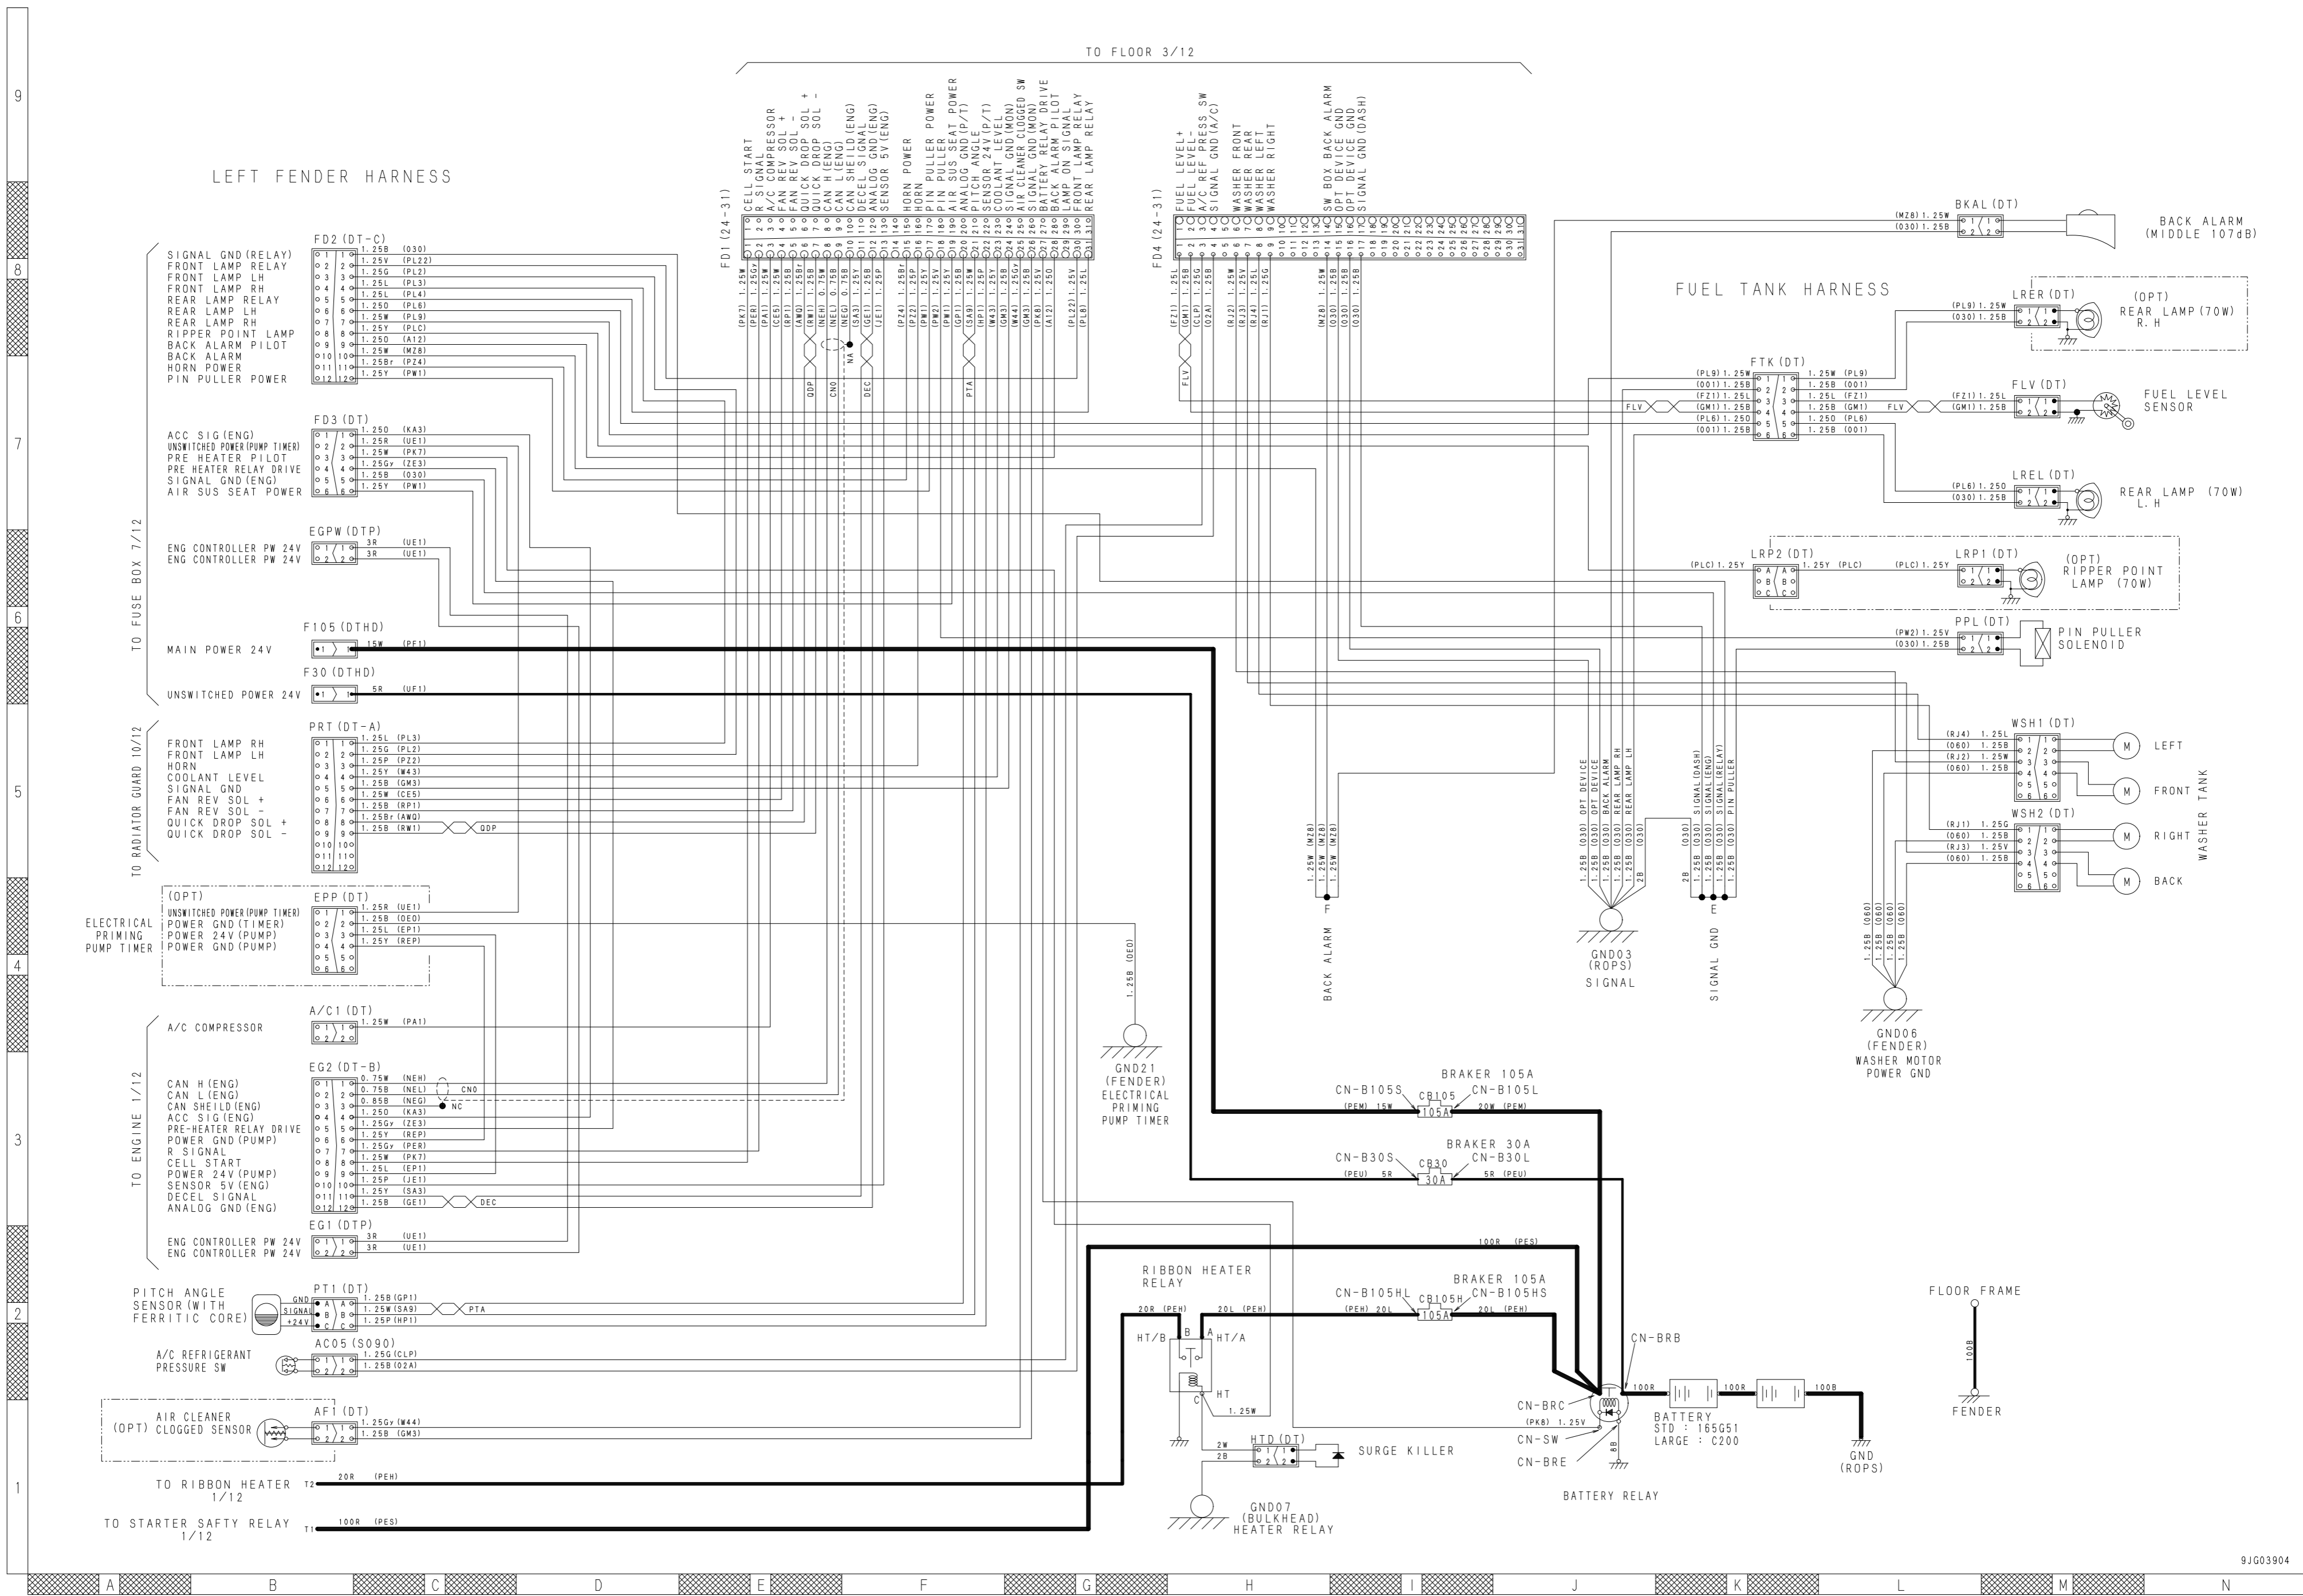

TO FLOOR 6/12
(KOMTRAX-MODEM)

TO FLOOR 3/12

9JG0398

9J003899

9JG03902

9JG03903

9JG03904

RADIATOR GUARD HARNESS

(OPT)
WORK EQUIPMENT SW HARNESS FOR EMERGENCY

Electrical circuit diagram for inside cab

Electrical circuit diagram for inside cab
D155AX-6

9JG03366