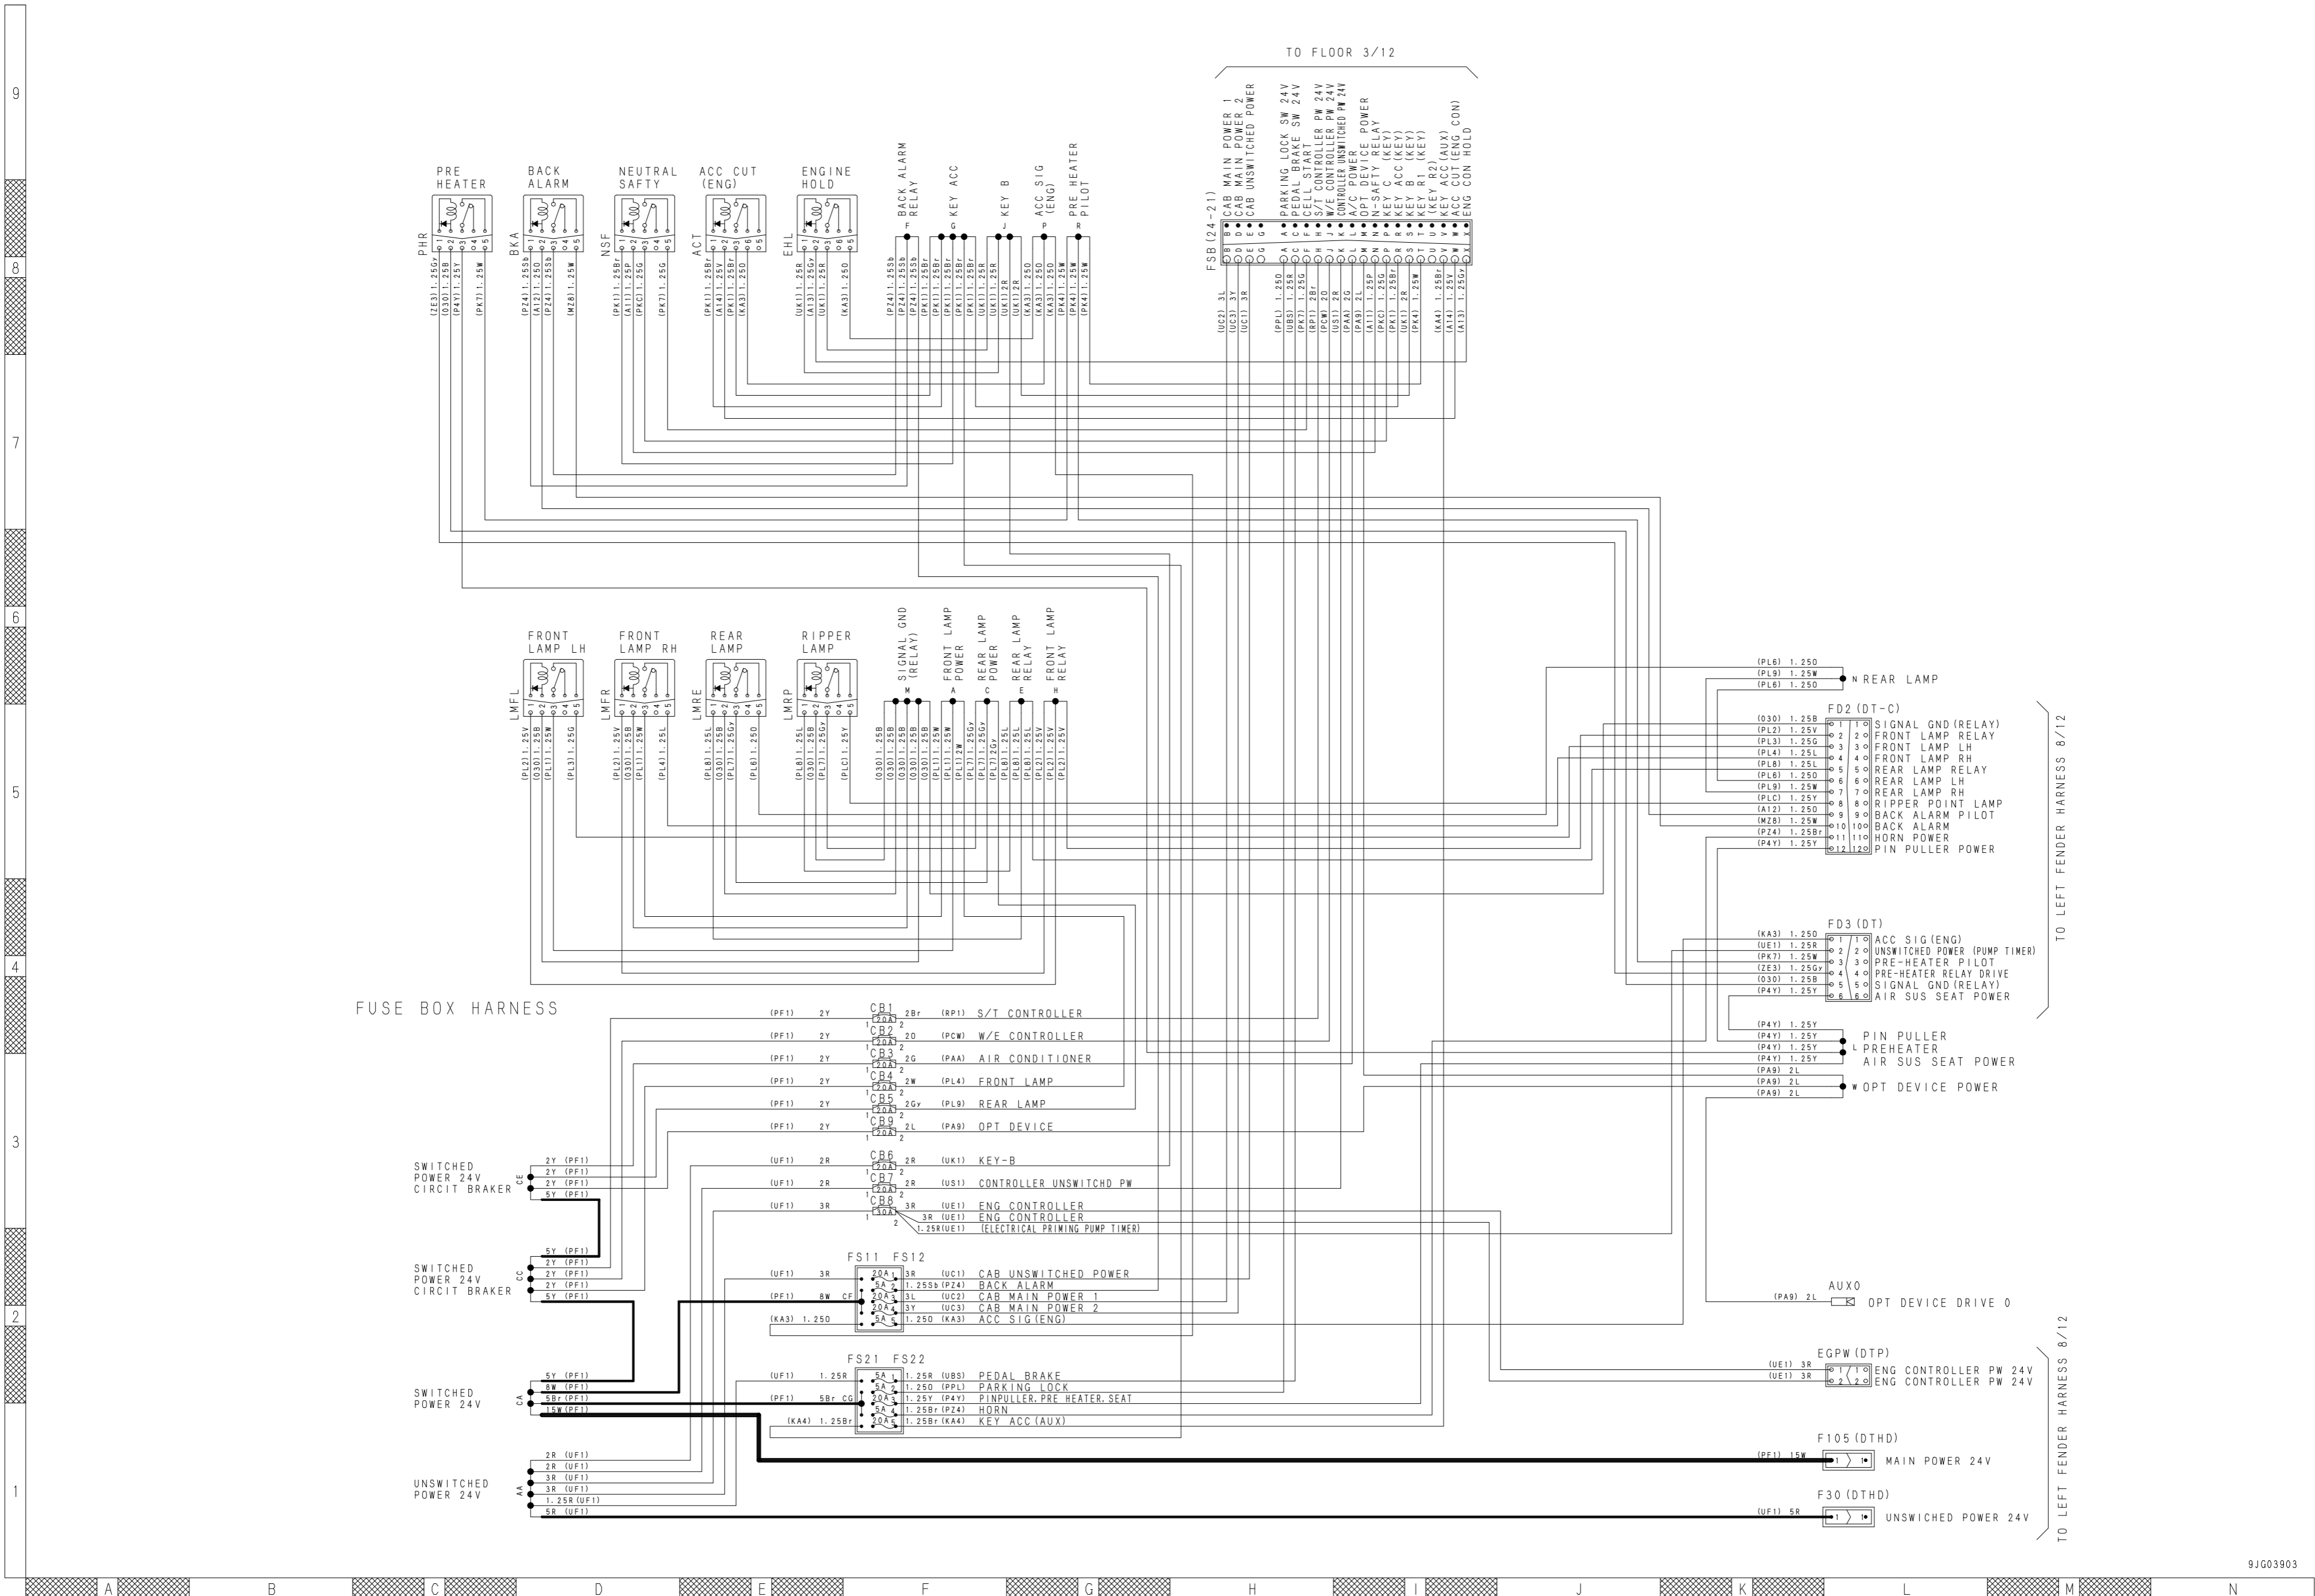

TO FLOOR 6/12
(KOMTRAX-MODEM)

TO FLOOR 3/12

9JG0398

9J003899

9JG03902

9JG03903

9JG03904

RADIATOR GUARD HARNESS

(OPT)
WORK EQUIPMENT SW HARNESS FOR EMERGENCY

Electrical circuit diagram for inside cab

Electrical circuit diagram for inside cab
D155AX-6

9JG03366