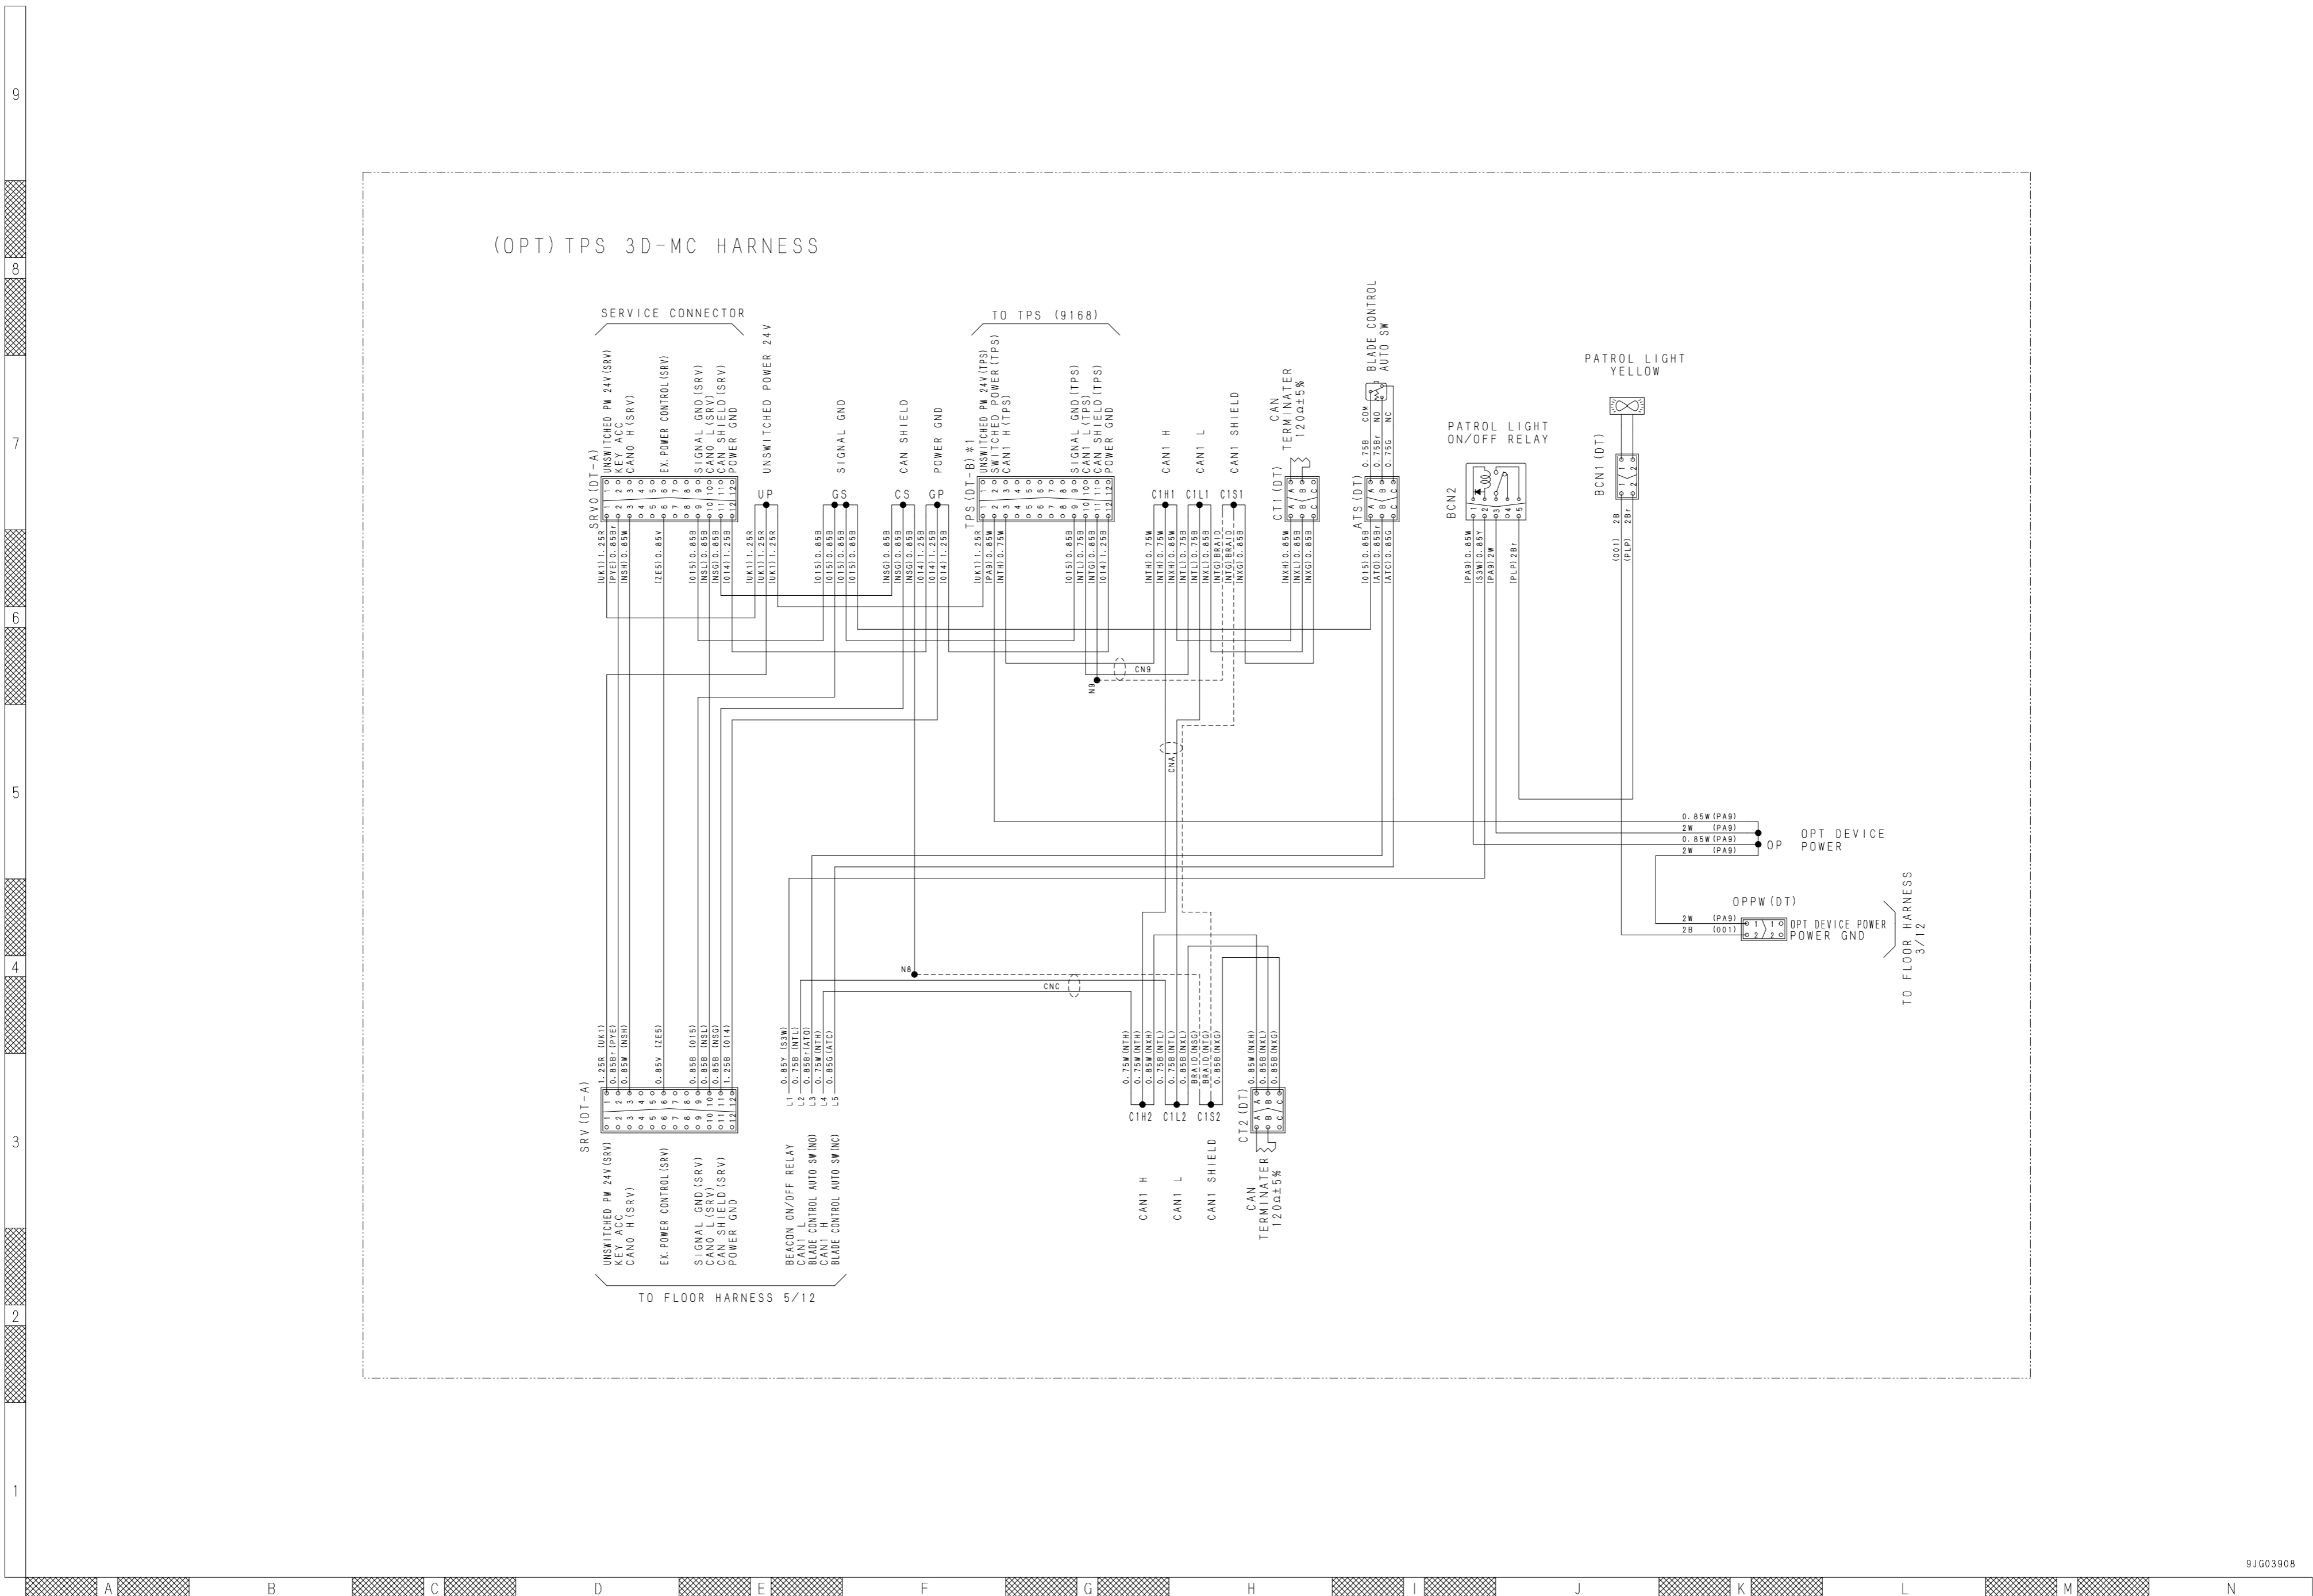

TO FLOOR 6/12
(KOMTRAX-MODEM)

TO FLOOR 3/12

9JG0398

9J003899

9JG03902

9JG03903

9JG03904

RADIATOR GUARD HARNESS

(OPT)
WORK EQUIPMENT SW HARNESS FOR EMERGENCY

Electrical circuit diagram for inside cab

Electrical circuit diagram for inside cab
D155AX-6

9JG03366