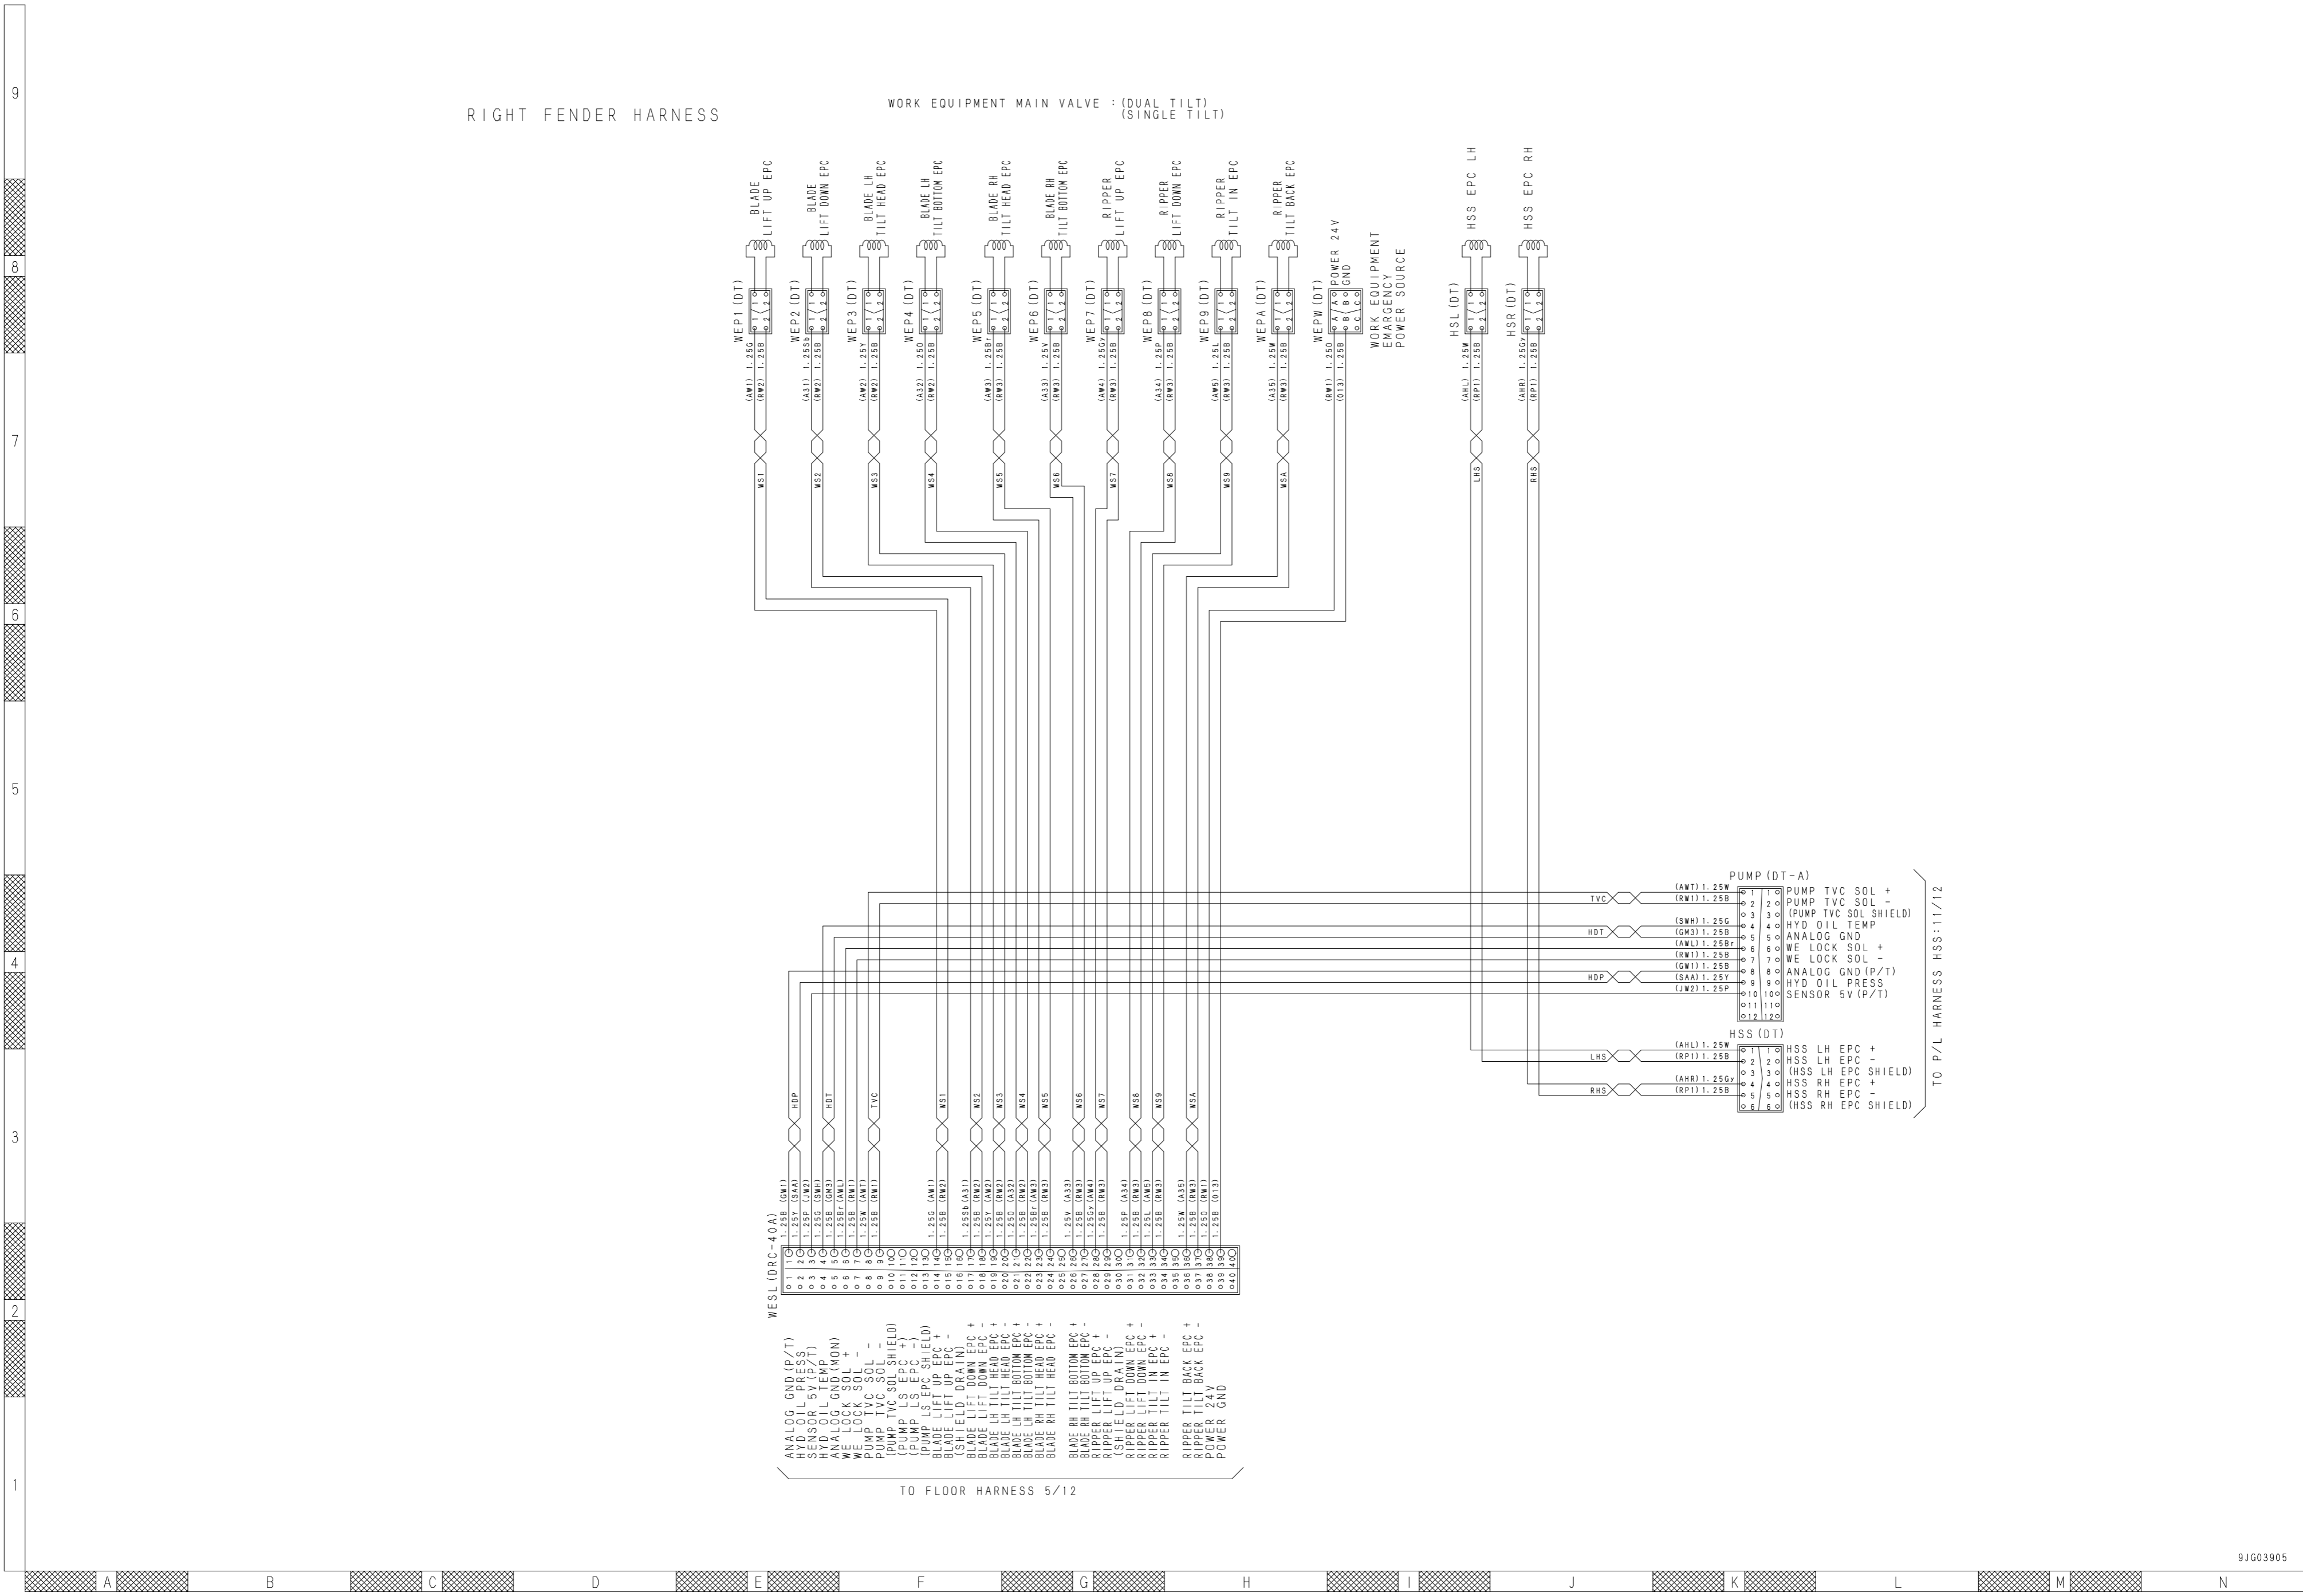

TO FLOOR 6/12
(KOMTRAX-MODEM)

TO FLOOR 3/12

9JG0398

9J003899

9JG03902

9JG03903

9JG03904

RADIATOR GUARD HARNESS

(OPT)
WORK EQUIPMENT SW HARNESS FOR EMERGENCY

Electrical circuit diagram for inside cab

Electrical circuit diagram for inside cab
D155AX-6

9JG03366