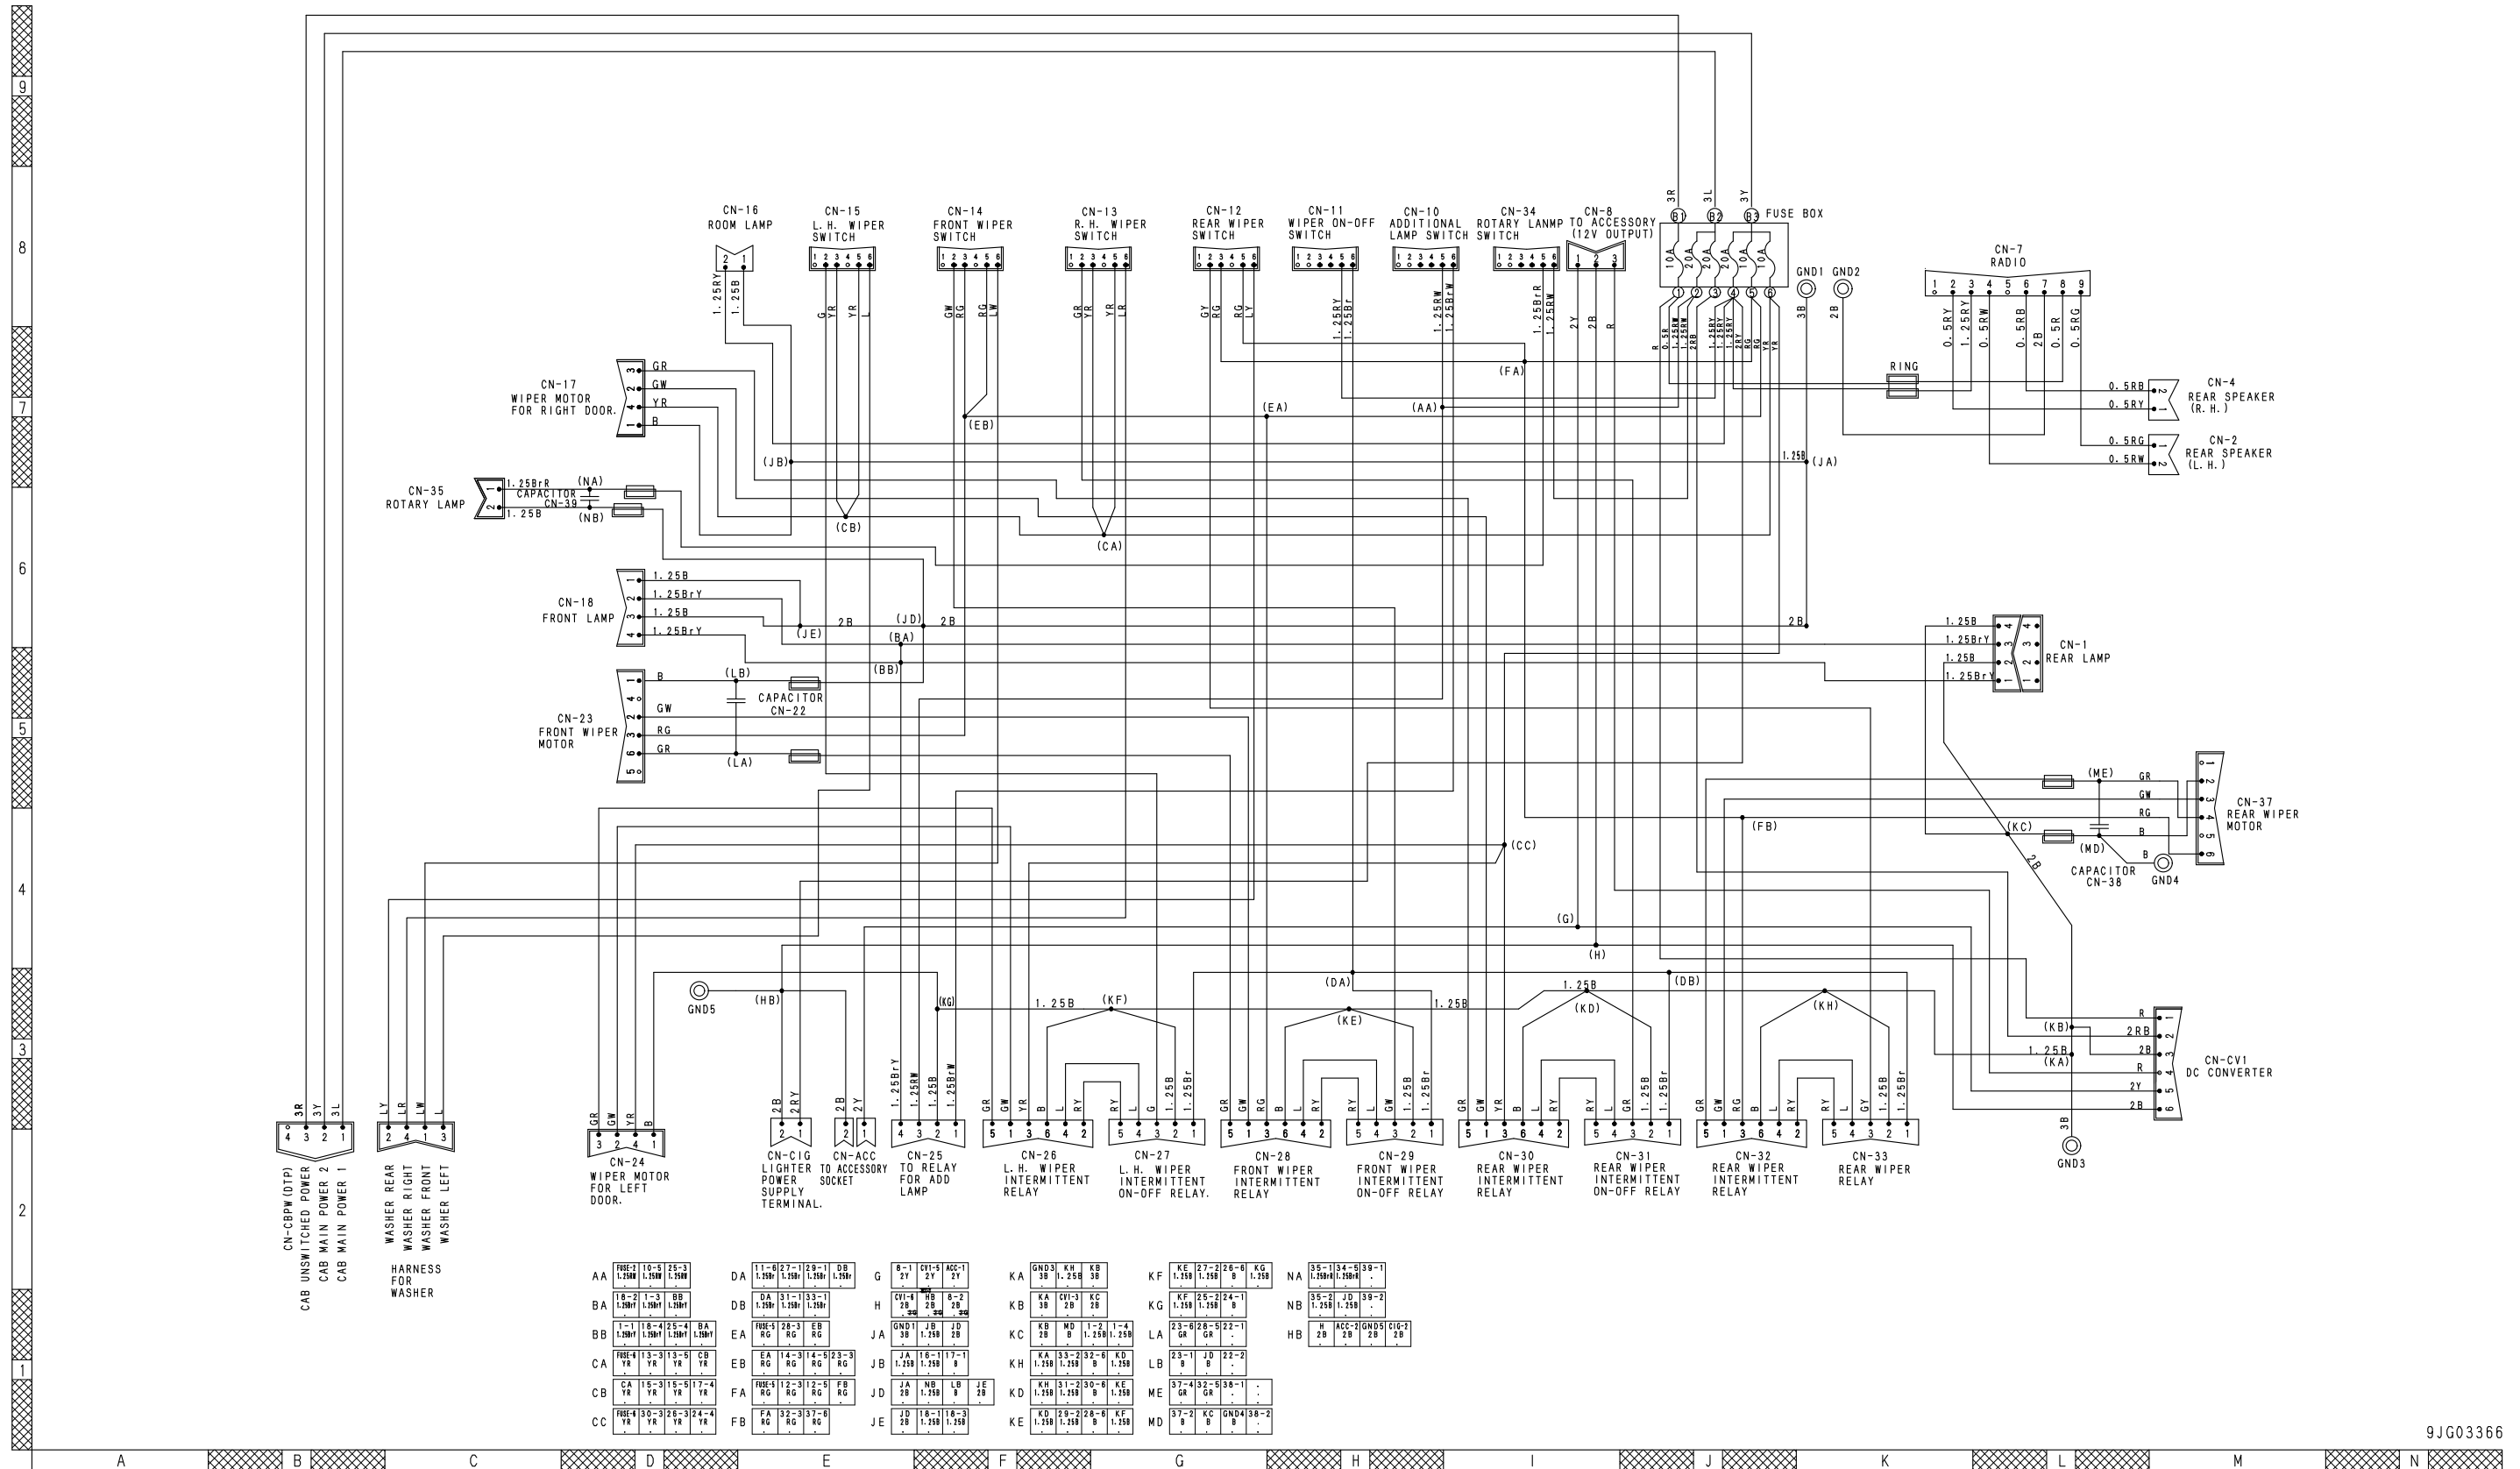

TO FLOOR 6/12
(KOMTRAX-MODEM)

TO FLOOR 3/12

9JG0398

9J003899

9JG03902

9JG03903

9JG03904

RADIATOR GUARD HARNESS

(OPT)
WORK EQUIPMENT SW HARNESS FOR EMERGENCY

Electrical circuit diagram for inside cab

Electrical circuit diagram for inside cab
D155AX-6

9JG03366