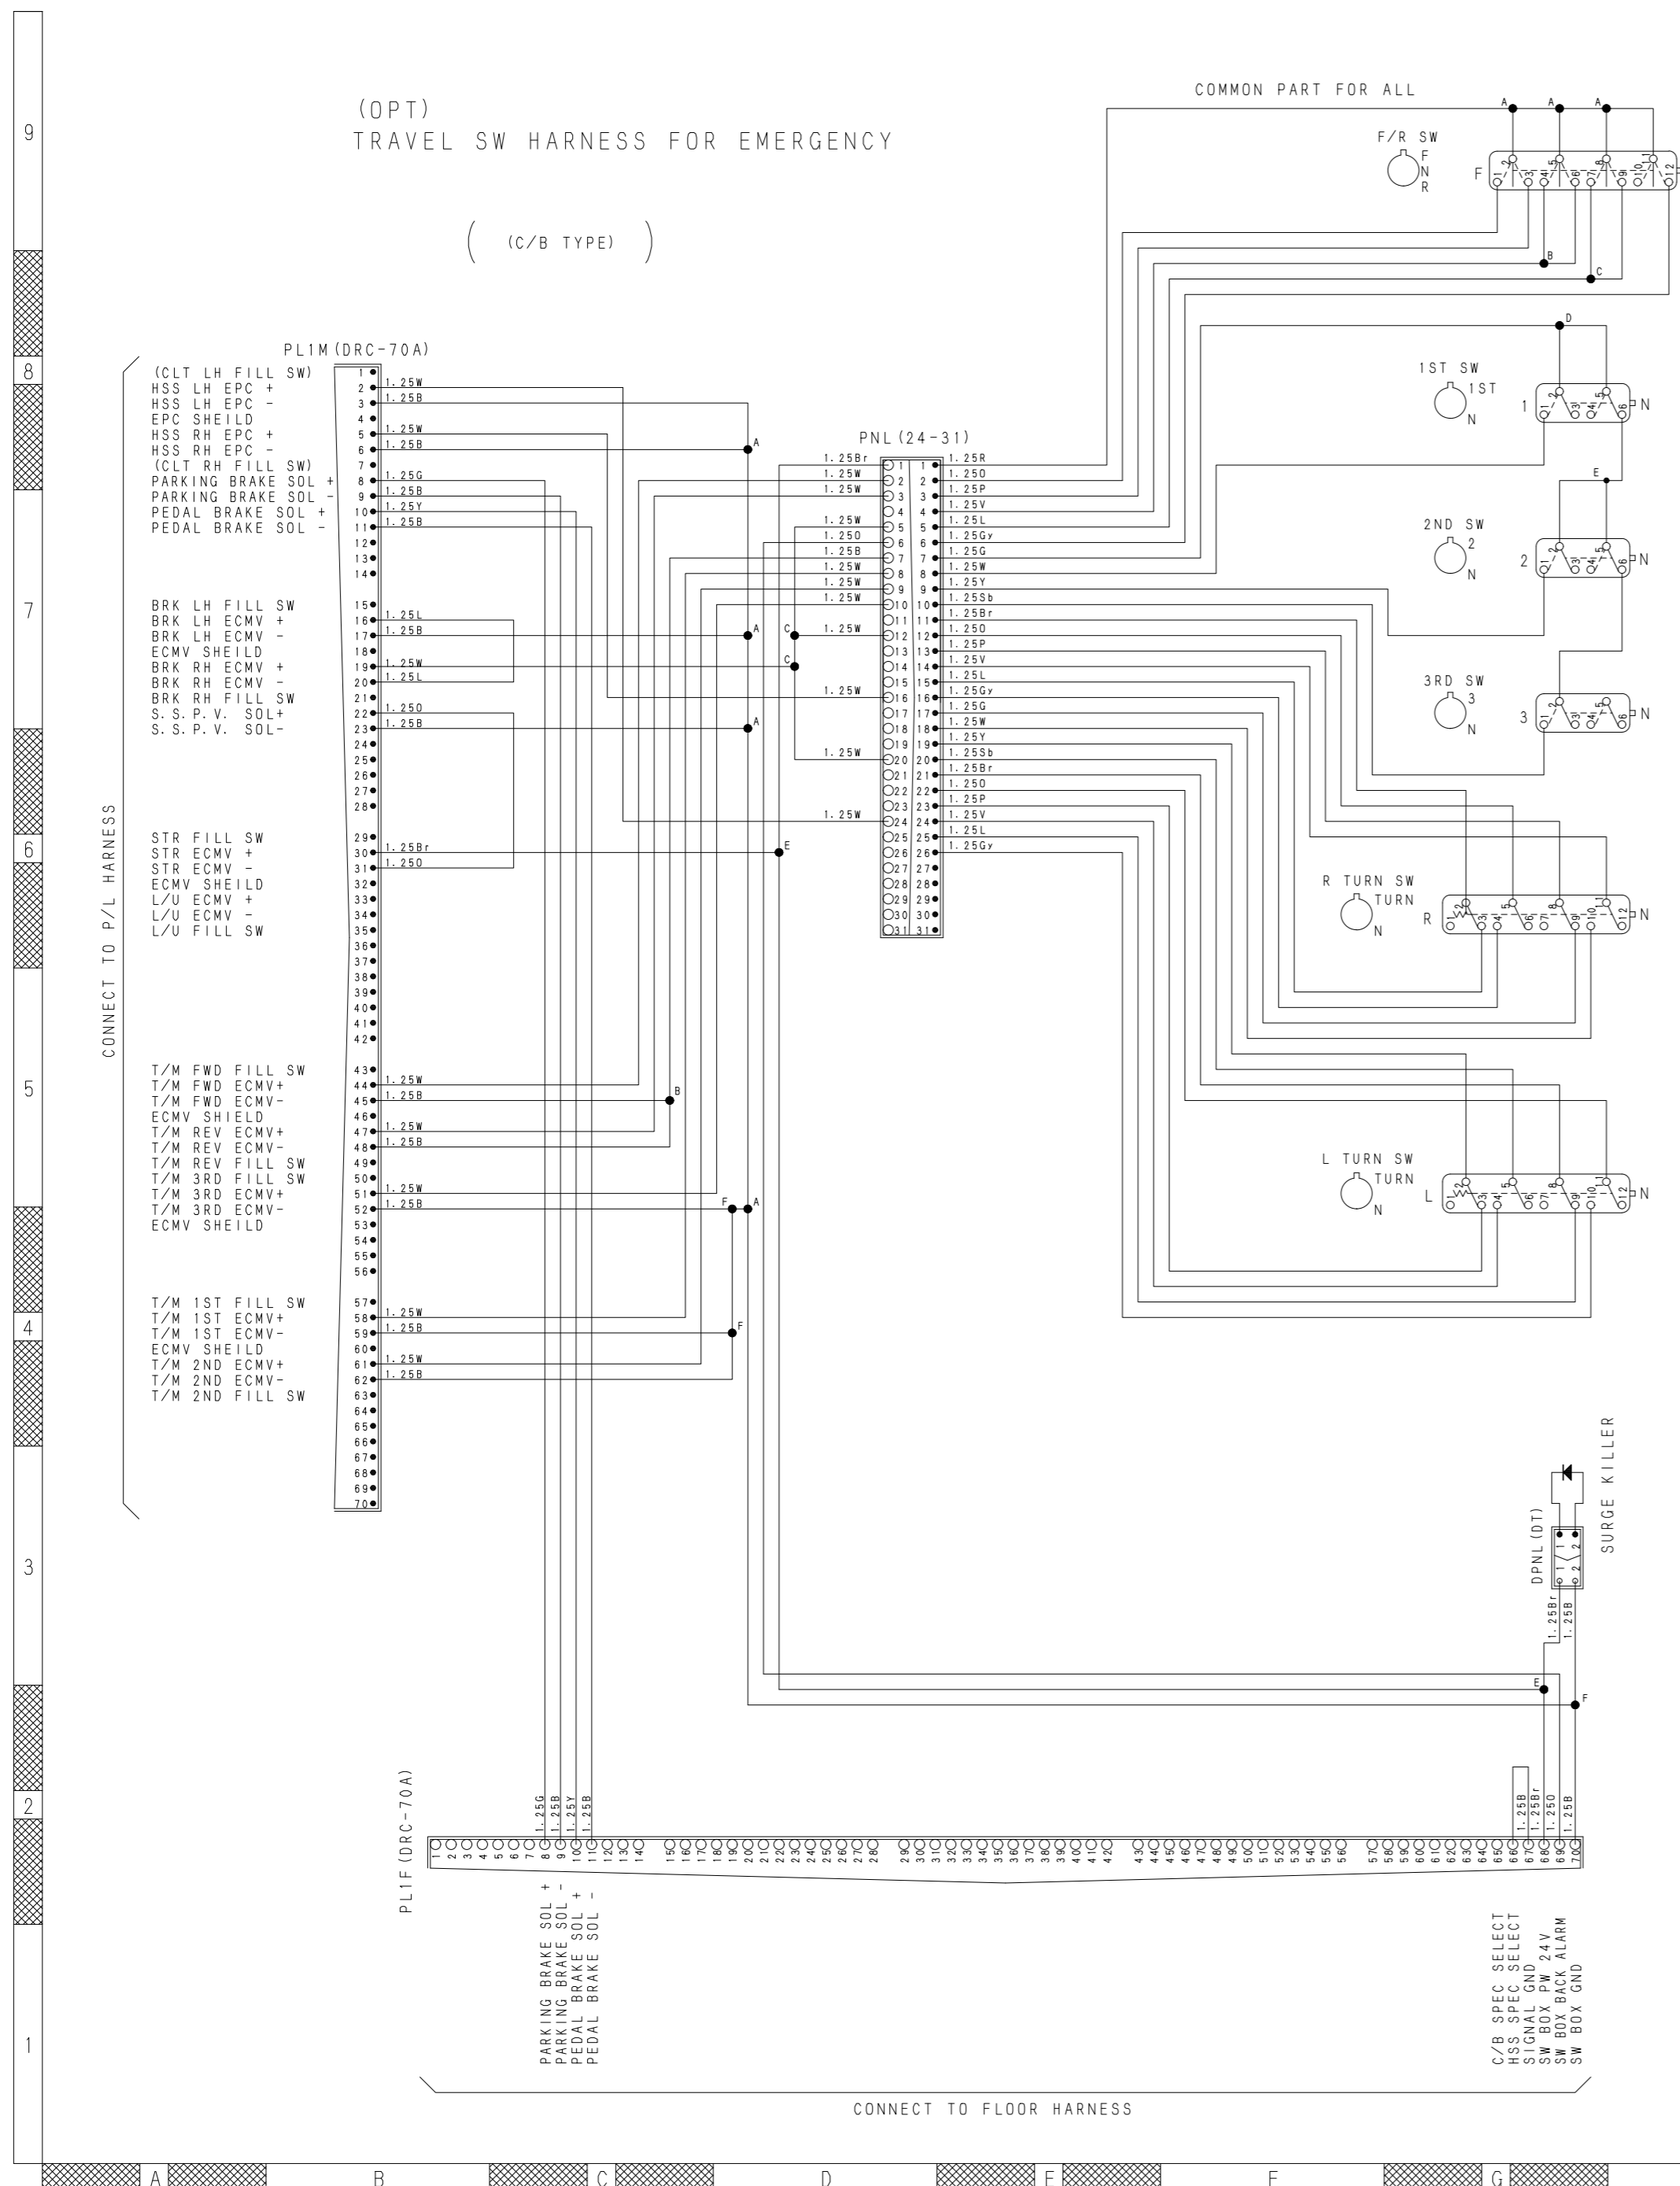

TO FLOOR 6/12
(KOMTRAX-MODEM)

TO FLOOR 3/12

9JG0398

9J003899

9JG03902

9JG03903

9JG03904

RADIATOR GUARD HARNESS

(OPT)
WORK EQUIPMENT SW HARNESS FOR EMERGENCY

Electrical circuit diagram for inside cab

Electrical circuit diagram for inside cab
D155AX-6

9JG03366