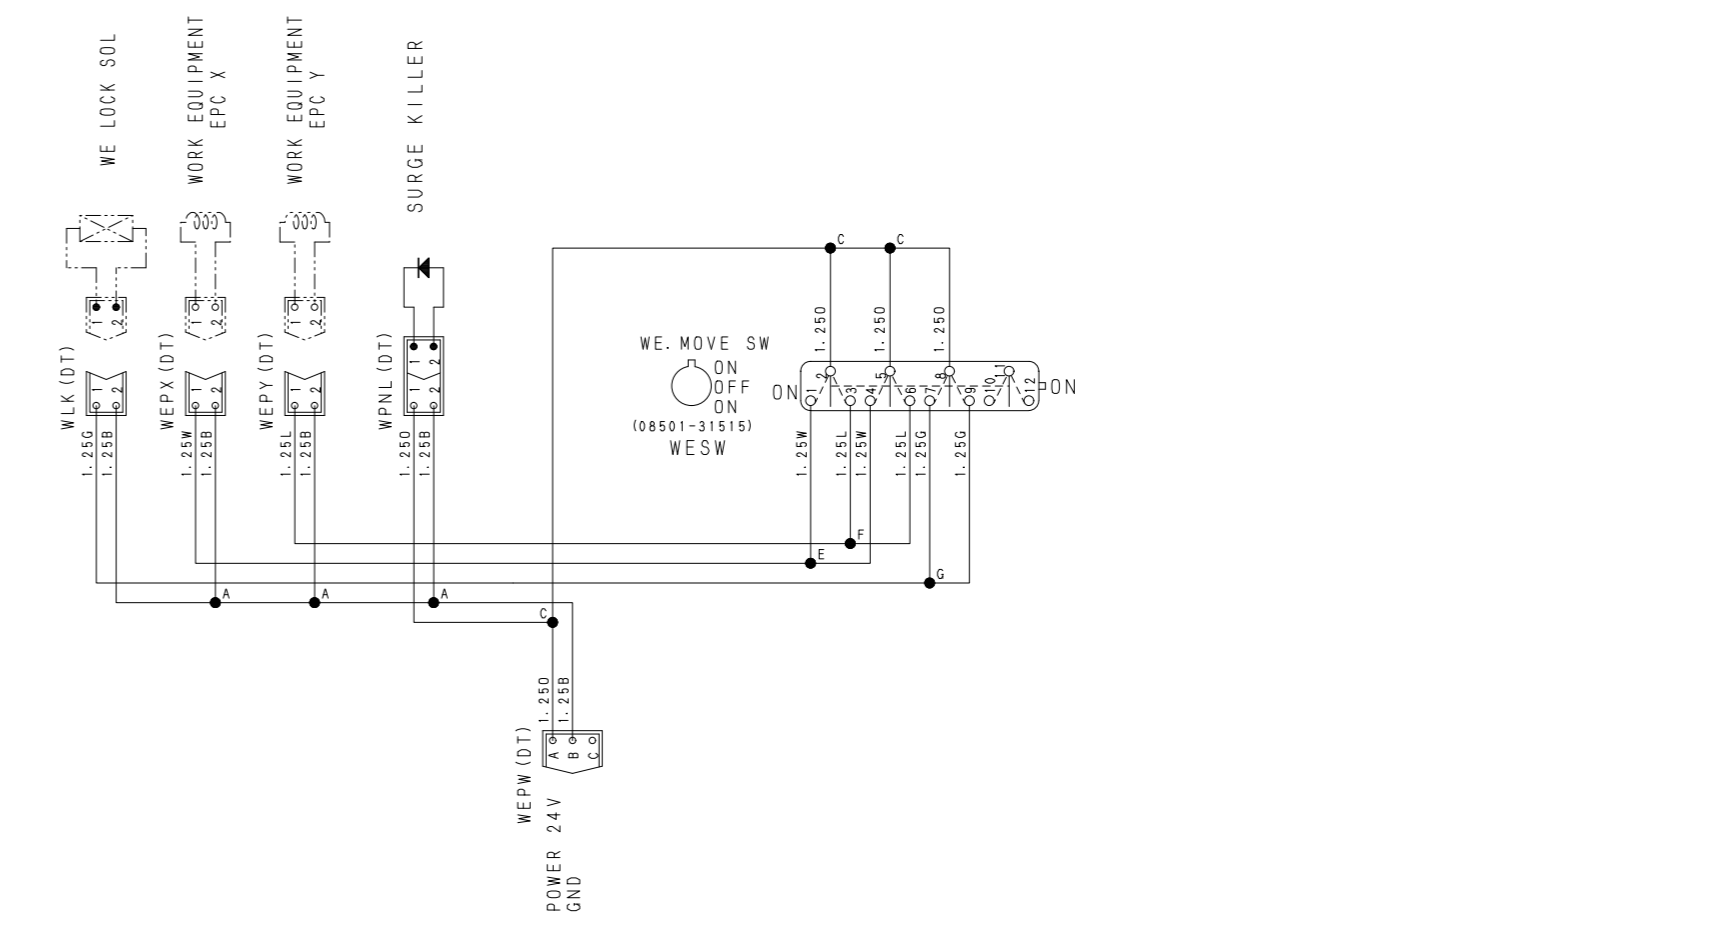

TO FLOOR 6/12
(KOMTRAX-MODEM)

TO FLOOR 3/12

9JG0398

9J003899

9JG03902

9JG03903

9JG03904

RADIATOR GUARD HARNESS

(OPT)
WORK EQUIPMENT SW HARNESS FOR EMERGENCY

Electrical circuit diagram for inside cab

Electrical circuit diagram for inside cab
D155AX-6

9JG03366