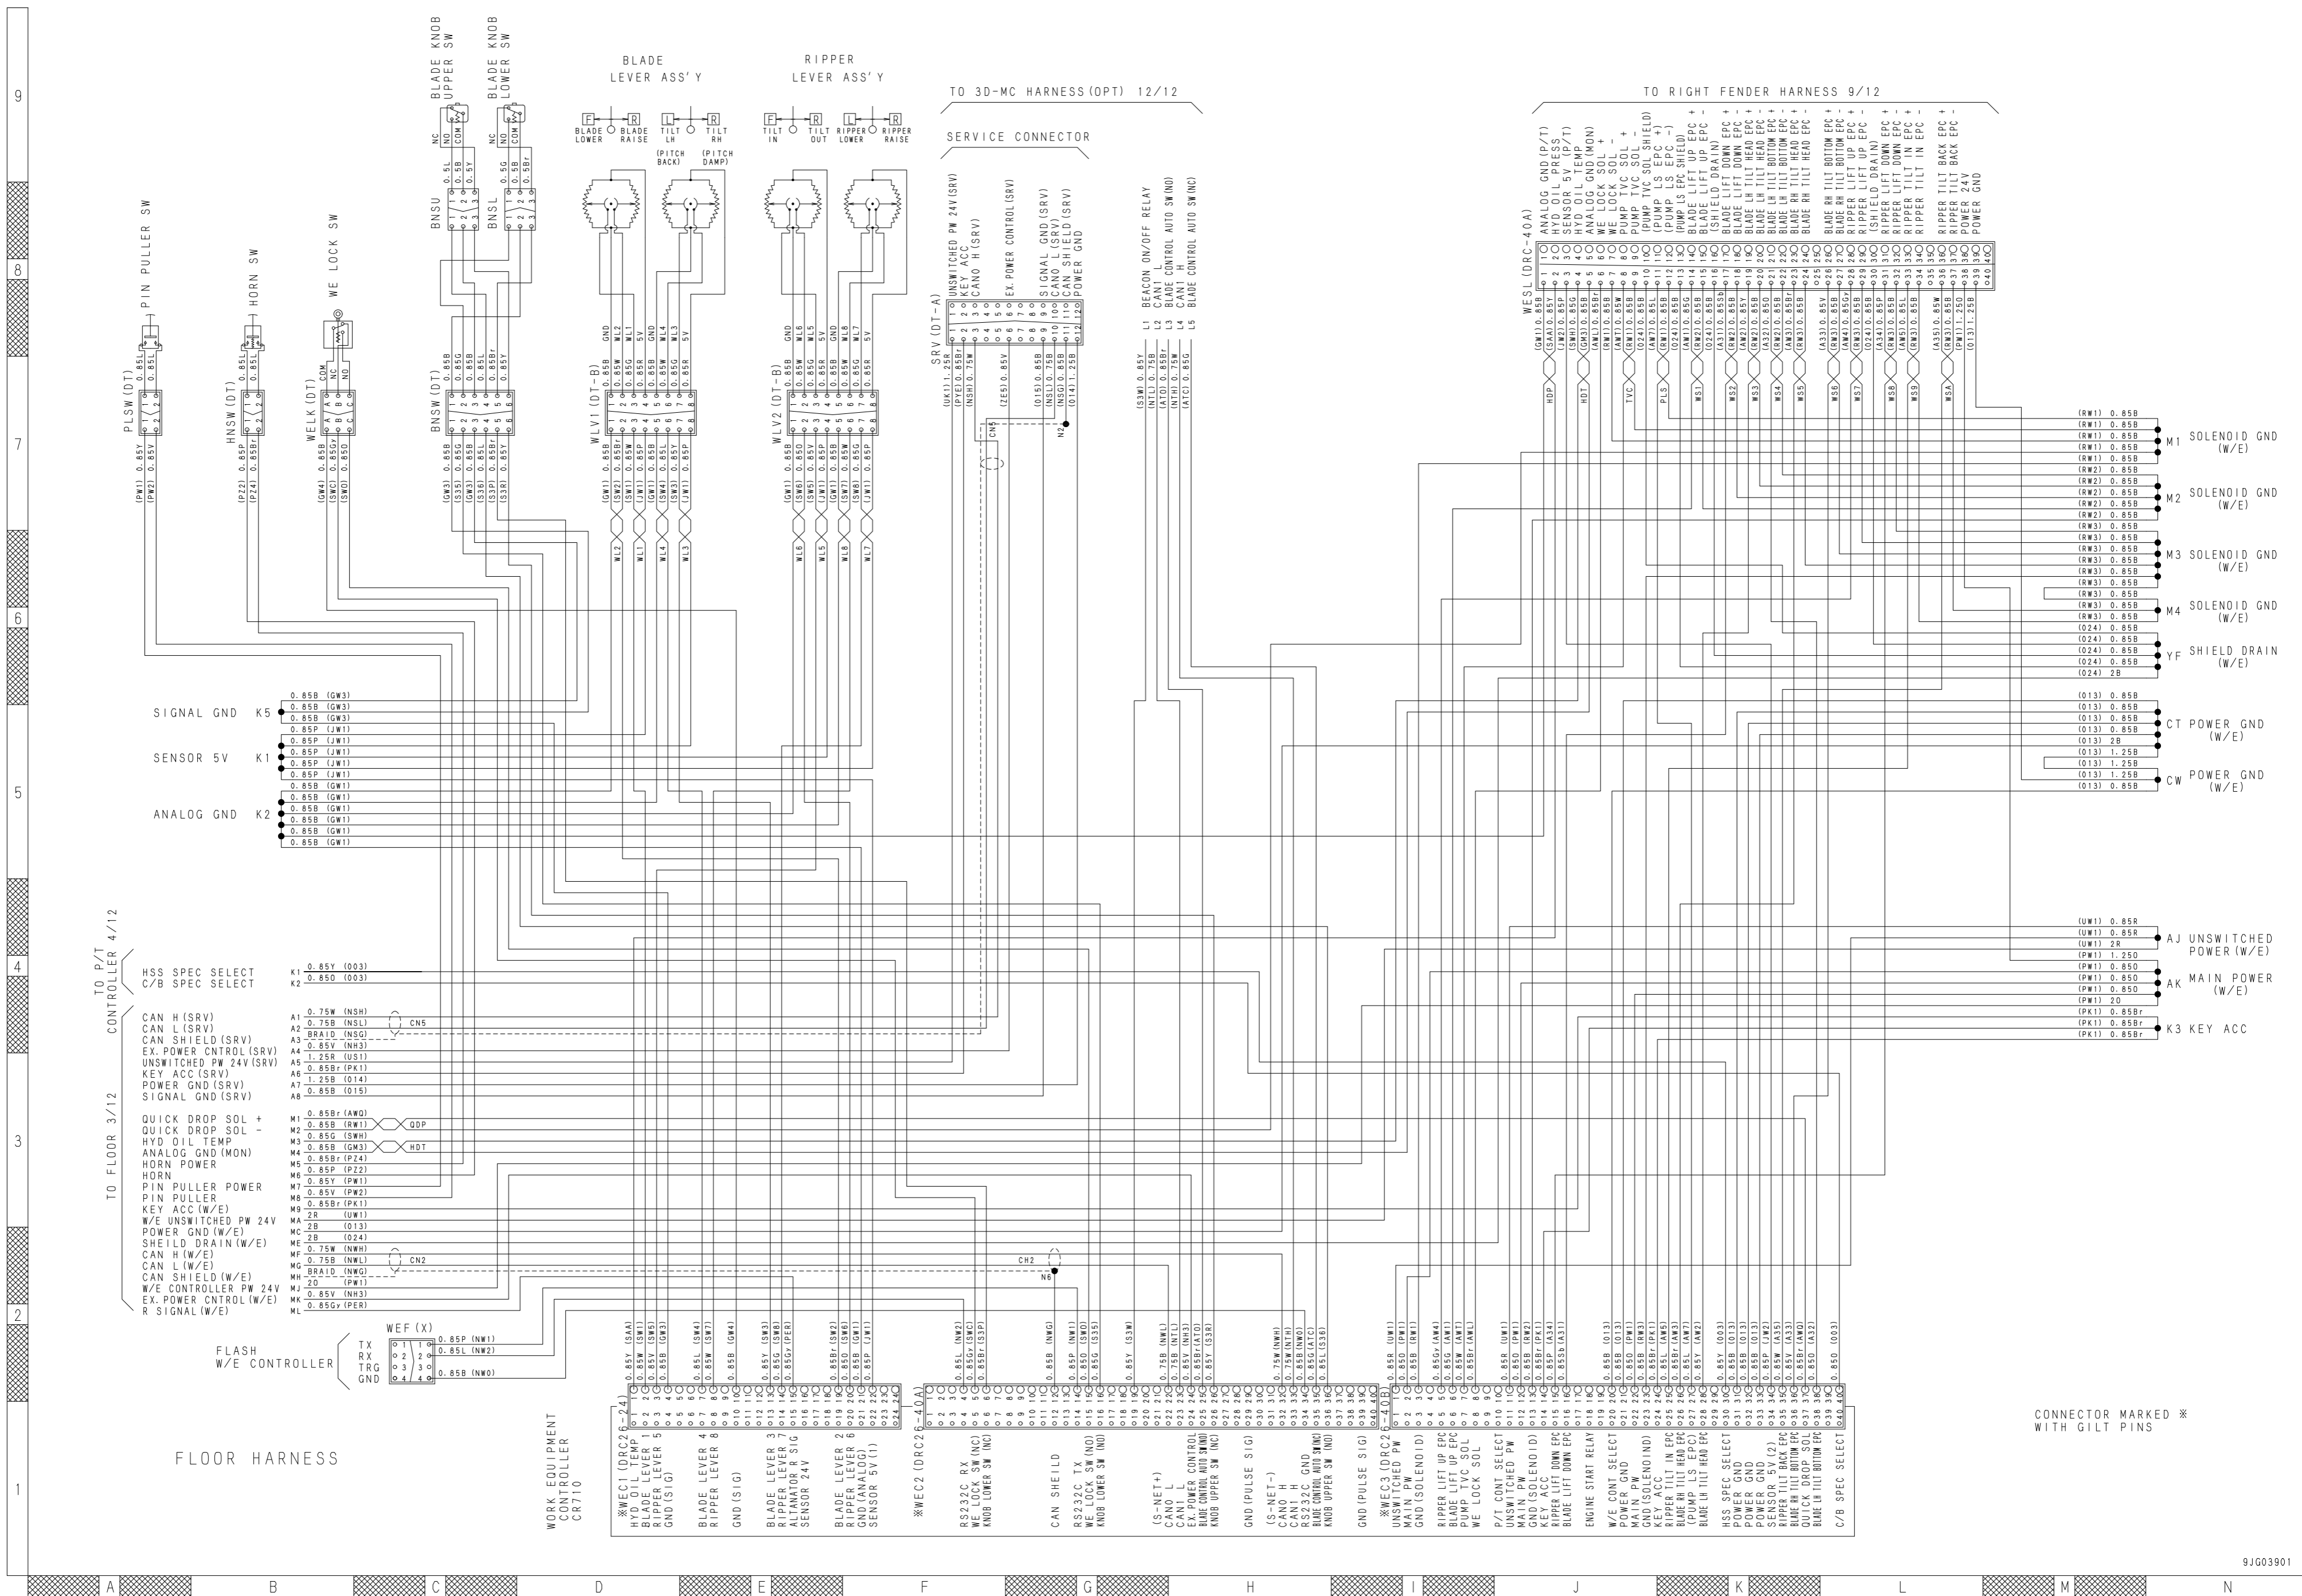

TO FLOOR 6/12
(KOMTRAX-MODEM)

TO FLOOR 3/12

9JG0398

9J003899

9JG03902

9JG03903

9JG03904

RADIATOR GUARD HARNESS

(OPT)
WORK EQUIPMENT SW HARNESS FOR EMERGENCY

Electrical circuit diagram for inside cab

Electrical circuit diagram for inside cab
D155AX-6

9JG03366