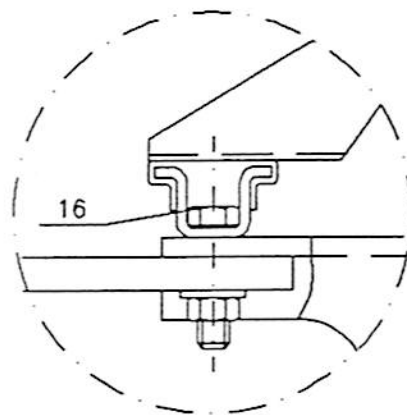

MONTAGEM BANCO OPERADOR

OPERATOR'S SEAT - MOUNTING

A