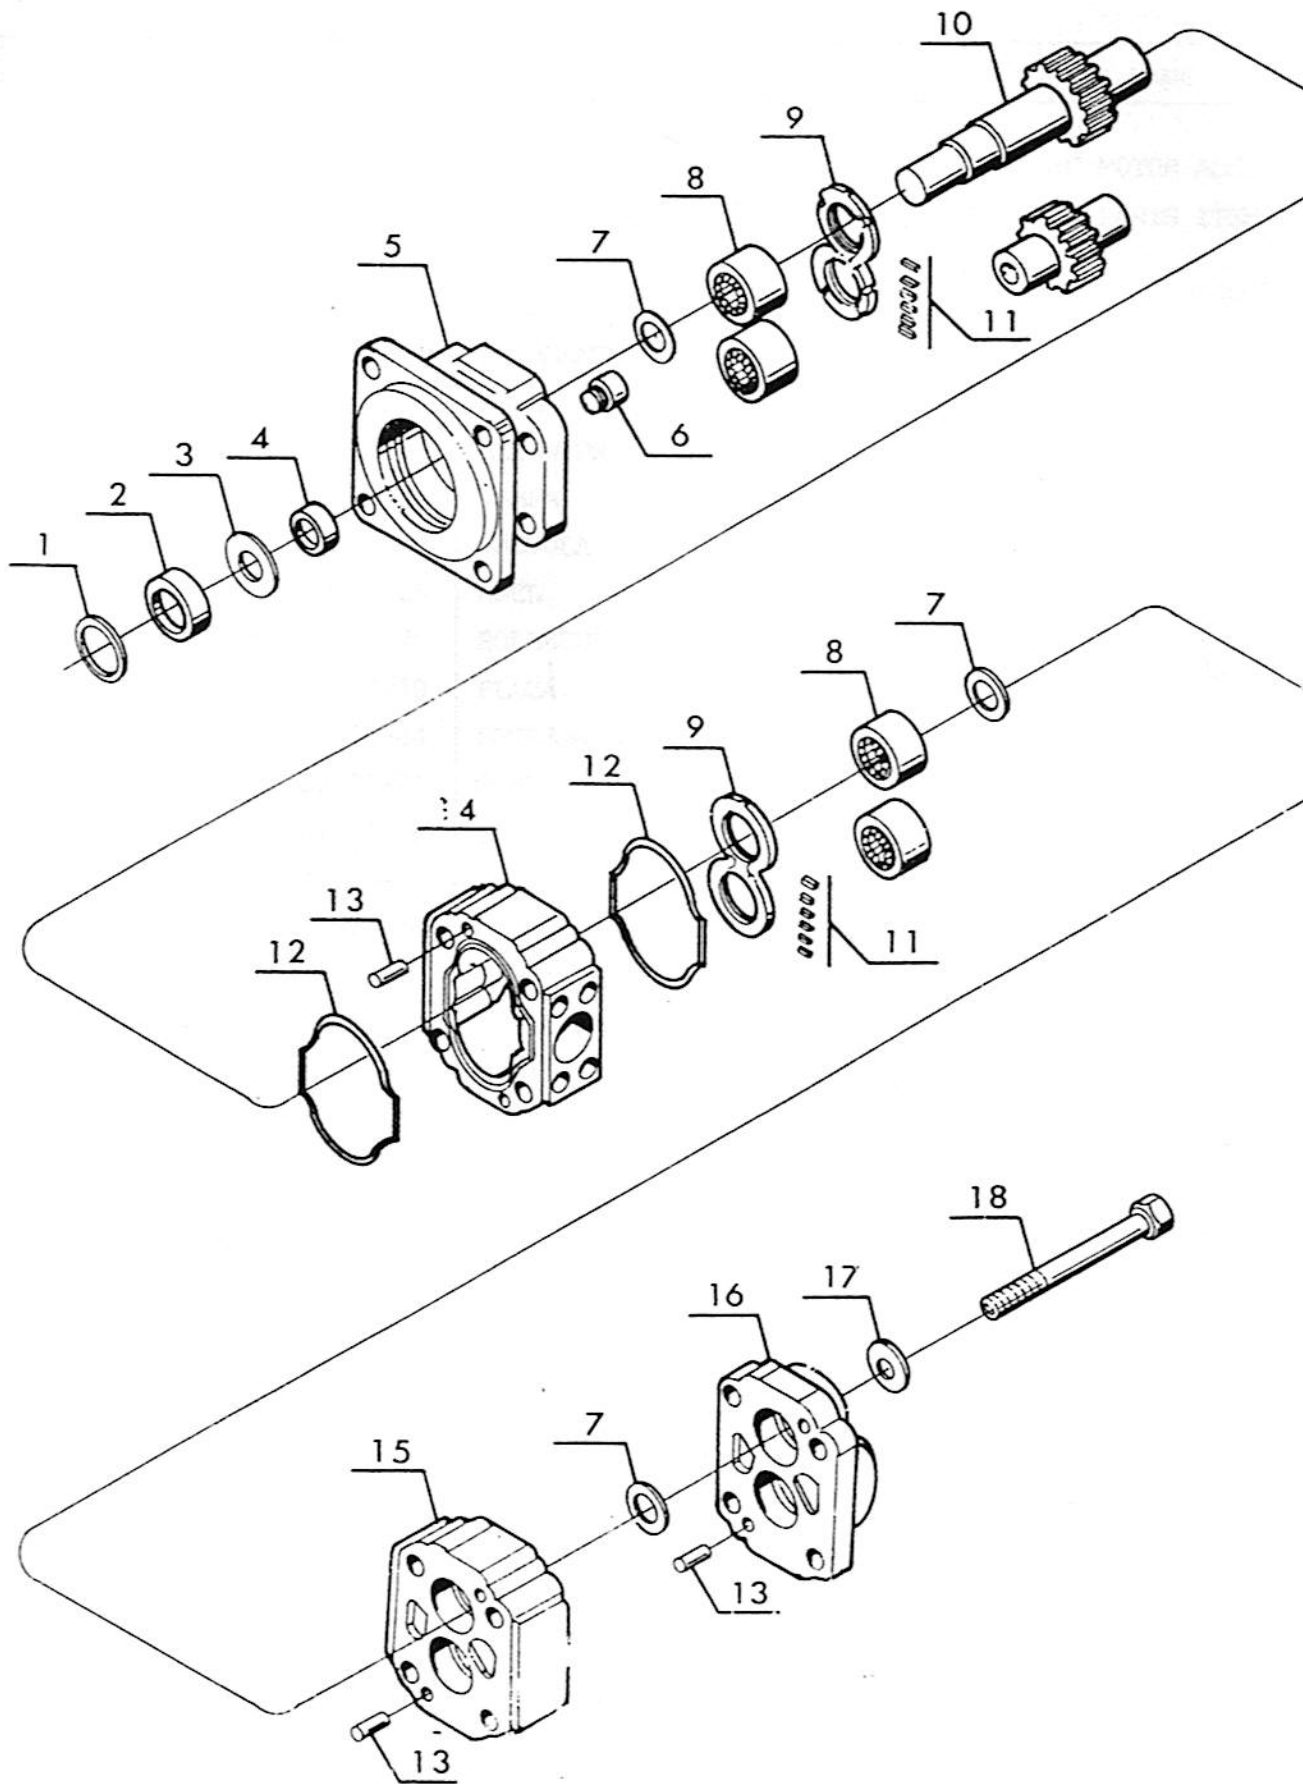

MOTOR HIDRÁULICO - Vibração
HYDRAULIC MOTOR - Vibration

MOTOR HIDRÁULICO (Vibração)
HYDRAULIC MOTOR (Vibration)

REF. ITEM	QUANT. QTY.	Nº PEÇA PART NUMBER	DISCRIMINAÇÃO	PART NAME
-	-	667.001.70-06	MOTOR HIDRÁULICO COMPLETO (INCLUI PÇS REF.1 A 19)	HYDRAULIC MOTOR ASSEMBLY (INCLUDES PARTS ITEMS 1 THRU 19)
1	1	667.001.10-48	ANEL	RING
2	1	667.001.94-60	ROLAMENTO	BEARING
3	1	667.001.95-52	ANEL	RING
4	1	694.005.22-04	RETENTOR	SEAL
5	1	667.001.13-24	TAMPA	COVER
6	2	667.001.15-08	VÁLVULA	VALVE
7	3	667.000.50-26	ANEL	RING
8	4	695.056.03-76	ROLAMENTO	BEARING
9	2	667.000.52-10	PLACA	PLATE
10	1	667.001.96-44	ENGRENAGEM	GEAR
11	2	667.000.05-21	GAXETA	GASKET
12	2	694.061.61-78	JUNTA	GASKET
13	6	667.001.01-47	PINO	PIN
14	1	667.001.97-36	CORPO	BODY
15	1	667.001.88-35	CORPO	BODY
16	1	667.001.24-09	TAMPA	COVER
17	4	667.001.91-84	ARRUELA	WASHER
18	4	667.001.98-28	PARAFUSO	BOLT
(19)	1	667.001.14-16	BUJÃO	PLUG

( )=NAO ILUSTRADO.

( )=NOT ILLUSTRATED.