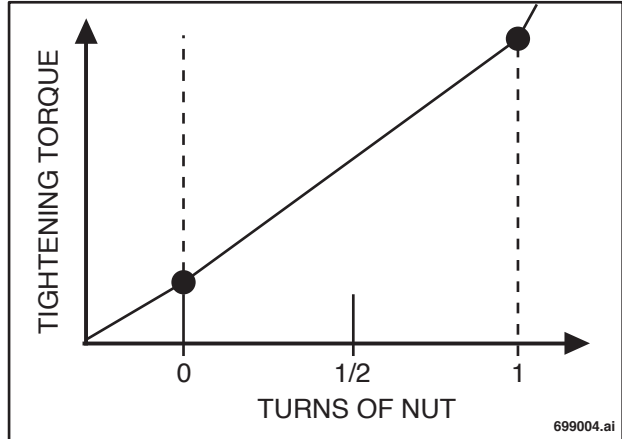

4. Tighten nut until ferrule grips tube which is felt by a noticeable increase in torque.