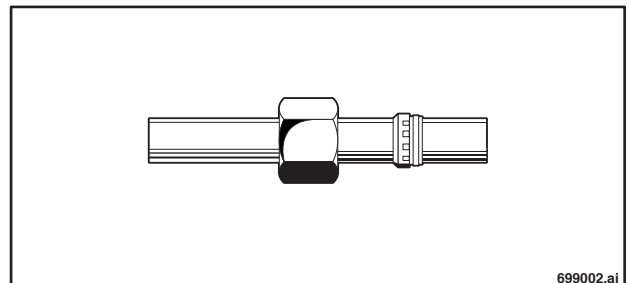

2. Place the nut and profile ring on the tube as shown.