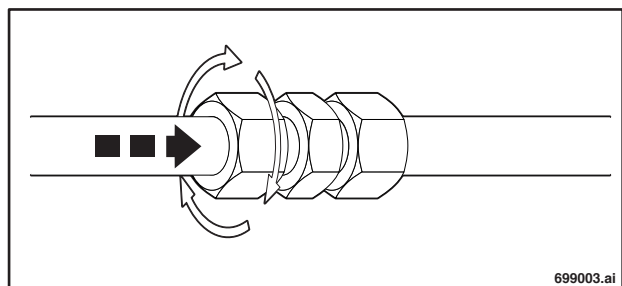

6. Check penetration of cutting edge. A visible ring of material should fill the space in front of the profile ring end face. Profile ring may turn tube but should not be capable of axial displacement.