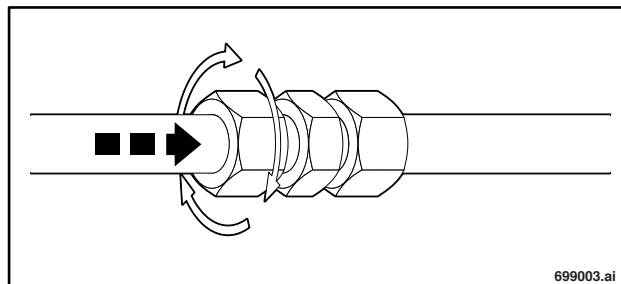

1. Check penetration of cutting edge. A visible ring of material should fill the space in front of the profile ring end face. Profile ring may turn tube but should not be capable of axial displacement.