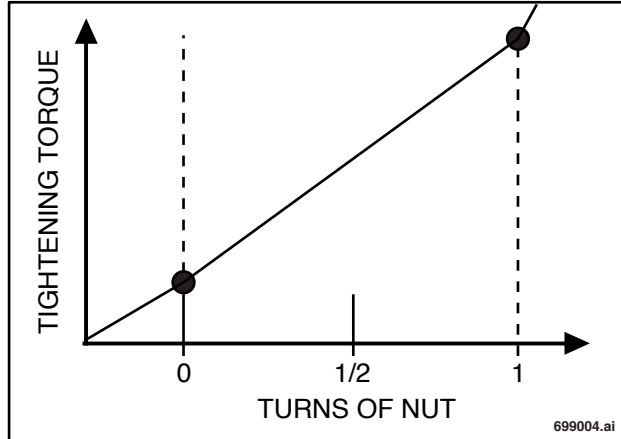

1. Tighten nut until ferrule grips tube which is felt by a noticeable increase in torque.